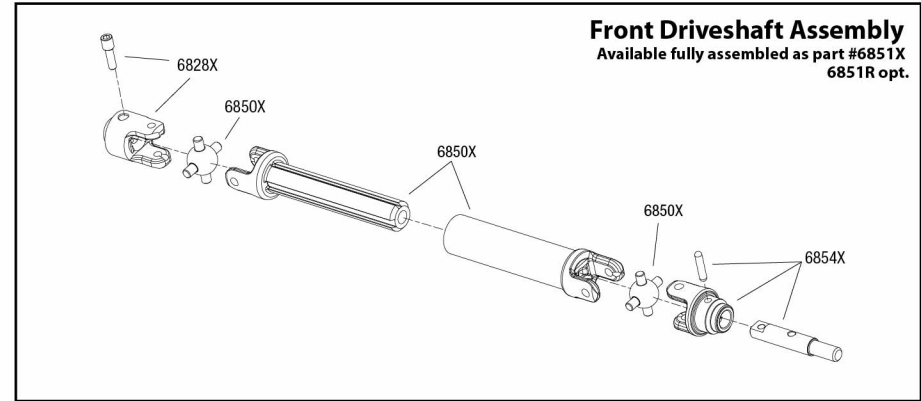

Chassis Assembly

Telemetry Sensors

6521 - Plug grey plug into VT slot on receiver (6518). Note that the red plug will be used to plug in the power tap from the ESC. Replacement power taps can be purchased separately (6541)

6520 - Plug into RPM slot on Receiver (6518)

See Parts List for a complete listing of optional accessories.

Specifications on this page are subject to change without notice. Every attempt has been made to ensure the accuracy of this drawing, however Traxxas cannot be held responsible for typographical or other errors.

Driveshafts

Modular Assembly

Front Assembly

See Tire/Wheel chart for product options

See Parts List for a complete listing of optional accessories.

Specifications on this page are subject to change without notice. Every attempt has been made to ensure the accuracy of this drawing, however Traxxas cannot be held responsible for typographical or other errors.