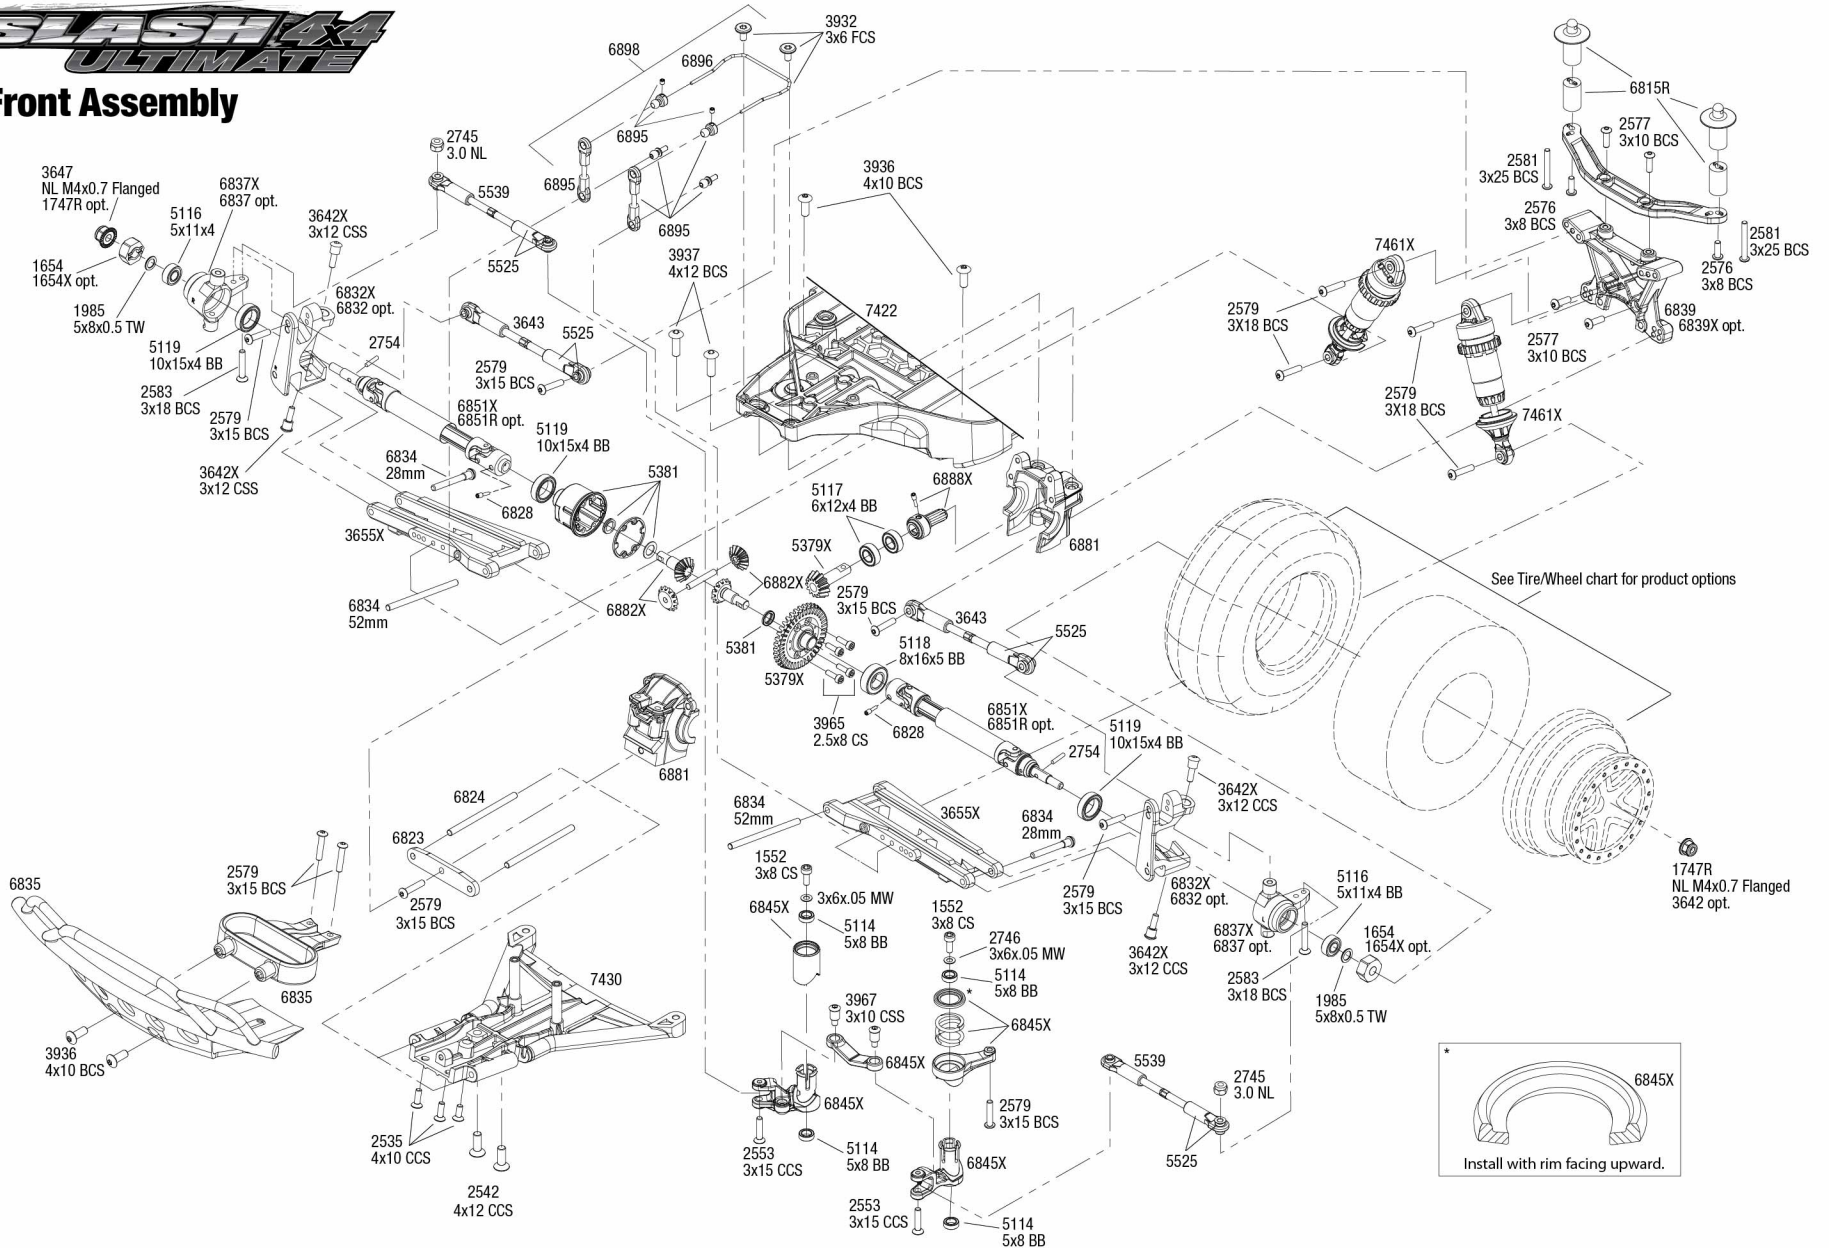

Chassis Assembly

Telemetry Sensors

6521 - Plug grey plug into VT slot on receiver (6518). Note that the red plug will be used to plug in the power tap from the ESC. Replacement power taps can be purchased separately (6541)

6520 - Plug into RPM slot on Receiver (6518)

See Parts List for a complete listing of optional accessories.

Specifications on this page are subject to change without notice. Every attempt has been made to ensure the accuracy of this drawing, however Traxxas cannot be held responsible for typographical or other errors.

Driveshafts

Modular Assembly

Front Assembly

See Tire/Wheel chart for product options

See Parts List for a complete listing of optional accessories.

Specifications on this page are subject to change without notice. Every attempt has been made to ensure the accuracy of this drawing, however Traxxas cannot be held responsible for typographical or other errors.