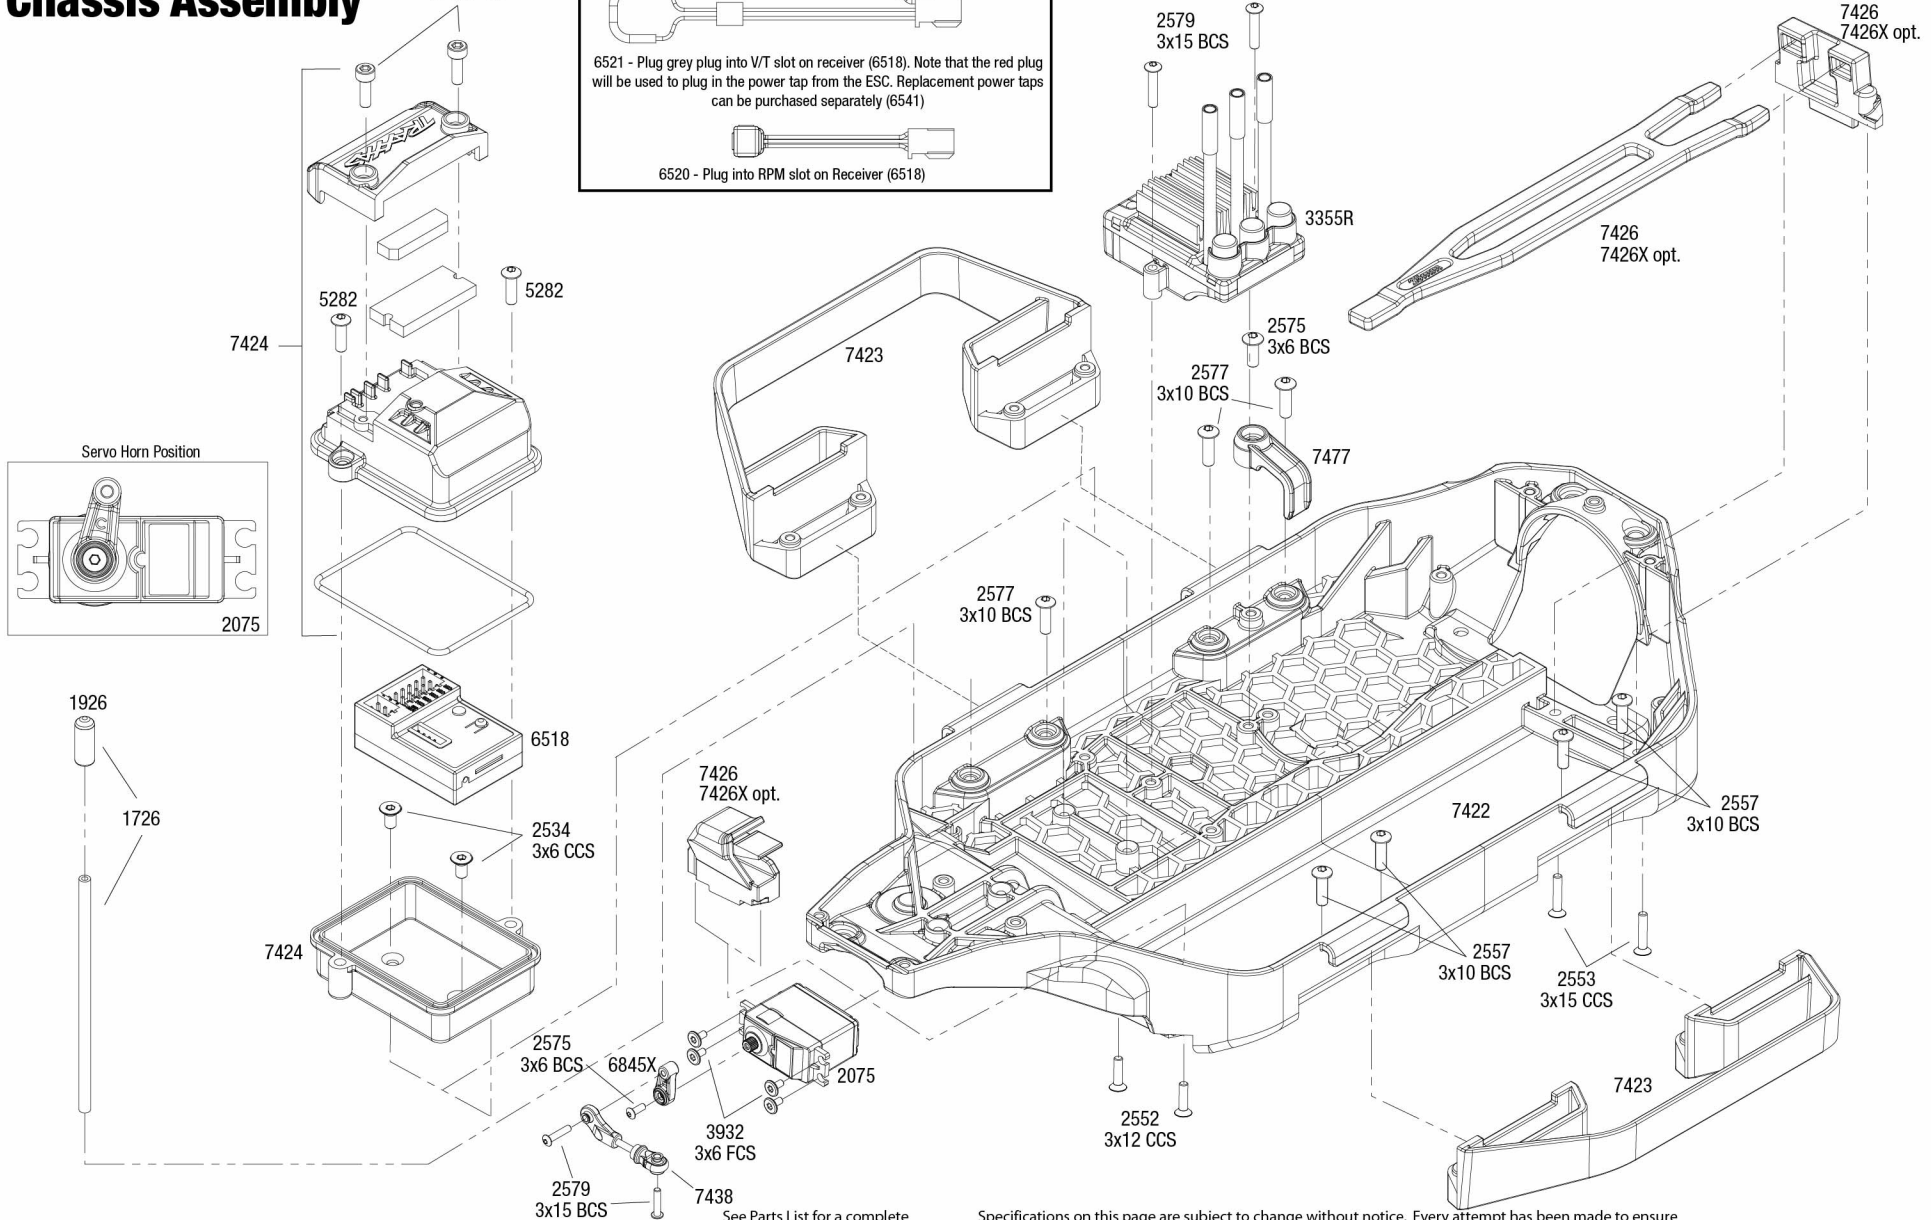

Chassis Assembly

Telemetry Sensors

6521 - Plug grey plug into VT slot on receiver (6518). Note that the red plug will be used to plug in the power tap from the ESC. Replacement power taps can be purchased separately (6541)

6520 - Plug into RPM slot on Receiver (6518)

See Parts List for a complete listing of optional accessories.

Specifications on this page are subject to change without notice. Every attempt has been made to ensure the accuracy of this drawing, however Traxxas cannot be held responsible for typographical or other errors.

Driveshafts

Modular Assembly

Front Assembly

See Tire/Wheel chart for product options

See Parts List for a complete listing of optional accessories.

Specifications on this page are subject to change without notice. Every attempt has been made to ensure the accuracy of this drawing, however Traxxas cannot be held responsible for typographical or other errors.