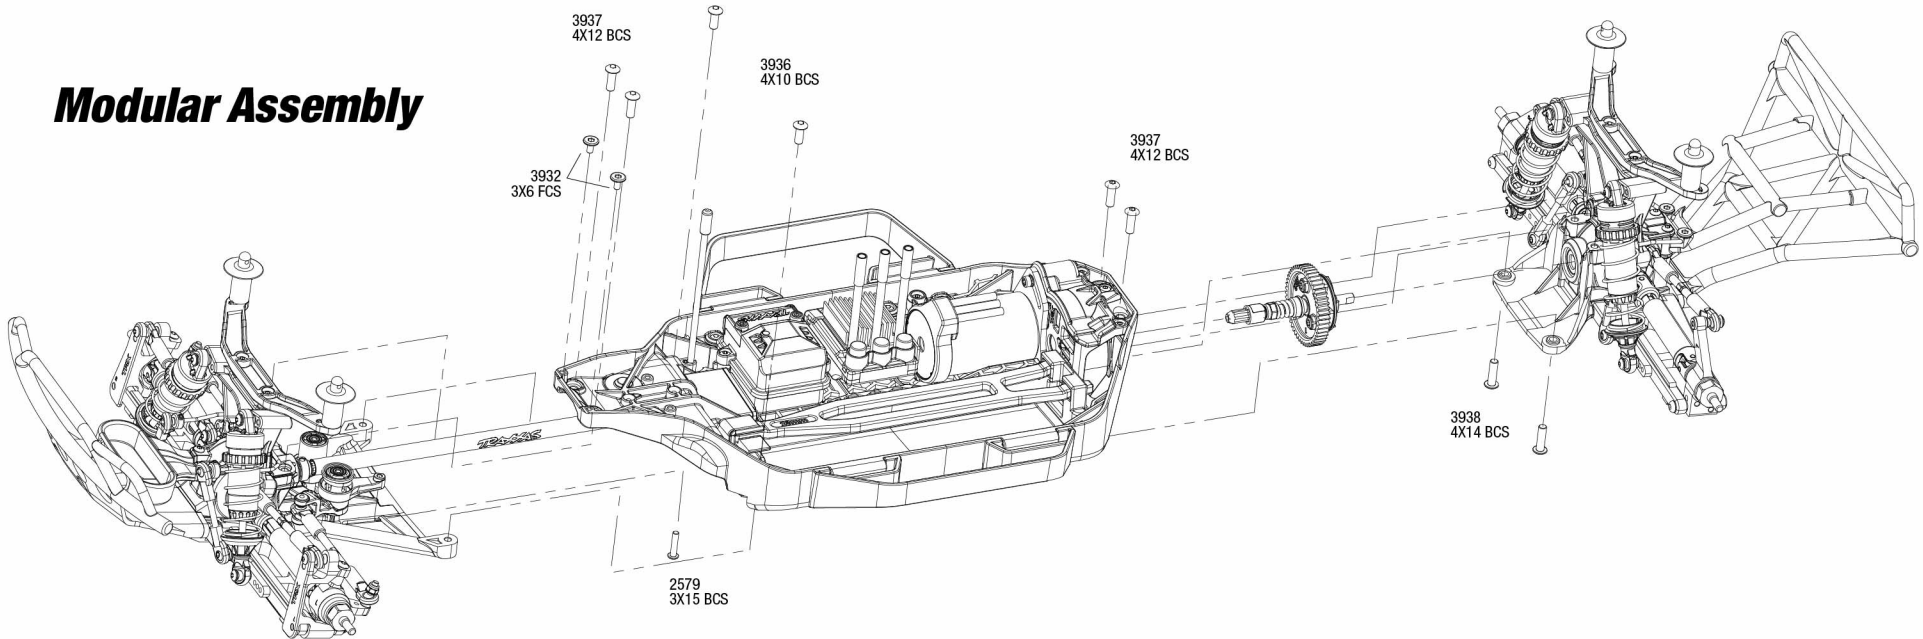

Chassis Assembly

Telemetry Sensors

6521 - Plug grey plug into VT slot on receiver (6518). Note that the red plug will be used to plug in the power tap from the ESC. Replacement power taps can be purchased separately (6541)

6520 - Plug into RPM slot on Receiver (6518)

See Parts List for a complete listing of optional accessories.

Specifications on this page are subject to change without notice. Every attempt has been made to ensure the accuracy of this drawing, however Traxxas cannot be held responsible for typographical or other errors.

Driveshafts

Modular Assembly

Front Assembly

See Tire/Wheel chart for product options

See Parts List for a complete listing of optional accessories.

Specifications on this page are subject to change without notice. Every attempt has been made to ensure the accuracy of this drawing, however Traxxas cannot be held responsible for typographical or other errors.