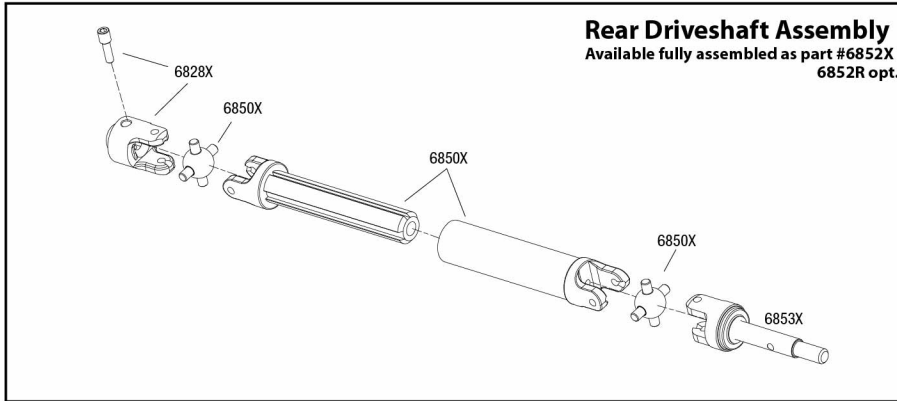

Driveshafts