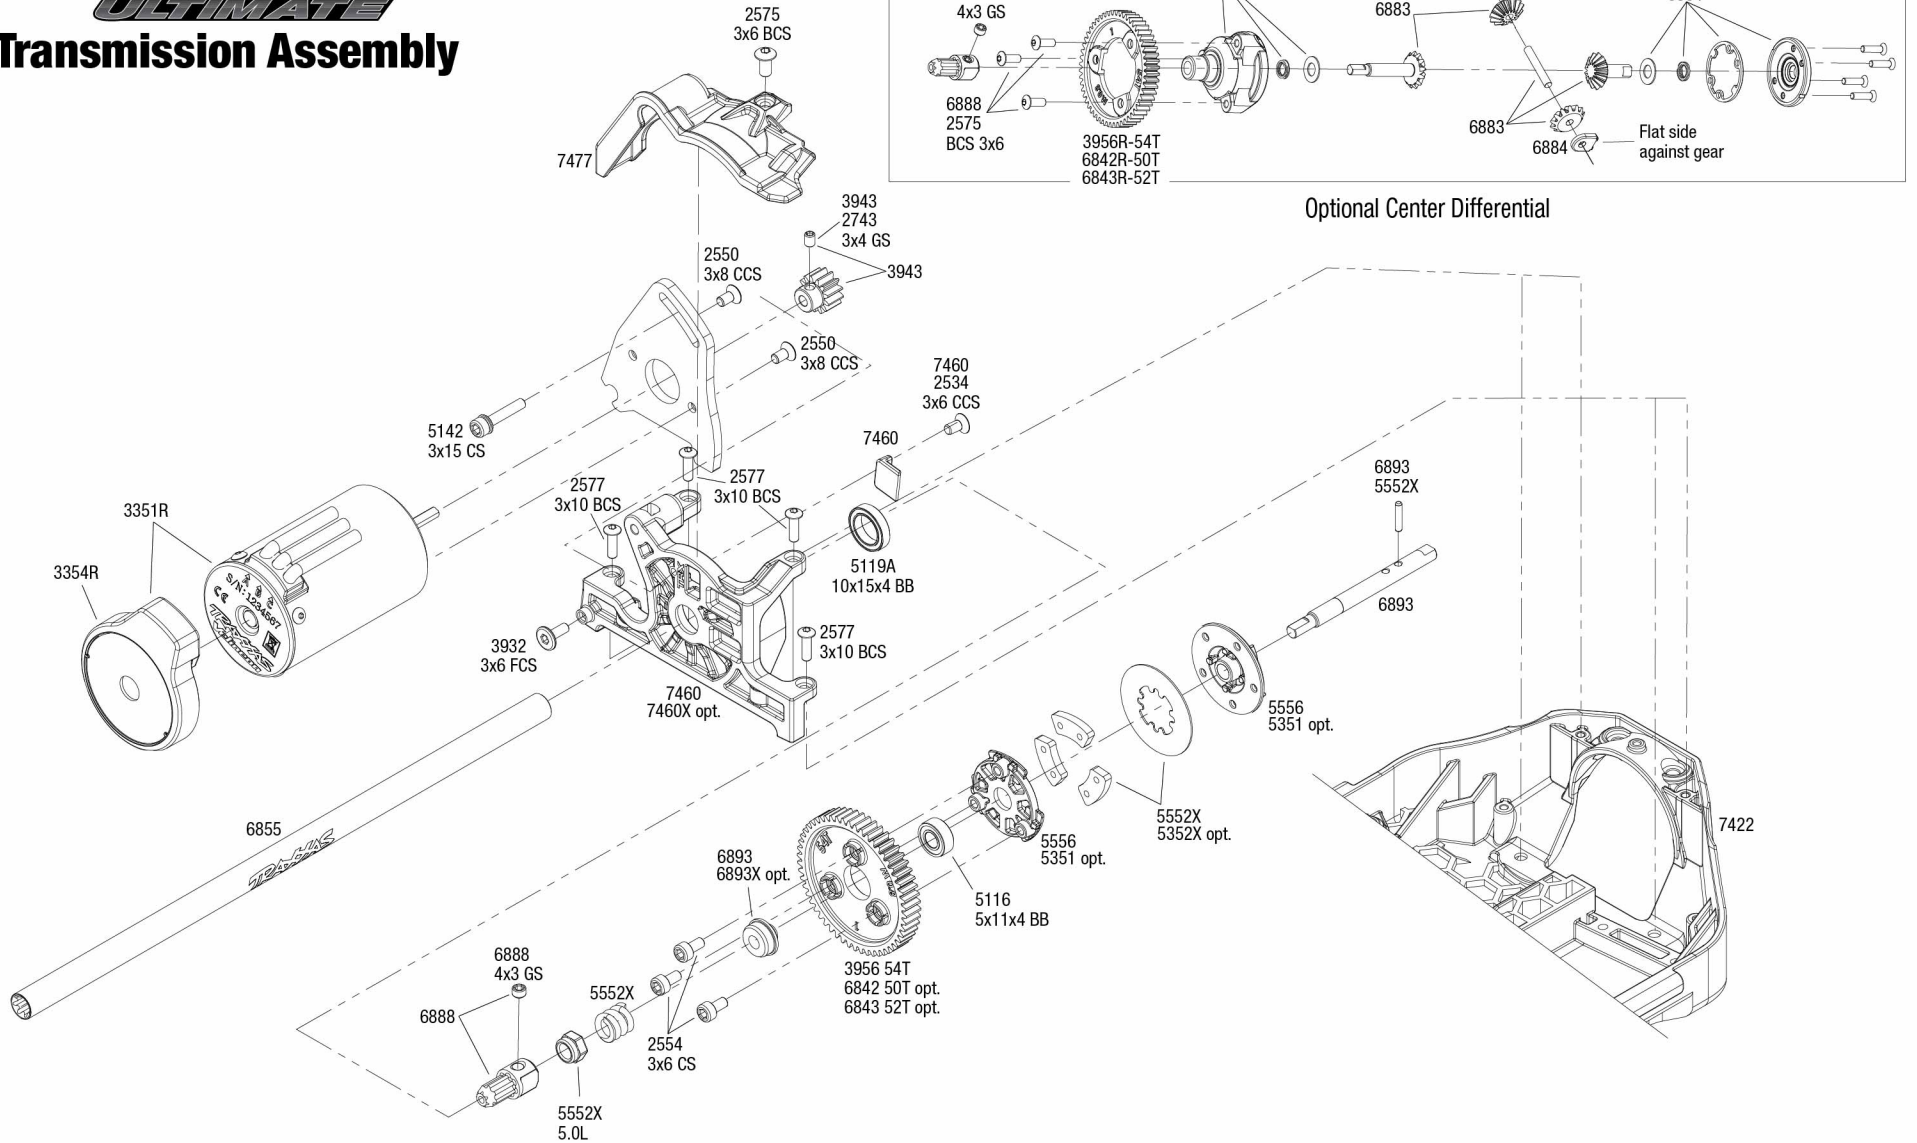

Chassis Assembly

Telemetry Sensors

6521 - Plug grey plug into VT slot on receiver (6518). Note that the red plug will be used to plug in the power tap from the ESC. Replacement power taps can be purchased separately (6541)

Driveshafts

Modular Assembly

Front Assembly

See Tire/Wheel chart for product options

See Parts List for a complete listing of optional accessories.

Specifications on this page are subject to change without notice. Every attempt has been made to ensure the accuracy of this drawing, however Traxxas cannot be held responsible for typographical or other errors.

SLASH 4x4 ULTIMATE

Transmission Assembly

TRAXXAS

See Parts List for a complete listing of optional accessories.

REV 160308-R03
Specifications on this page are subject to change without notice. Every attempt has been made to ensure the accuracy of this drawing, however Traxxas cannot be held responsible for typographical or other errors.