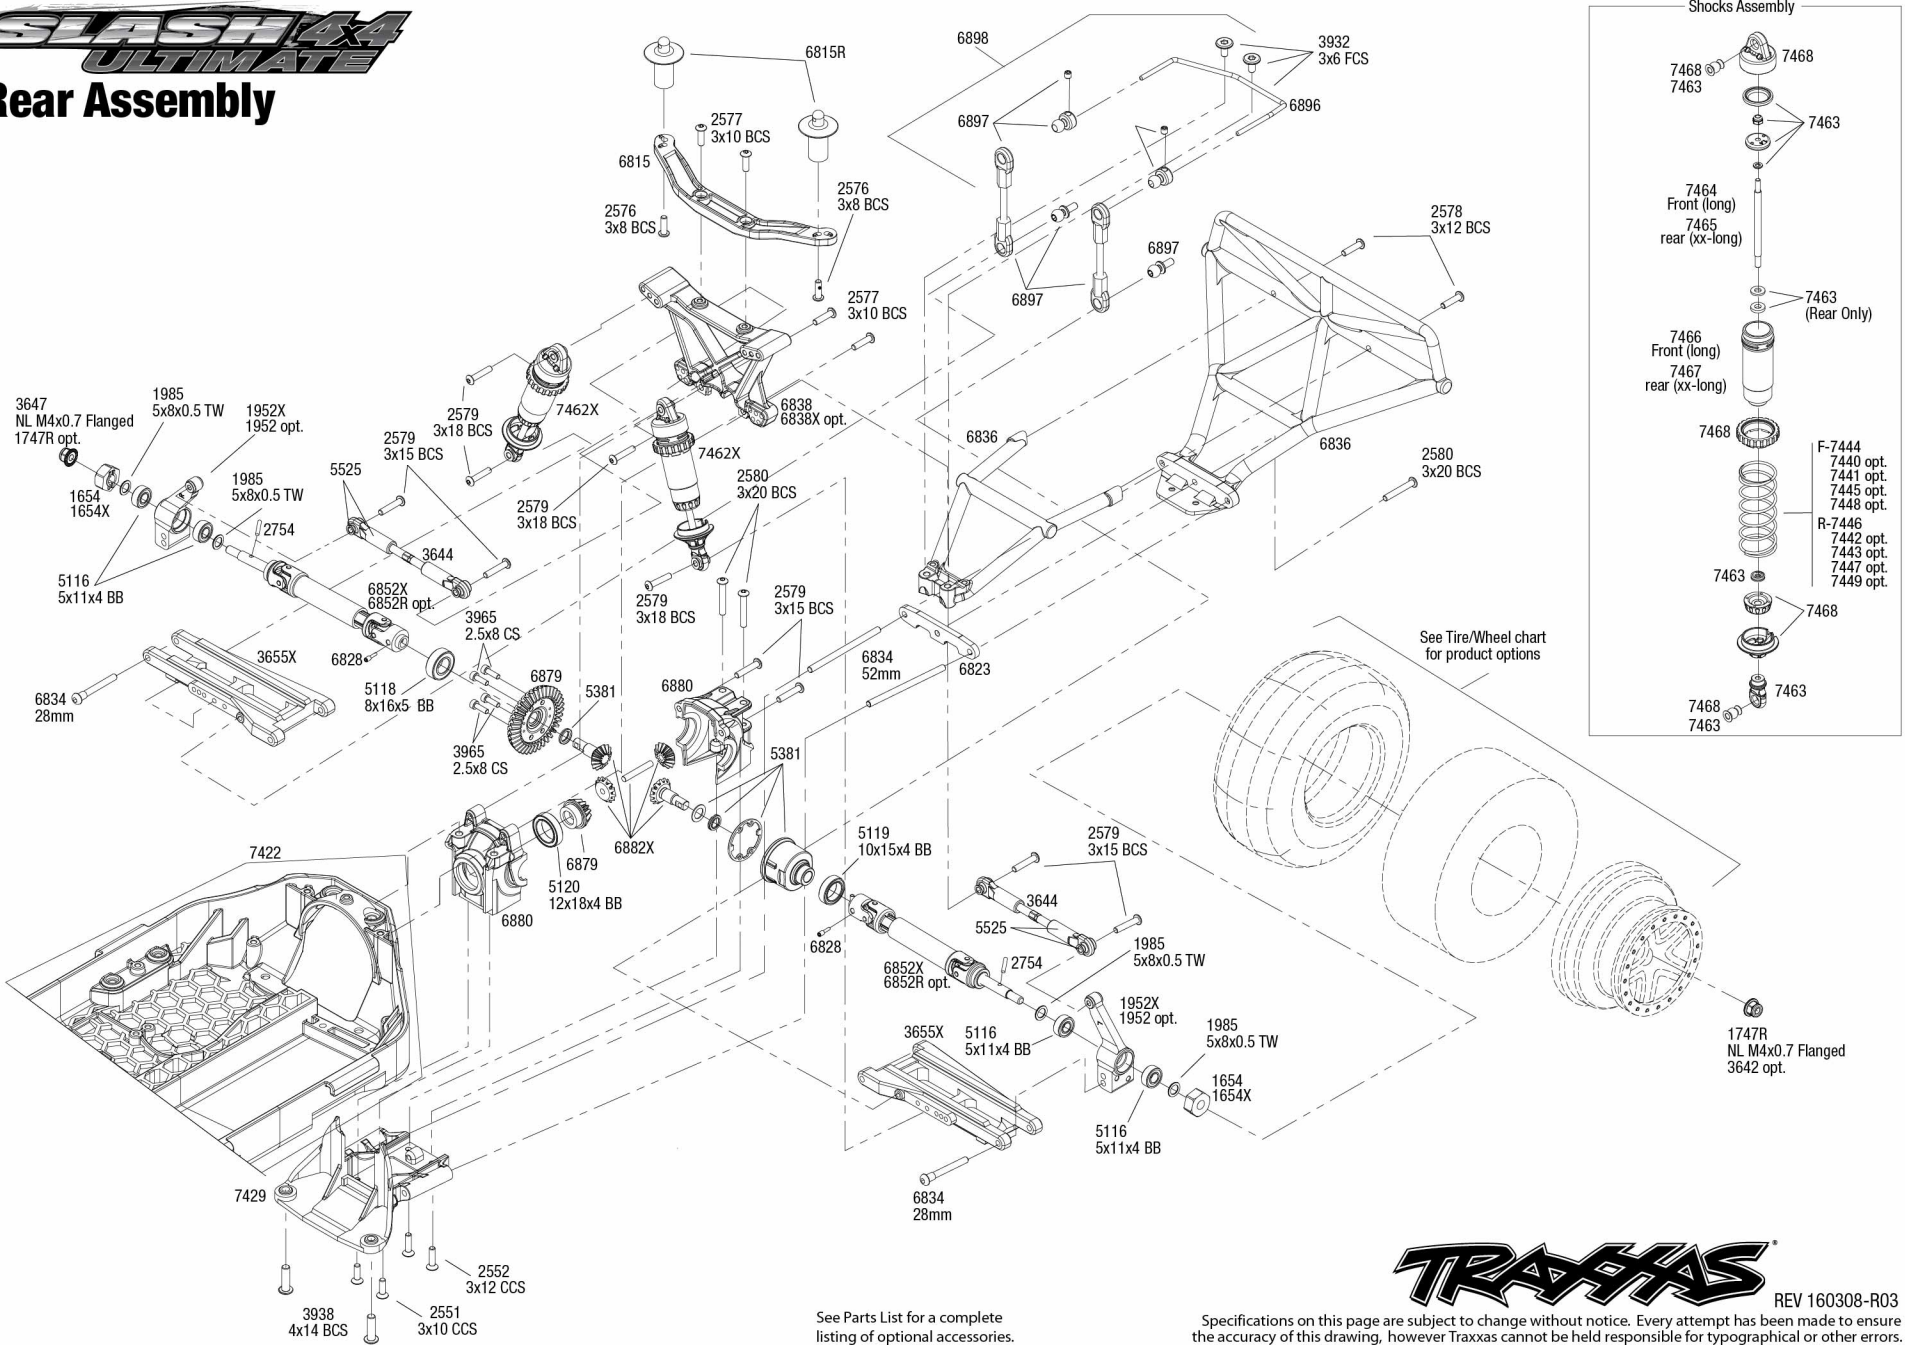

SLASH 44 ULTIMATE

Rear Assembly