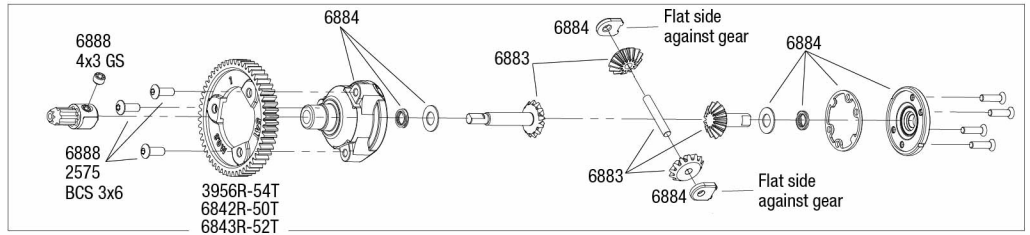

Optional Center Differential