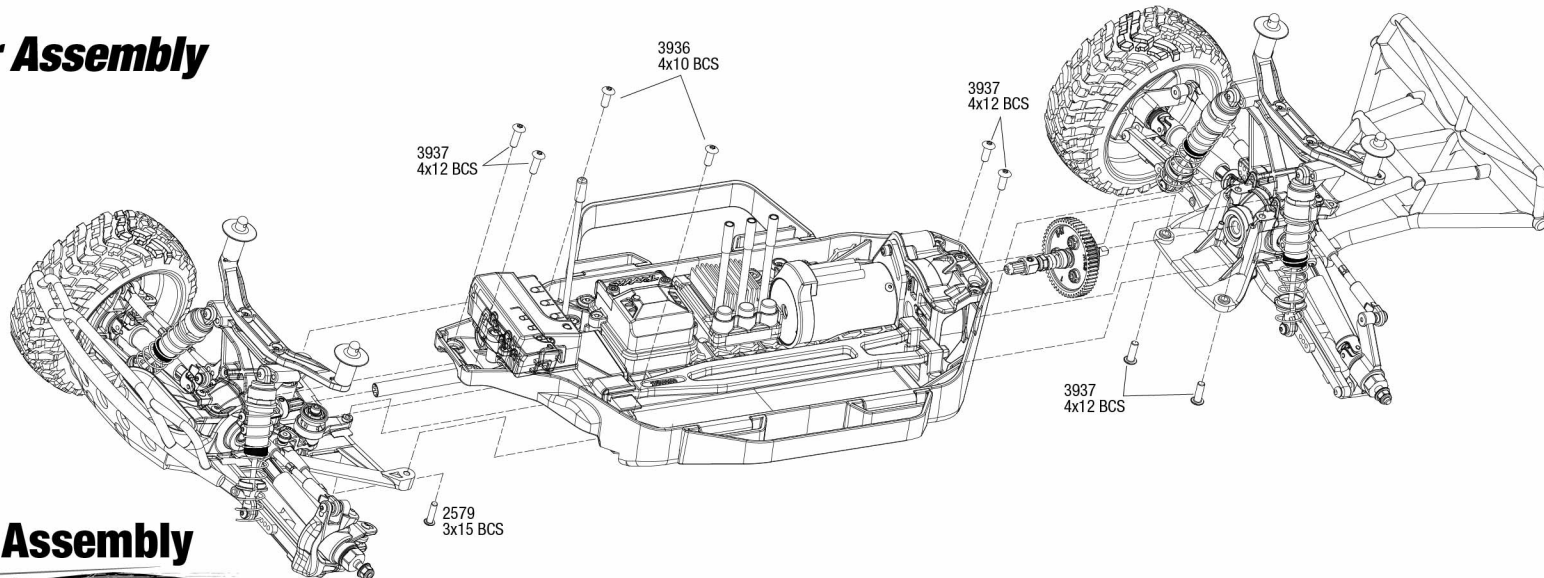

Modular Assembly