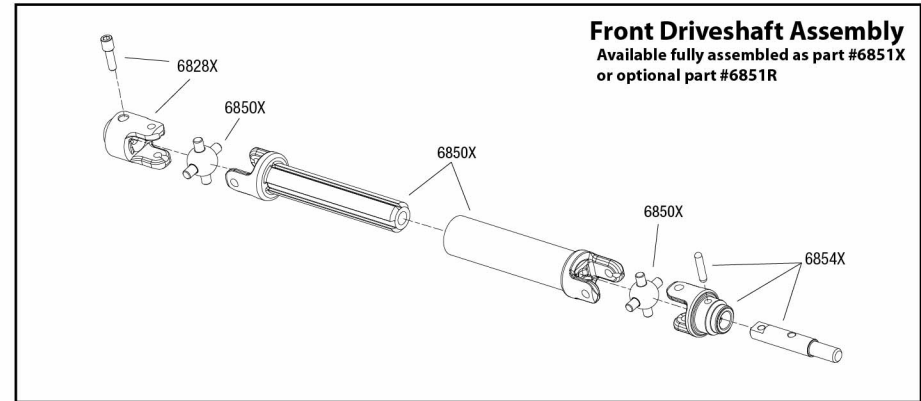

Driveshafts