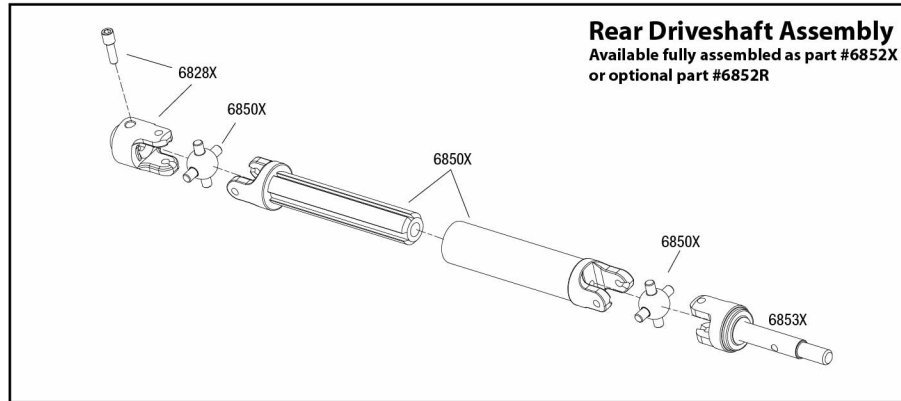

Driveshafts