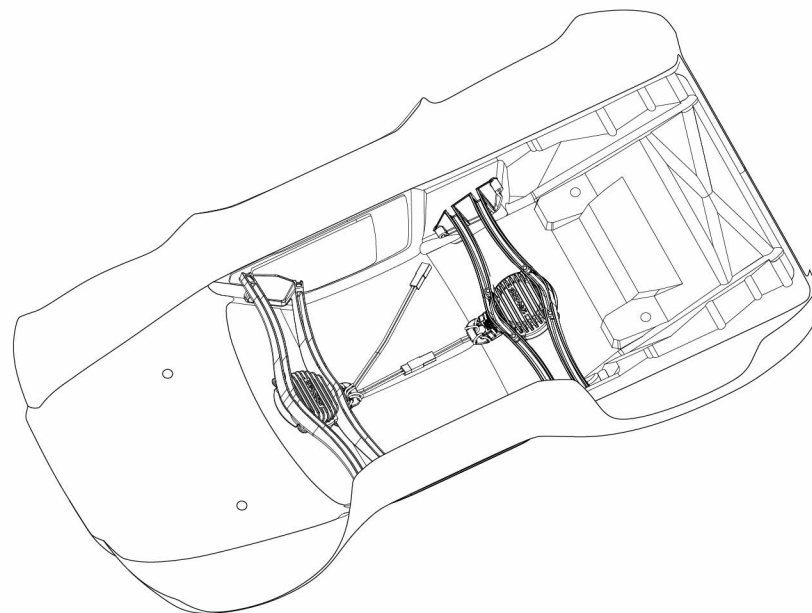

## Body & On-Board Audio System Assembly

Completed Assembly (view from bottom)

REV 170126-R00  
Specifications on this page are subject to change without notice. Every attempt has been made to ensure the accuracy of this drawing, however Traxxas cannot be held responsible for typographical or other errors.

See Parts List for a complete listing of optional accessories.

## Driveshafts