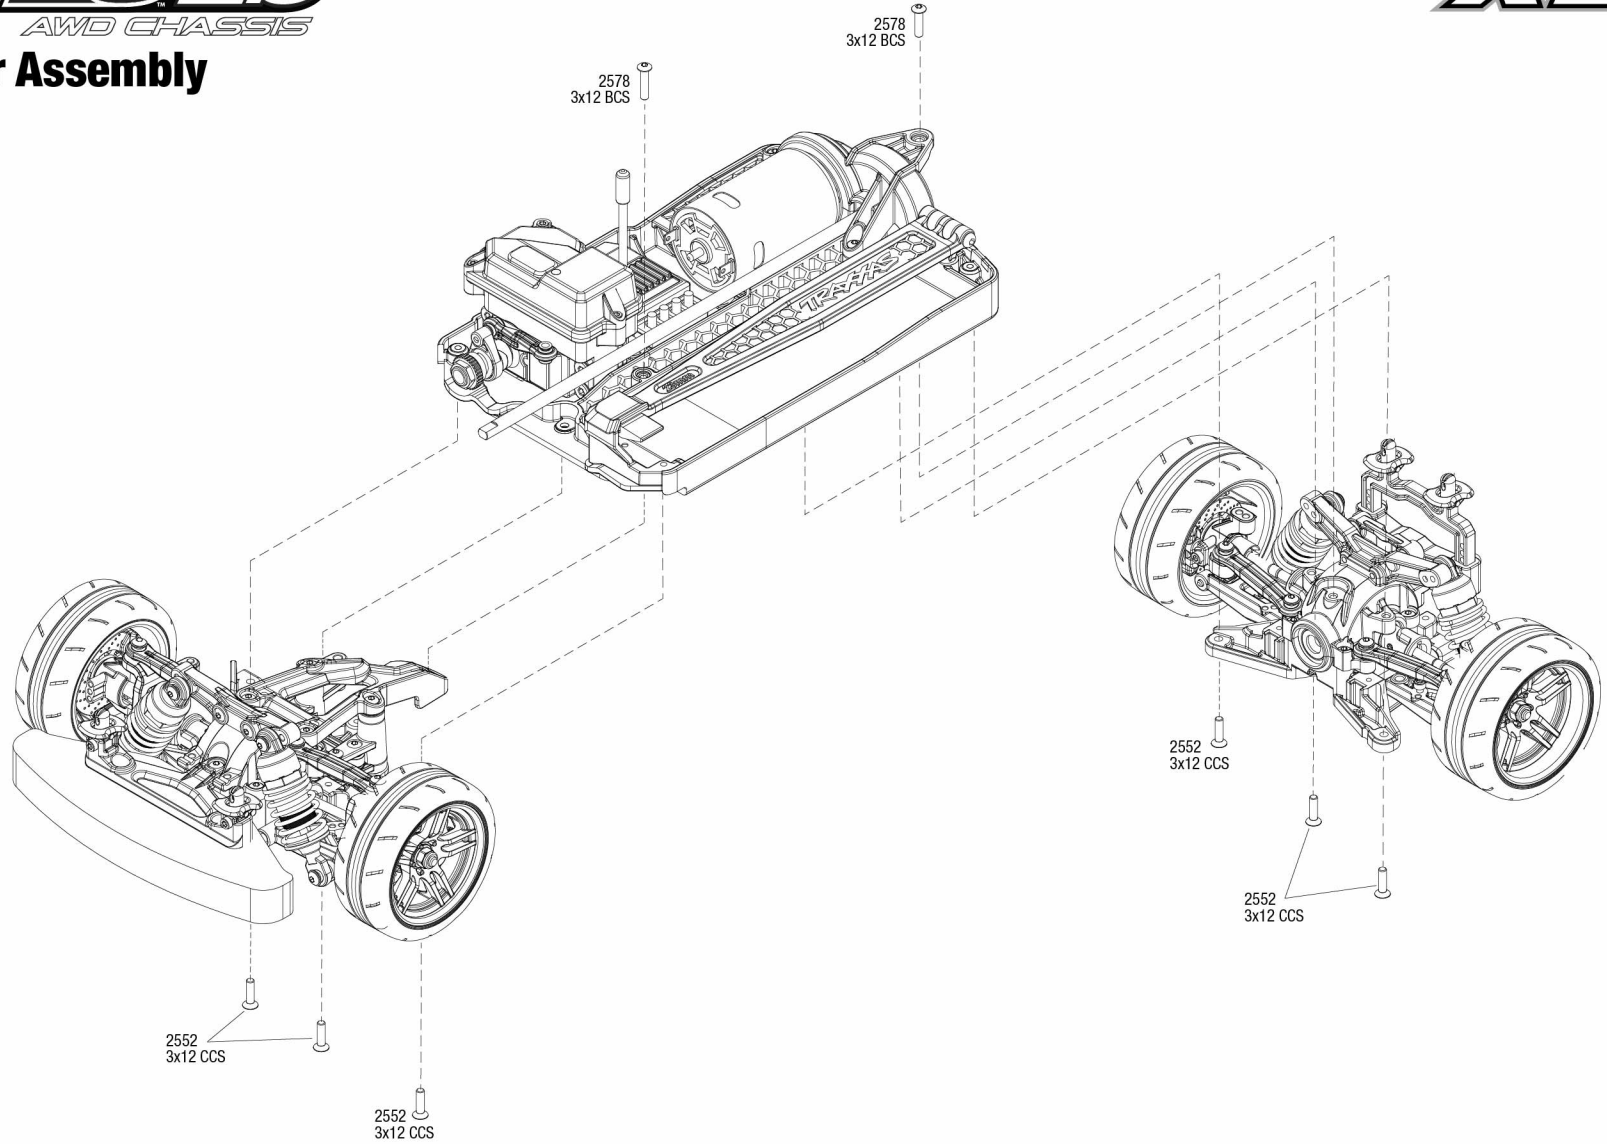

Chassis Assembly

Modular Assembly

See Parts List for a complete listing of optional accessories.

4TEC20 XL-5

AWD CHASSIS

Rear Assembly

See Parts List for a complete listing of optional accessories.

Specifications on this page are subject to change without notice. Every attempt has been made to ensure the accuracy of this drawing; however, Traxxas cannot be held responsible for typographical or other errors.

REV 170427-R00