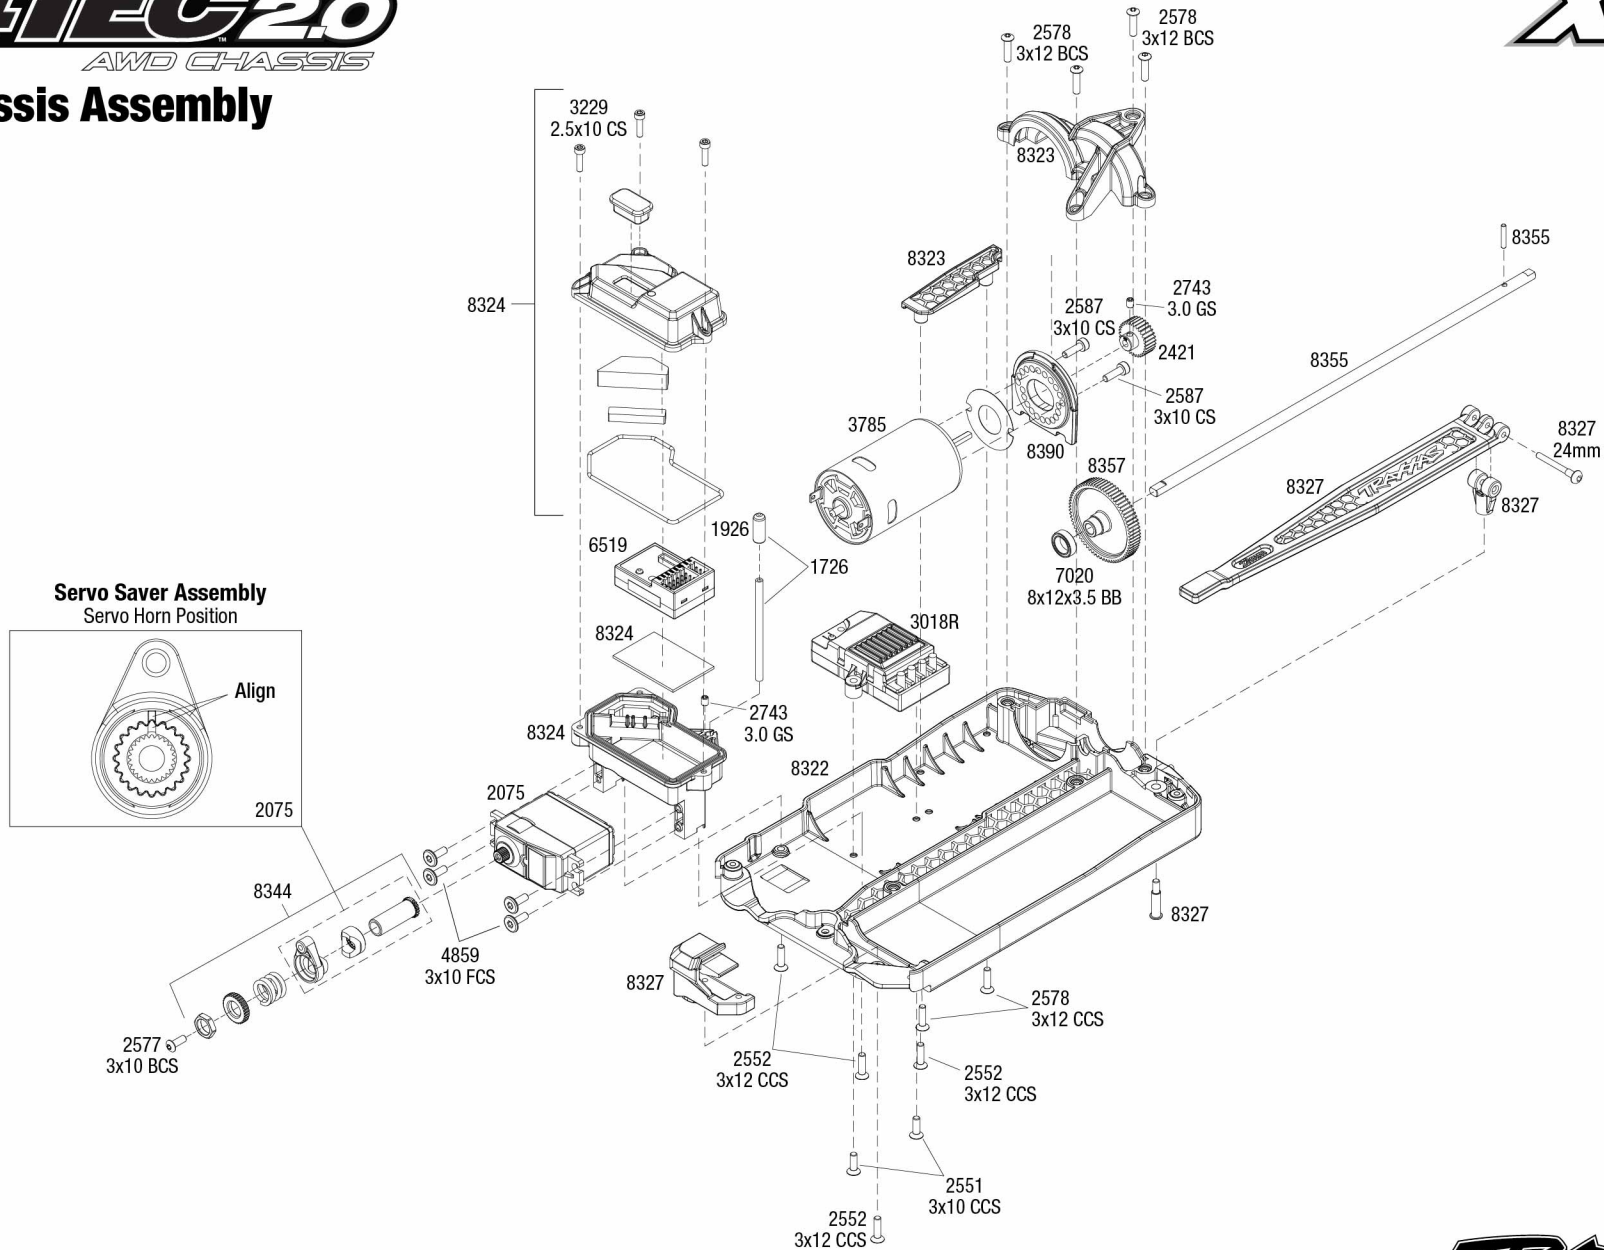

Chassis Assembly

Modular Assembly

See Parts List for a complete listing of optional accessories.

4TEC20 XL-5

AWD CHASSIS

Rear Assembly

See Parts List for a complete listing of optional accessories.

Specifications on this page are subject to change without notice. Every attempt has been made to ensure the accuracy of this drawing; however, Traxxas cannot be held responsible for typographical or other errors.

REV 170427-R00