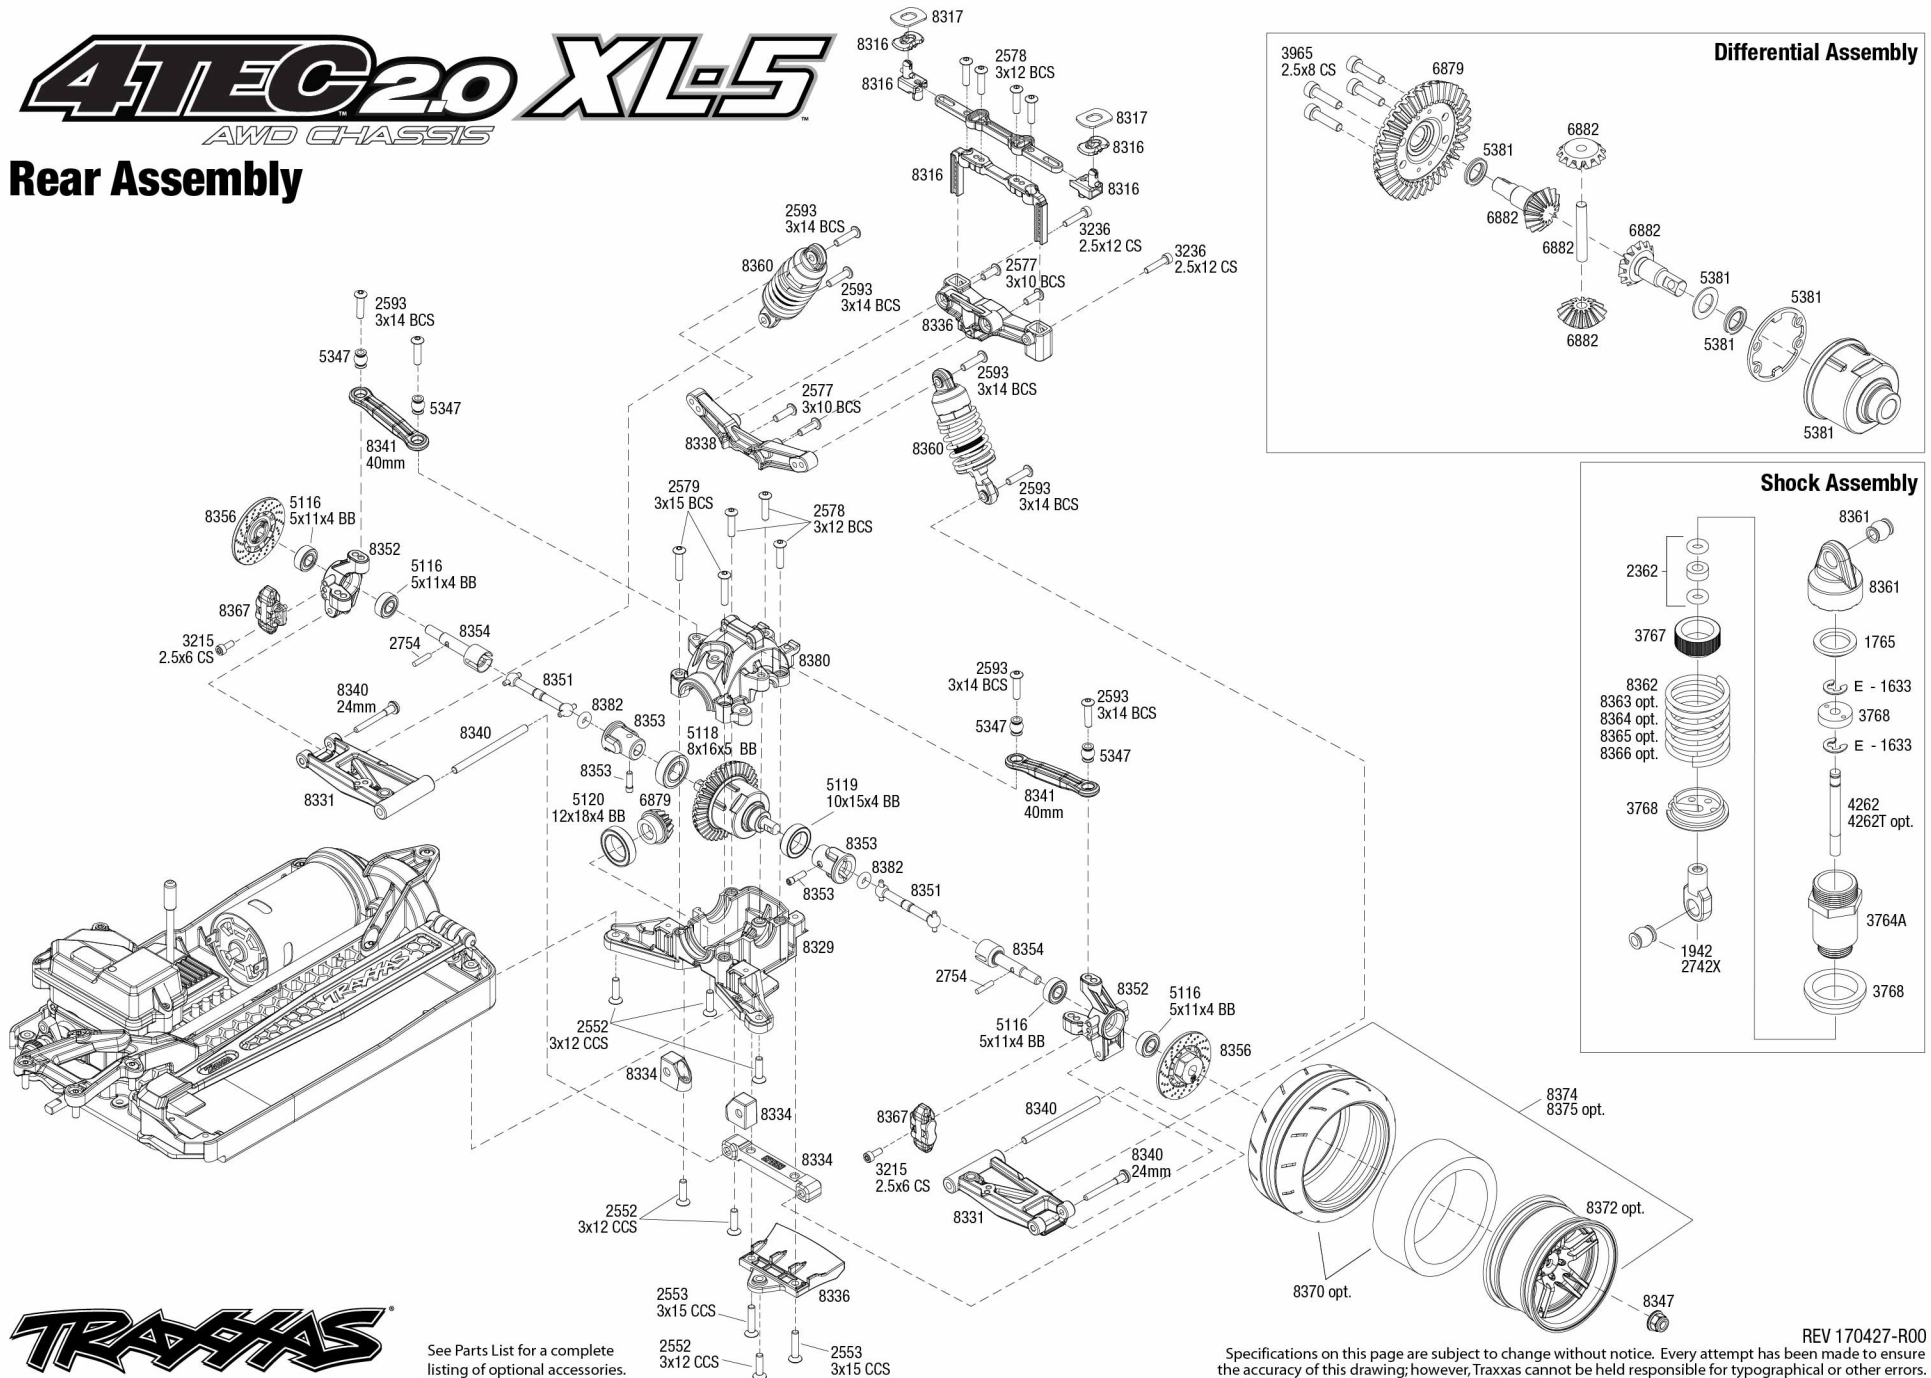

Chassis Assembly

Modular Assembly

See Parts List for a complete listing of optional accessories.

4TEC20 XL-5

AWD CHASSIS

Rear Assembly

See Parts List for a complete listing of optional accessories.

Specifications on this page are subject to change without notice. Every attempt has been made to ensure the accuracy of this drawing; however, Traxxas cannot be held responsible for typographical or other errors.

REV 170427-R00