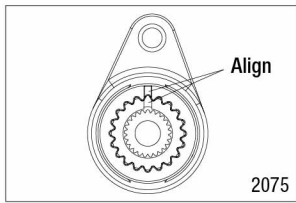

MUSTANG GT

Chassis Assembly

Servo Saver Assembly Servo Horn Position

See Parts List for a complete listing of optional accessories.

Specifications on this page are subject to change without notice. Every attempt has been made to ensure the accuracy of this drawing; however, Traxxas cannot be held responsible for typographical or other errors.

MUSTANG GT

Rear Assembly

Differential Assembly

Shock Assembly

See Parts List for a complete listing of optional accessories.

REV 170427-R01
Specifications on this page are subject to change without notice. Every attempt has been made to ensure the accuracy of this drawing; however, Traxxas cannot be held responsible for typographical or other errors.