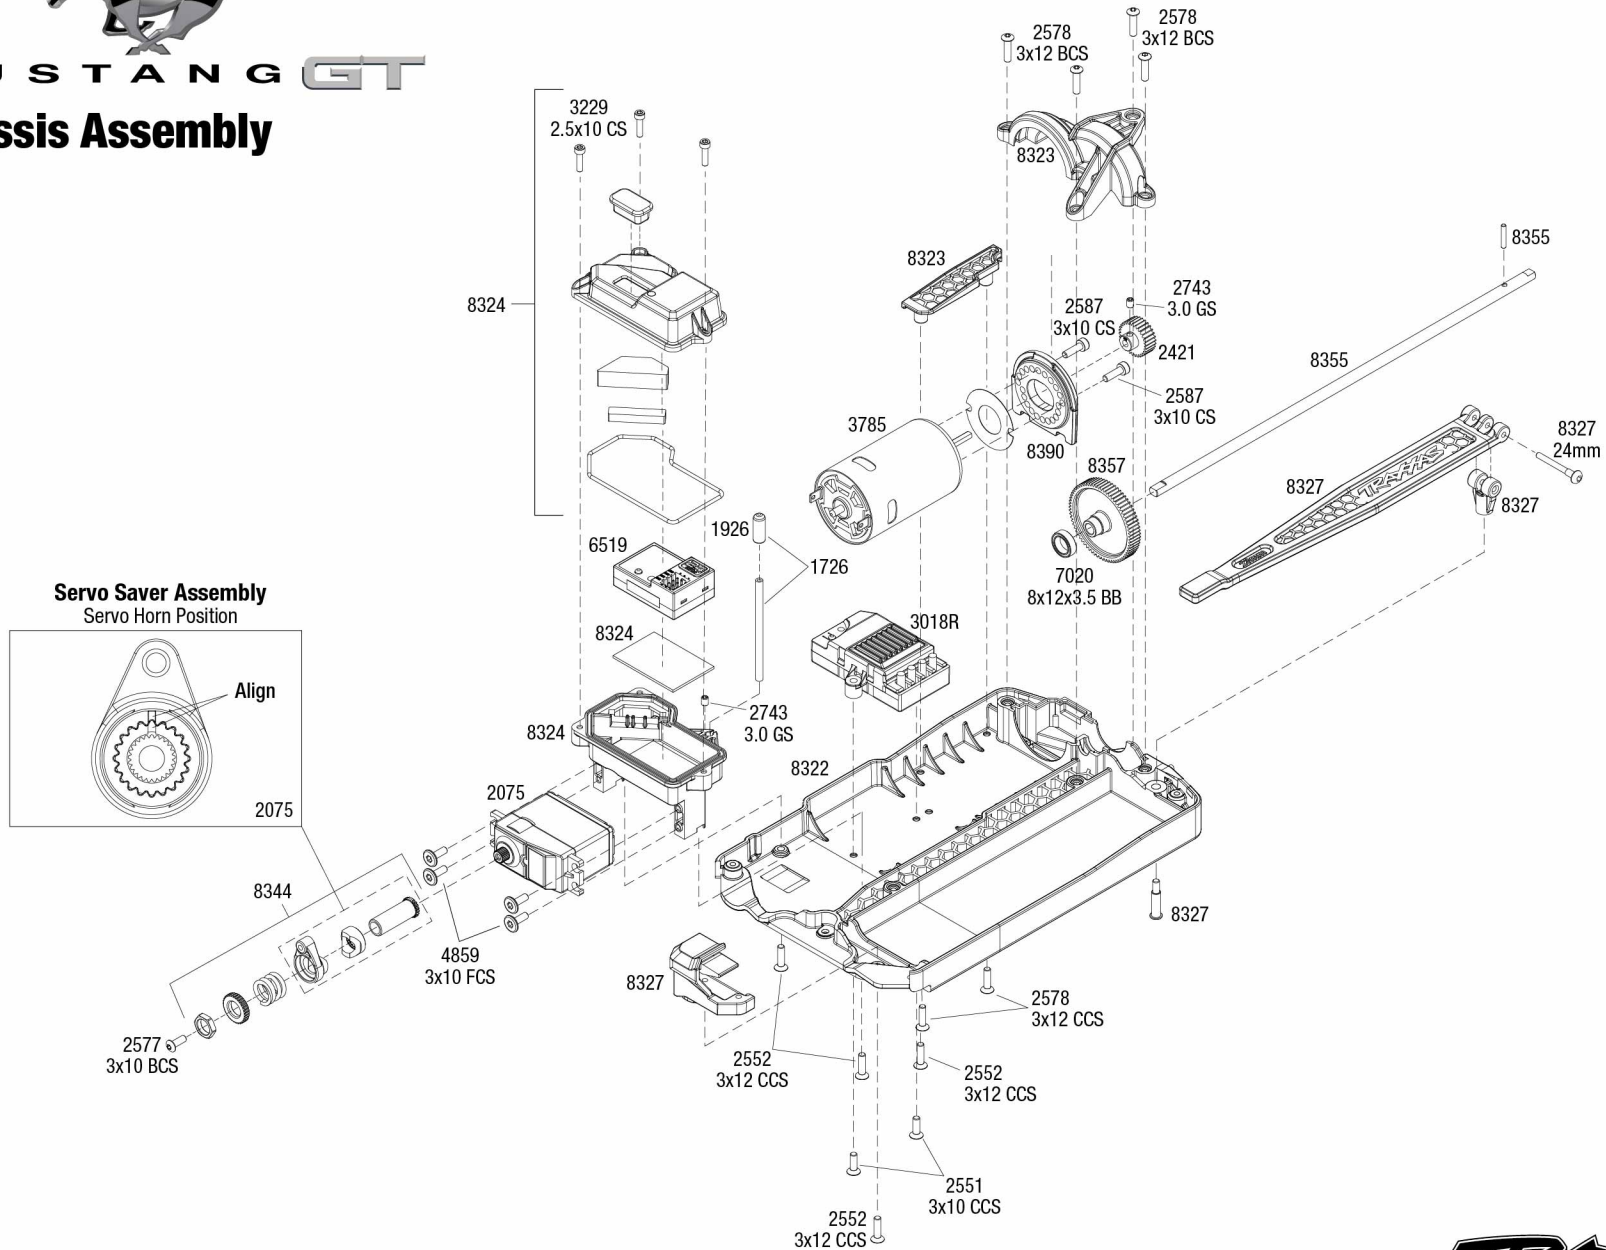

MUSTANG GT

Chassis Assembly

Servo Saver Assembly Servo Horn Position

See Parts List for a complete listing of optional accessories.

Specifications on this page are subject to change without notice. Every attempt has been made to ensure the accuracy of this drawing; however, Traxxas cannot be held responsible for typographical or other errors.

M U S T A N G GT

Modular Assembly

See Parts List for a complete listing of optional accessories.

REV 170427-R01

Specifications on this page are subject to change without notice. Every attempt has been made to ensure the accuracy of this drawing; however, Traxxas cannot be held responsible for typographical or other errors.

MUSTANG GT

Rear Assembly

Differential Assembly

Shock Assembly

See Parts List for a complete listing of optional accessories.

REV 170427-R01
Specifications on this page are subject to change without notice. Every attempt has been made to ensure the accuracy of this drawing; however, Traxxas cannot be held responsible for typographical or other errors.