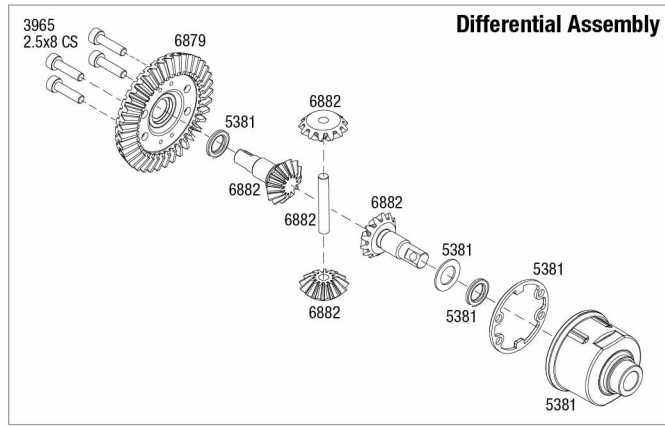

MUSTANG GT

Chassis Assembly

Servo Saver Assembly Servo Horn Position

See Parts List for a complete listing of optional accessories.

Specifications on this page are subject to change without notice. Every attempt has been made to ensure the accuracy of this drawing; however, Traxxas cannot be held responsible for typographical or other errors.

M U S T A N G GT

Modular Assembly

See Parts List for a complete listing of optional accessories.

REV 170427-R01

Specifications on this page are subject to change without notice. Every attempt has been made to ensure the accuracy of this drawing; however, Traxxas cannot be held responsible for typographical or other errors.

MUSTANG GT

Rear Assembly

Differential Assembly

Shock Assembly

See Parts List for a complete listing of optional accessories.

REV 170427-R01
Specifications on this page are subject to change without notice. Every attempt has been made to ensure the accuracy of this drawing; however, Traxxas cannot be held responsible for typographical or other errors.