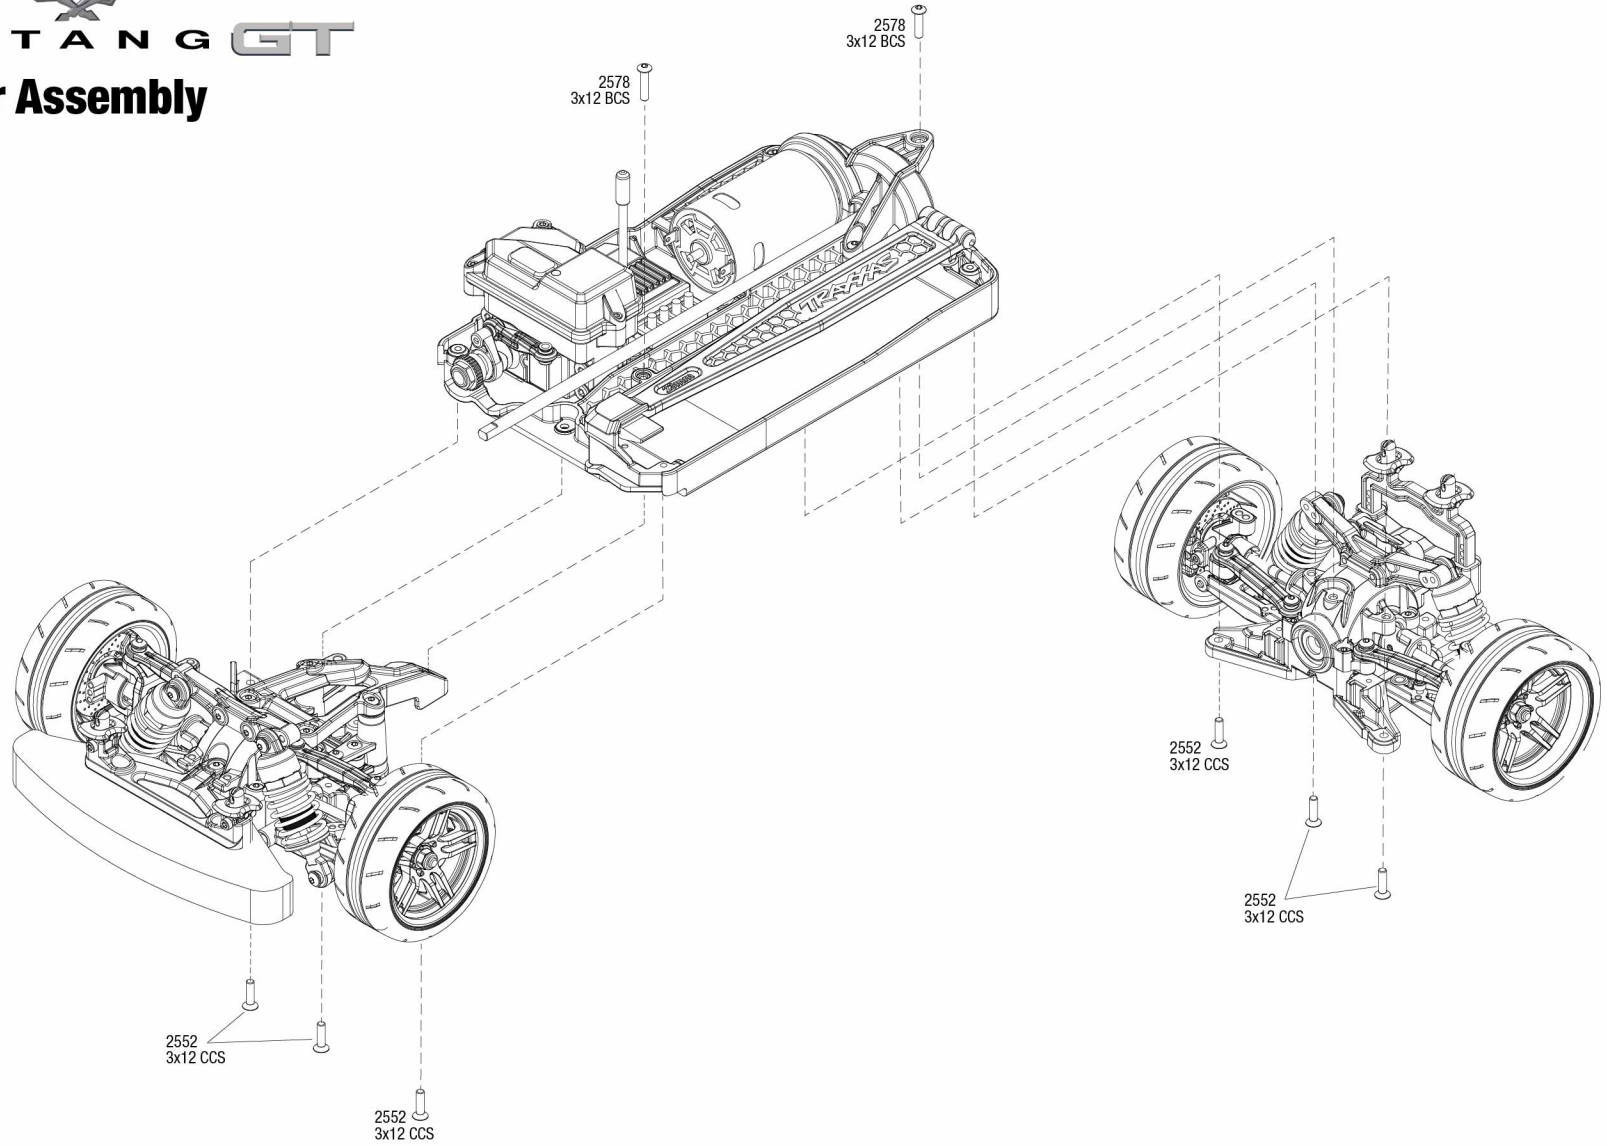

MUSTANG GT

Chassis Assembly

Servo Saver Assembly Servo Horn Position

See Parts List for a complete listing of optional accessories.

Specifications on this page are subject to change without notice. Every attempt has been made to ensure the accuracy of this drawing; however, Traxxas cannot be held responsible for typographical or other errors.

M U S T A N G GT

Modular Assembly

See Parts List for a complete listing of optional accessories.

REV 170427-R01

Specifications on this page are subject to change without notice. Every attempt has been made to ensure the accuracy of this drawing; however, Traxxas cannot be held responsible for typographical or other errors.

MUSTANG GT

Rear Assembly

Differential Assembly

Shock Assembly

See Parts List for a complete listing of optional accessories.

REV 170427-R01
Specifications on this page are subject to change without notice. Every attempt has been made to ensure the accuracy of this drawing; however, Traxxas cannot be held responsible for typographical or other errors.