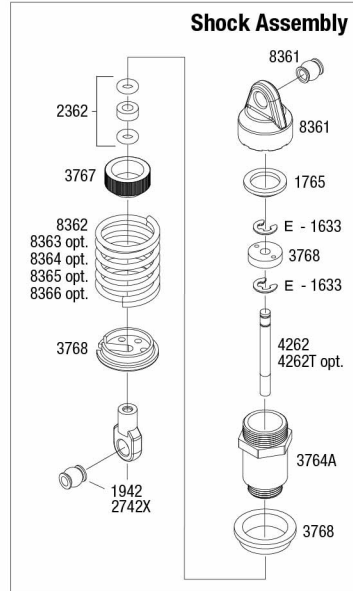

MUSTANG GT

Chassis Assembly

Servo Saver Assembly Servo Horn Position

See Parts List for a complete listing of optional accessories.

Specifications on this page are subject to change without notice. Every attempt has been made to ensure the accuracy of this drawing; however, Traxxas cannot be held responsible for typographical or other errors.

M U S T A N G GT

Modular Assembly

See Parts List for a complete listing of optional accessories.

REV 170427-R01

Specifications on this page are subject to change without notice. Every attempt has been made to ensure the accuracy of this drawing; however, Traxxas cannot be held responsible for typographical or other errors.

MUSTANG GT

Rear Assembly

Differential Assembly

Shock Assembly

See Parts List for a complete listing of optional accessories.

REV 170427-R01
Specifications on this page are subject to change without notice. Every attempt has been made to ensure the accuracy of this drawing; however, Traxxas cannot be held responsible for typographical or other errors.