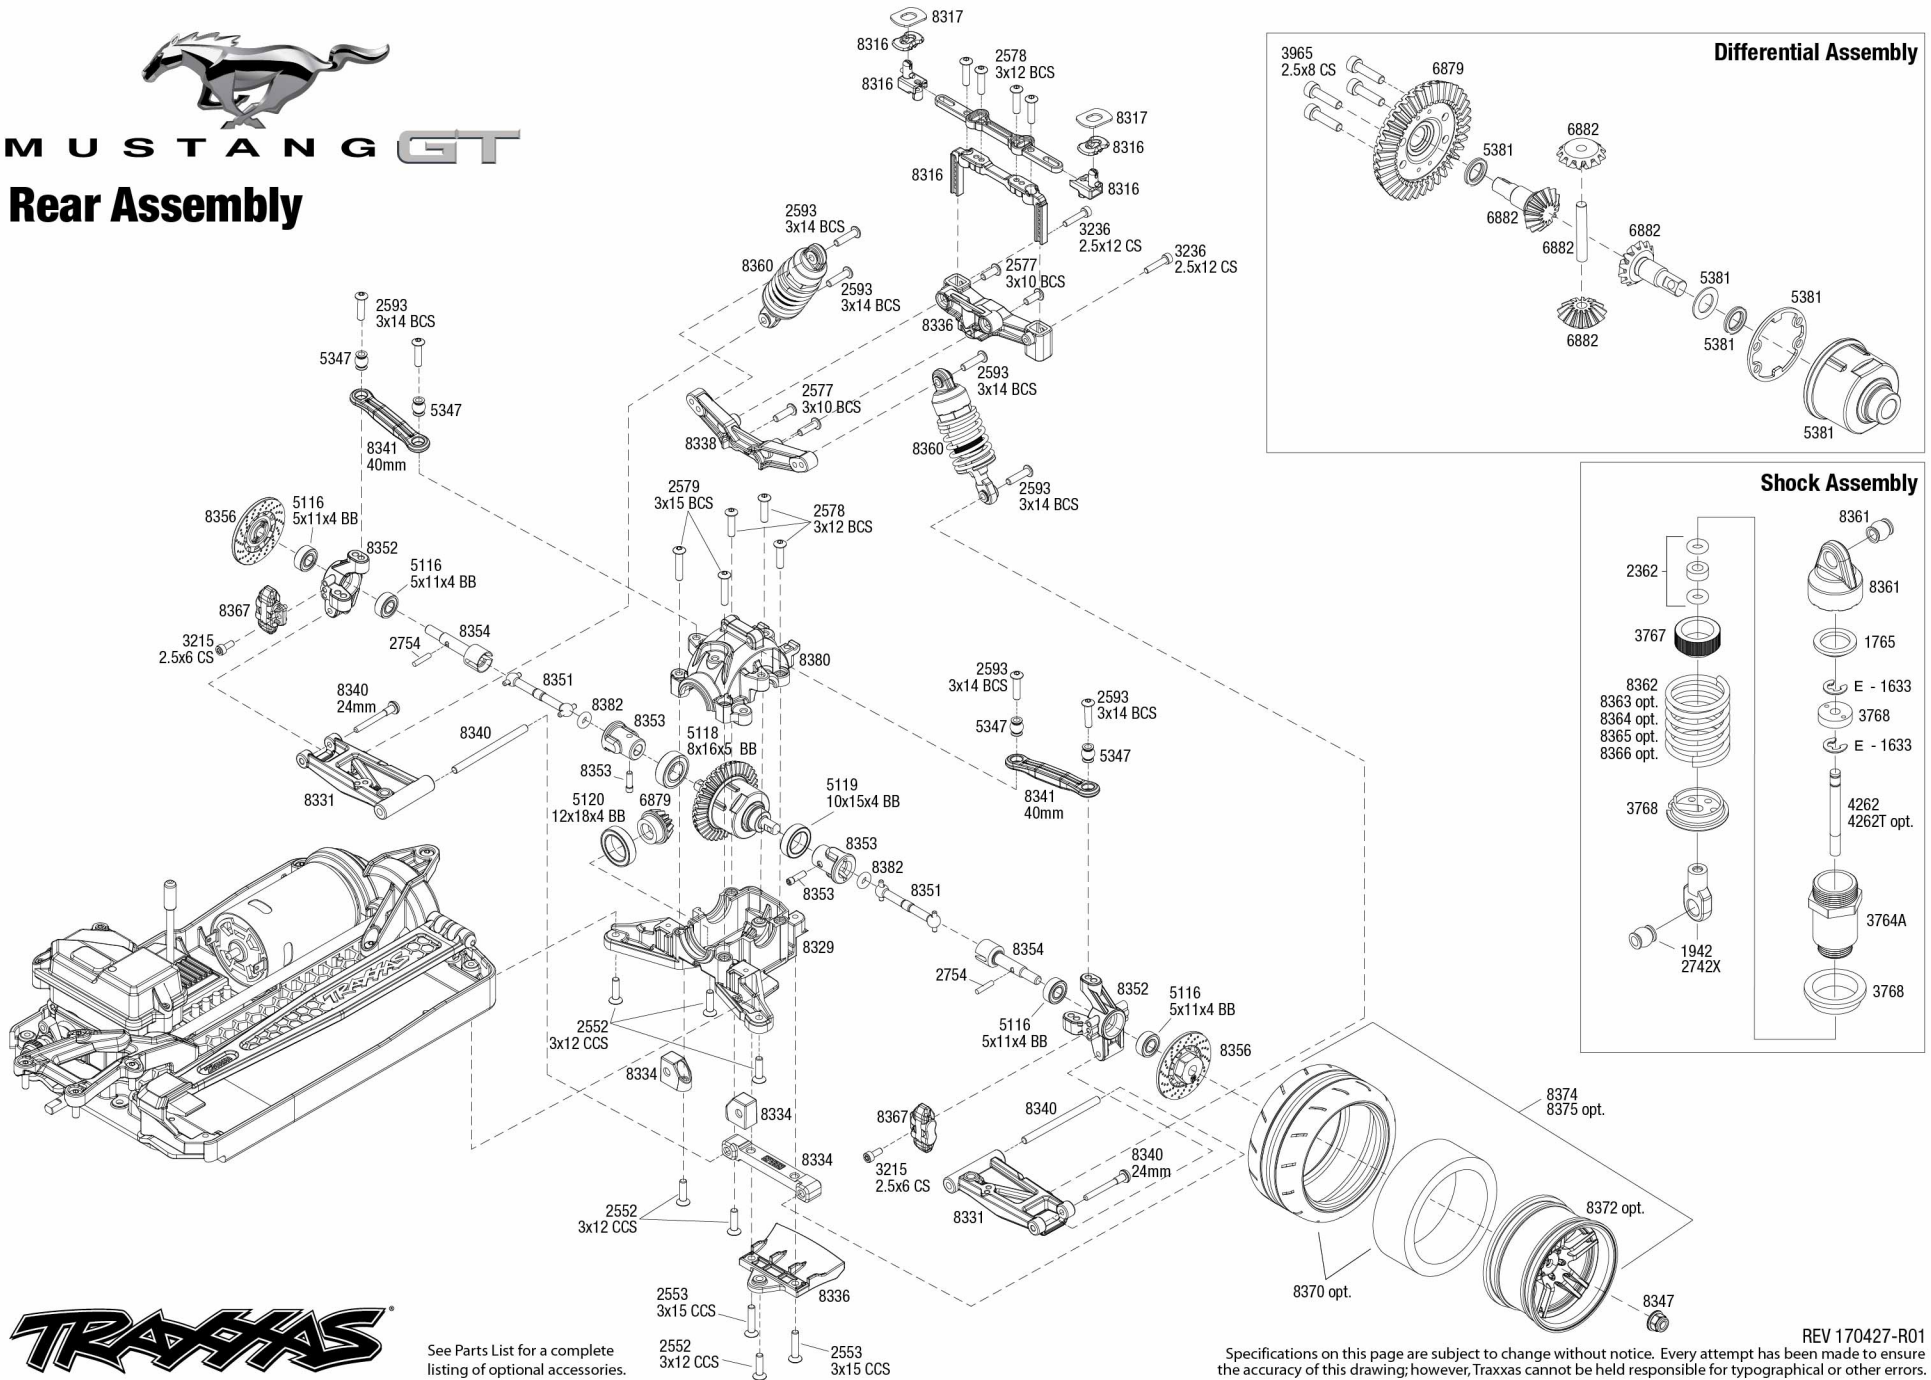

MUSTANG GT

Chassis Assembly

Servo Saver Assembly Servo Horn Position

See Parts List for a complete listing of optional accessories.

Specifications on this page are subject to change without notice. Every attempt has been made to ensure the accuracy of this drawing; however, Traxxas cannot be held responsible for typographical or other errors.

M U S T A N G GT

Modular Assembly

See Parts List for a complete listing of optional accessories.

REV 170427-R01

Specifications on this page are subject to change without notice. Every attempt has been made to ensure the accuracy of this drawing; however, Traxxas cannot be held responsible for typographical or other errors.

MUSTANG GT

Rear Assembly

Differential Assembly

Shock Assembly

See Parts List for a complete listing of optional accessories.

REV 170427-R01
Specifications on this page are subject to change without notice. Every attempt has been made to ensure the accuracy of this drawing; however, Traxxas cannot be held responsible for typographical or other errors.