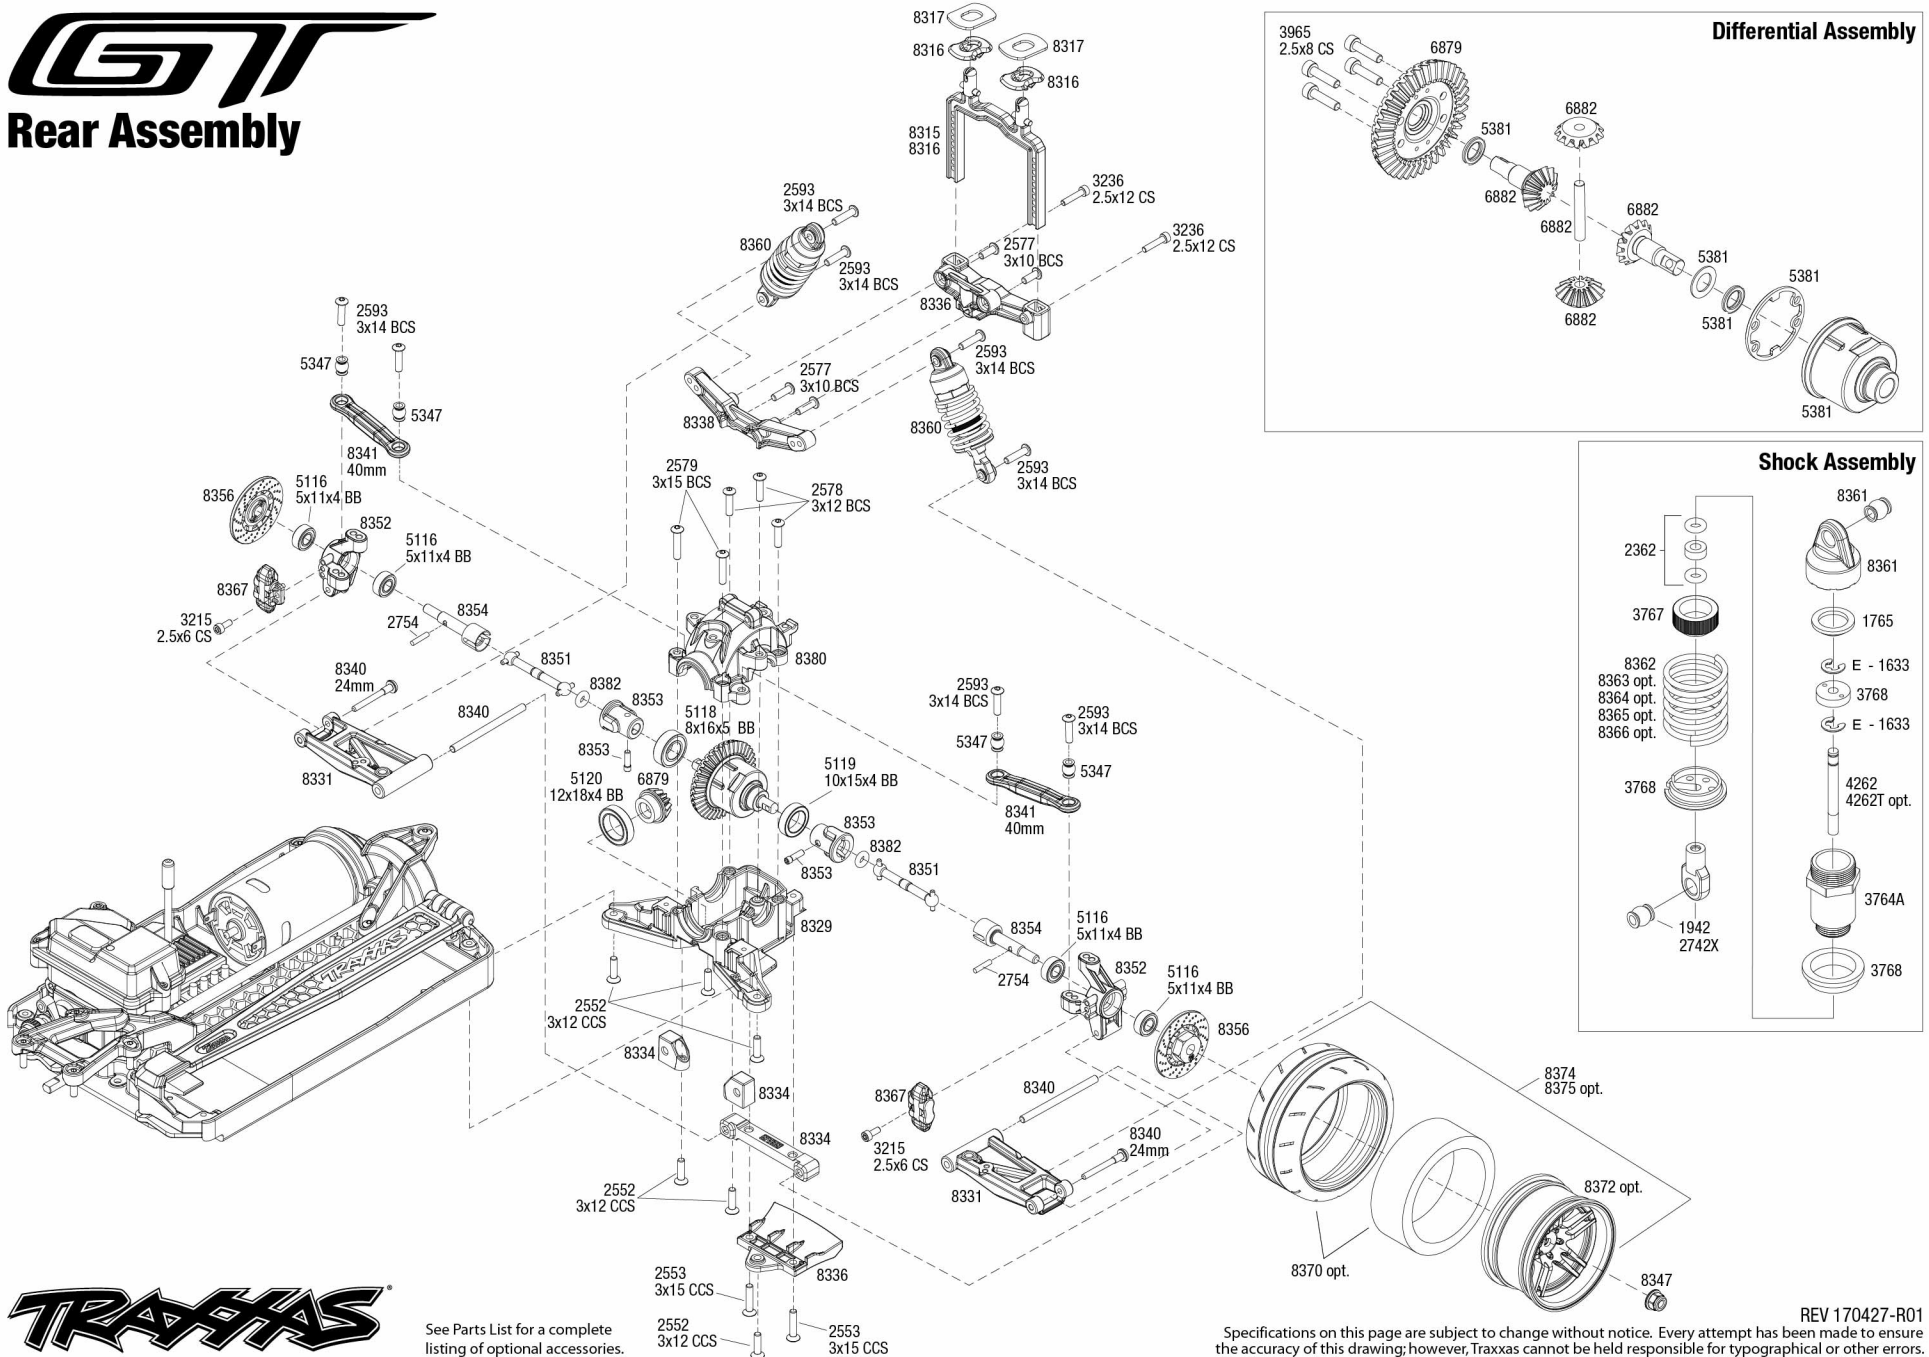

GT

Rear Assembly

See Parts List for a complete listing of optional accessories.

REV 170427-R01
Specifications on this page are subject to change without notice. Every attempt has been made to ensure the accuracy of this drawing; however, Traxxas cannot be held responsible for typographical or other errors.