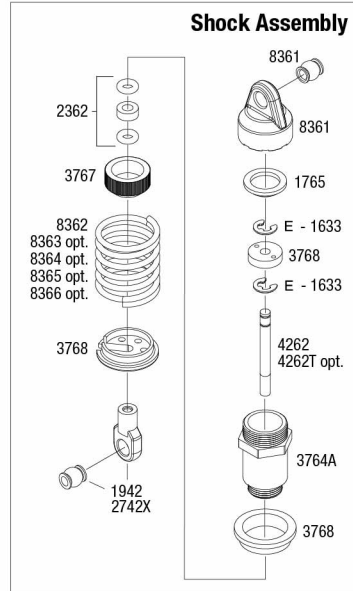

Front Assembly

REV 170620-R01

Specifications on this page are subject to change without notice. Every attempt has been made to ensure the accuracy of this drawing; however, Traxxas cannot be held responsible for typographical or other errors.

See Parts List for a complete listing of optional accessories.

Modular Assembly

See Parts List for a complete listing of optional accessories.

4TEC20

AWD CHASSIS

Velineon

EXTREME BRUSHLESS POWER SYSTEM

Rear Assembly

Differential Assembly

Shock Assembly

TRAXXAS

See Parts List for a complete listing of optional accessories.

REV 170620-R01
Specifications on this page are subject to change without notice. Every attempt has been made to ensure the accuracy of this drawing; however, Traxxas cannot be held responsible for typographical or other errors.