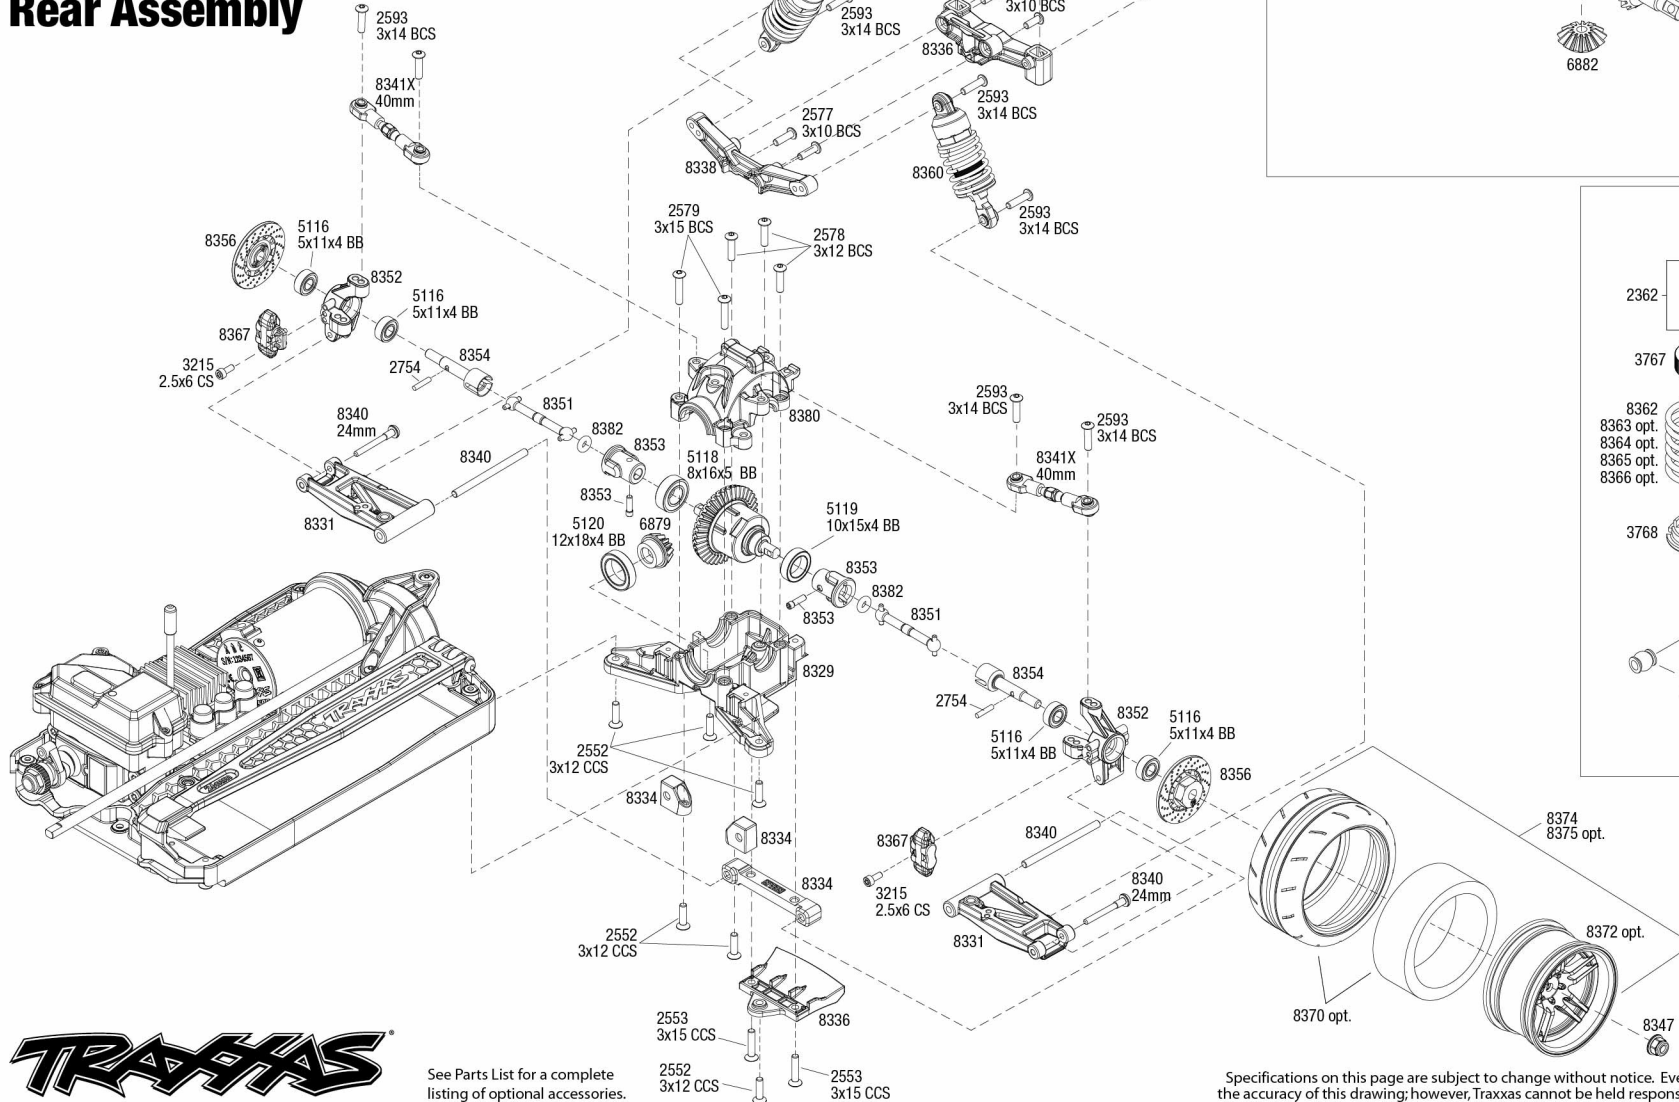

See Parts List for a complete listing of optional accessories.

Modular Assembly

See Parts List for a complete listing of optional accessories.

4TEC20

AWD CHASSIS

Velineon

EXTREME BRUSHLESS POWER SYSTEM

Rear Assembly

Differential Assembly

Shock Assembly

TRAXXAS

See Parts List for a complete listing of optional accessories.

REV 170620-R01
Specifications on this page are subject to change without notice. Every attempt has been made to ensure the accuracy of this drawing; however, Traxxas cannot be held responsible for typographical or other errors.