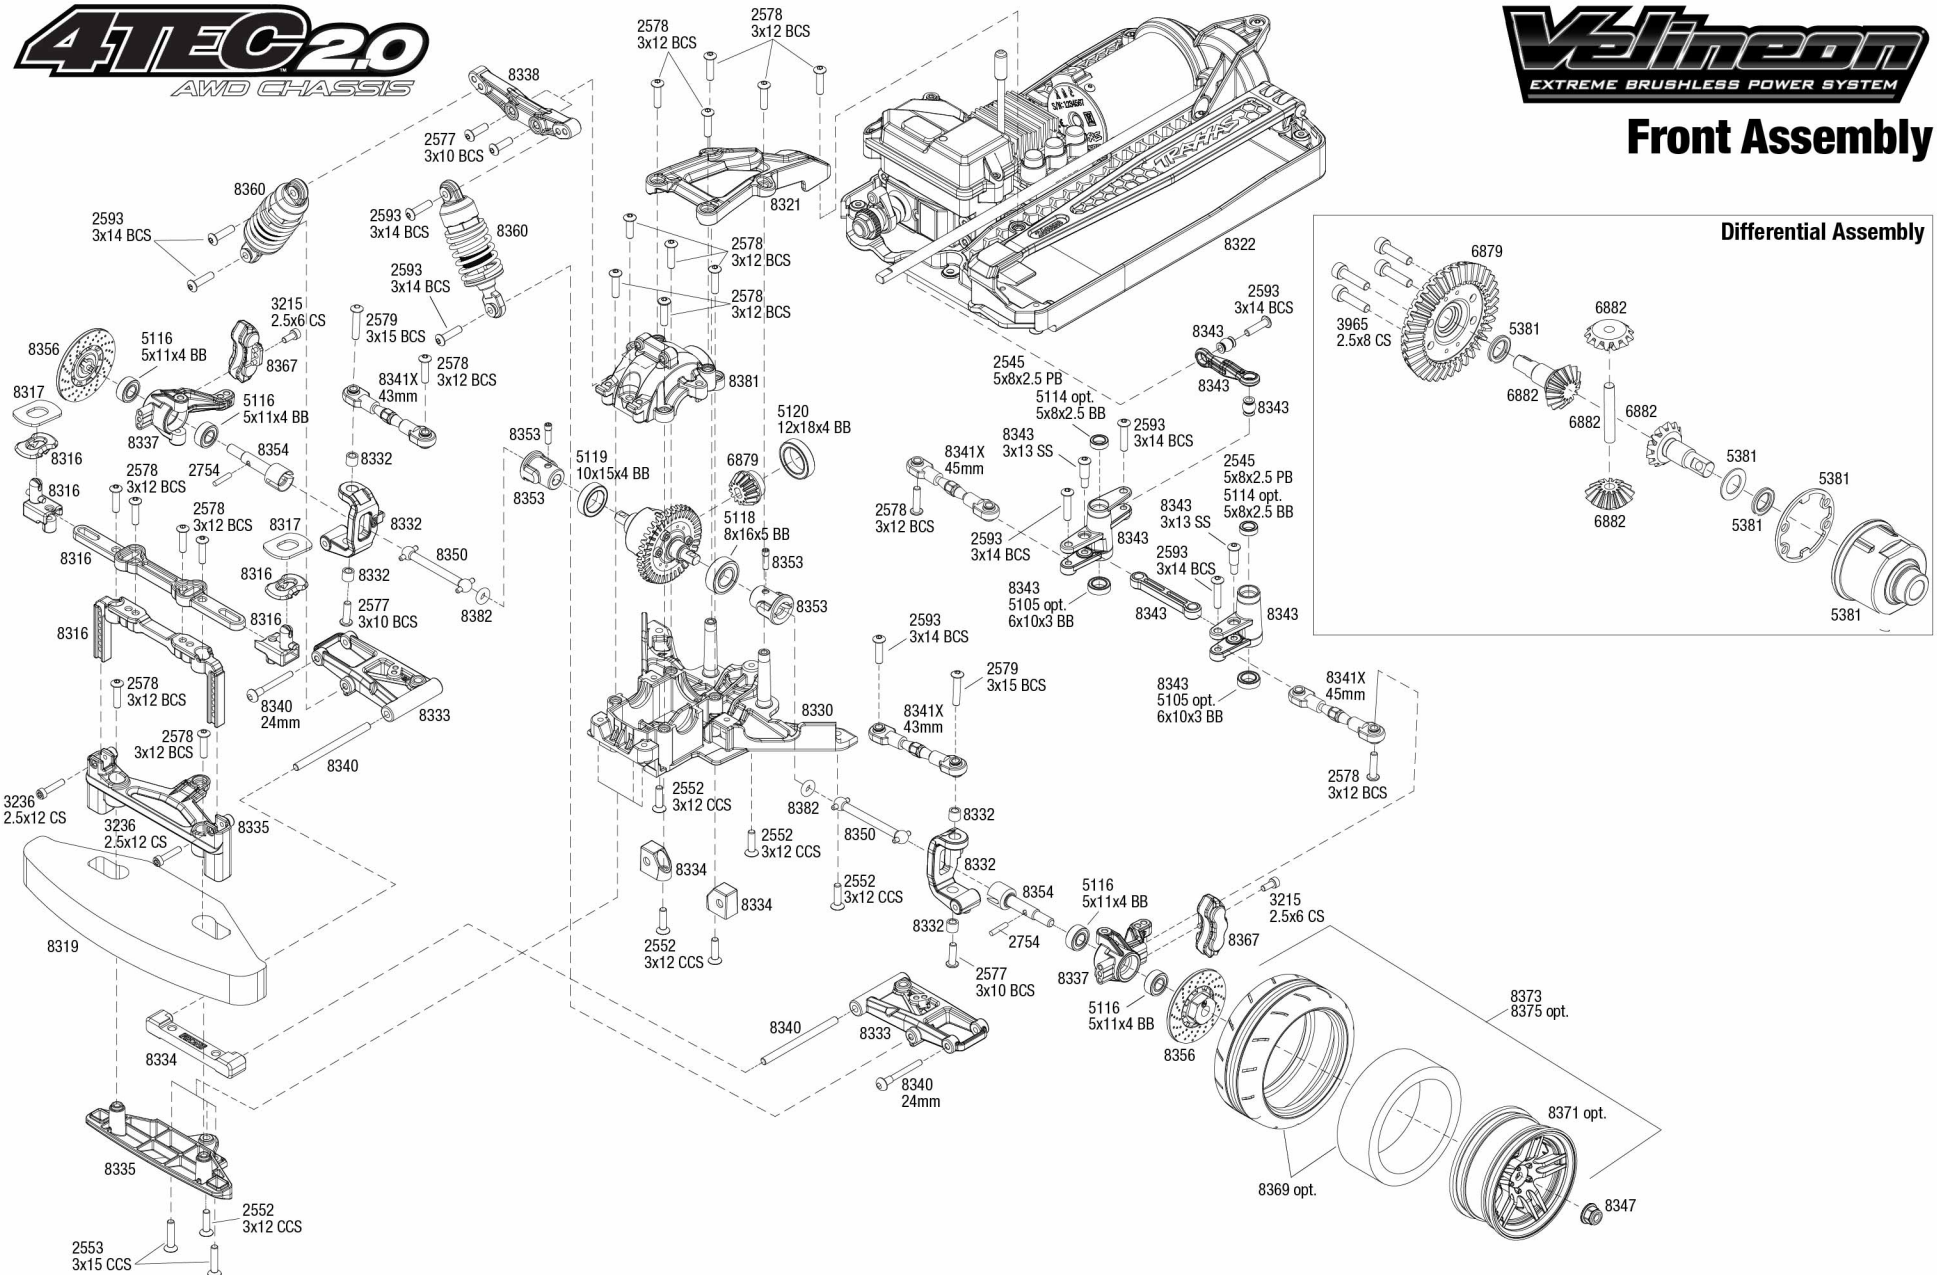

Chassis Assembly

See Parts List for a complete listing of optional accessories.

Specifications on this page are subject to change without notice. Every attempt has been made to ensure the accuracy of this drawing; however, Traxxas cannot be held responsible for typographical or other errors.

Front Assembly

REV 170620-R01

Specifications on this page are subject to change without notice. Every attempt has been made to ensure the accuracy of this drawing; however, Traxxas cannot be held responsible for typographical or other errors.

See Parts List for a complete listing of optional accessories.

Modular Assembly

See Parts List for a complete listing of optional accessories.

4TEC20

AWD CHASSIS

Velineon

EXTREME BRUSHLESS POWER SYSTEM

Rear Assembly

Differential Assembly

Shock Assembly

TRAXXAS

See Parts List for a complete listing of optional accessories.

REV 170620-R01
Specifications on this page are subject to change without notice. Every attempt has been made to ensure the accuracy of this drawing; however, Traxxas cannot be held responsible for typographical or other errors.