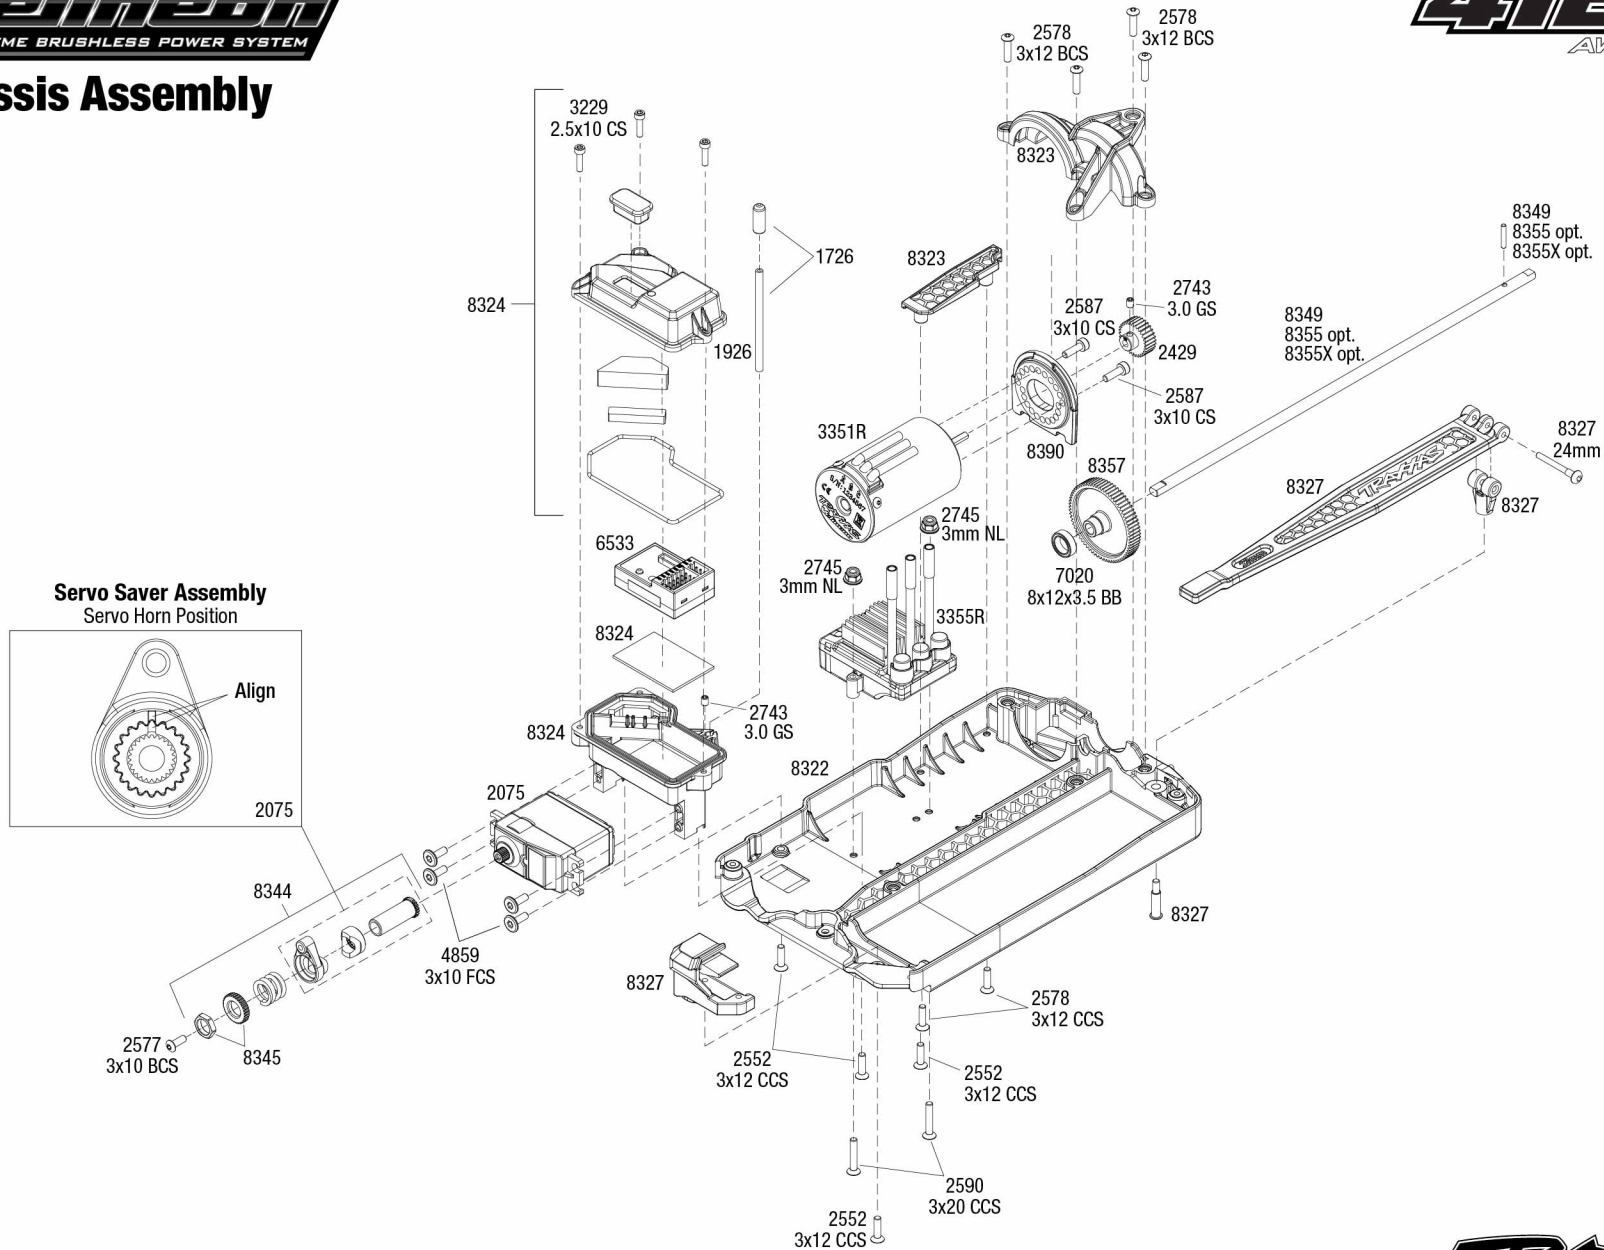

Chassis Assembly

See Parts List for a complete listing of optional accessories.

Specifications on this page are subject to change without notice. Every attempt has been made to ensure the accuracy of this drawing; however, Traxxas cannot be held responsible for typographical or other errors.

Front Assembly

REV 170620-R01

Specifications on this page are subject to change without notice. Every attempt has been made to ensure the accuracy of this drawing; however, Traxxas cannot be held responsible for typographical or other errors.

See Parts List for a complete listing of optional accessories.

Modular Assembly

See Parts List for a complete listing of optional accessories.

4TEC20

AWD CHASSIS

Velineon

EXTREME BRUSHLESS POWER SYSTEM

Rear Assembly

Differential Assembly

Shock Assembly

TRAXXAS

See Parts List for a complete listing of optional accessories.

REV 170620-R01
Specifications on this page are subject to change without notice. Every attempt has been made to ensure the accuracy of this drawing; however, Traxxas cannot be held responsible for typographical or other errors.