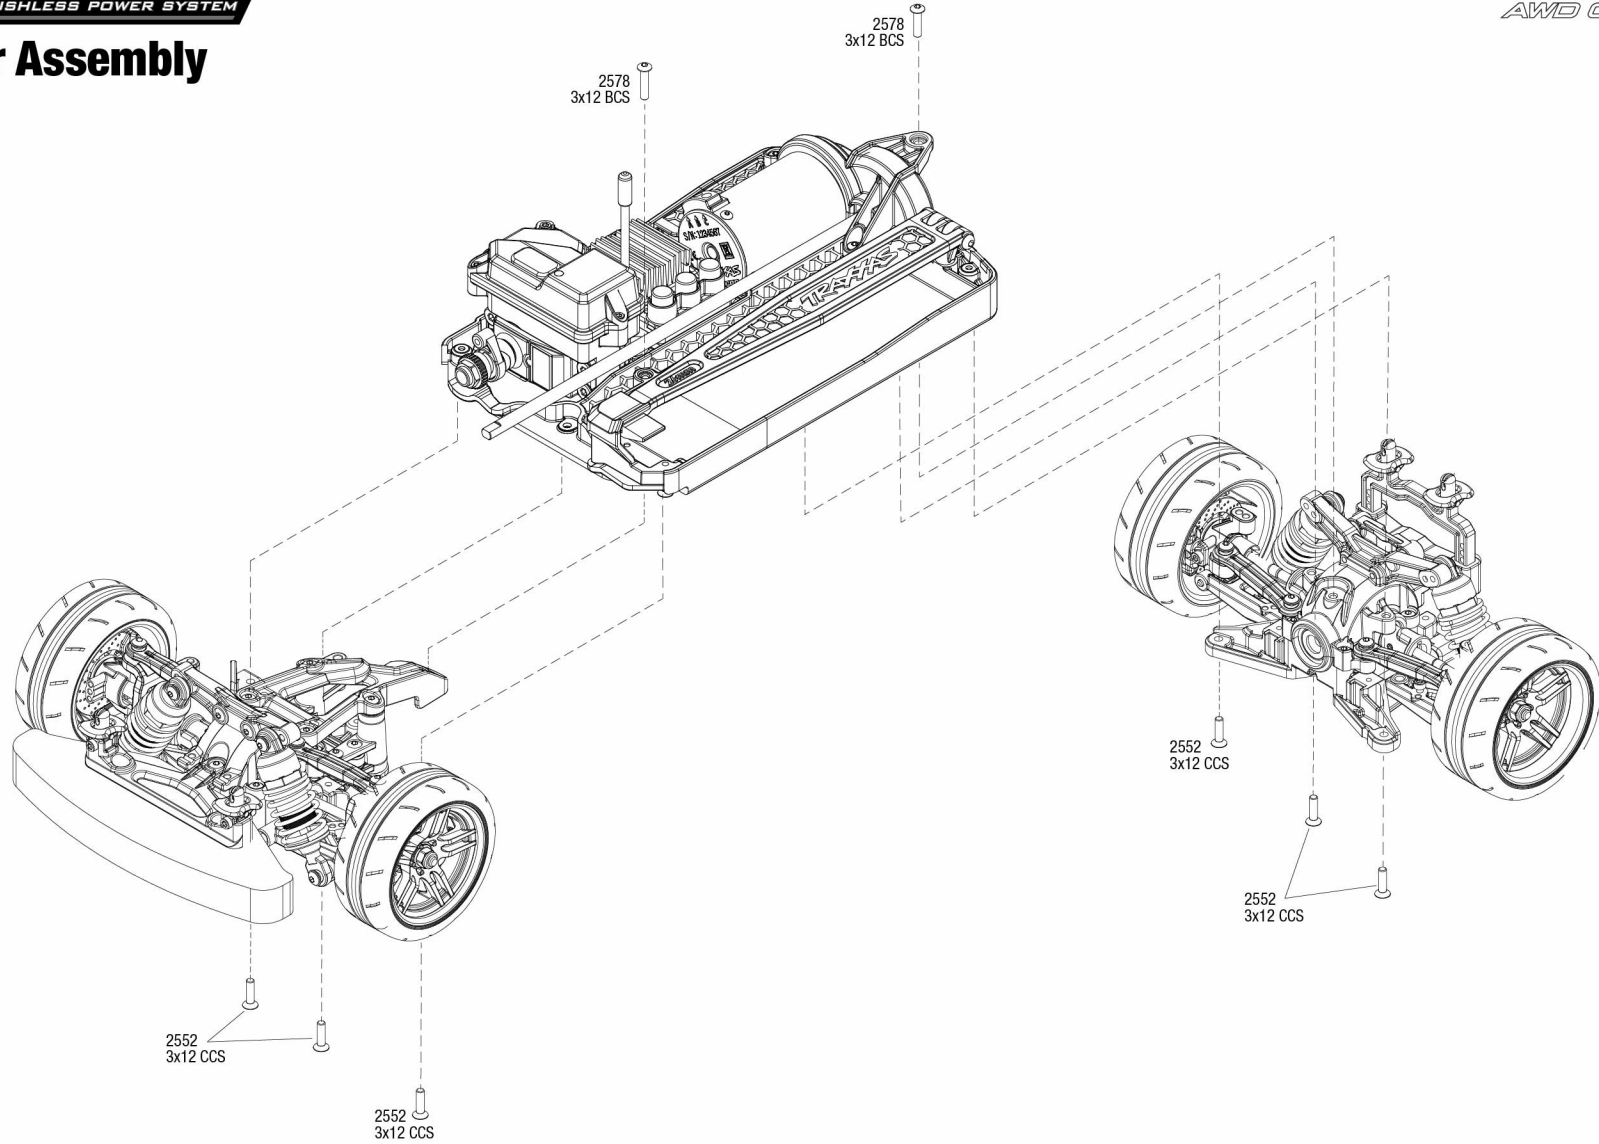

Front Assembly

REV 170620-R01

Specifications on this page are subject to change without notice. Every attempt has been made to ensure the accuracy of this drawing; however, Traxxas cannot be held responsible for typographical or other errors.

See Parts List for a complete listing of optional accessories.

Modular Assembly

See Parts List for a complete listing of optional accessories.

4TEC20

AWD CHASSIS

Velineon

EXTREME BRUSHLESS POWER SYSTEM

Rear Assembly