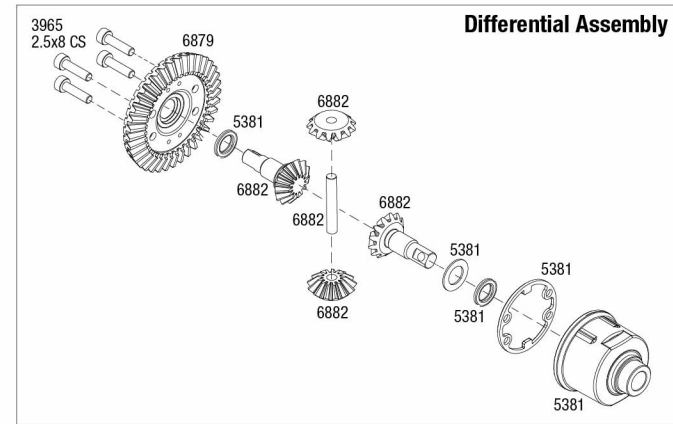

Front Assembly

REV 170620-R01

Specifications on this page are subject to change without notice. Every attempt has been made to ensure the accuracy of this drawing; however, Traxxas cannot be held responsible for typographical or other errors.

See Parts List for a complete listing of optional accessories.

Modular Assembly

See Parts List for a complete listing of optional accessories.

4TEC20

AWD CHASSIS

Velineon

EXTREME BRUSHLESS POWER SYSTEM

Rear Assembly

Differential Assembly

Shock Assembly

TRAXXAS

See Parts List for a complete listing of optional accessories.

REV 170620-R01
Specifications on this page are subject to change without notice. Every attempt has been made to ensure the accuracy of this drawing; however, Traxxas cannot be held responsible for typographical or other errors.