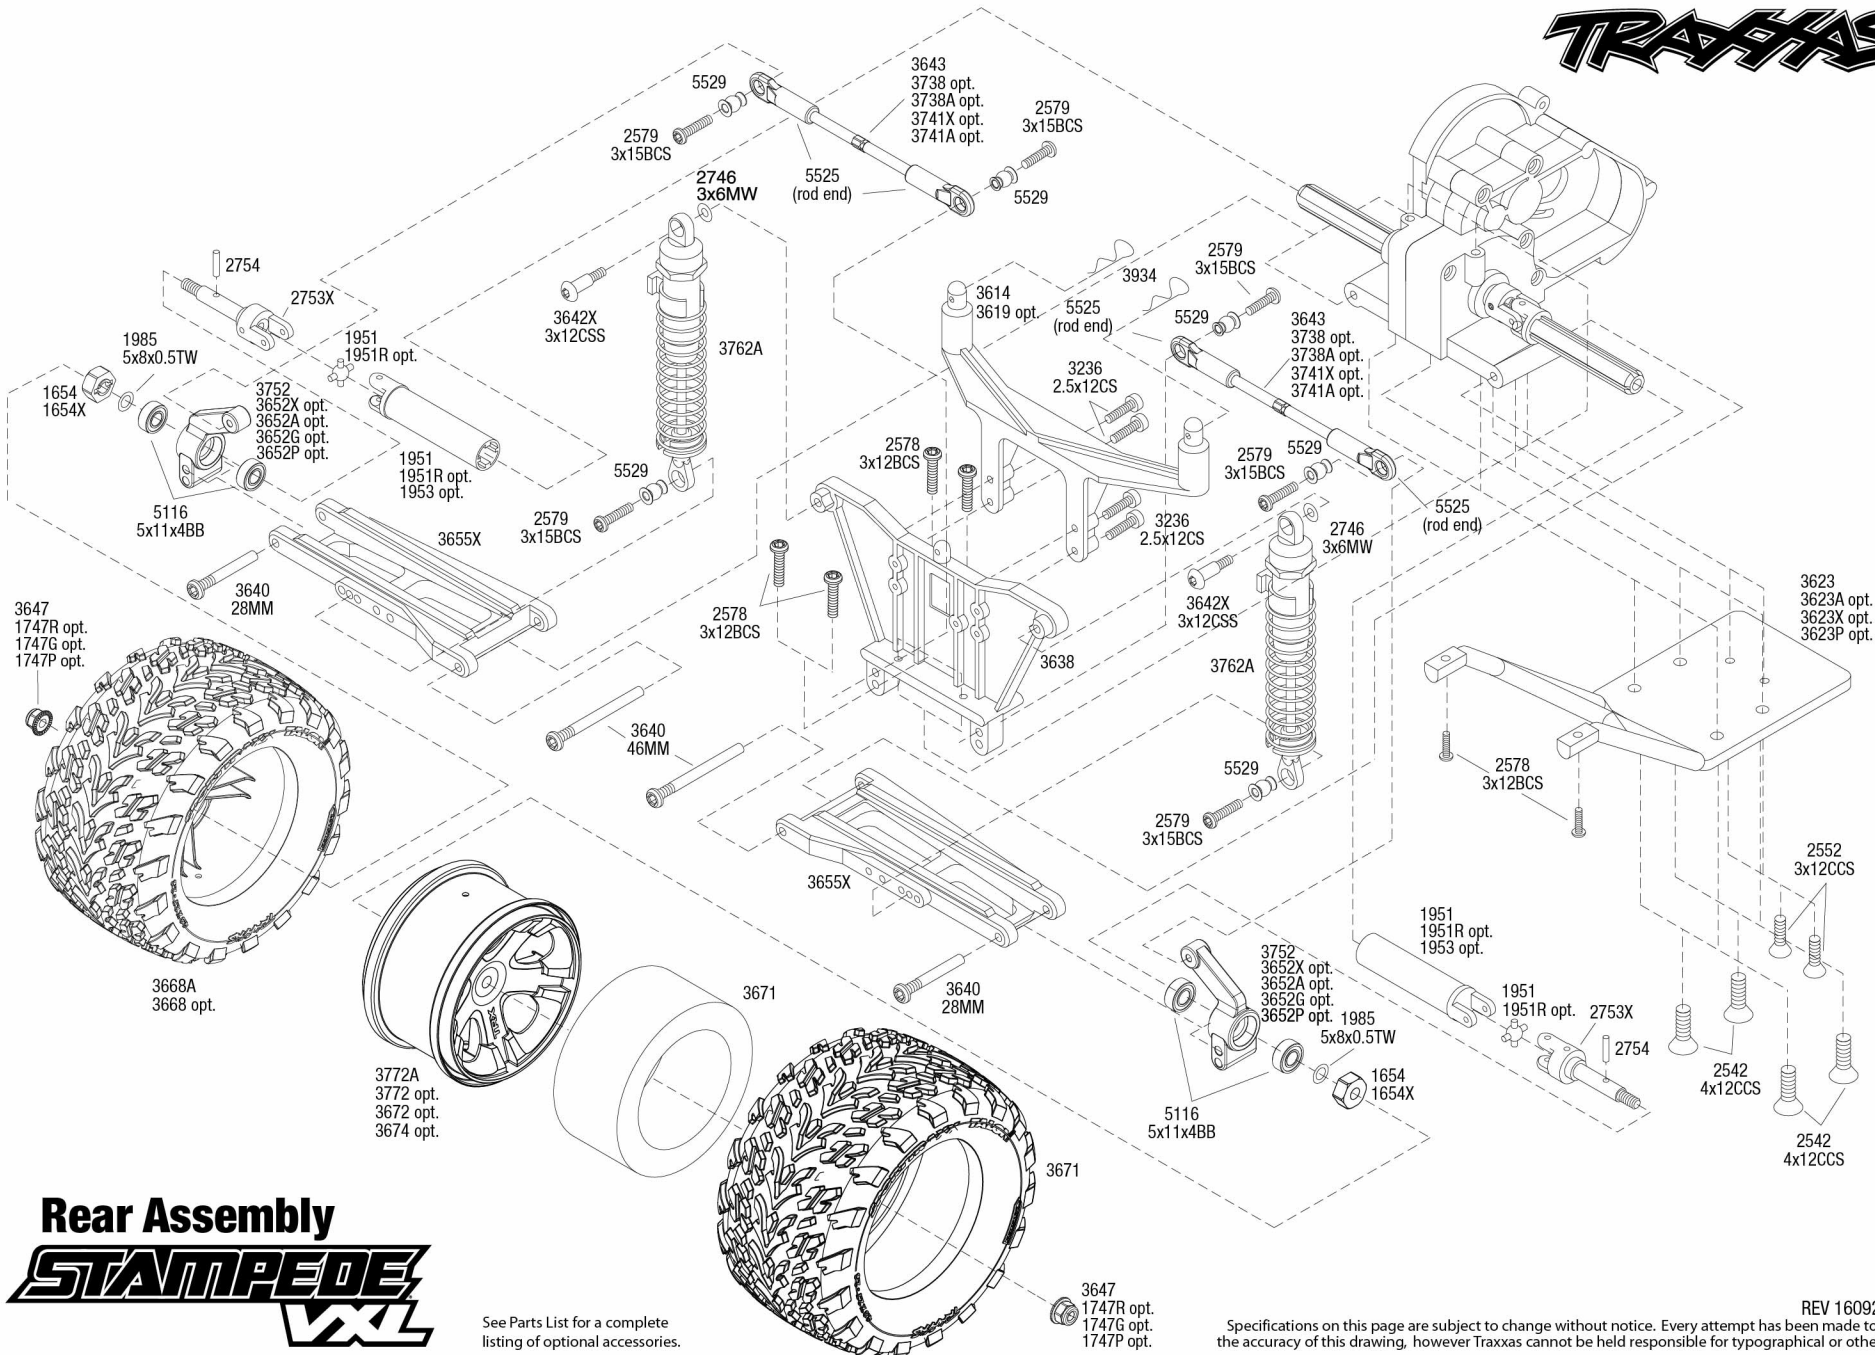

STAMPEDE

Chassis Assembly **VXL**

See Parts List for a complete listing of optional accessories.

Specifications on this page are subject to change without notice. Every attempt has been made to ensure the accuracy of this drawing, however Traxxas cannot be held responsible for typographical or other errors.

REV 160921-R03

REV 160921-R03
See Parts List for a complete listing of optional accessories.

Specifications on this page are subject to change without notice. Every attempt has been made to ensure the accuracy of this drawing, however Traxxas cannot be held responsible for typographical or other errors.

Rear Assembly

STAMPEDE

VXL

See Parts List for a complete listing of optional accessories.

REV 160921-R03
 Specifications on this page are subject to change without notice. Every attempt has been made to ensure the accuracy of this drawing, however Traxxas cannot be held responsible for typographical or other errors.