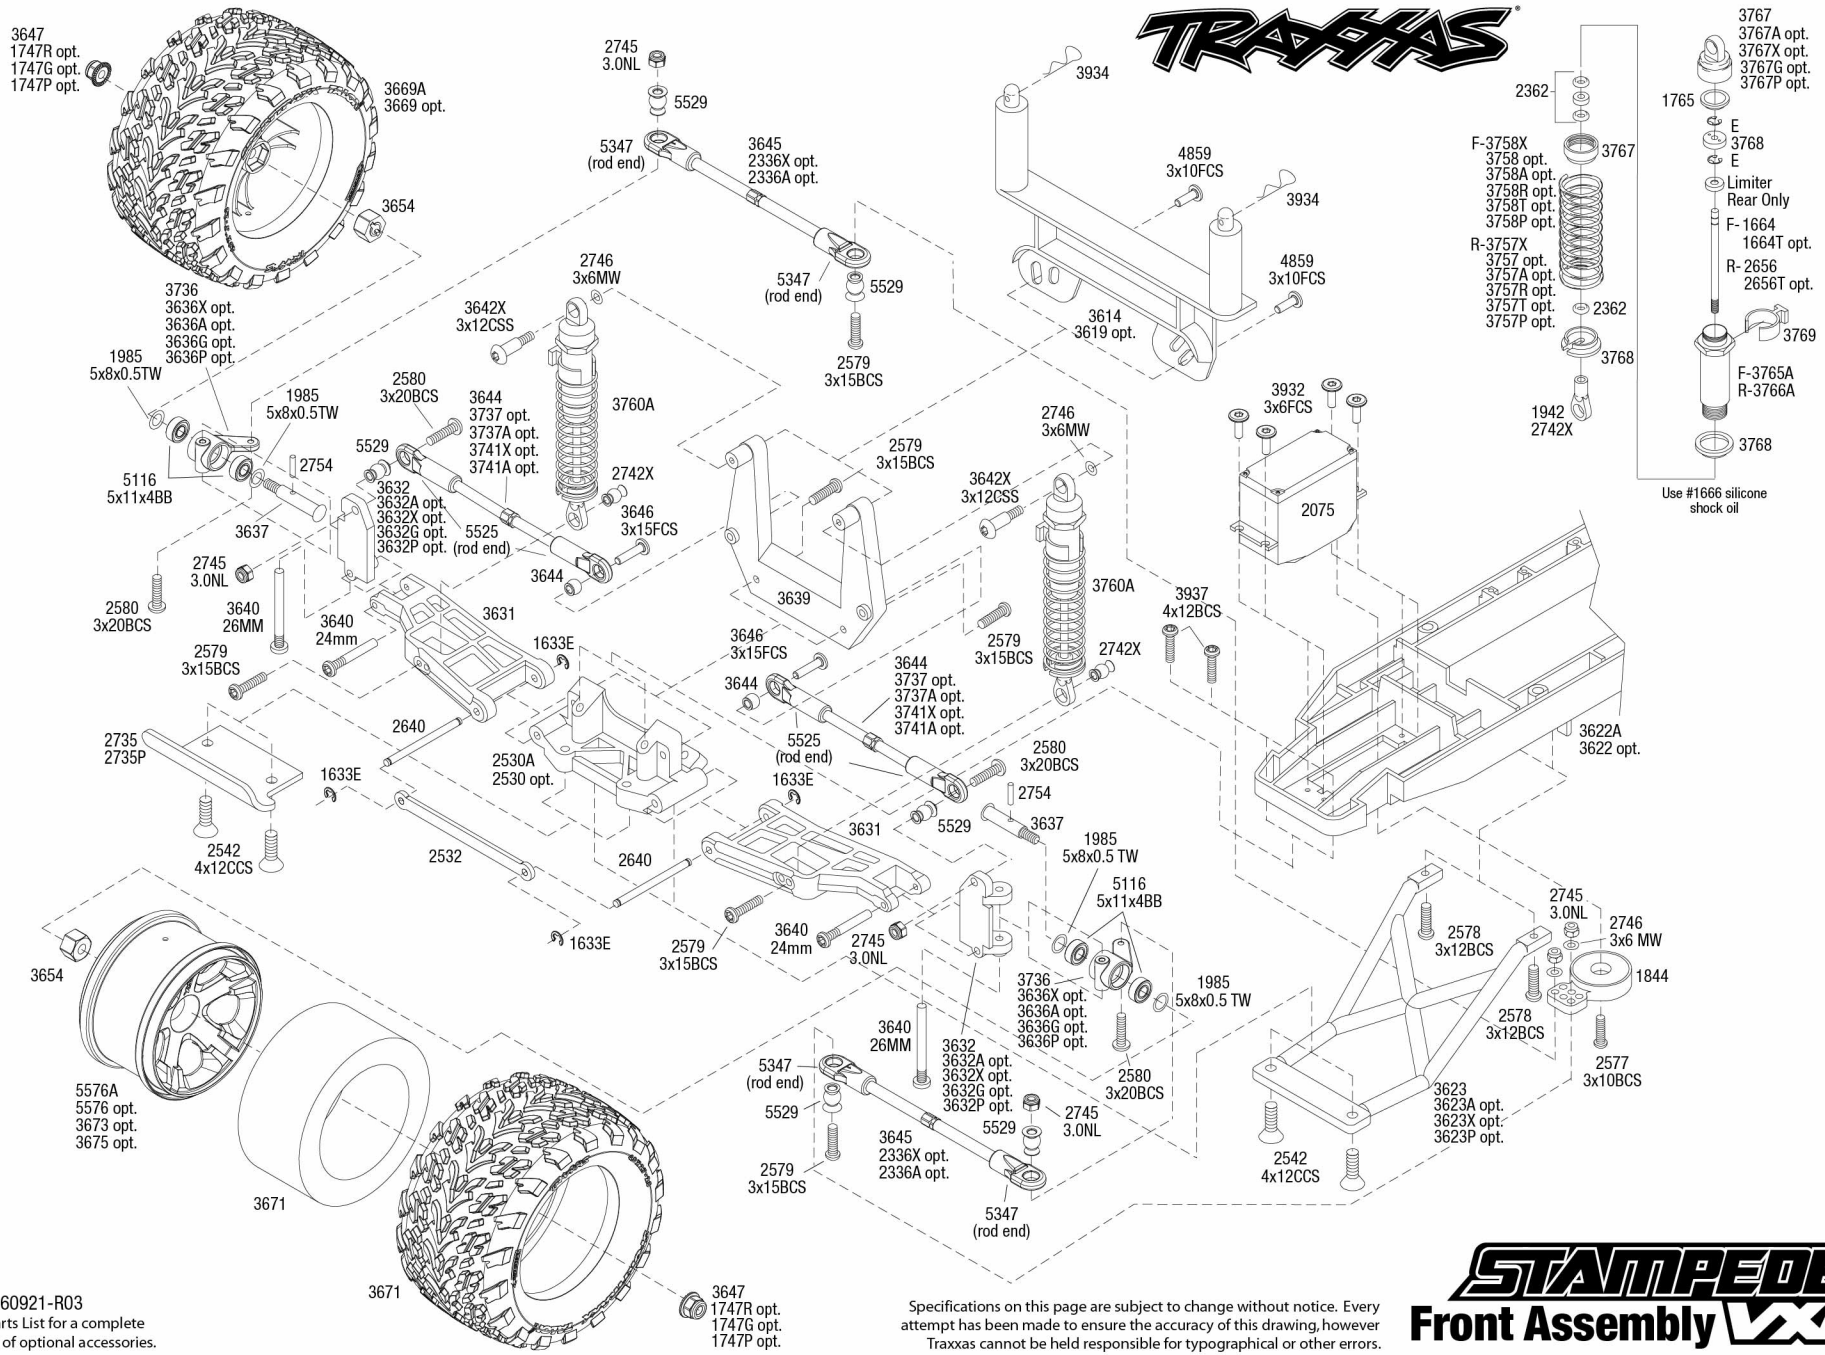

STAMPEDE

Chassis Assembly **VXL**

See Parts List for a complete listing of optional accessories.

Specifications on this page are subject to change without notice. Every attempt has been made to ensure the accuracy of this drawing, however Traxxas cannot be held responsible for typographical or other errors.

REV 160921-R03

REV 160921-R03
See Parts List for a complete listing of optional accessories.

Specifications on this page are subject to change without notice. Every attempt has been made to ensure the accuracy of this drawing, however Traxxas cannot be held responsible for typographical or other errors.

Rear Assembly

STAMPEDE

VXL

See Parts List for a complete listing of optional accessories.

REV 160921-R03
 Specifications on this page are subject to change without notice. Every attempt has been made to ensure the accuracy of this drawing, however Traxxas cannot be held responsible for typographical or other errors.

STAMPEDE VXL

Transmission Assembly

See Parts List for a complete listing of optional accessories.

Specifications on this page are subject to change without notice. Every attempt has been made to ensure the accuracy of this drawing, however Traxxas cannot be held responsible for typographical or other errors.