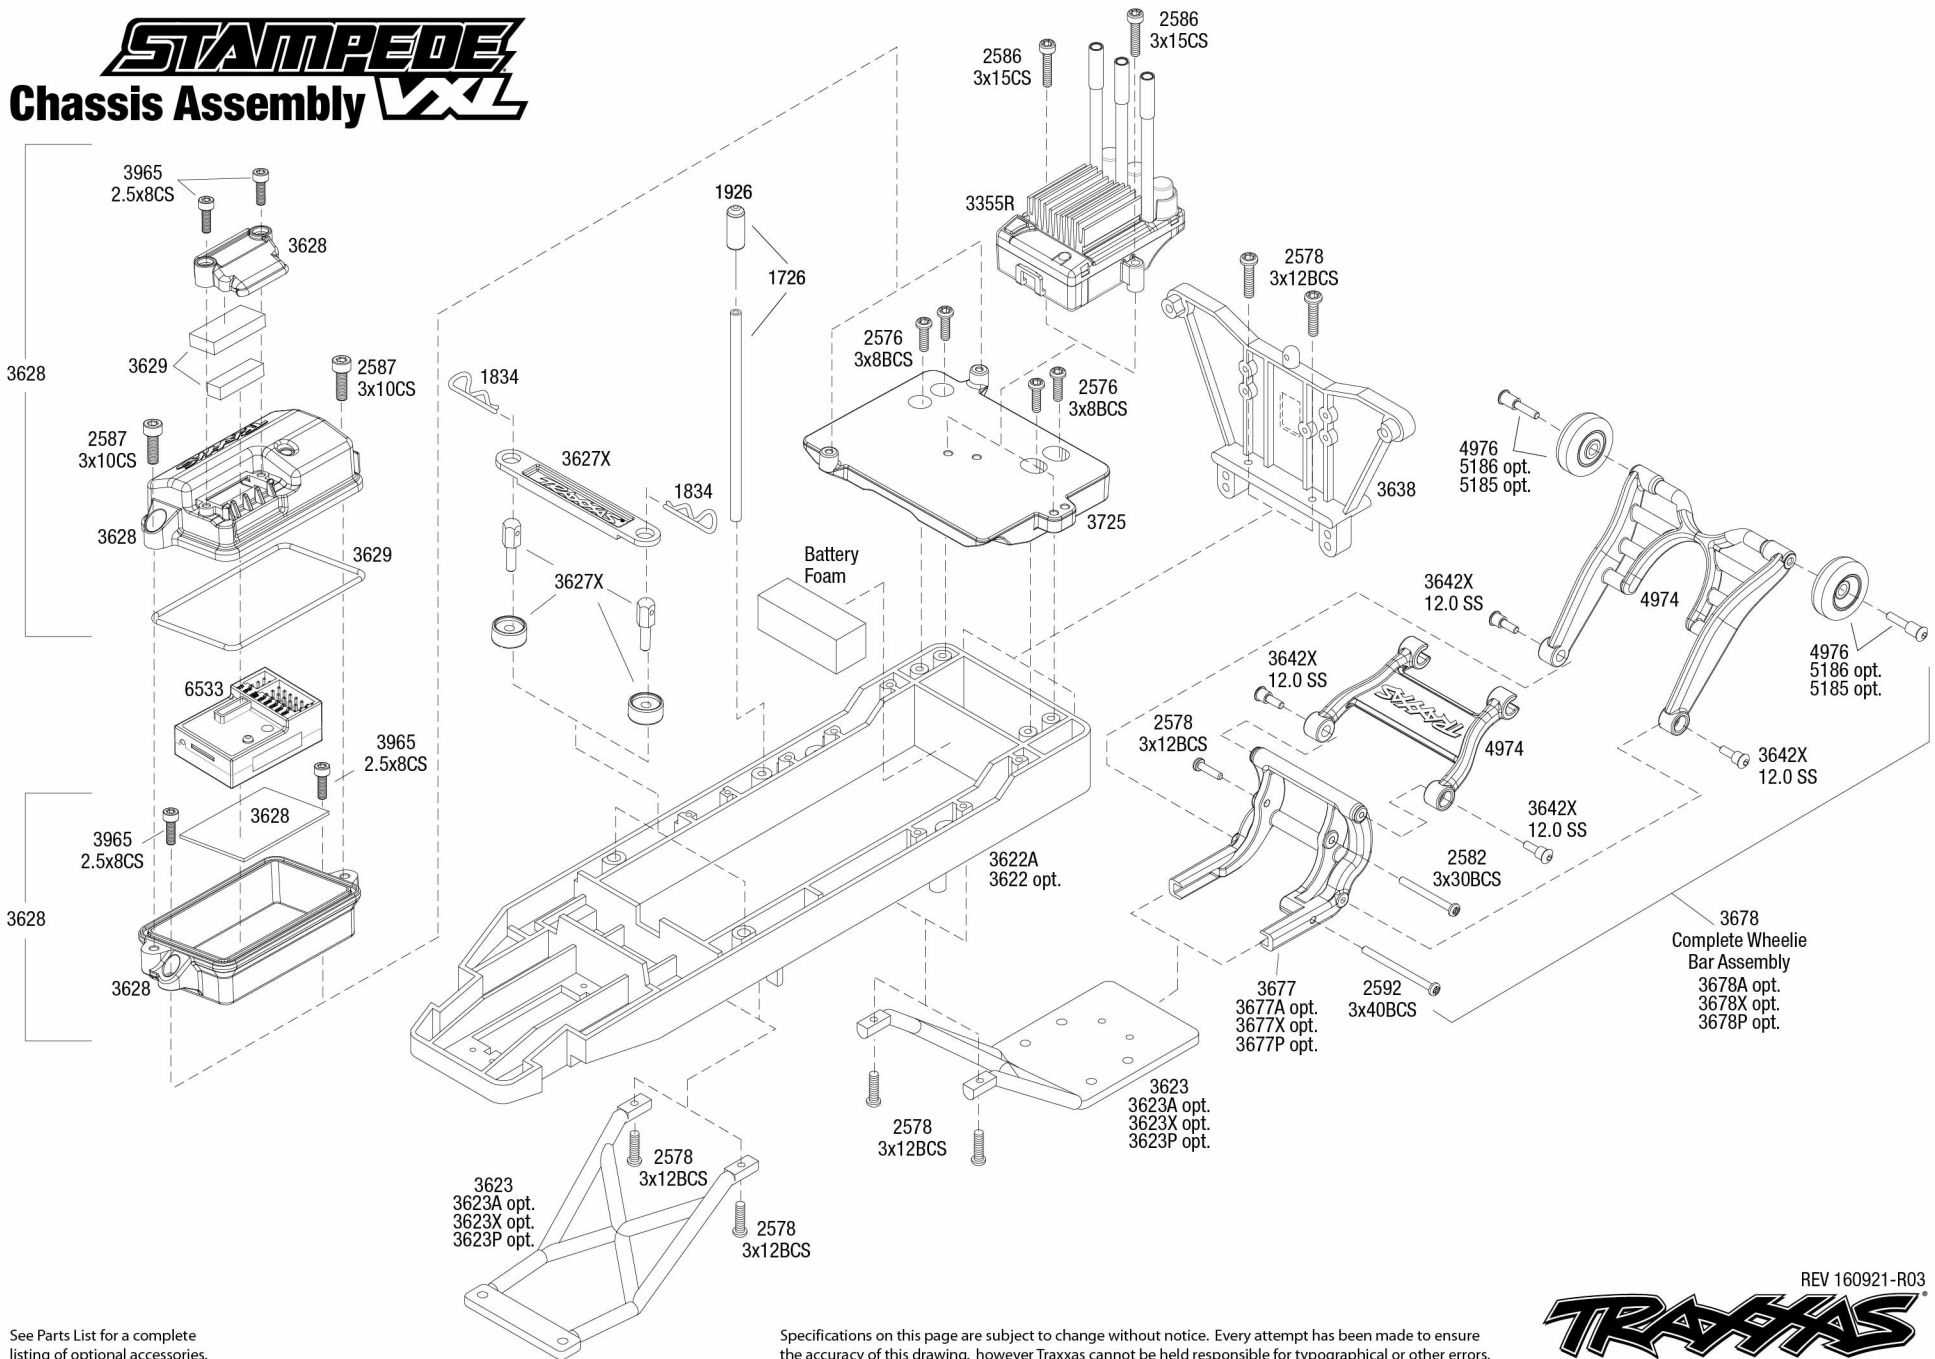

STAMPEDE

Chassis Assembly **VXL**

See Parts List for a complete listing of optional accessories.

Specifications on this page are subject to change without notice. Every attempt has been made to ensure the accuracy of this drawing, however Traxxas cannot be held responsible for typographical or other errors.

REV 160921-R03

REV 160921-R03
See Parts List for a complete listing of optional accessories.

Specifications on this page are subject to change without notice. Every attempt has been made to ensure the accuracy of this drawing, however Traxxas cannot be held responsible for typographical or other errors.

Rear Assembly

STAMPEDE

VXL

See Parts List for a complete listing of optional accessories.

REV 160921-R03
 Specifications on this page are subject to change without notice. Every attempt has been made to ensure the accuracy of this drawing, however Traxxas cannot be held responsible for typographical or other errors.

STAMPEDE VXL

Transmission Assembly

See Parts List for a complete listing of optional accessories.

Specifications on this page are subject to change without notice. Every attempt has been made to ensure the accuracy of this drawing, however Traxxas cannot be held responsible for typographical or other errors.