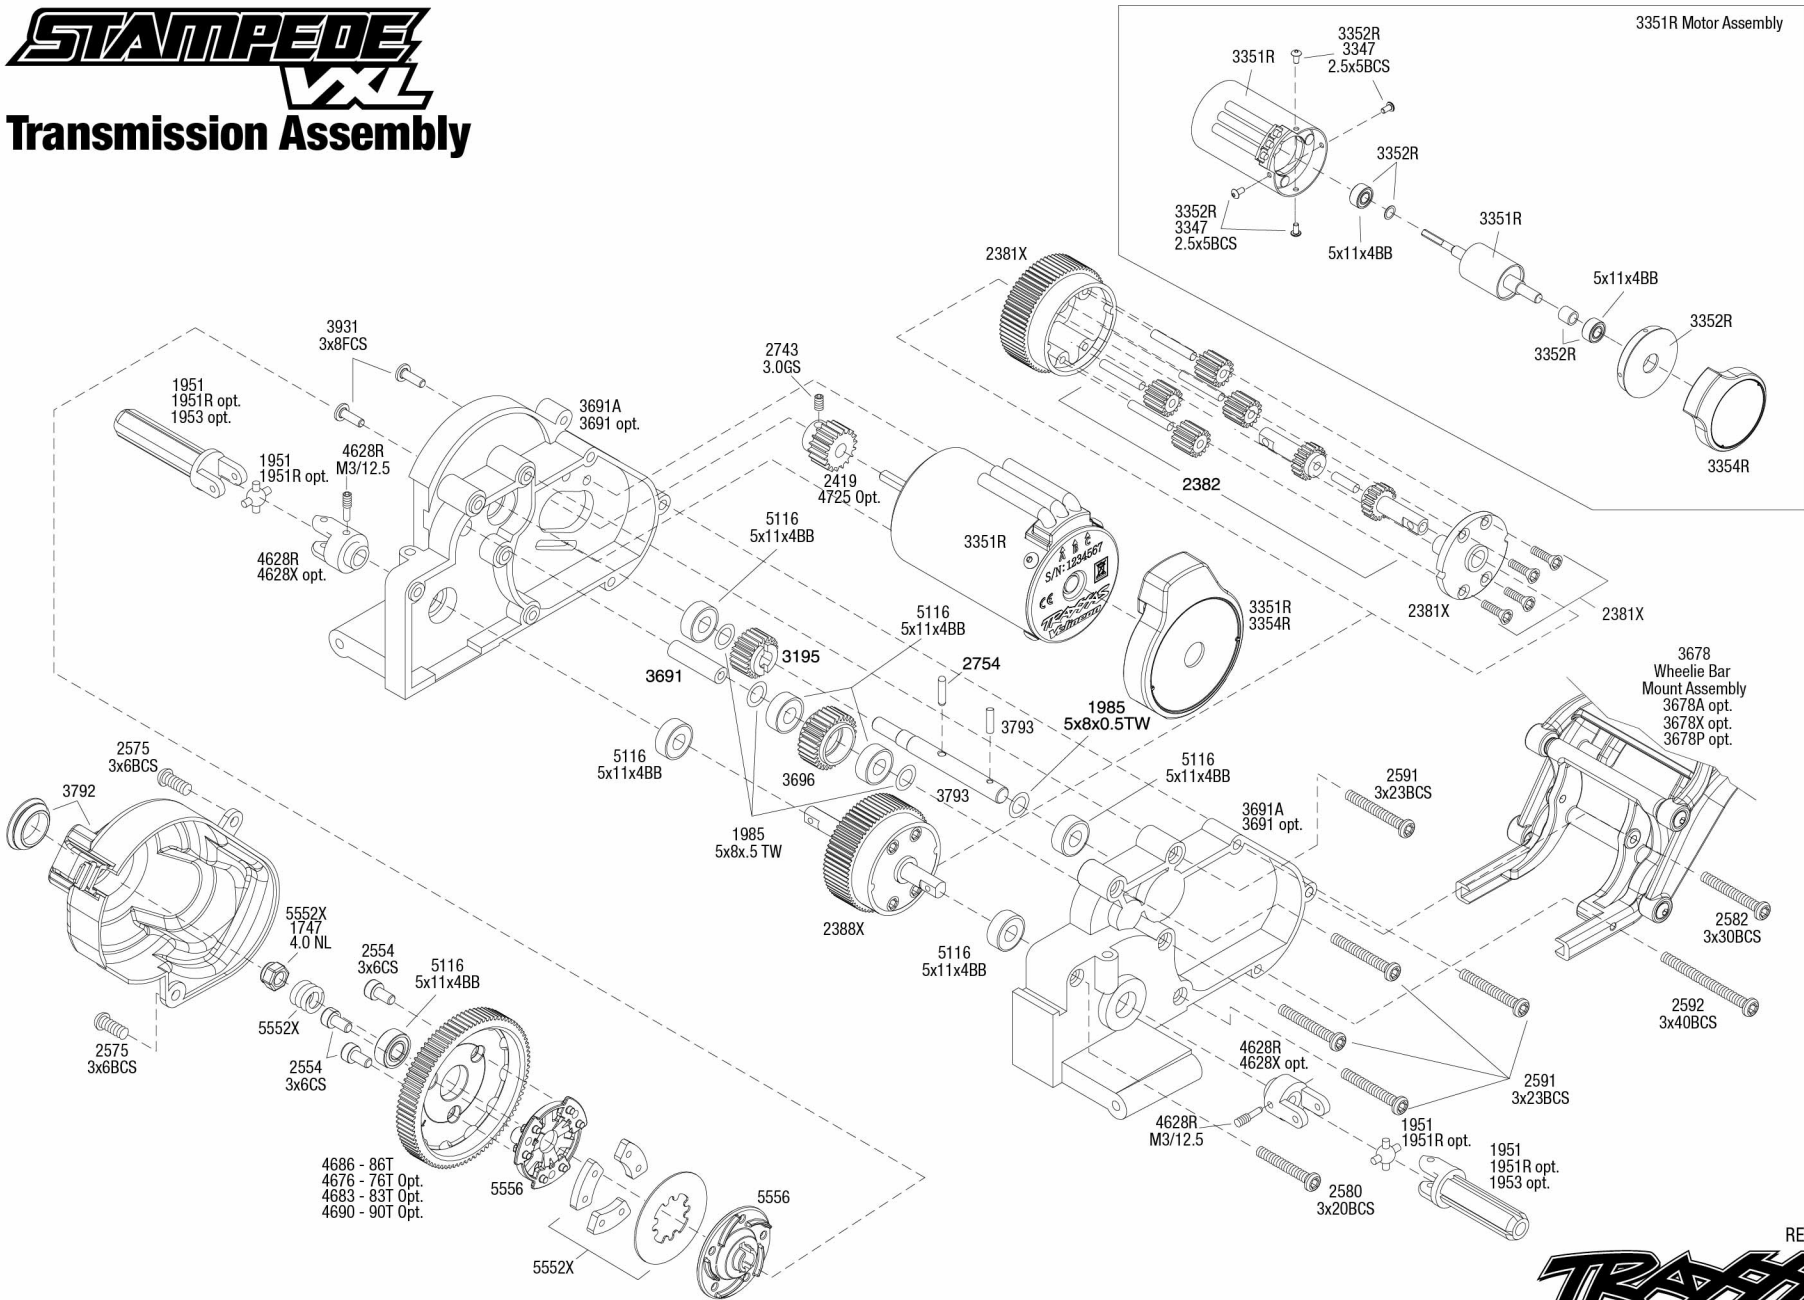

STAMPEDE VXL

Transmission Assembly

See Parts List for a complete listing of optional accessories.

Specifications on this page are subject to change without notice. Every attempt has been made to ensure the accuracy of this drawing, however Traxxas cannot be held responsible for typographical or other errors.