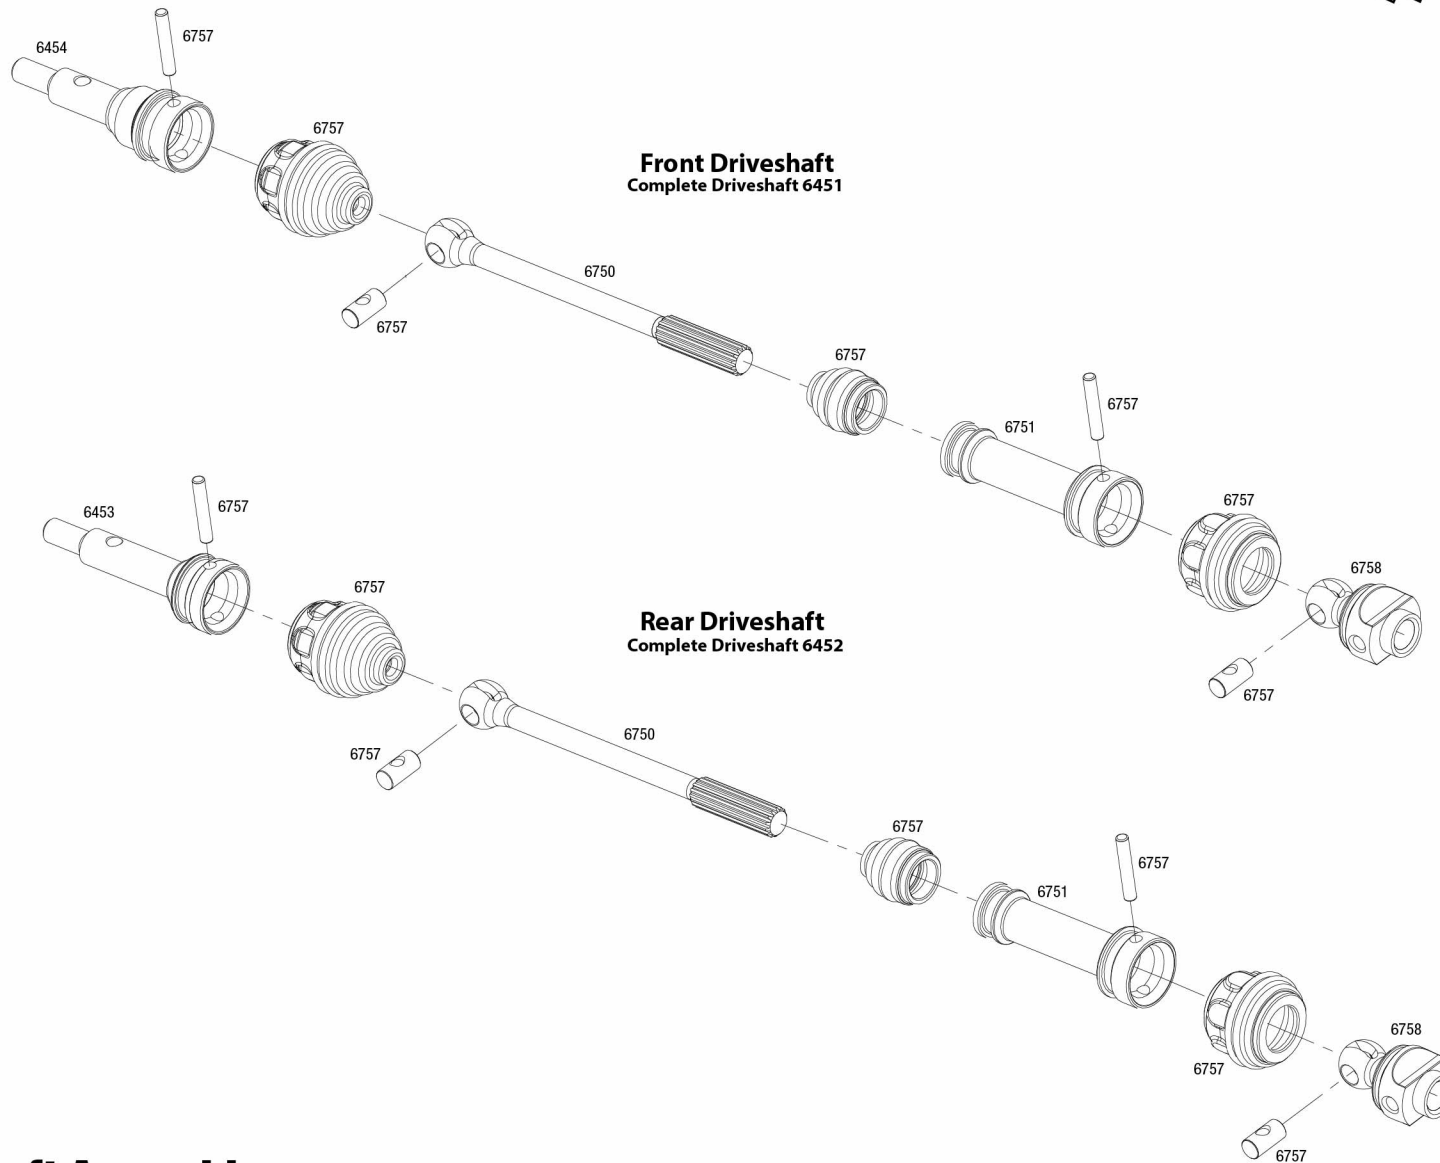

XO-1

Body & Wing Assembly

See Parts List for a complete listing of optional accessories.

REV 161208-R02
Specifications on this page are subject to change without notice. Every attempt has been made to ensure the accuracy of this drawing, however Traxxas cannot be held responsible for typographical or other errors.

Complete Damper Assembly

- SPRINGS:**
5434
Optional:
5428
5429
5430
5431
5433
5433A
5434A
5940
5941
5942
- See parts list for rates and colors

Specifications on this page are subject to change without notice. Every attempt has been made to ensure the accuracy of this drawing, however Traxxas cannot be held responsible for typographical or other errors.

See Parts List for a complete listing of optional accessories.

REV 161208-R02

Front Assembly

Rear Assembly

See Parts List for a complete listing of optional accessories.

REV 161208-R02
 Specifications on this page are subject to change without notice. Every attempt has been made to ensure the accuracy of this drawing, however Traxxas cannot be held responsible for typographical or other errors.

XO-1 Transmission Assembly

Front Differential

Rear Differential

See Parts List for a complete listing of optional accessories.

REV 161208-R02
Specifications on this page are subject to change without notice. Every attempt has been made to ensure the accuracy of this drawing, however Traxxas cannot be held responsible for typographical or other errors.