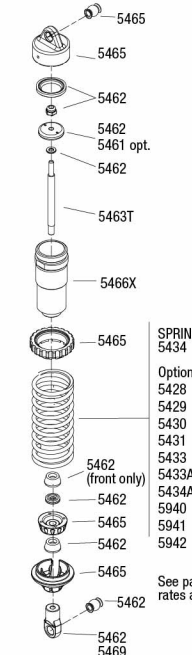

1. **SPRINGS:**
   5434
   Optional:
   5428
   5429
   5430
   5431
   5433
   5433A
   5434A
   5940
   5941
   5942
2. See parts list for rates and colors

Specifications on this page are subject to change without notice. Every attempt has been made to ensure the accuracy of this drawing, however Traxxas cannot be held responsible for typographical or other errors.

REV 161208-R02

Front Assembly