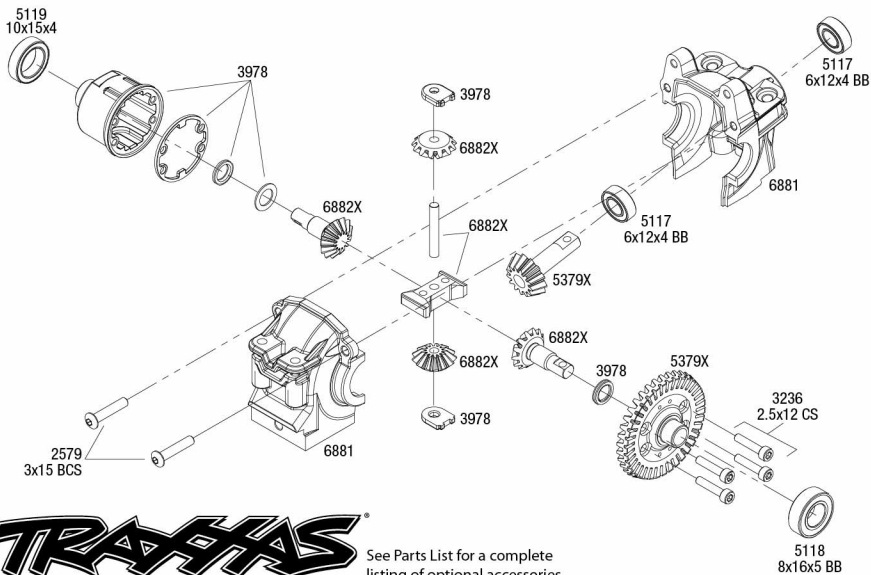

XO-1

Body & Wing Assembly

See Parts List for a complete listing of optional accessories.

REV 161208-R02
Specifications on this page are subject to change without notice. Every attempt has been made to ensure the accuracy of this drawing, however Traxxas cannot be held responsible for typographical or other errors.

Complete Damper Assembly

- SPRINGS:**
5434
Optional:
5428
5429
5430
5431
5433
5433A
5434A
5940
5941
5942
- See parts list for rates and colors

Specifications on this page are subject to change without notice. Every attempt has been made to ensure the accuracy of this drawing, however Traxxas cannot be held responsible for typographical or other errors.

See Parts List for a complete listing of optional accessories.

REV 161208-R02

Front Assembly

Rear Assembly

See Parts List for a complete listing of optional accessories.

REV 161208-R02
 Specifications on this page are subject to change without notice. Every attempt has been made to ensure the accuracy of this drawing, however Traxxas cannot be held responsible for typographical or other errors.

XO-1 Transmission Assembly

Front Differential

Rear Differential

See Parts List for a complete listing of optional accessories.

REV 161208-R02
Specifications on this page are subject to change without notice. Every attempt has been made to ensure the accuracy of this drawing, however Traxxas cannot be held responsible for typographical or other errors.