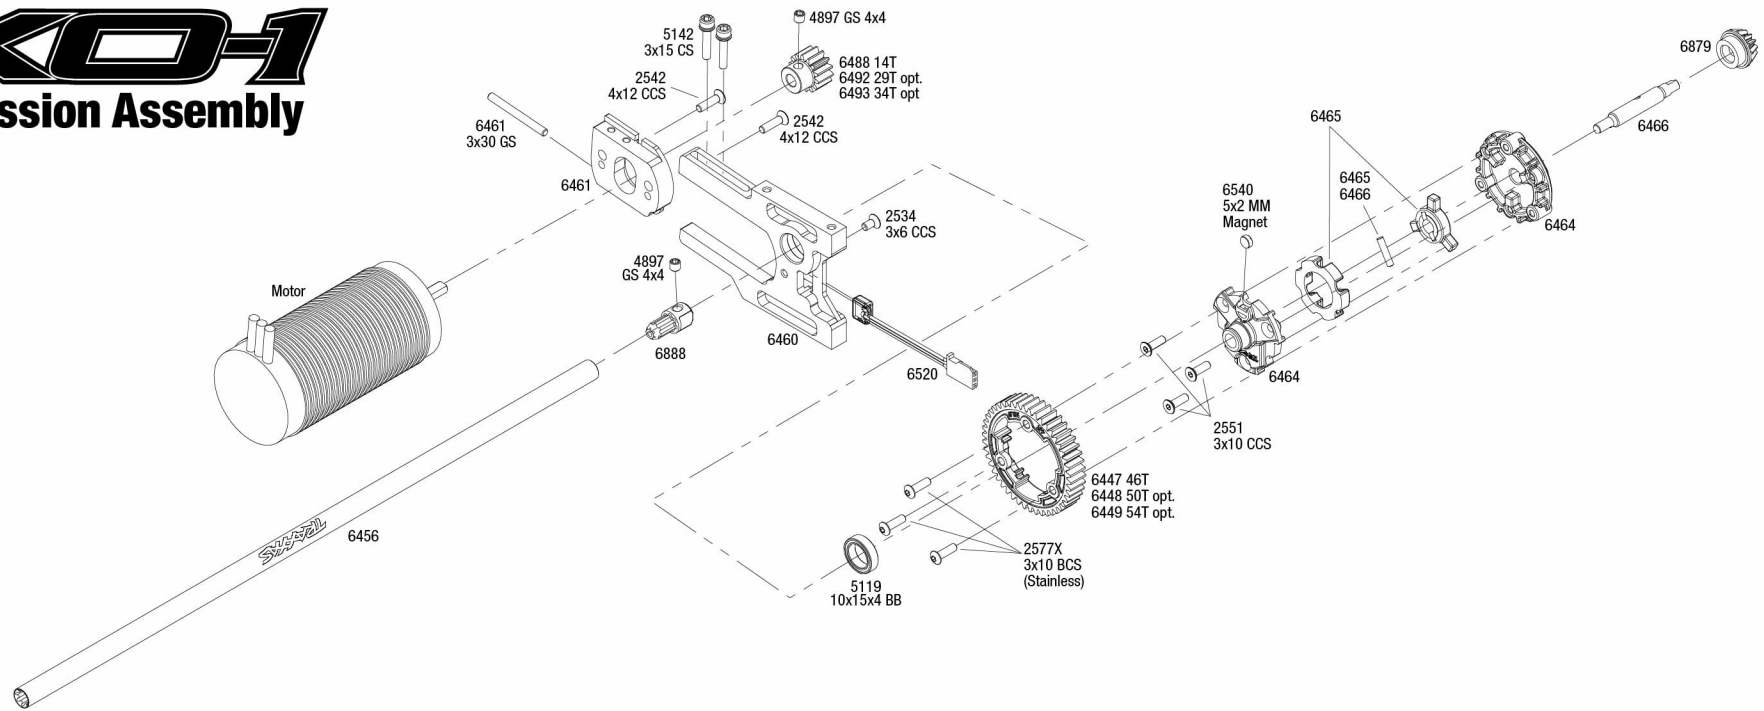

XO-1 Transmission Assembly

Front Differential