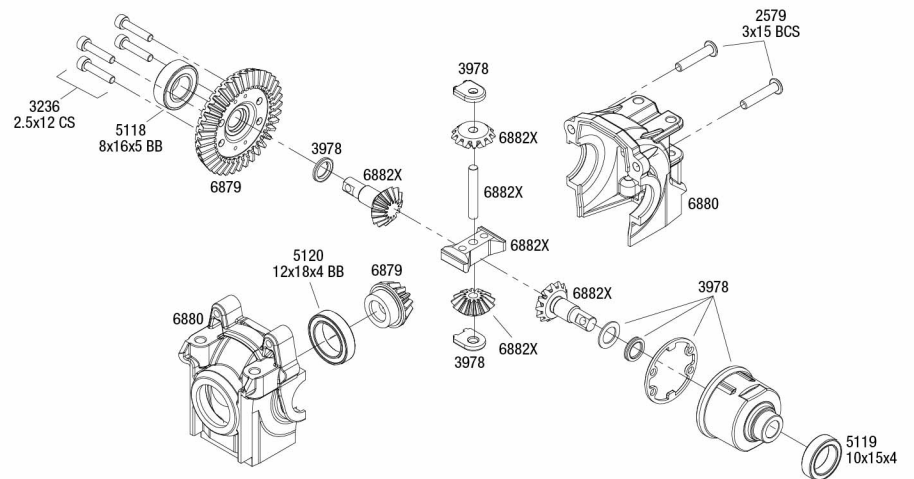

Complete Damper Assembly

- SPRINGS:**
5434
Optional:
5428
5429
5430
5431
5433
5433A
5434A
5940
5941
5942
- See parts list for rates and colors

Specifications on this page are subject to change without notice. Every attempt has been made to ensure the accuracy of this drawing, however Traxxas cannot be held responsible for typographical or other errors.

See Parts List for a complete listing of optional accessories.

REV 161208-R02

Front Assembly

Rear Assembly

See Parts List for a complete listing of optional accessories.

REV 161208-R02
 Specifications on this page are subject to change without notice. Every attempt has been made to ensure the accuracy of this drawing, however Traxxas cannot be held responsible for typographical or other errors.

XO-1 Transmission Assembly

Front Differential

Rear Differential

See Parts List for a complete listing of optional accessories.

REV 161208-R02
Specifications on this page are subject to change without notice. Every attempt has been made to ensure the accuracy of this drawing, however Traxxas cannot be held responsible for typographical or other errors.