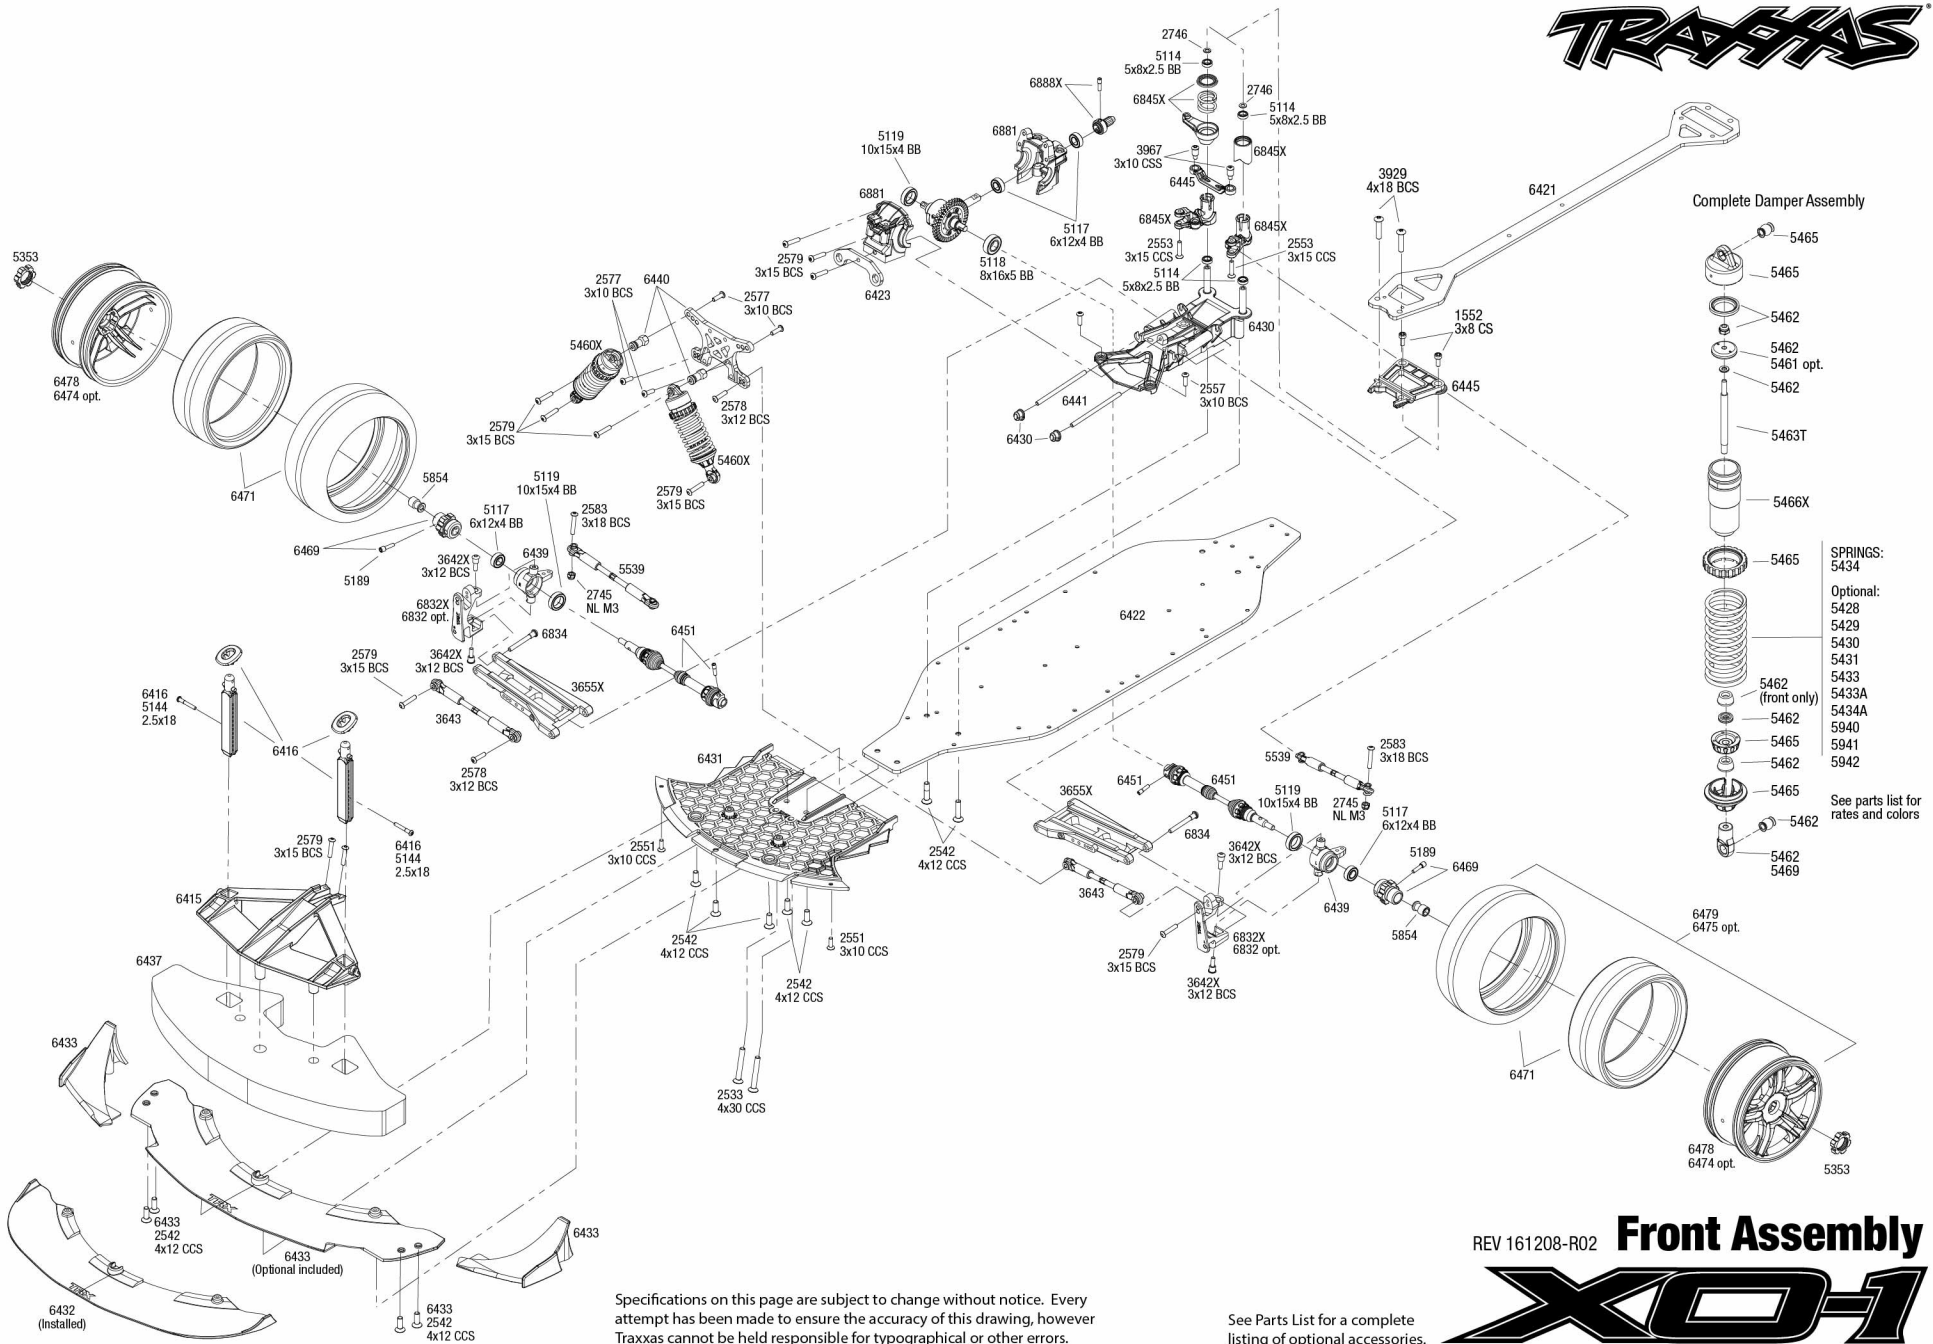

Complete Damper Assembly