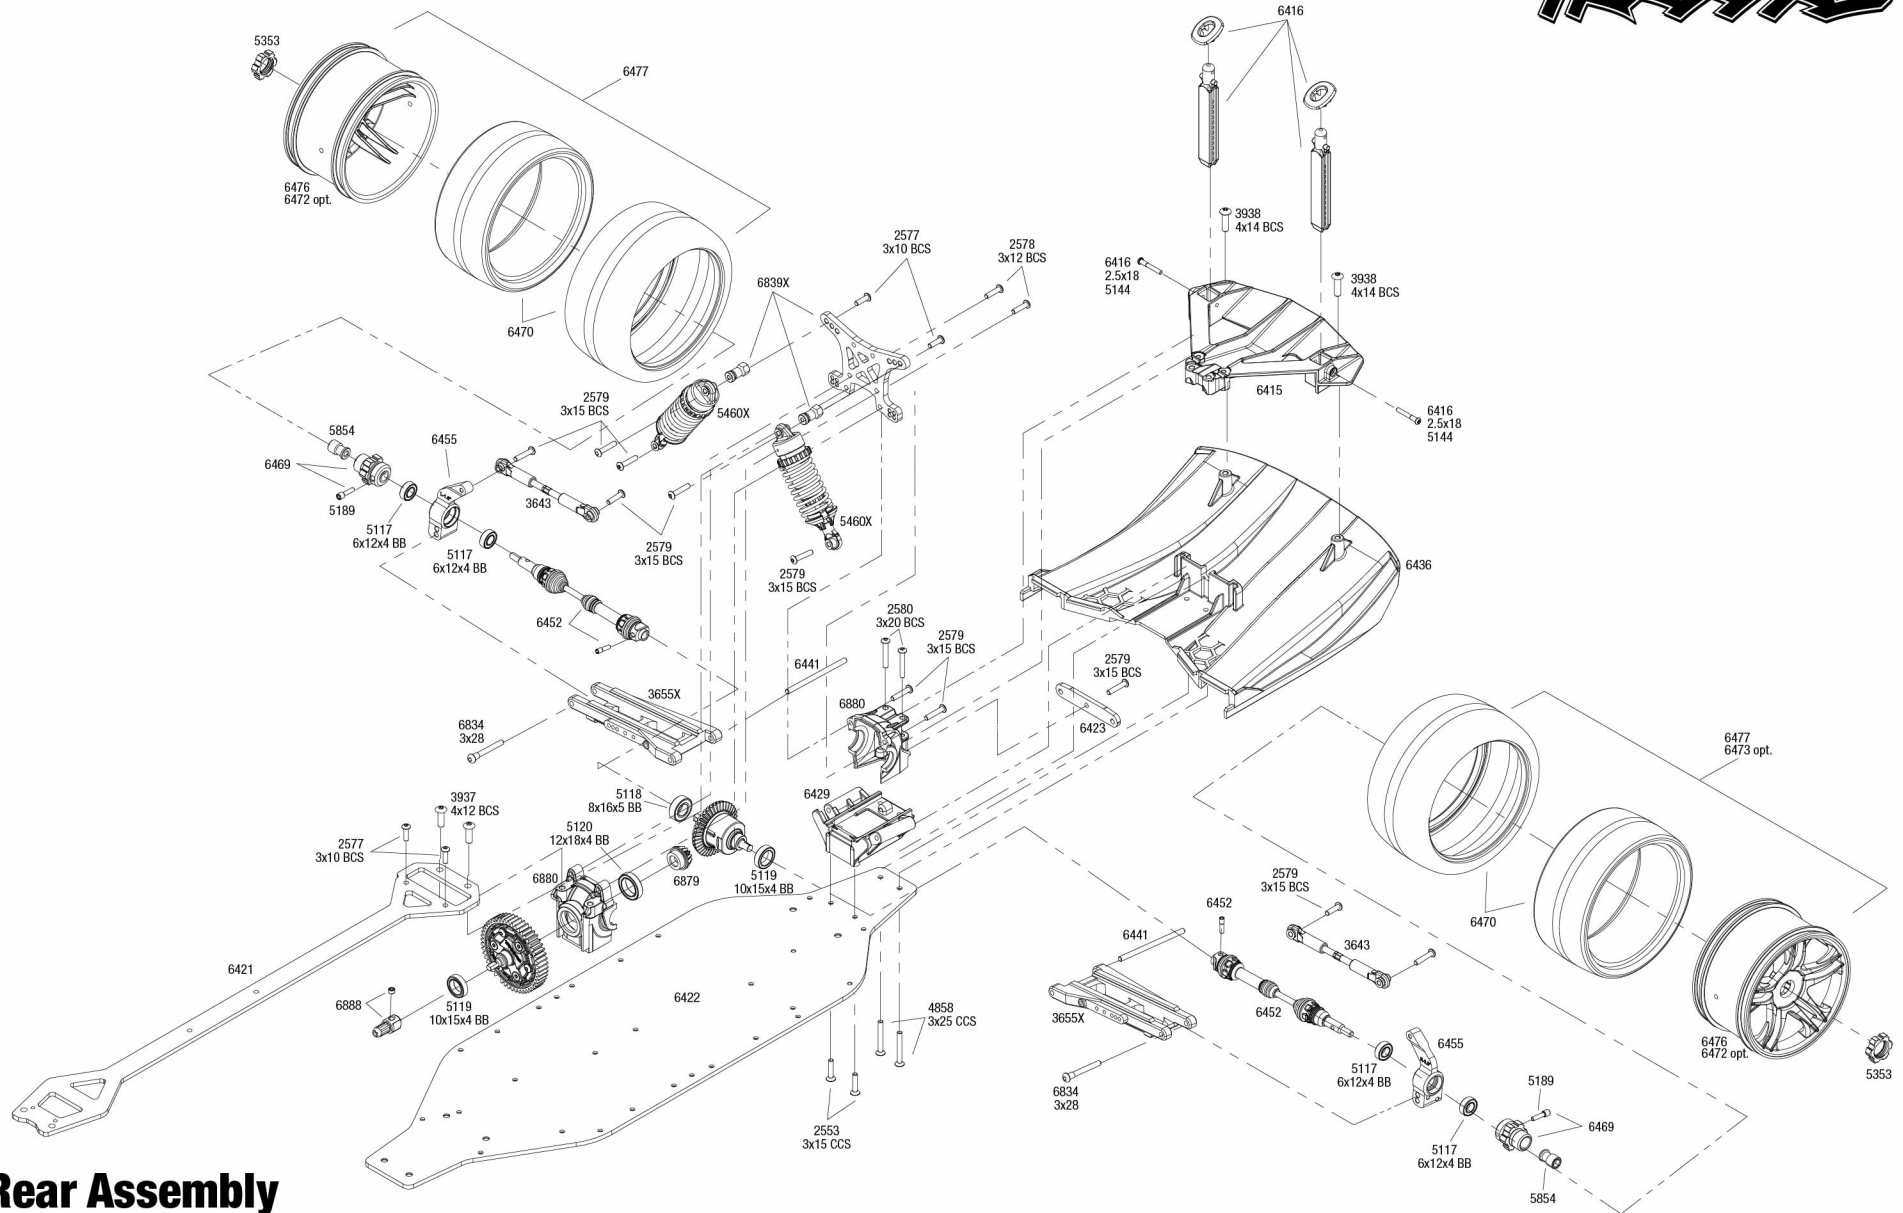

XO-1

Body & Wing Assembly

See Parts List for a complete listing of optional accessories.

REV 161208-R02
Specifications on this page are subject to change without notice. Every attempt has been made to ensure the accuracy of this drawing, however Traxxas cannot be held responsible for typographical or other errors.

Complete Damper Assembly

- SPRINGS:**
5434
Optional:
5428
5429
5430
5431
5433
5433A
5434A
5940
5941
5942
- See parts list for rates and colors

Specifications on this page are subject to change without notice. Every attempt has been made to ensure the accuracy of this drawing, however Traxxas cannot be held responsible for typographical or other errors.

See Parts List for a complete listing of optional accessories.

REV 161208-R02

Front Assembly

Rear Assembly

See Parts List for a complete listing of optional accessories.

REV 161208-R02
 Specifications on this page are subject to change without notice. Every attempt has been made to ensure the accuracy of this drawing, however Traxxas cannot be held responsible for typographical or other errors.