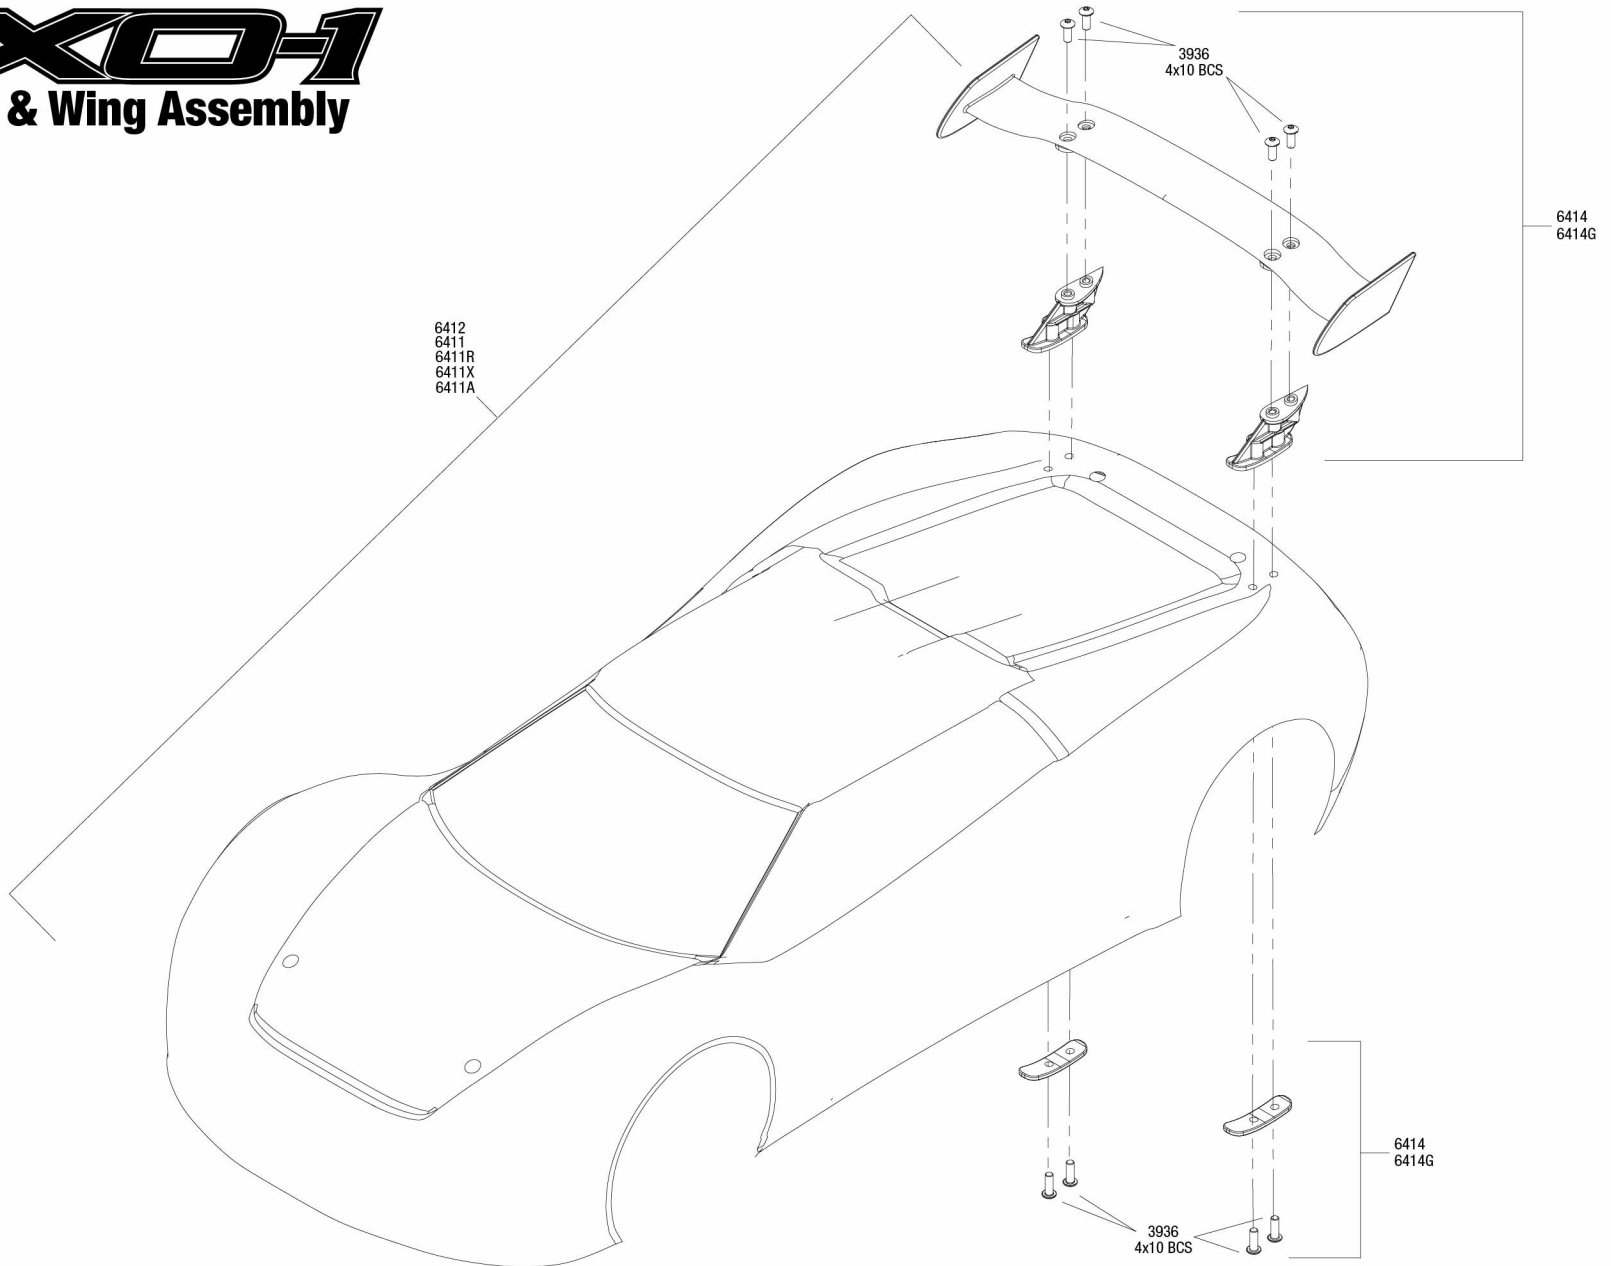

XO-1

Body & Wing Assembly

See Parts List for a complete listing of optional accessories.

REV 161208-R02
Specifications on this page are subject to change without notice. Every attempt has been made to ensure the accuracy of this drawing, however Traxxas cannot be held responsible for typographical or other errors.

Complete Damper Assembly

- SPRINGS:**
5434
Optional:
5428
5429
5430
5431
5433
5433A
5434A
5940
5941
5942
- See parts list for rates and colors

Specifications on this page are subject to change without notice. Every attempt has been made to ensure the accuracy of this drawing, however Traxxas cannot be held responsible for typographical or other errors.