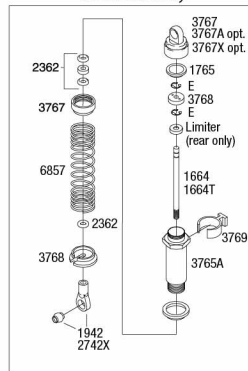

## Driveshafts

## Driveshaft Assembly

Shock Assembly

REV 140324-R00  
See Parts List for a complete listing of optional accessories.

Specifications on this page are subject to change without notice. Every attempt has been made to ensure the accuracy of this drawing, however Traxxas cannot be held responsible for typographical or other errors.