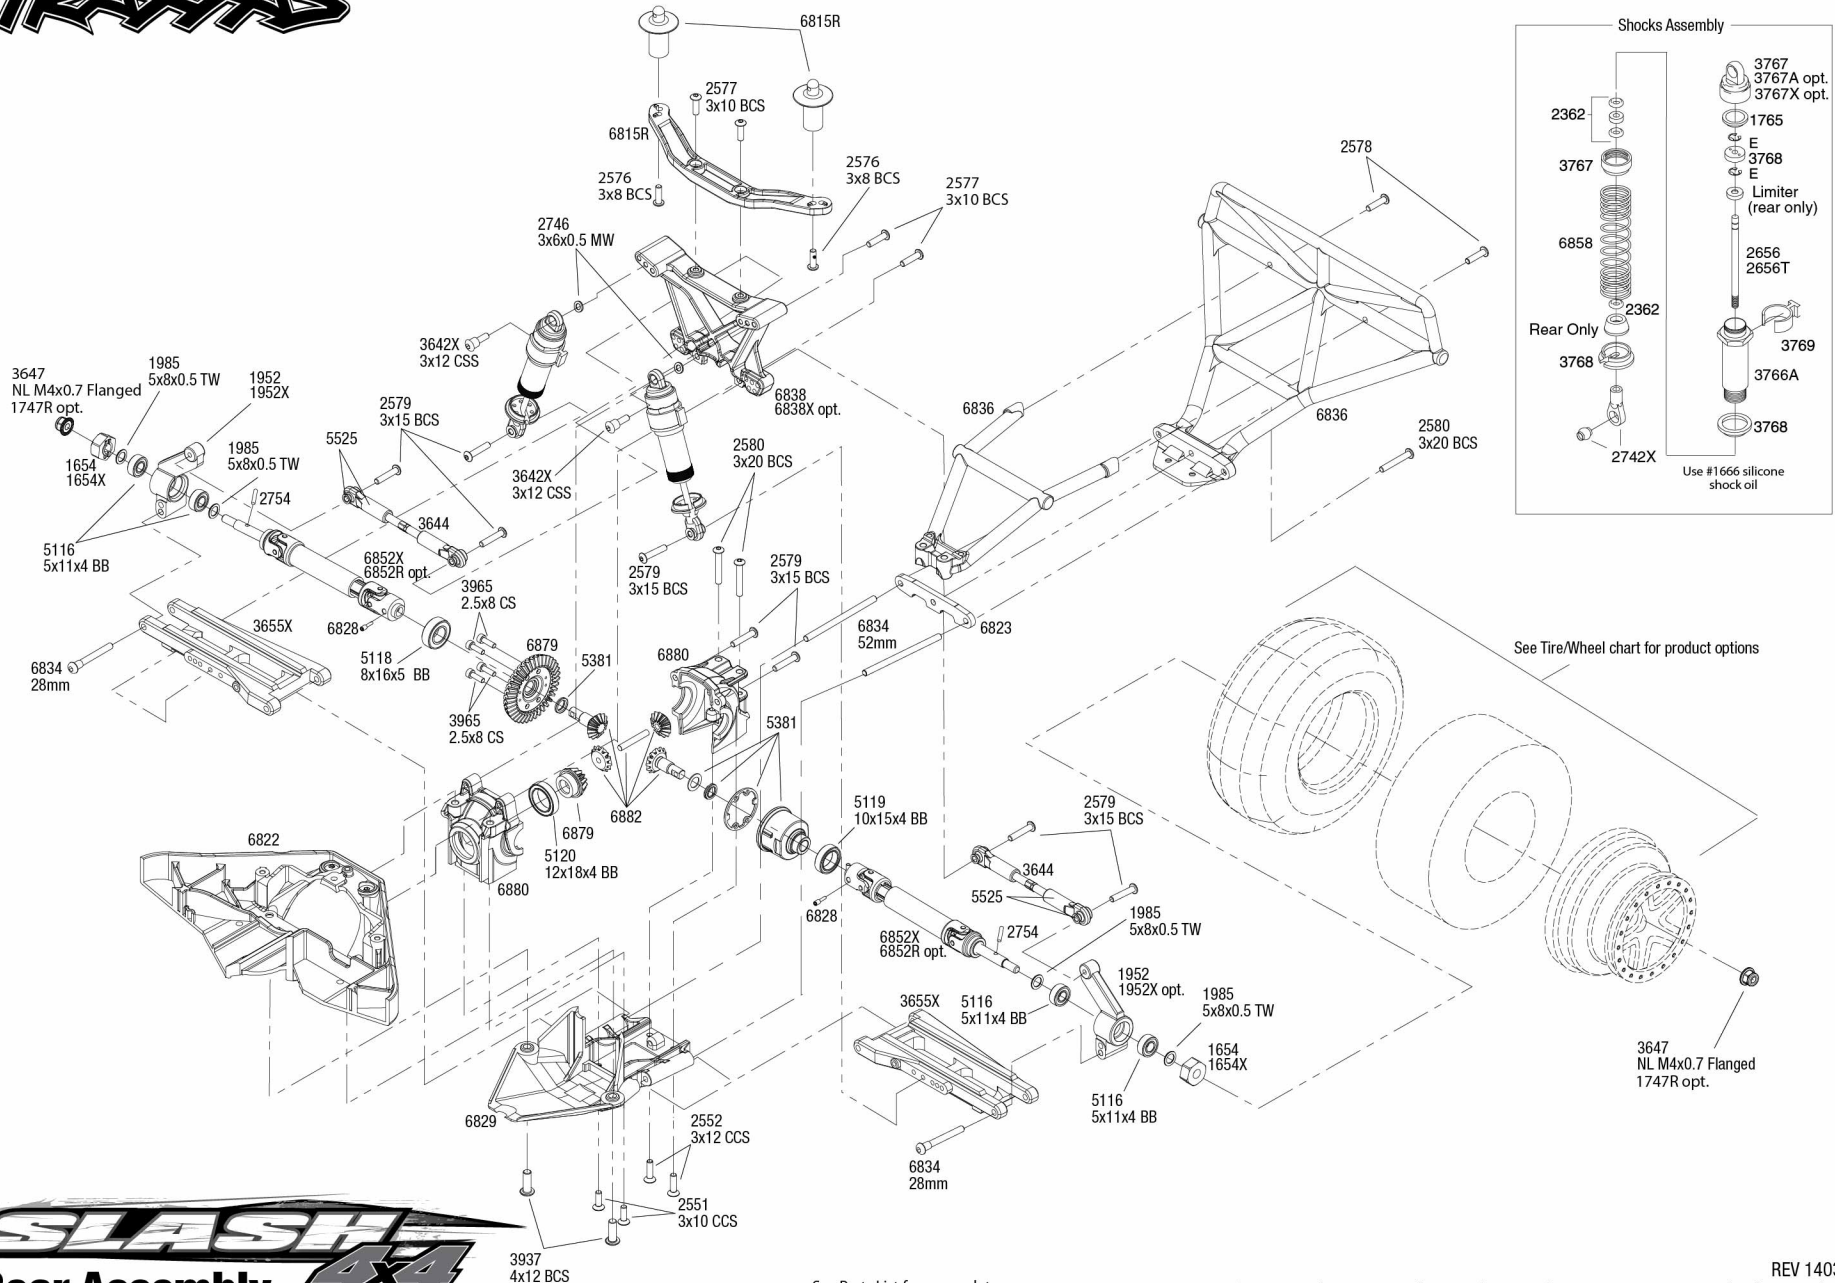

## Driveshaft Assembly

Shock Assembly

REV 140324-R00  
See Parts List for a complete listing of optional accessories.

Specifications on this page are subject to change without notice. Every attempt has been made to ensure the accuracy of this drawing, however Traxxas cannot be held responsible for typographical or other errors.

\*\*Use only with Dodge Replica Short-Course Body (Part #6833)