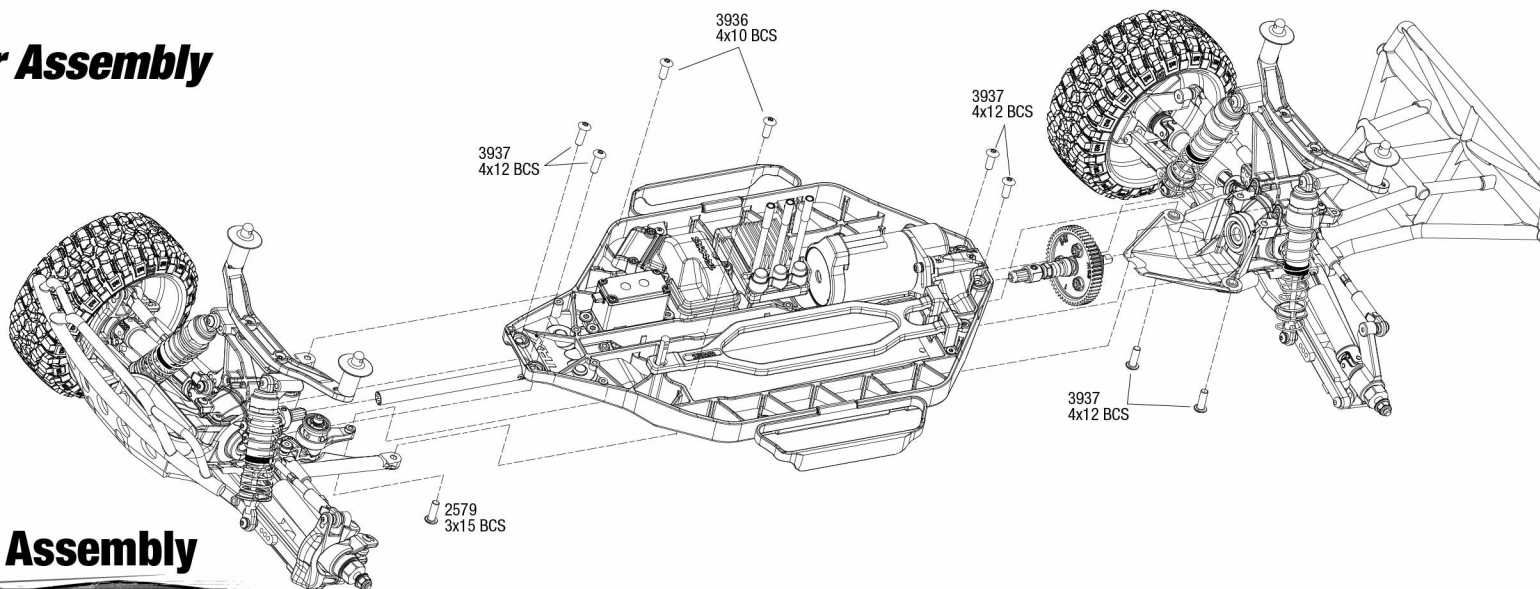

## Driveshafts

## Driveshaft Assembly

Shock Assembly

REV 140324-R00  
See Parts List for a complete listing of optional accessories.

Specifications on this page are subject to change without notice. Every attempt has been made to ensure the accuracy of this drawing, however Traxxas cannot be held responsible for typographical or other errors.

\*\*Use only with Dodge Replica Short-Course Body (Part #6833)