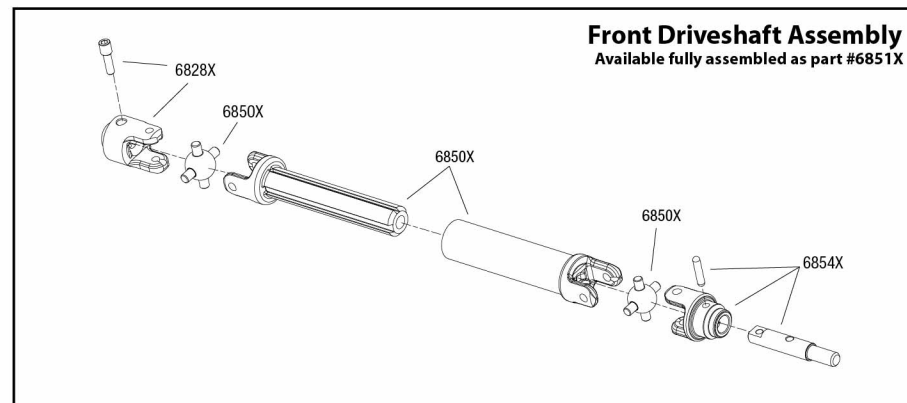

## Driveshafts

## Driveshaft Assembly

Shock Assembly

REV 140324-R00  
See Parts List for a complete listing of optional accessories.

Specifications on this page are subject to change without notice. Every attempt has been made to ensure the accuracy of this drawing, however Traxxas cannot be held responsible for typographical or other errors.

\*\*Use only with Dodge Replica Short-Course Body (Part #6833)