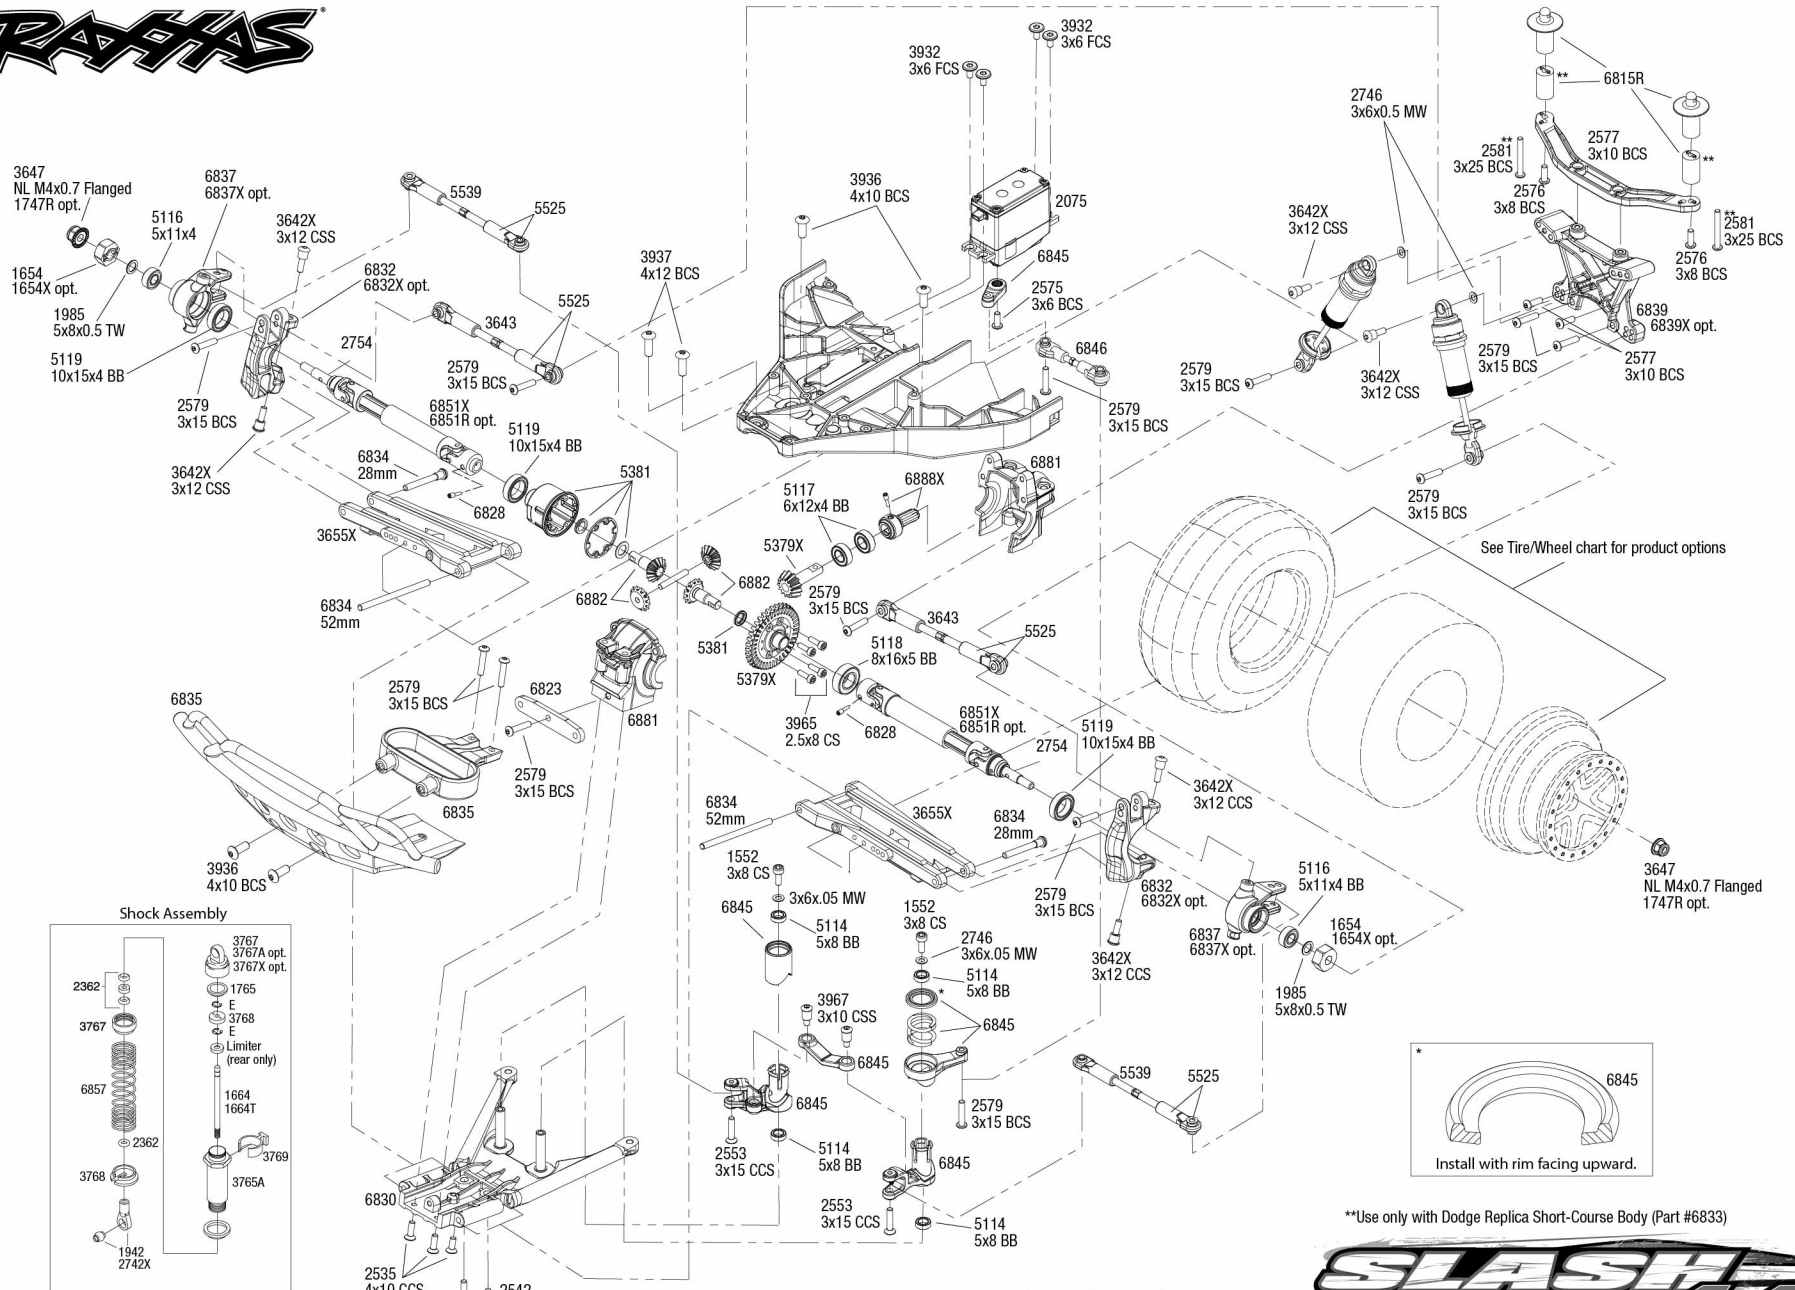

## Driveshafts

## Driveshaft Assembly

Shock Assembly

REV 140324-R00  
See Parts List for a complete listing of optional accessories.

Specifications on this page are subject to change without notice. Every attempt has been made to ensure the accuracy of this drawing, however Traxxas cannot be held responsible for typographical or other errors.

\*\*Use only with Dodge Replica Short-Course Body (Part #6833)

# SLASH 4x4