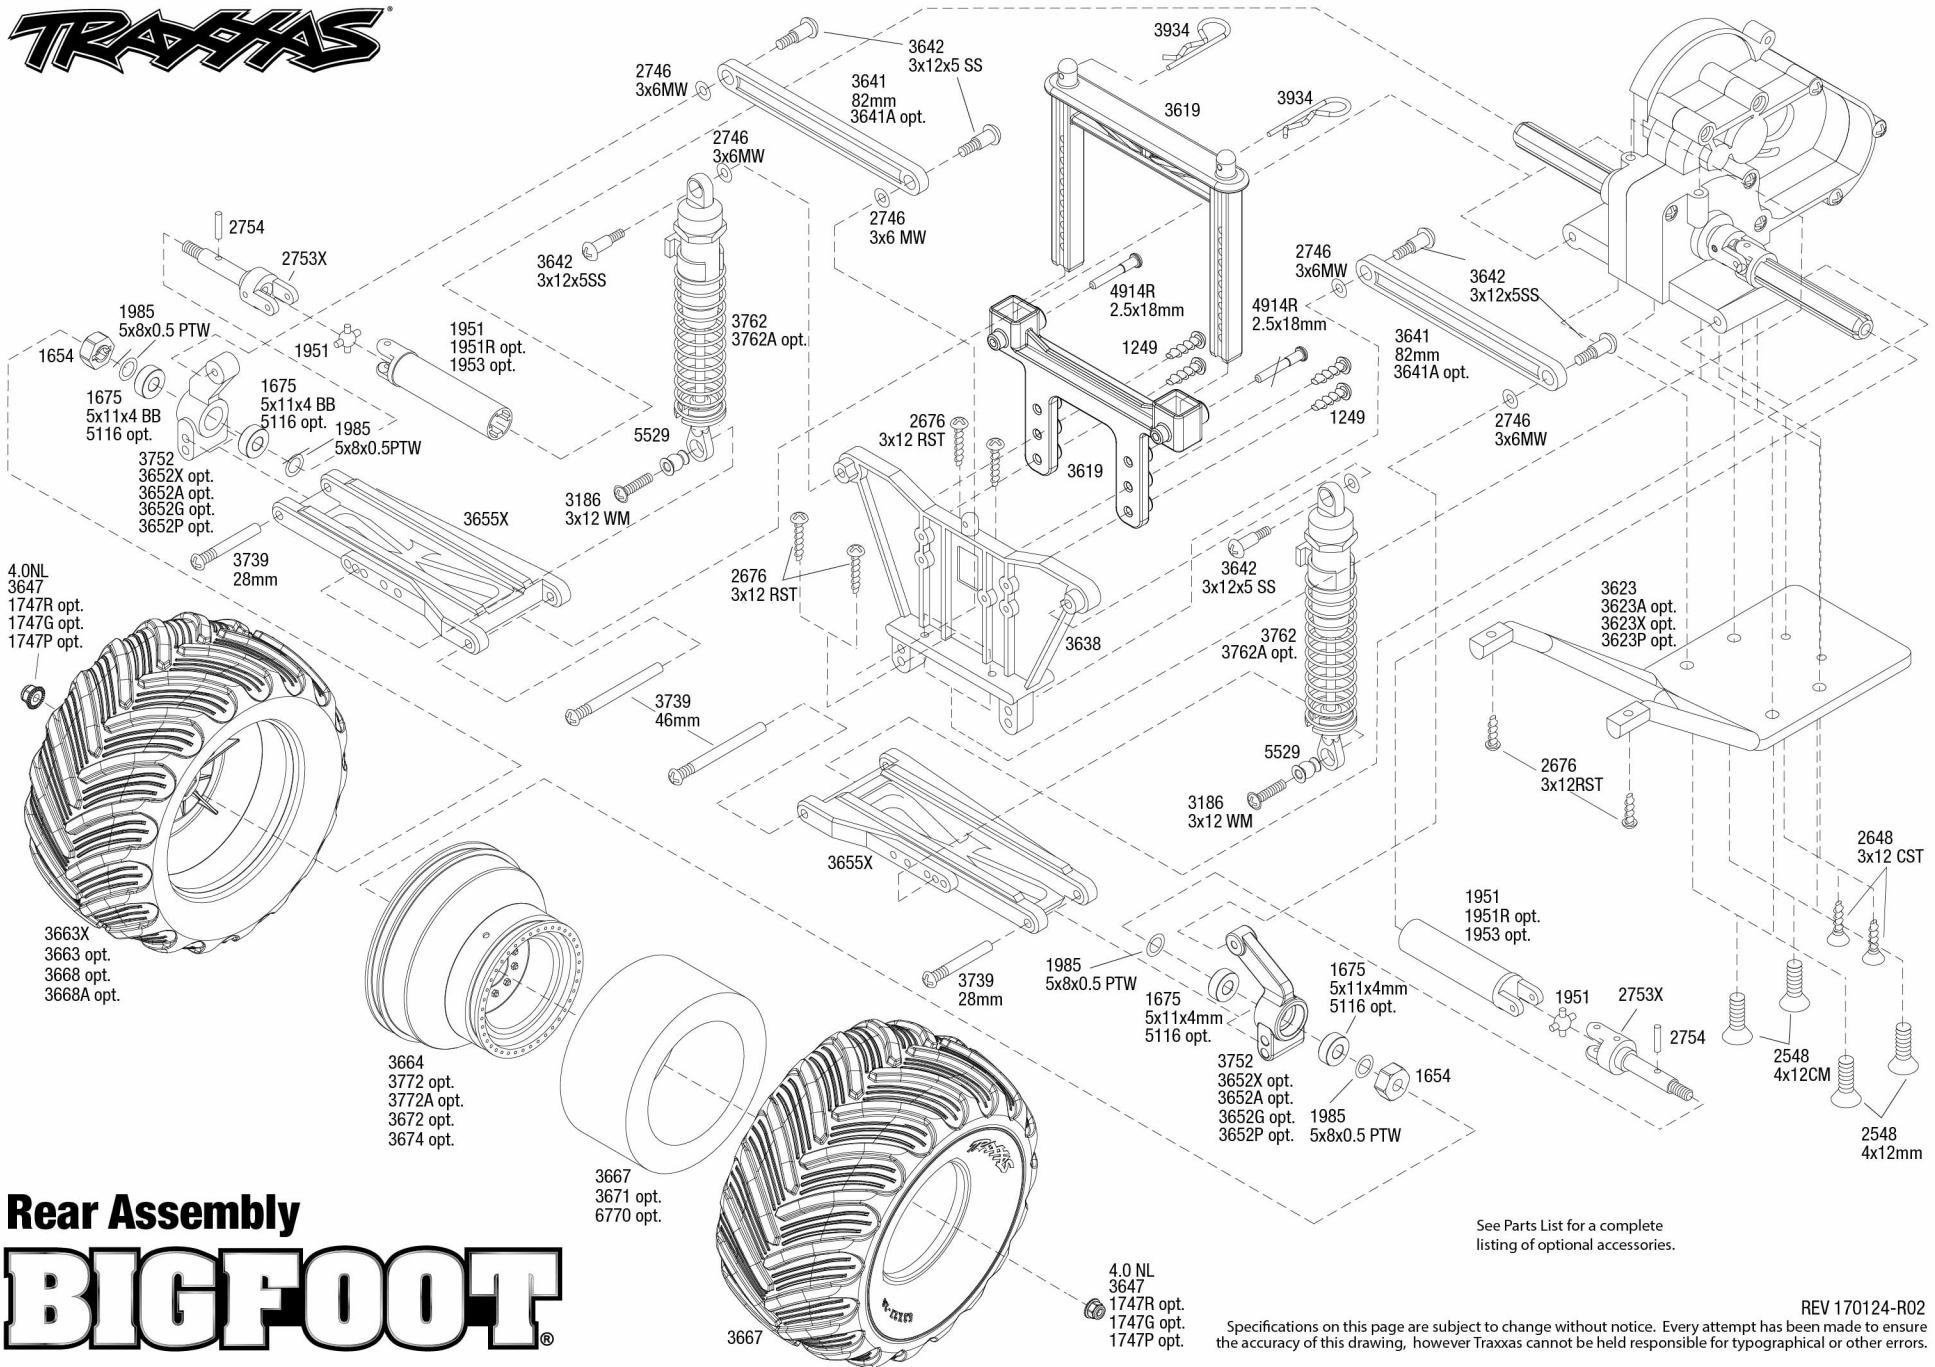

## Body Assembly

See Parts List for a complete listing of optional accessories.

REV 170124-R02  
 Specifications on this page are subject to change without notice. Every attempt has been made to ensure the accuracy of this drawing, however Traxxas cannot be held responsible for typographical or other errors.

## Rear Assembly