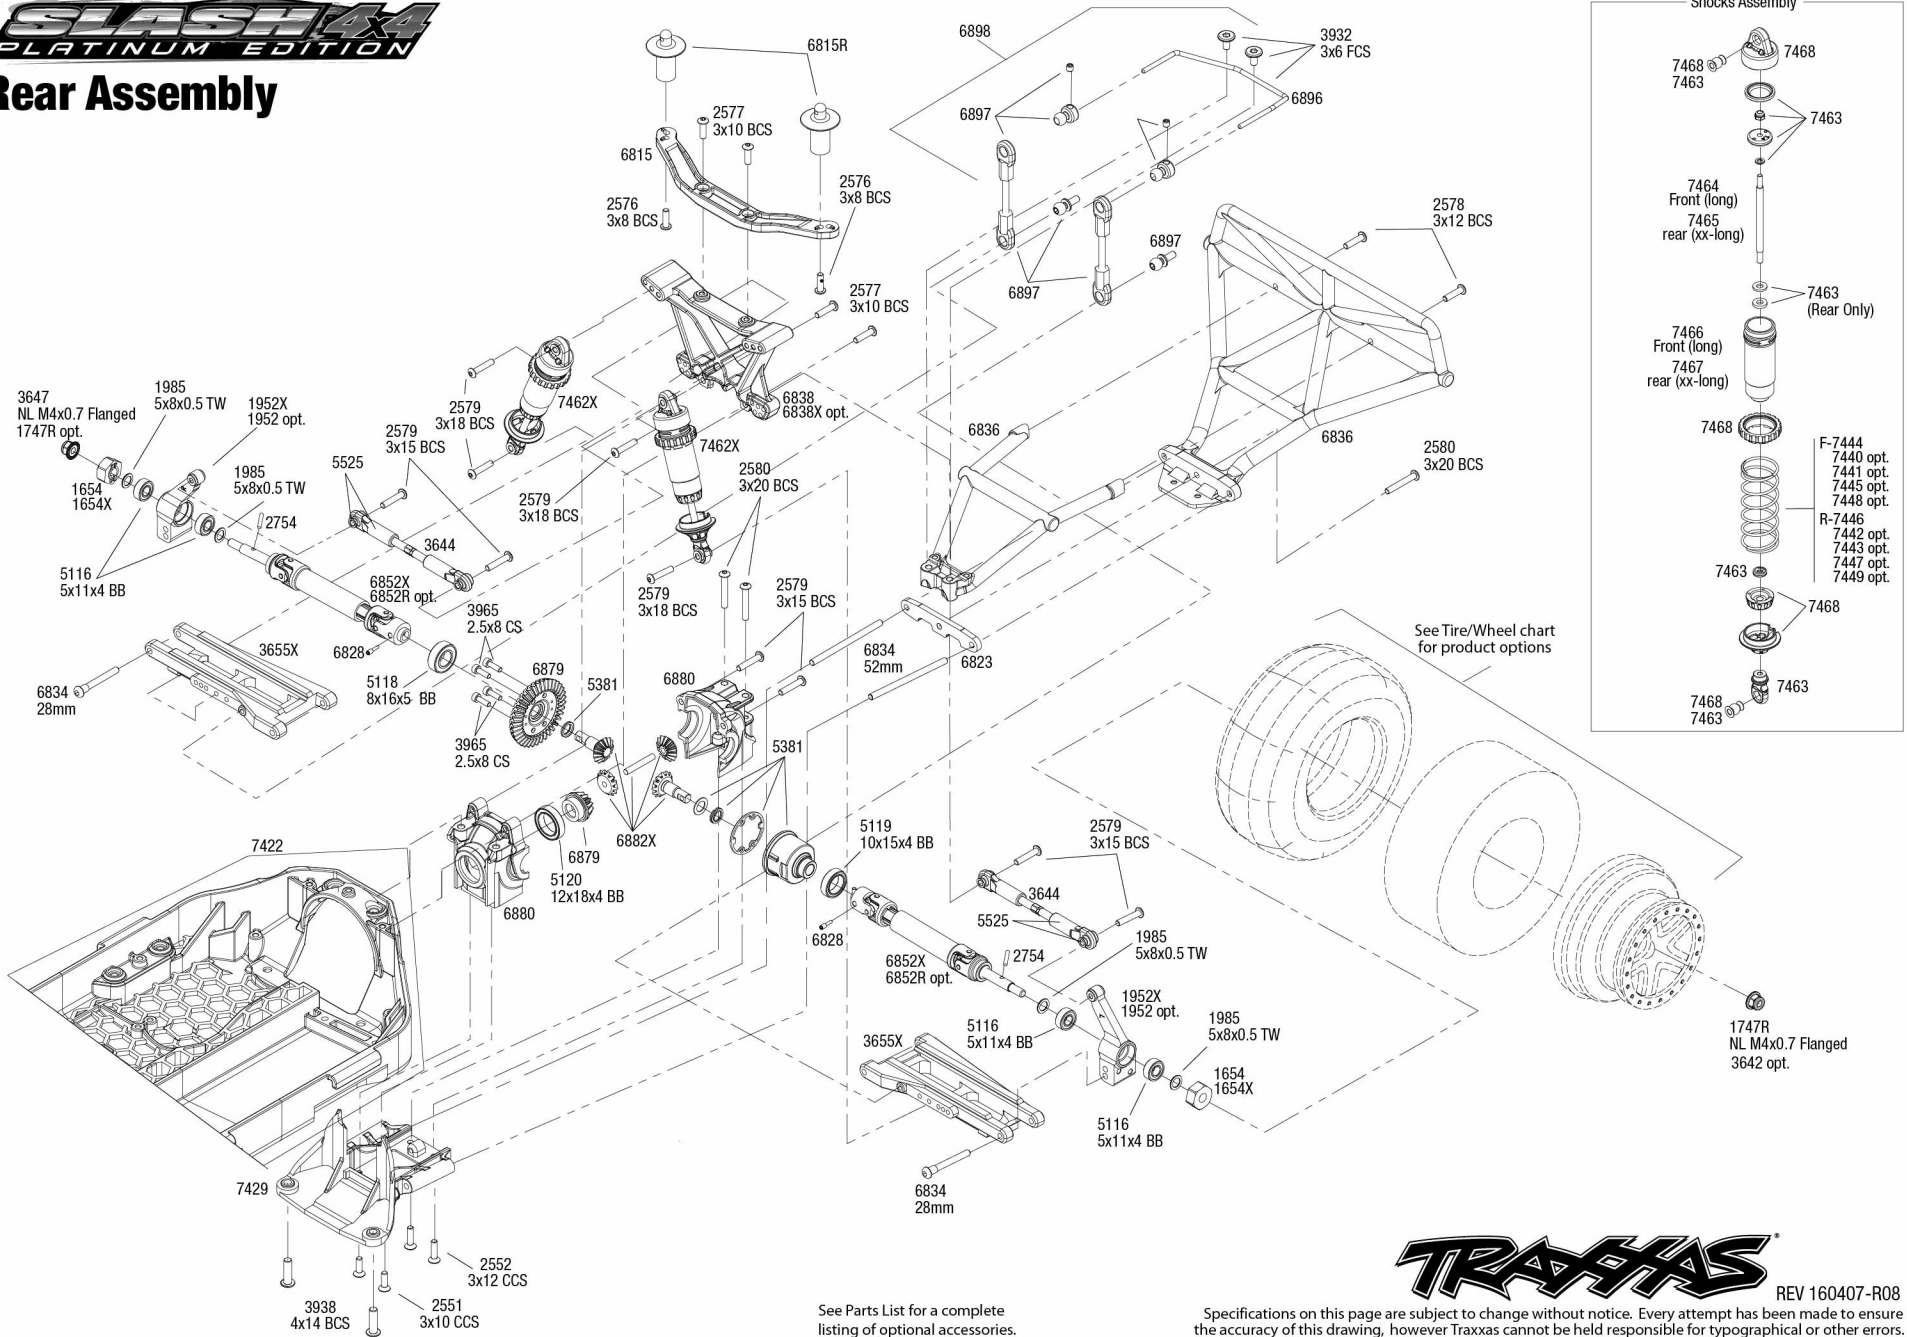

Rear Assembly

See Parts List for a complete listing of optional accessories.

Specifications on this page are subject to change without notice. Every attempt has been made to ensure the accuracy of this drawing, however Traxxas cannot be held responsible for typographical or other errors.