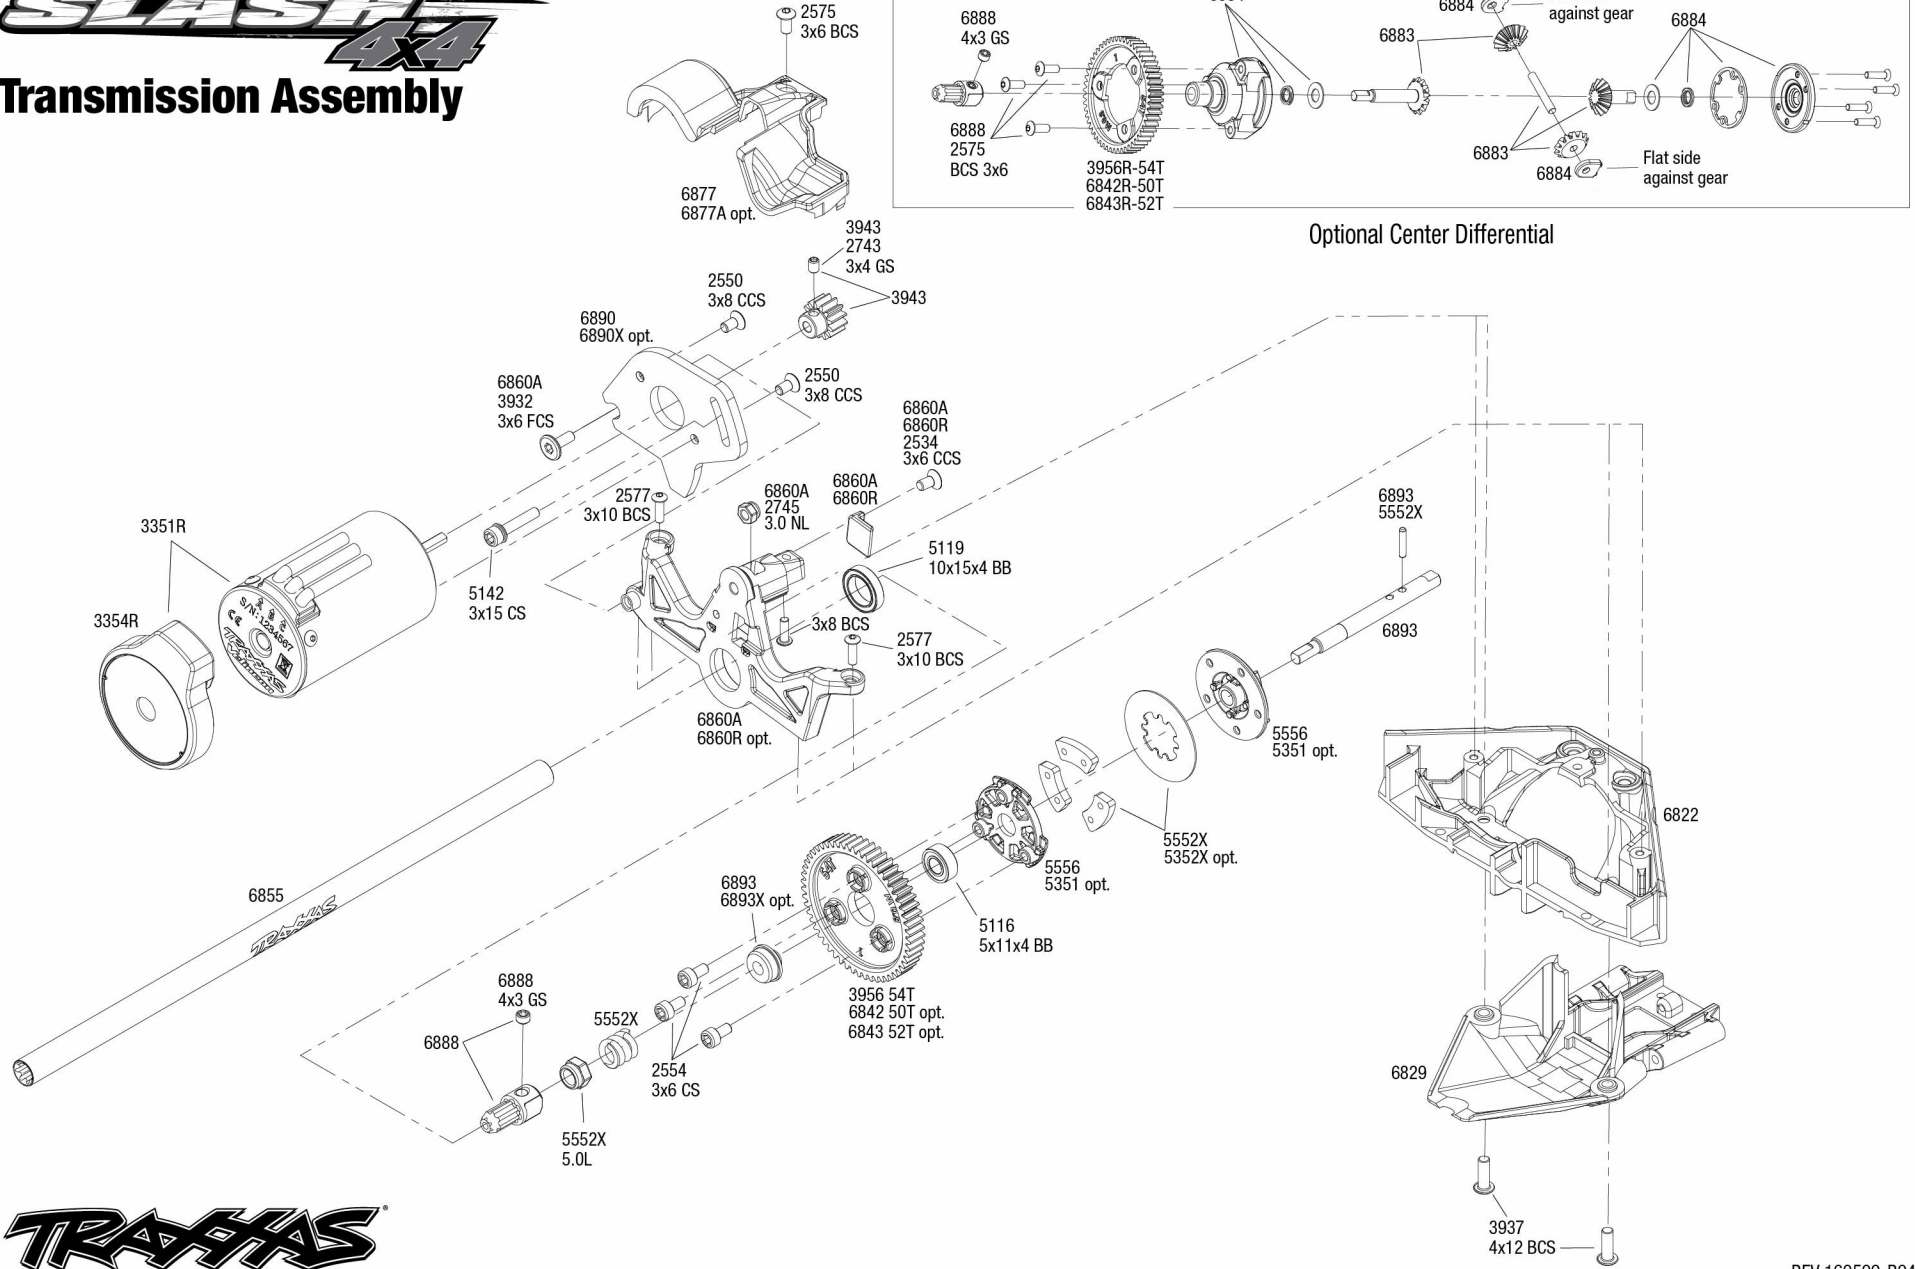

See Parts List for a complete listing of optional accessories.

REV 160509-R04

Driveshafts

Modular Assembly

Driveshaft Assembly

SLASH 4x4

Transmission Assembly

See Parts List for a complete listing of optional accessories.