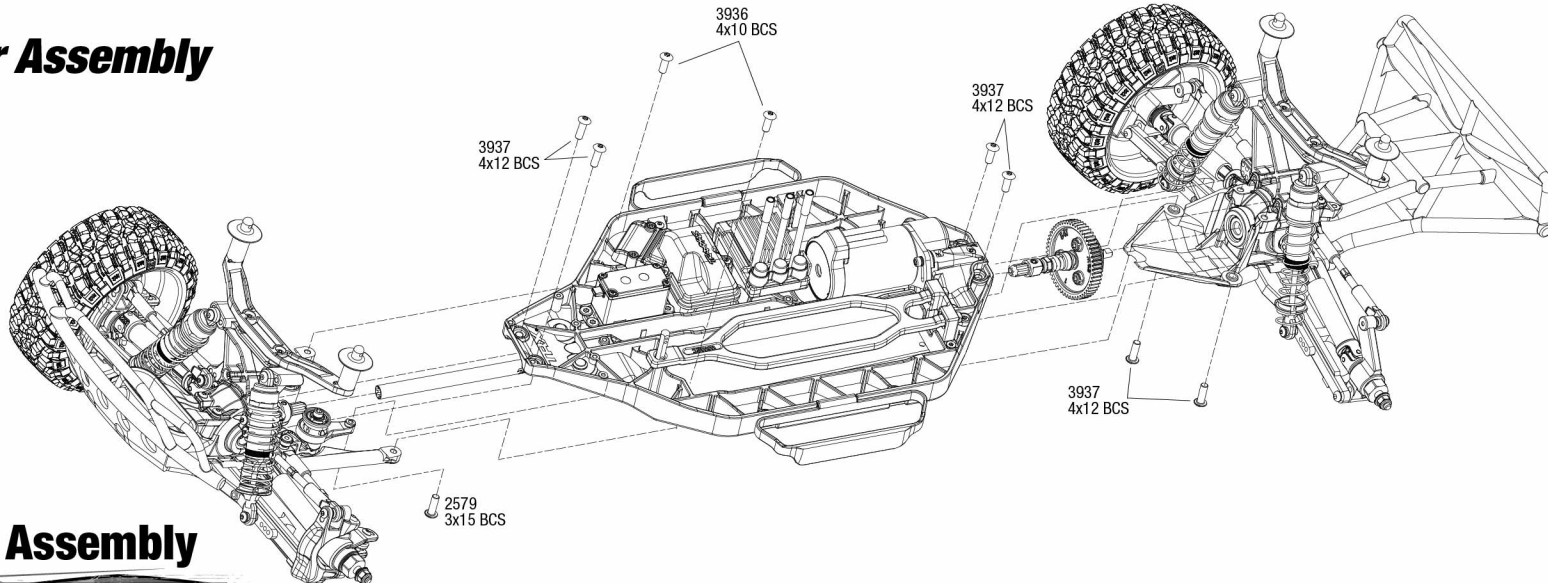

SLASH 4x4

Chassis Assembly

Specifications on this page are subject to change without notice. Every attempt has been made to ensure the accuracy of this drawing, however Traxxas cannot be held responsible for typographical or other errors.

See Parts List for a complete listing of optional accessories.

REV 160509-R04

Driveshafts

Modular Assembly

Driveshaft Assembly

SLASH 4x4

Transmission Assembly

See Parts List for a complete listing of optional accessories.