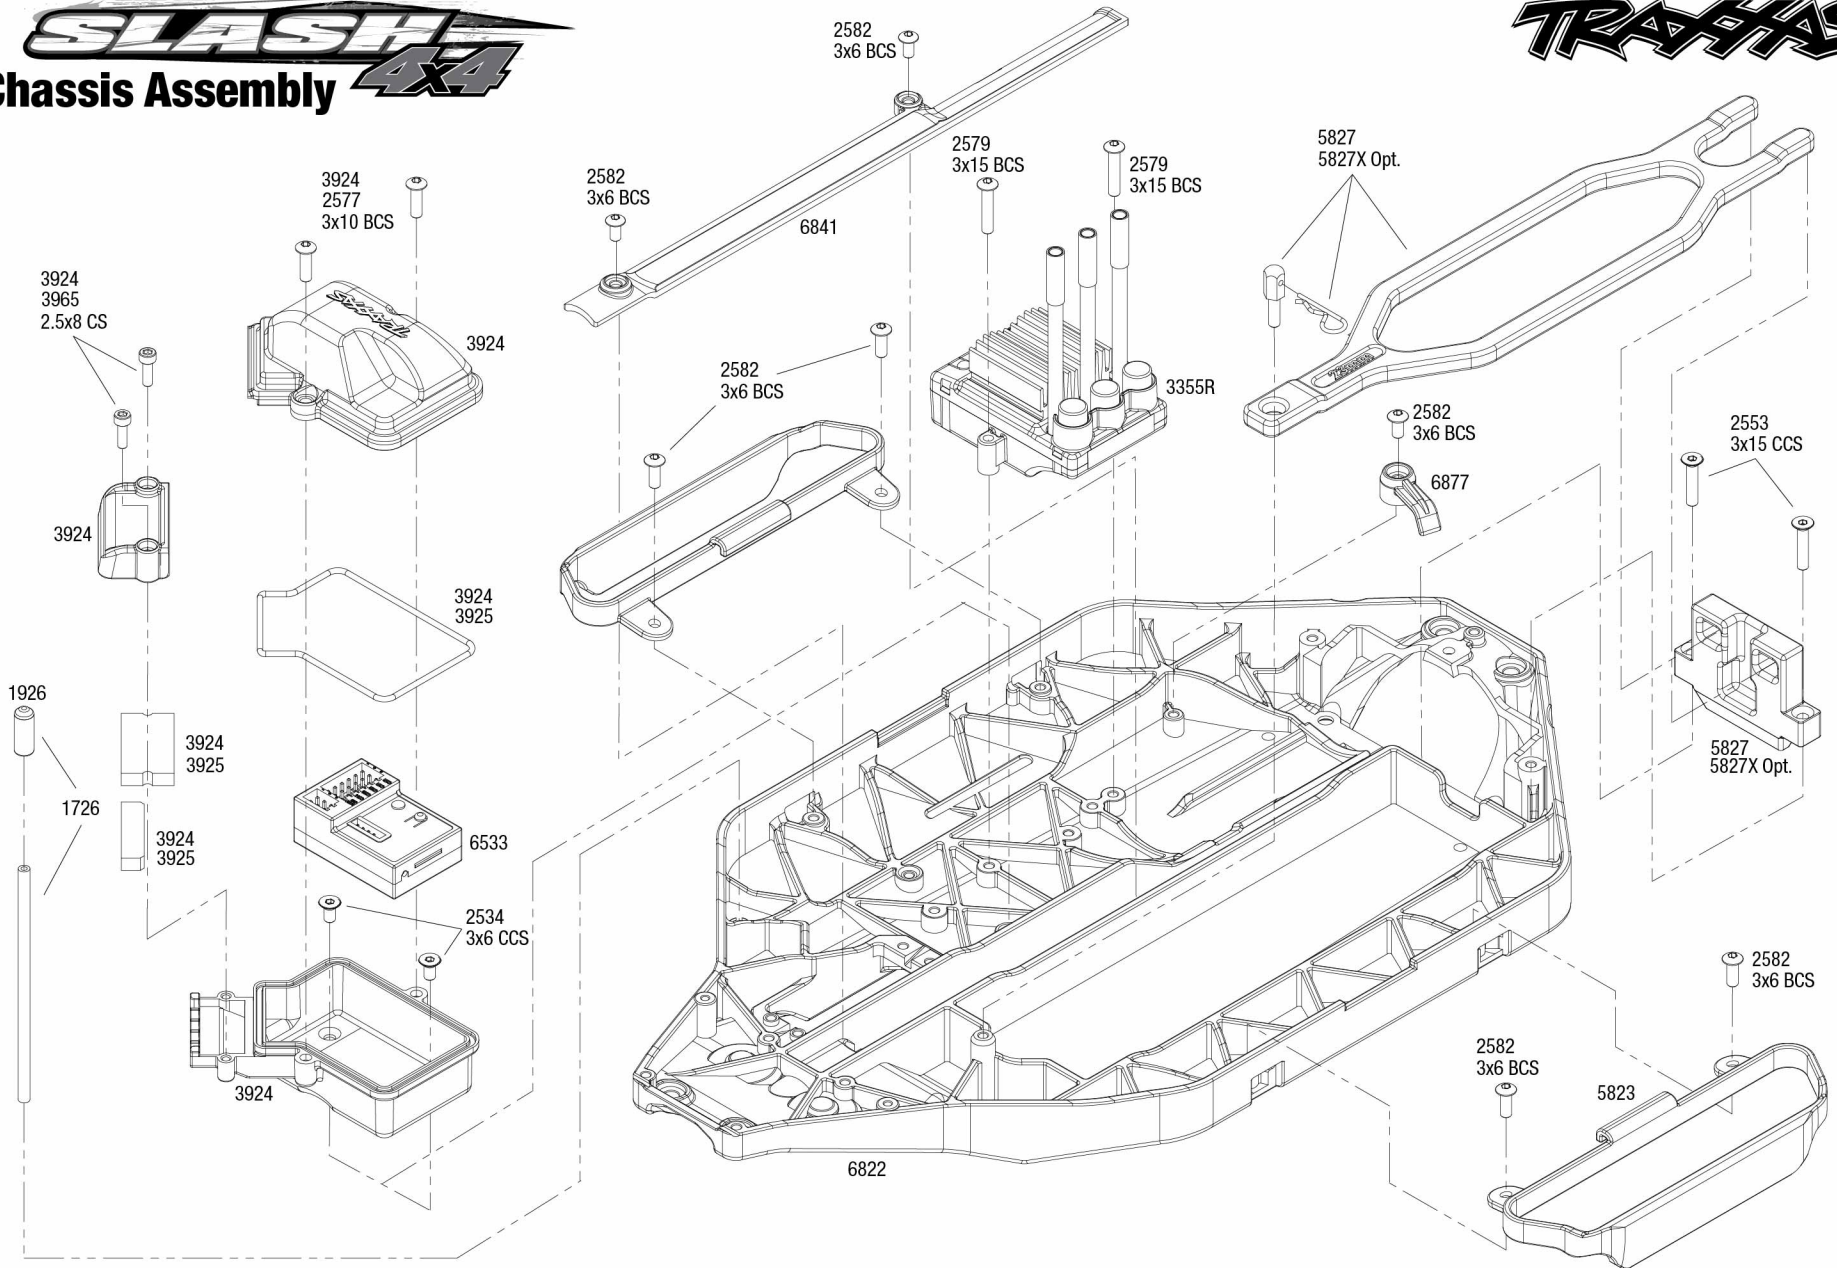

SLASH 4x4

Chassis Assembly

Specifications on this page are subject to change without notice. Every attempt has been made to ensure the accuracy of this drawing, however Traxxas cannot be held responsible for typographical or other errors.

See Parts List for a complete listing of optional accessories.

REV 160509-R04

Driveshafts

Modular Assembly

Driveshaft Assembly

SLASH 4x4

Transmission Assembly

See Parts List for a complete listing of optional accessories.