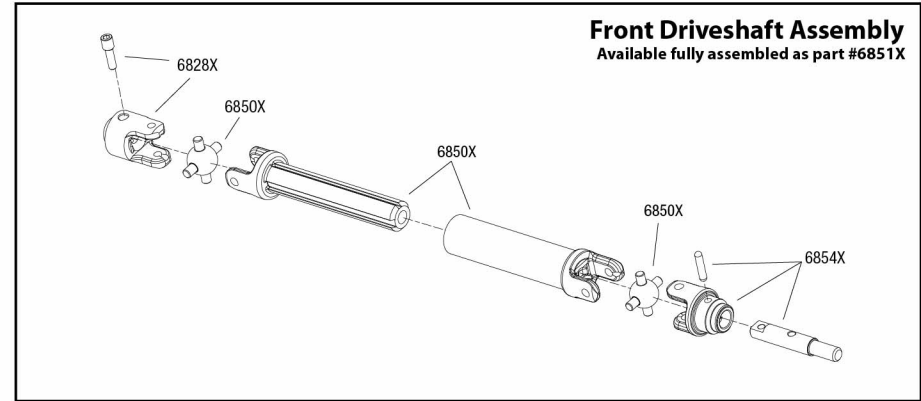

SLASH 4x4

Chassis Assembly

Specifications on this page are subject to change without notice. Every attempt has been made to ensure the accuracy of this drawing, however Traxxas cannot be held responsible for typographical or other errors.

See Parts List for a complete listing of optional accessories.

REV 160509-R04

Driveshafts

Modular Assembly

Driveshaft Assembly

SLASH 4x4

Transmission Assembly

See Parts List for a complete listing of optional accessories.