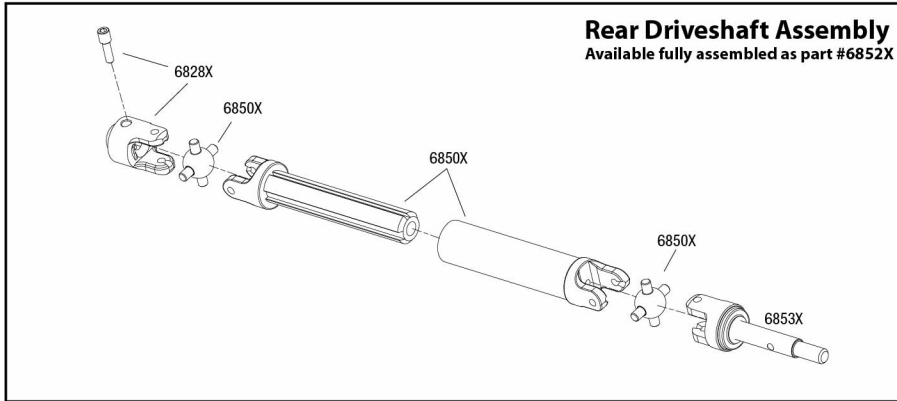

SLASH 4x4

Chassis Assembly

Specifications on this page are subject to change without notice. Every attempt has been made to ensure the accuracy of this drawing, however Traxxas cannot be held responsible for typographical or other errors.

See Parts List for a complete listing of optional accessories.

REV 160509-R04

Driveshafts

Modular Assembly

Driveshaft Assembly

SLASH 4x4

Transmission Assembly

See Parts List for a complete listing of optional accessories.