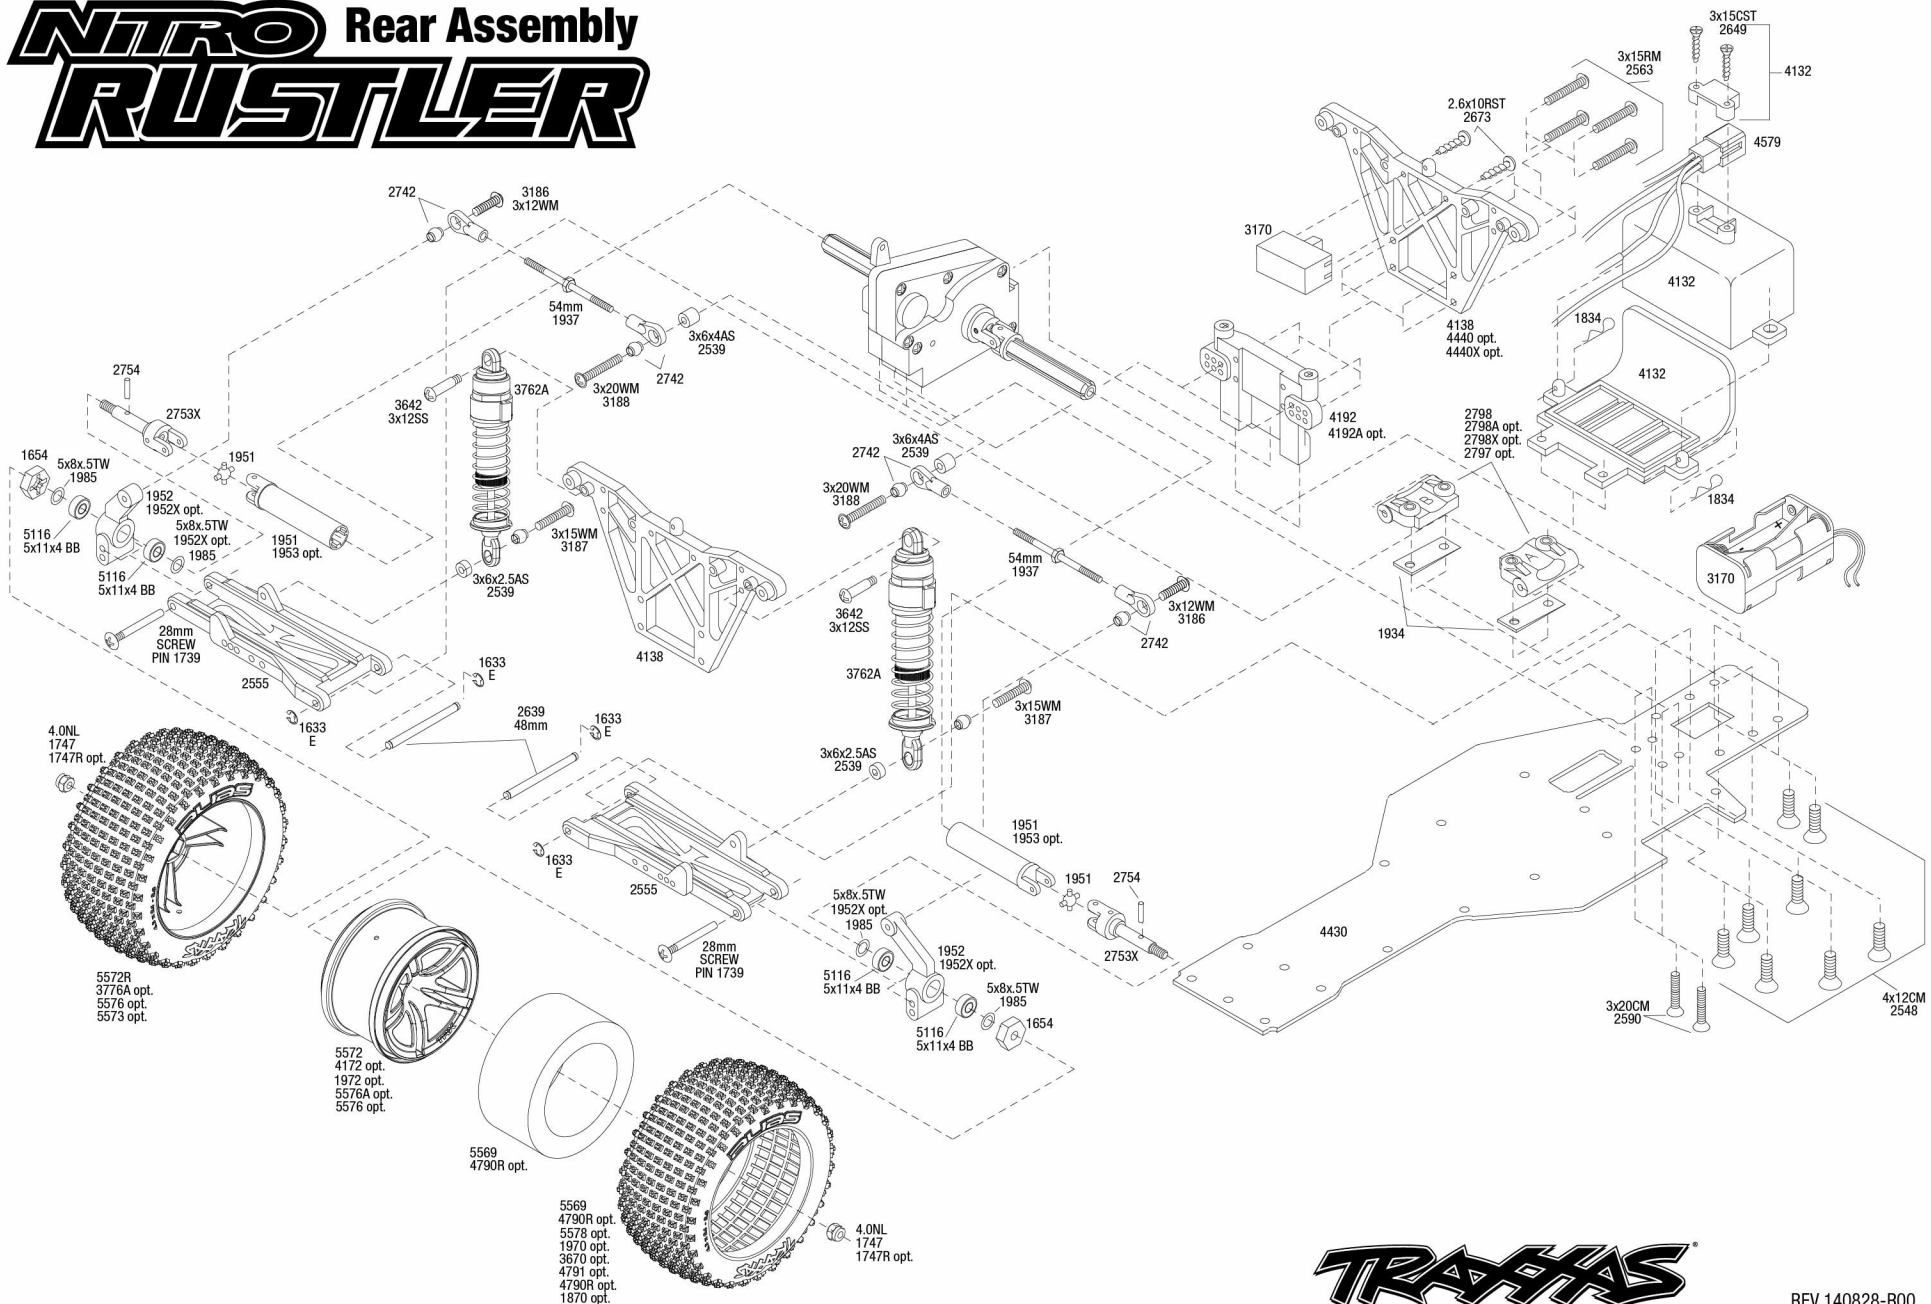

NITRO Rustler

Rear Assembly

See Parts List for a complete listing of optional accessories.

REV 140828-R00