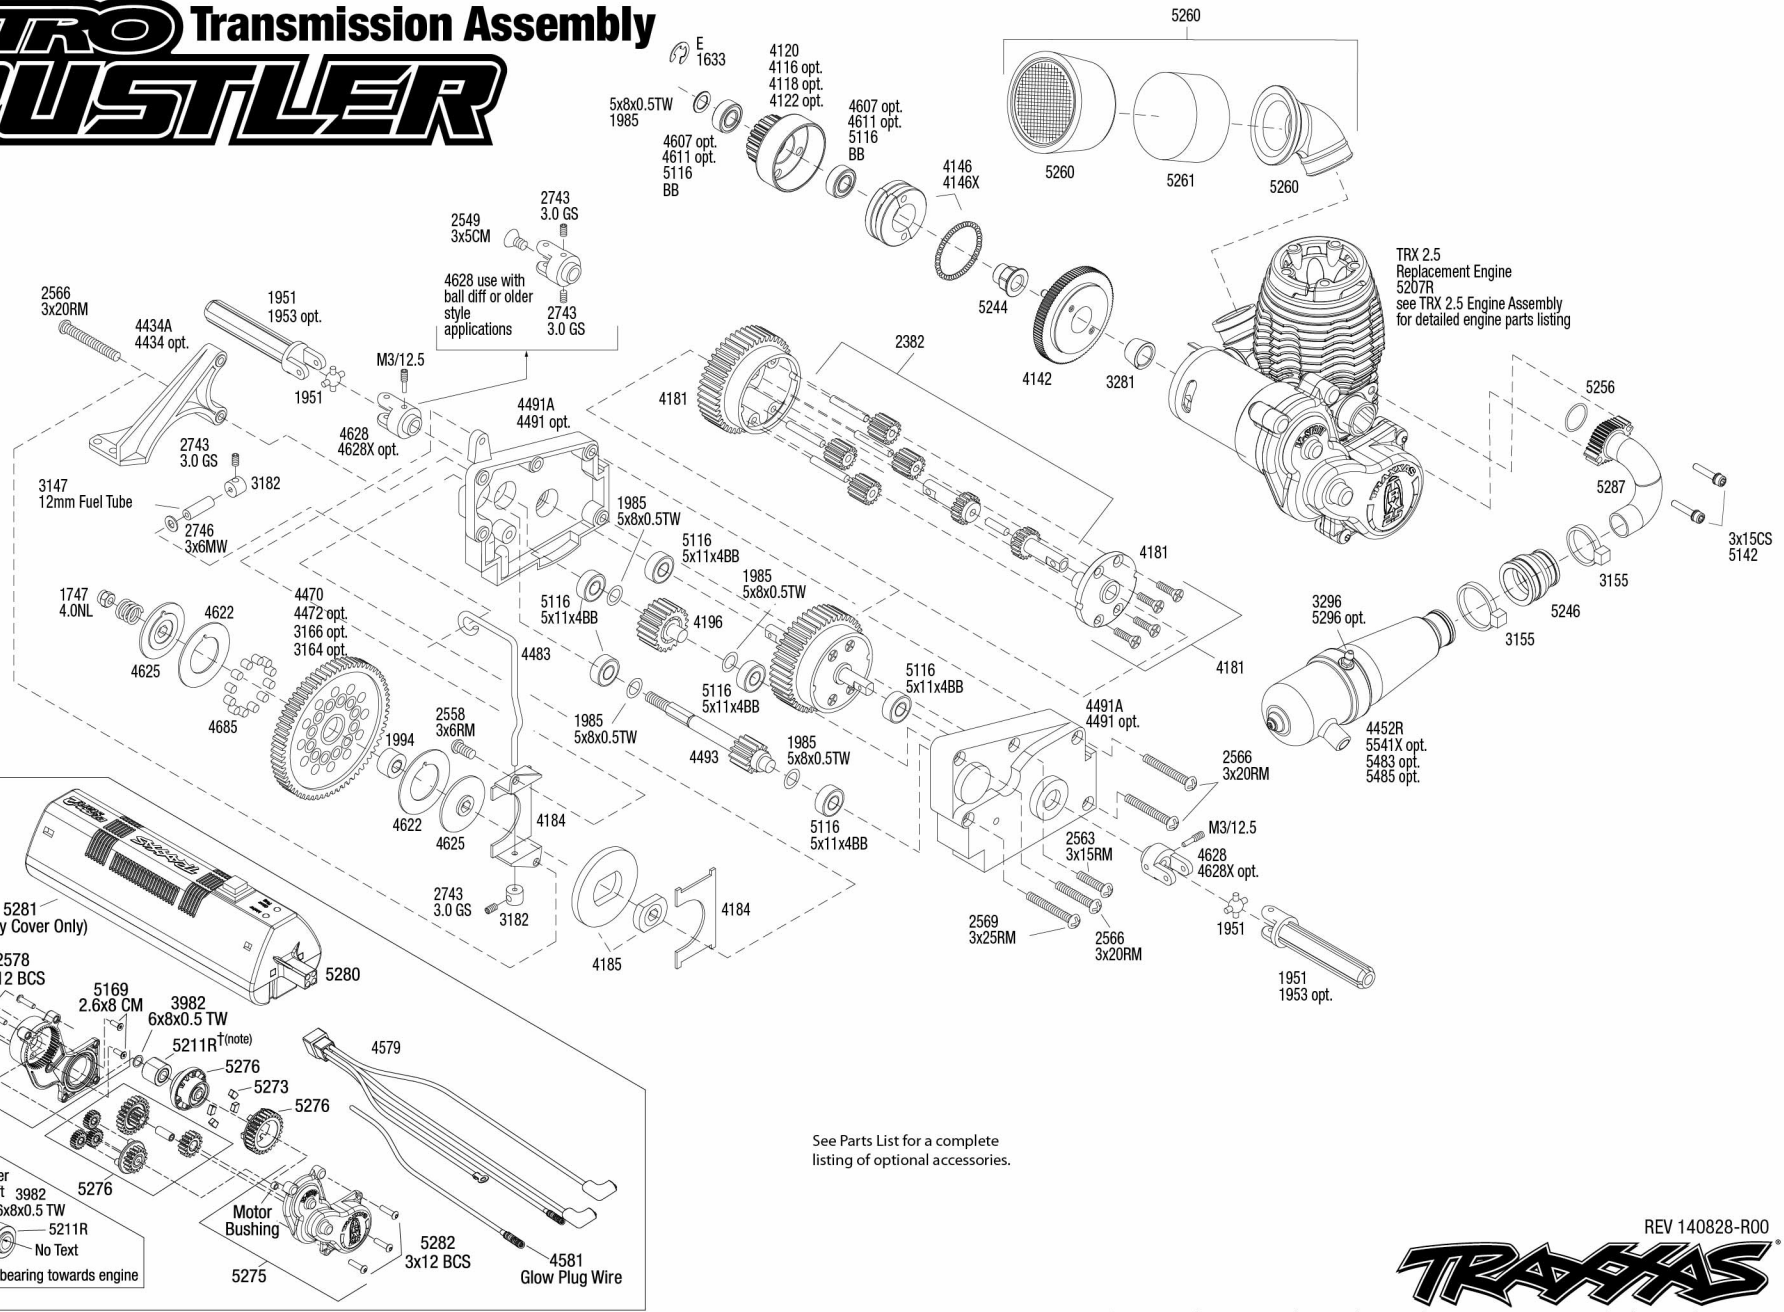

See Parts List for a complete listing of optional accessories.

NITRO Rustler

Rear Assembly

See Parts List for a complete listing of optional accessories.

REV 140828-R00

Specifications on this page are subject to change without notice. Every attempt has been made to ensure the accuracy of this drawing, however Traxxas cannot be held responsible for typographical or other errors.

NITRO Transmission Assembly

RUSTLER

See Parts List for a complete listing of optional accessories.

REV 140828-R00

Specifications on this page are subject to change without notice. Every attempt has been made to ensure the accuracy of this drawing, however Traxxas cannot be held responsible for typographical or other errors.