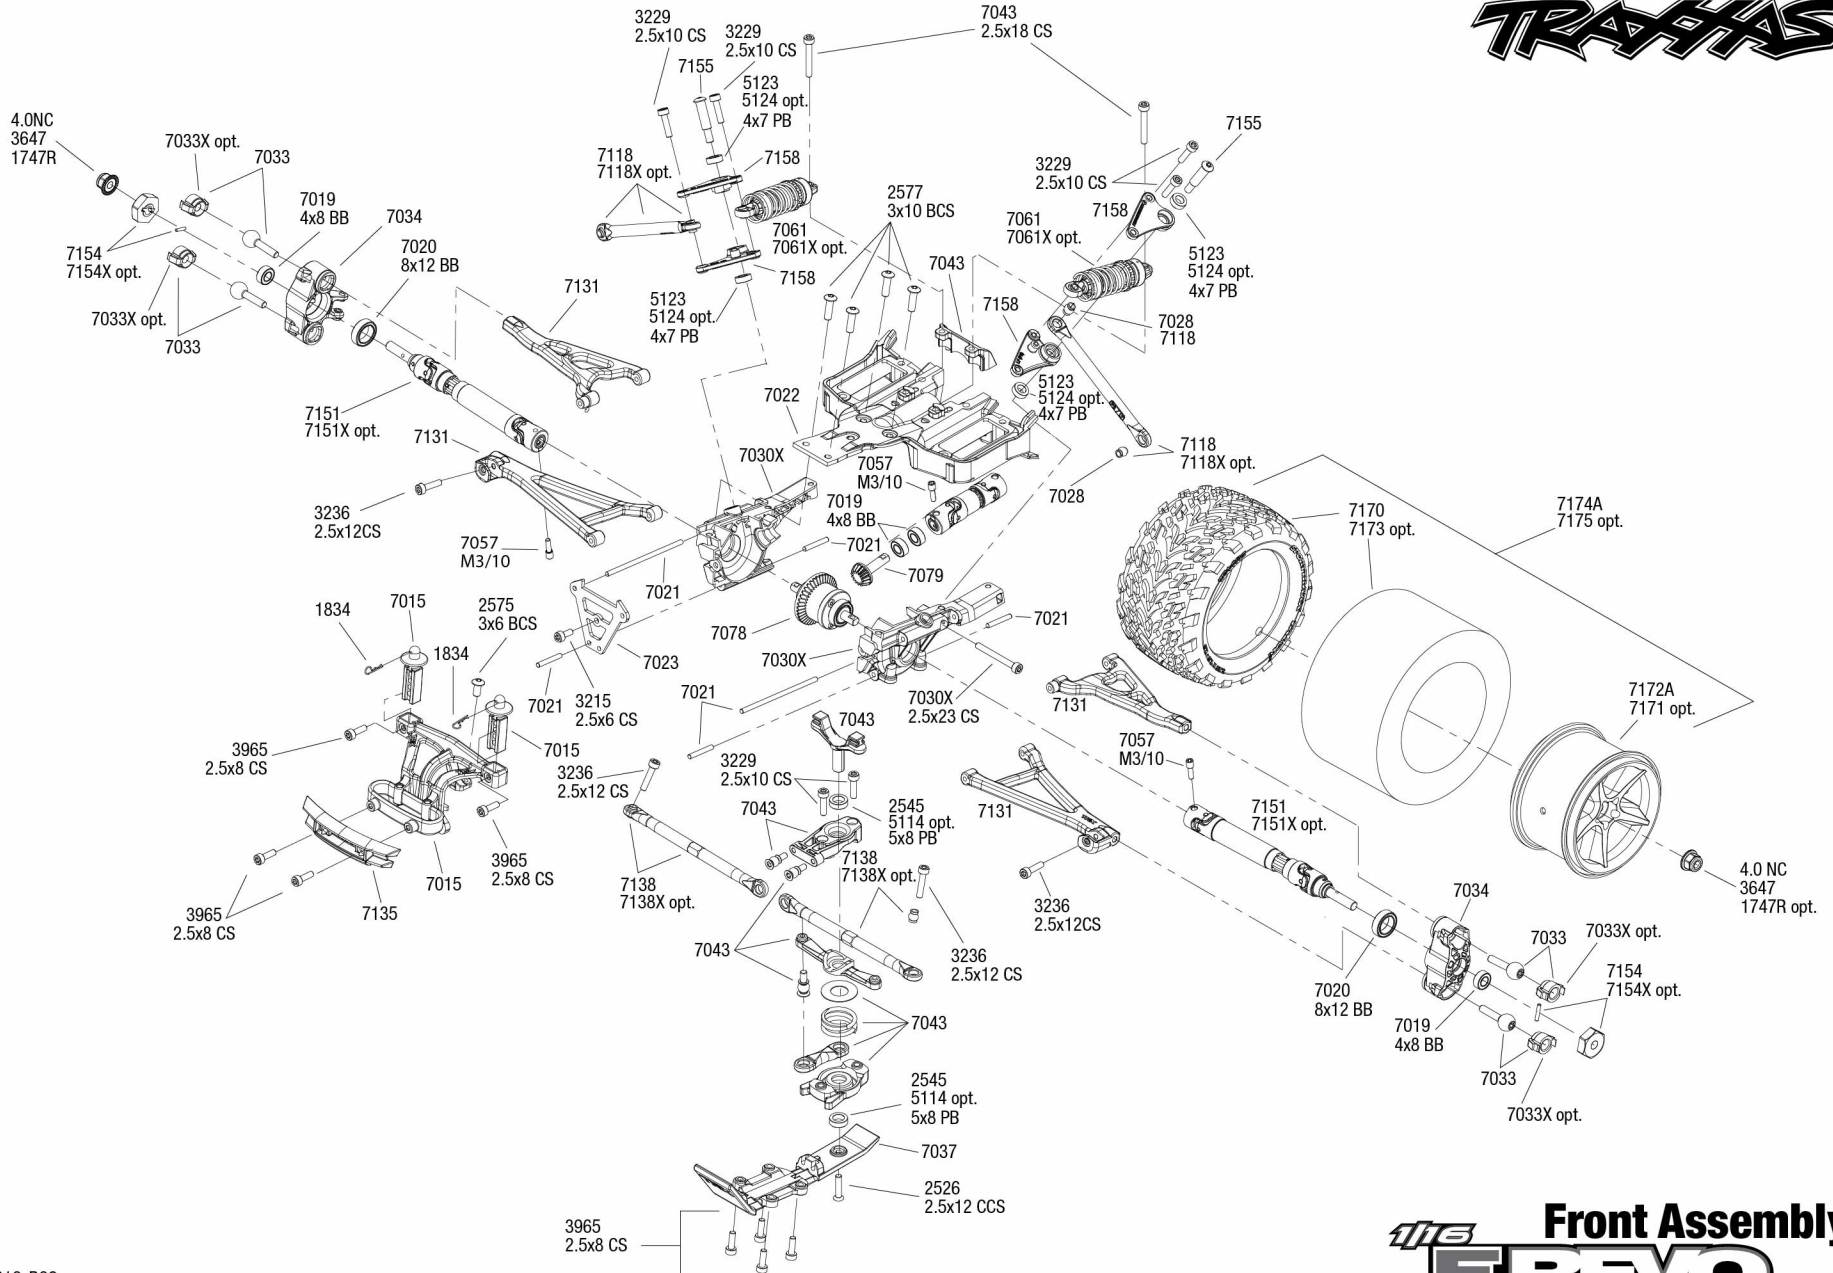

1/18 Driveshaft Assembly
EREVO
 BRUSHLESS

REV 131210-R02
 Specifications on this page are subject to change without notice. Every attempt has been made to ensure the accuracy of this drawing, however Traxxas cannot be held responsible for typographical or other errors.

See Parts List for a complete listing of optional accessories.

116 Rear Assembly
EREVO VXL
 BRUSHLESS

Specifications on this page are subject to change without notice. Every attempt has been made to ensure the accuracy of this drawing, however Traxxas cannot be held responsible for typographical or other errors.

See Parts List for a complete listing of optional accessories.

1/18 EREVO VXL

BRUSHLESS

Transmission Assembly

See Parts List for a complete listing of optional accessories.