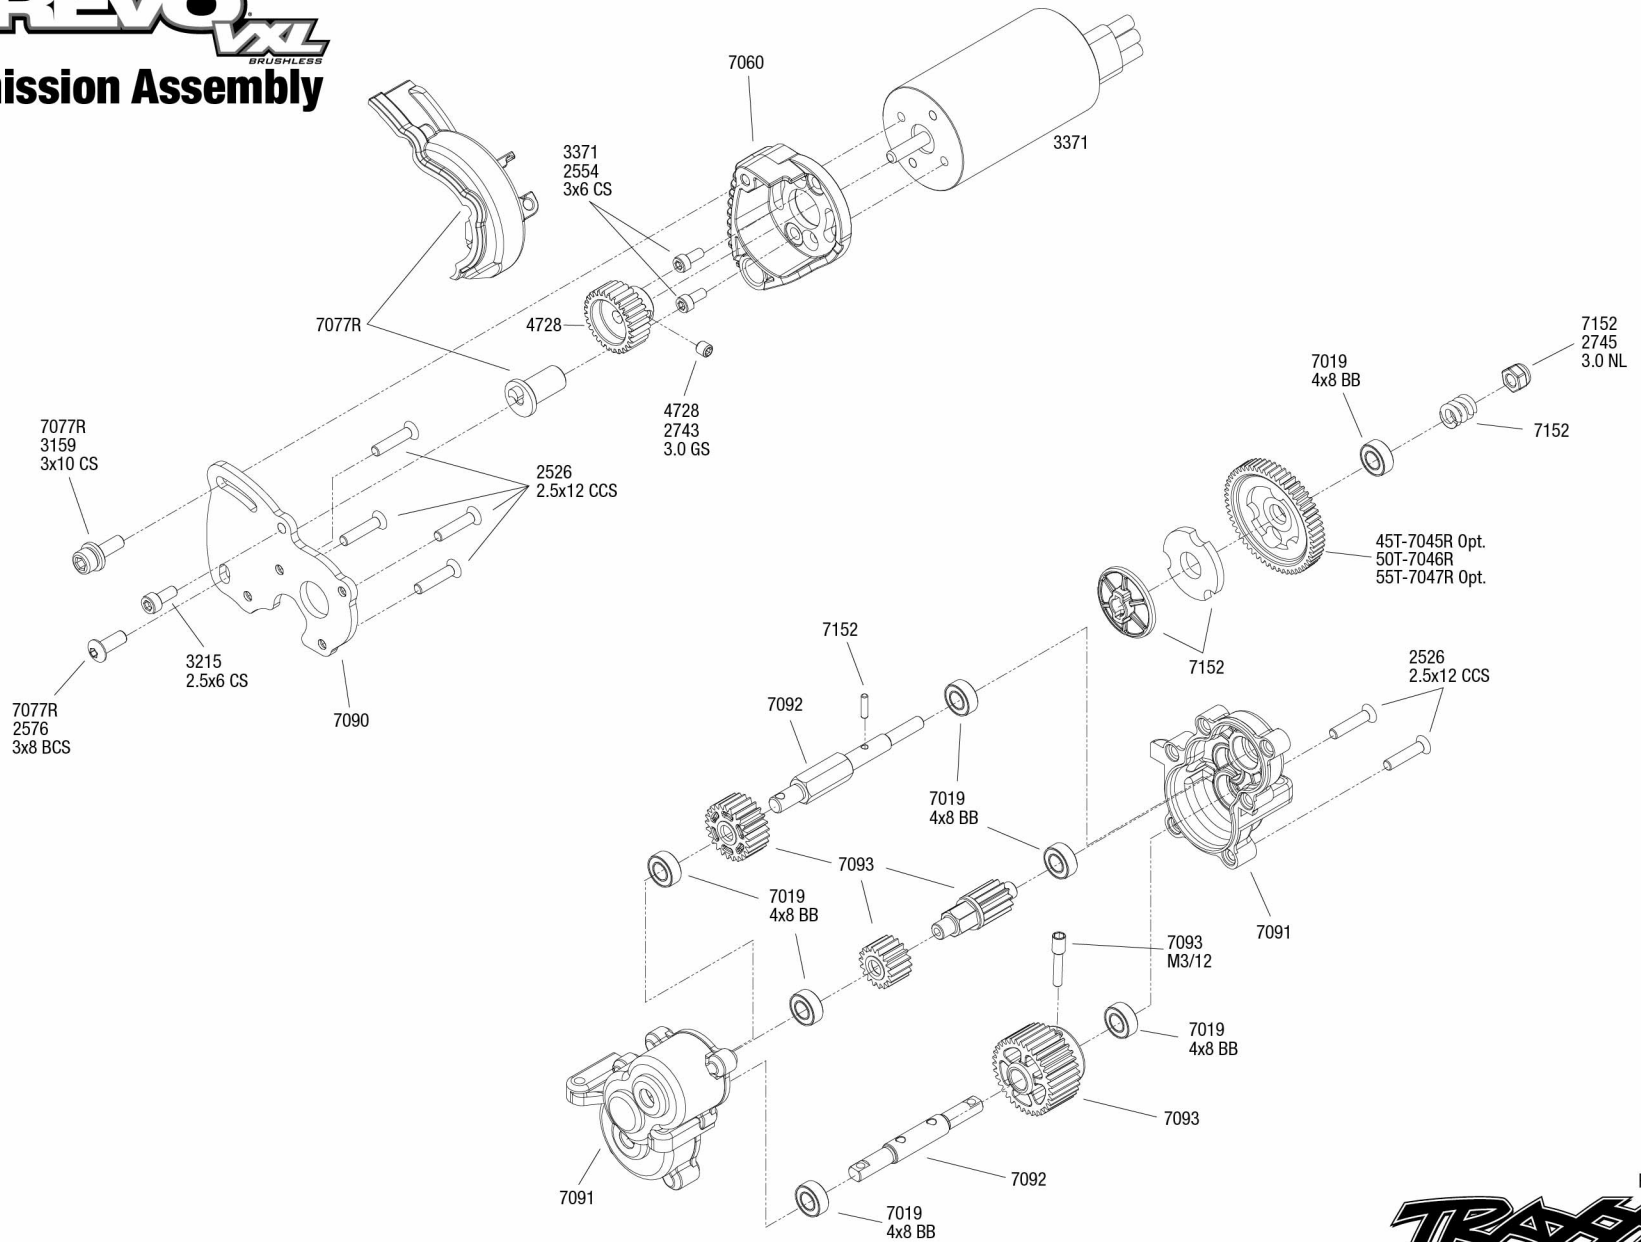

1/18 Driveshaft Assembly
EREVO
 BRUSHLESS

REV 131210-R02
 Specifications on this page are subject to change without notice. Every attempt has been made to ensure the accuracy of this drawing, however Traxxas cannot be held responsible for typographical or other errors.

See Parts List for a complete listing of optional accessories.

116 Rear Assembly
EREVO VXL
 BRUSHLESS

Specifications on this page are subject to change without notice. Every attempt has been made to ensure the accuracy of this drawing, however Traxxas cannot be held responsible for typographical or other errors.

See Parts List for a complete listing of optional accessories.

1/18 EREVO VXL

BRUSHLESS

Transmission Assembly

See Parts List for a complete listing of optional accessories.