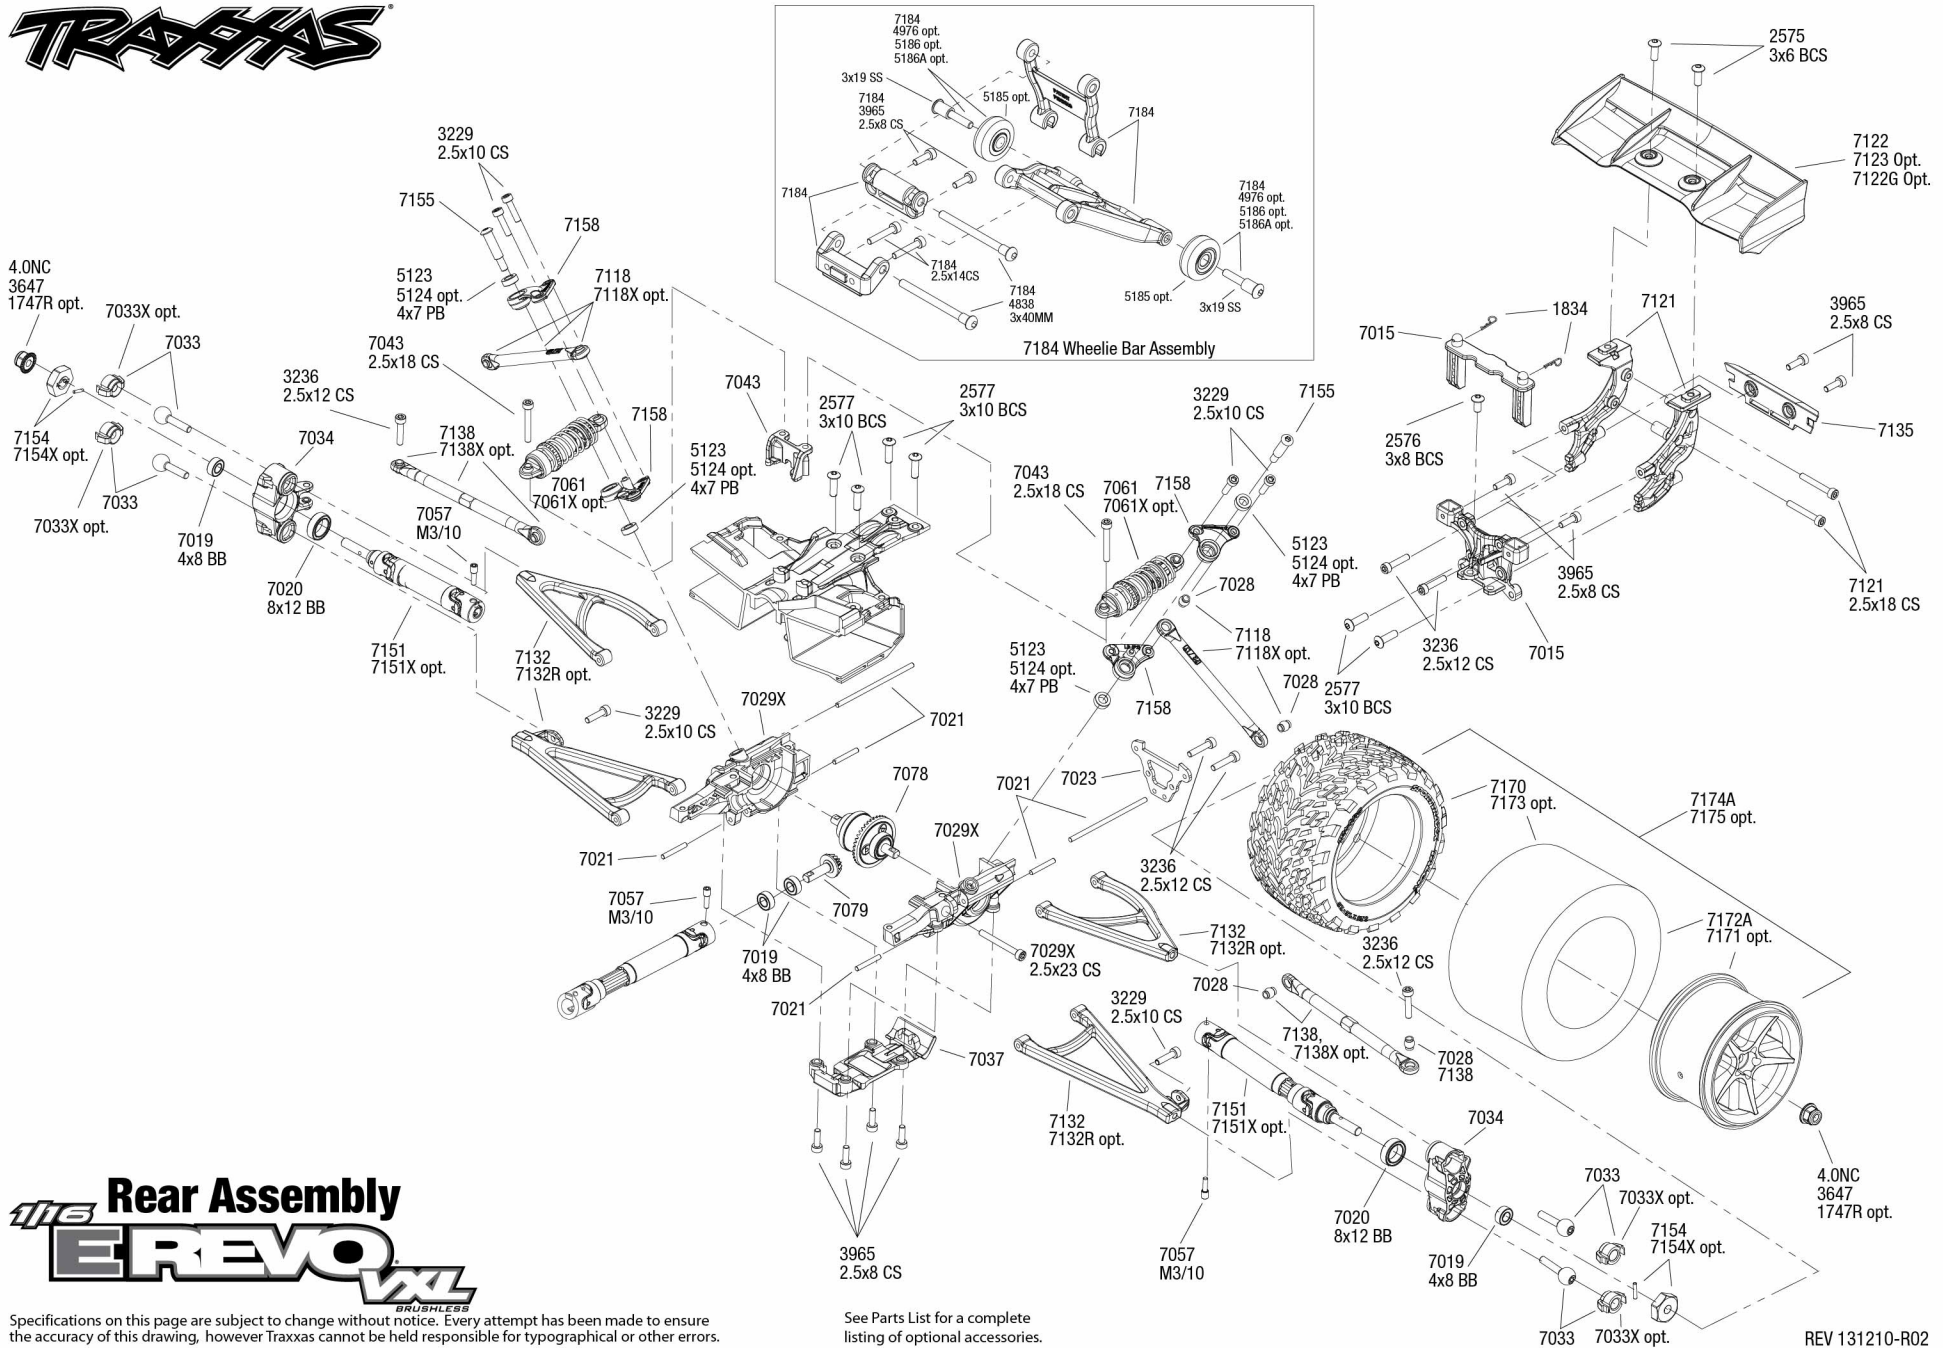

1/18 Driveshaft Assembly
EREVO
 BRUSHLESS

REV 131210-R02
 Specifications on this page are subject to change without notice. Every attempt has been made to ensure the accuracy of this drawing, however Traxxas cannot be held responsible for typographical or other errors.

See Parts List for a complete listing of optional accessories.

116 Rear Assembly
EREVO VXL
 BRUSHLESS

Specifications on this page are subject to change without notice. Every attempt has been made to ensure the accuracy of this drawing, however Traxxas cannot be held responsible for typographical or other errors.

See Parts List for a complete listing of optional accessories.

1/18 EREVO VXL

BRUSHLESS

Transmission Assembly

See Parts List for a complete listing of optional accessories.