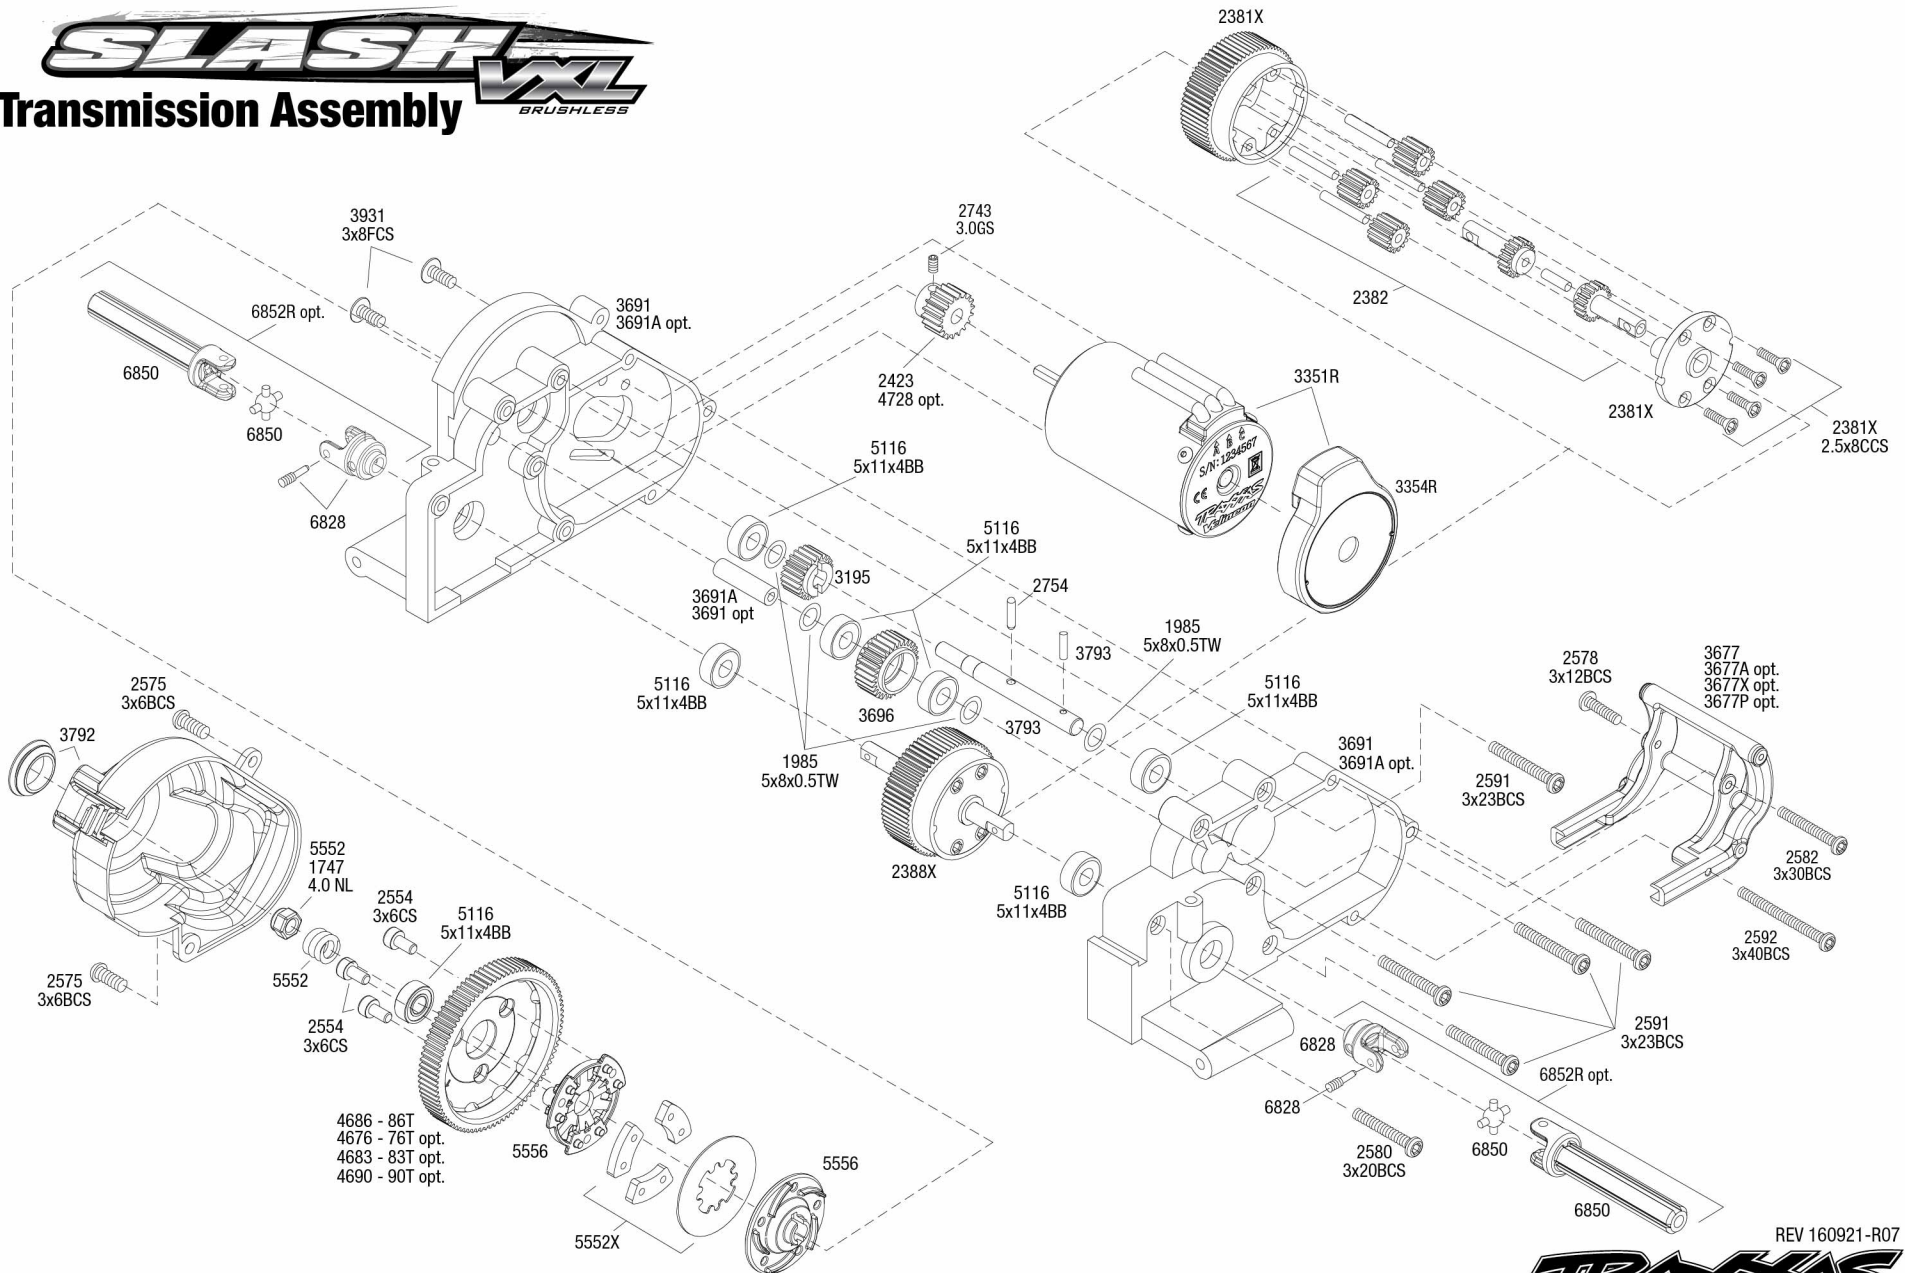

SLASH Transmission Assembly

BRUSHLESS

See Parts List for a complete listing of optional accessories.

Specifications on this page are subject to change without notice. Every attempt has been made to ensure the accuracy of this drawing, however Traxxas cannot be held responsible for typographical or other errors.

REV 160921-R07
TRAXXAS