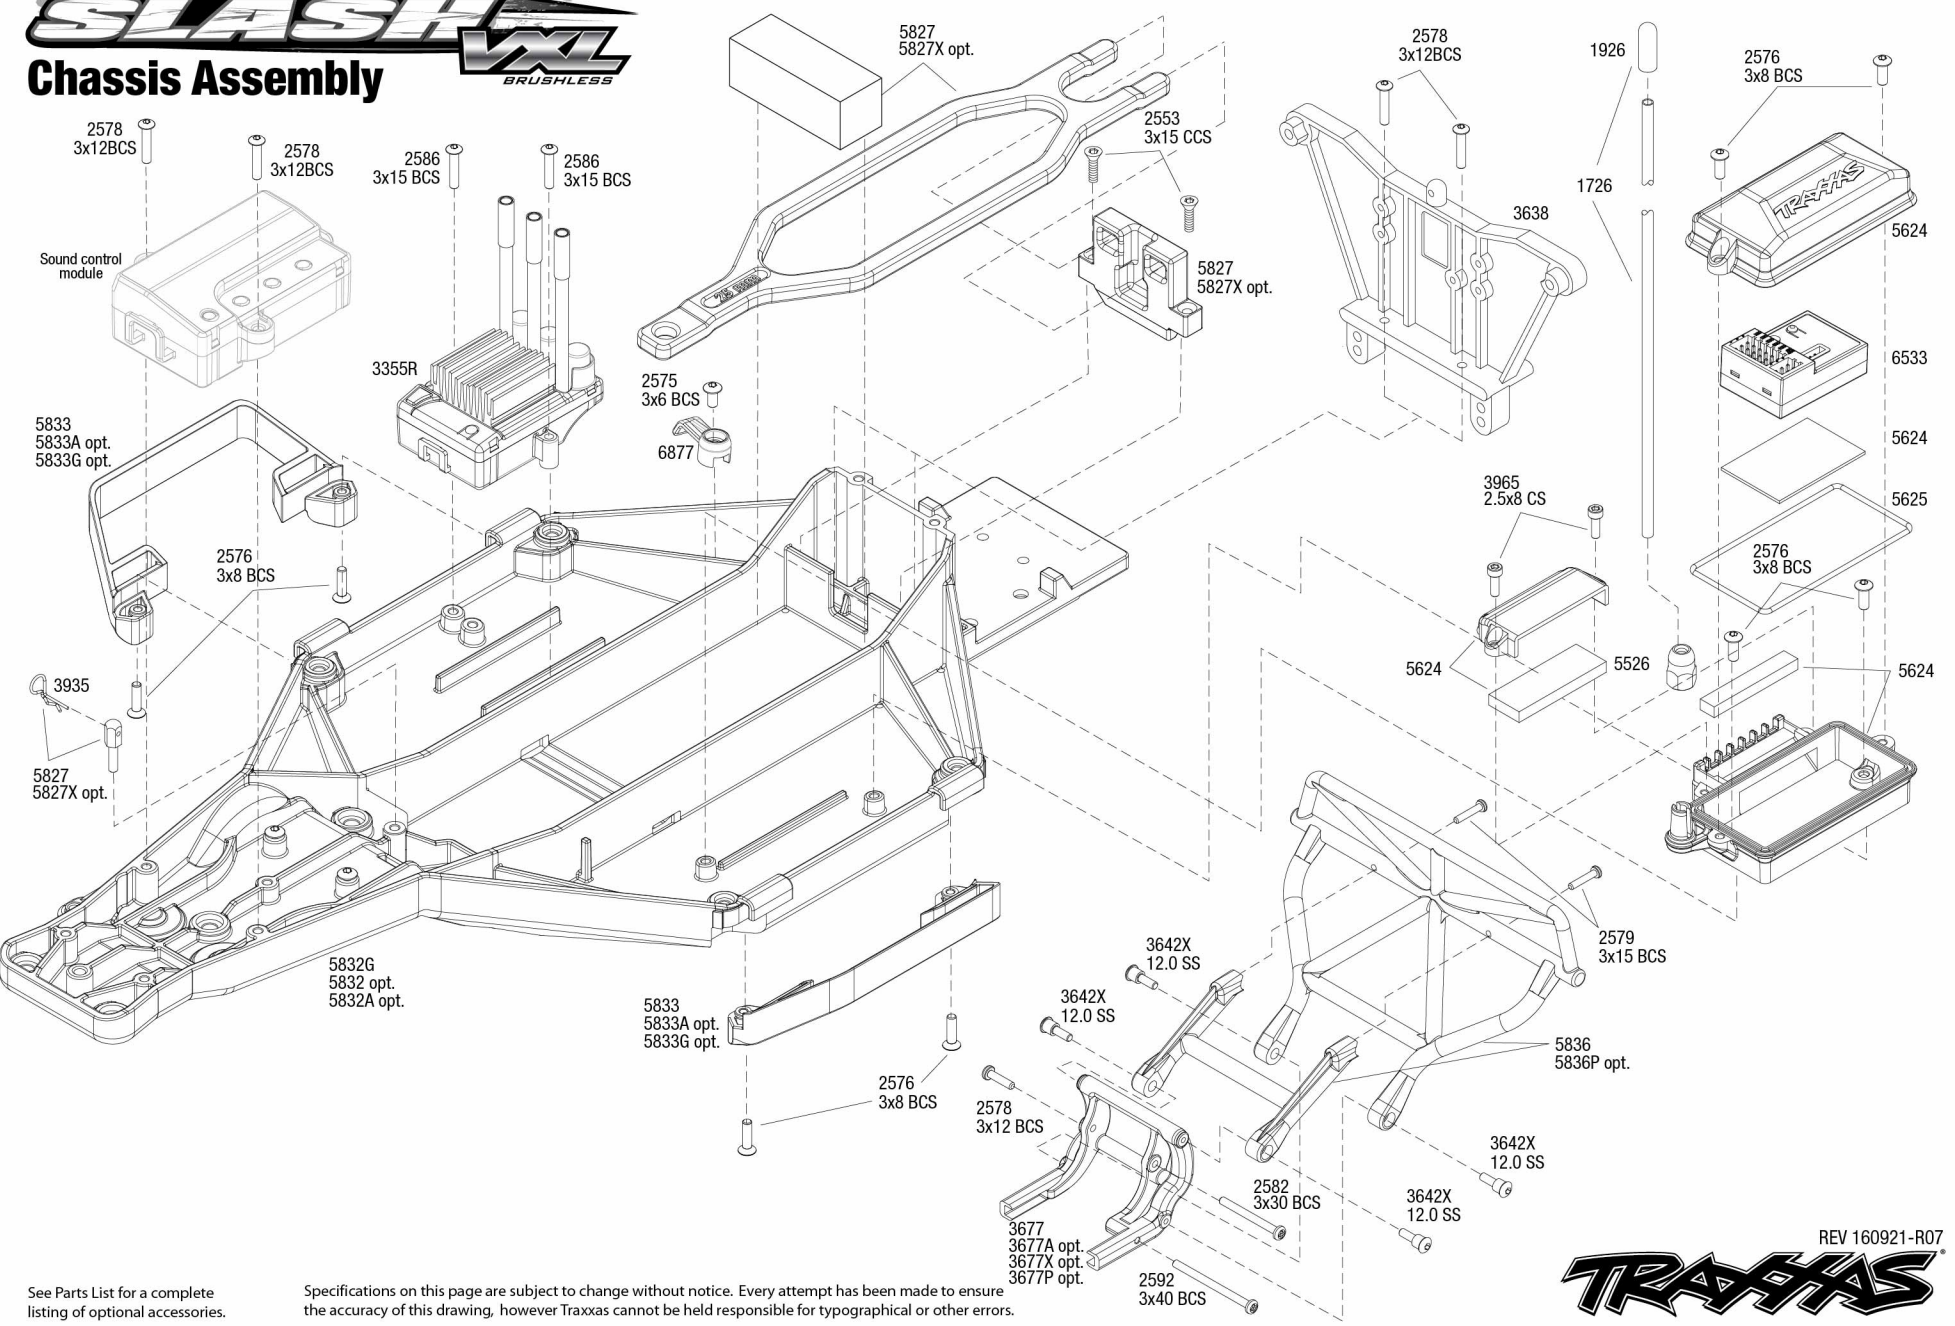

Body & On-Board Audio System Assembly

Completed Assembly (view from bottom)

REV 160921-R07

Specifications on this page are subject to change without notice. Every attempt has been made to ensure the accuracy of this drawing, however Traxxas cannot be held responsible for typographical or other errors.

See Parts List for a complete listing of optional accessories.

SLASH XL

Chassis Assembly

BRUSHLESS

See Parts List for a complete listing of optional accessories.

Specifications on this page are subject to change without notice. Every attempt has been made to ensure the accuracy of this drawing, however Traxxas cannot be held responsible for typographical or other errors.

SLASH XL

Front Assembly

BRUSHLESS

See Tire/Wheel chart for product options

**Use only with Dodge Replica Short-Course Body (Part #6833)

See Parts List for a complete listing of optional accessories.

Specifications on this page are subject to change without notice. Every attempt has been made to ensure the accuracy of this drawing, however Traxxas cannot be held responsible for typographical or other errors.

REV 160921-R07

SLASH XL

Rear Assembly

BRUSHLESS

See Tire/Wheel chart for product options

See Parts List for a complete listing of optional accessories.

REV 160921-R07
Specifications on this page are subject to change without notice. Every attempt has been made to ensure the accuracy of this drawing, however Traxxas cannot be held responsible for typographical or other errors.