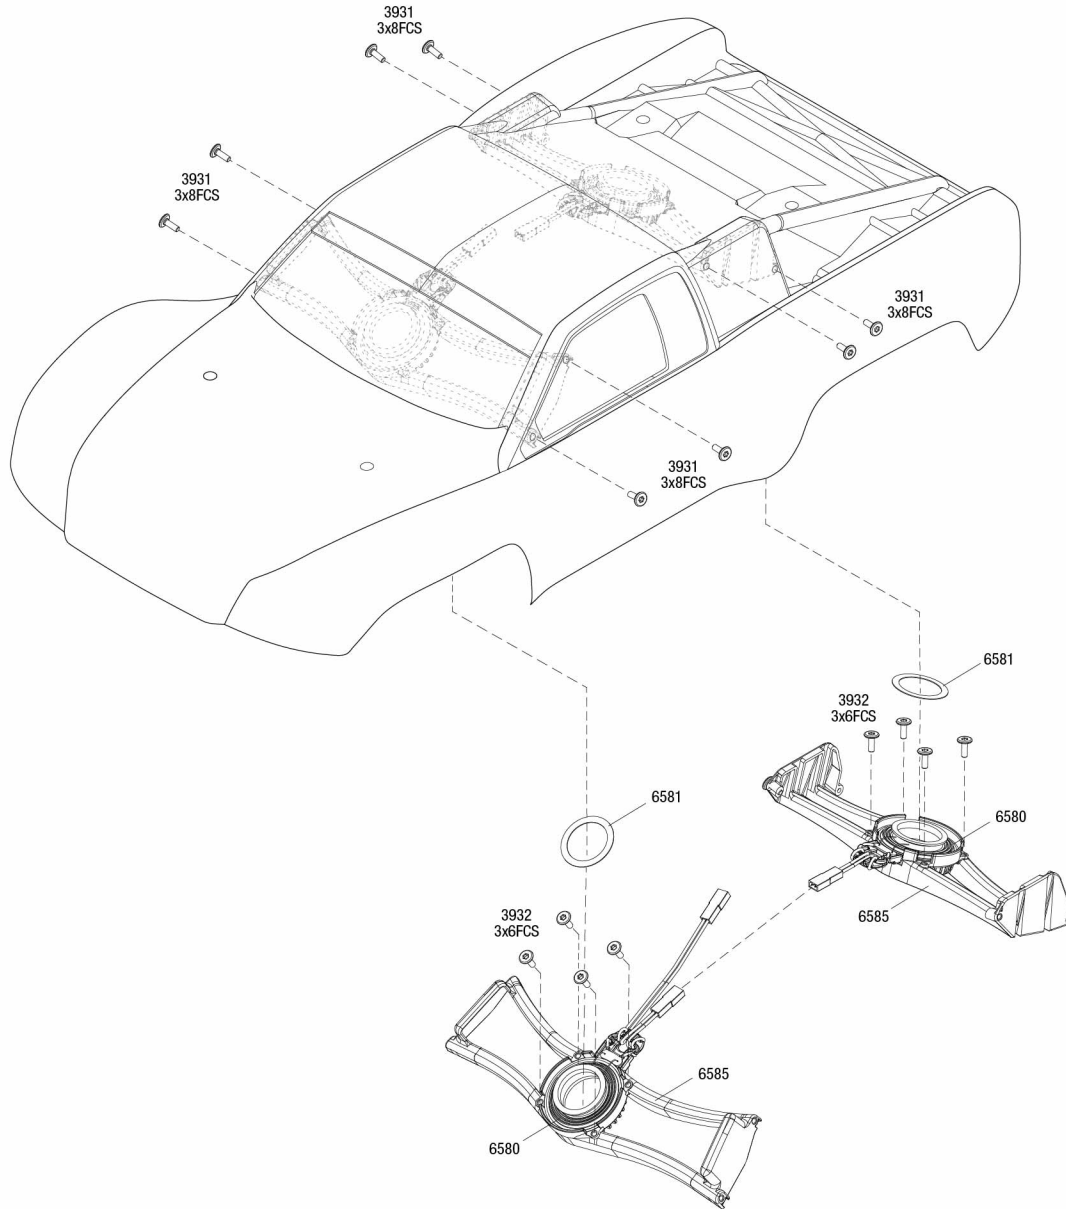

Body & On-Board Audio System Assembly

Completed Assembly (view from bottom)

REV 160921-R07

Specifications on this page are subject to change without notice. Every attempt has been made to ensure the accuracy of this drawing, however Traxxas cannot be held responsible for typographical or other errors.

See Parts List for a complete listing of optional accessories.

SLASH XL

Chassis Assembly

BRUSHLESS

See Parts List for a complete listing of optional accessories.

Specifications on this page are subject to change without notice. Every attempt has been made to ensure the accuracy of this drawing, however Traxxas cannot be held responsible for typographical or other errors.

SLASH XL

Front Assembly

BRUSHLESS

See Tire/Wheel chart for product options

**Use only with Dodge Replica Short-Course Body (Part #6833)

See Parts List for a complete listing of optional accessories.

Specifications on this page are subject to change without notice. Every attempt has been made to ensure the accuracy of this drawing, however Traxxas cannot be held responsible for typographical or other errors.

REV 160921-R07

SLASH XL

Rear Assembly

BRUSHLESS

See Tire/Wheel chart for product options

See Parts List for a complete listing of optional accessories.

REV 160921-R07
Specifications on this page are subject to change without notice. Every attempt has been made to ensure the accuracy of this drawing, however Traxxas cannot be held responsible for typographical or other errors.