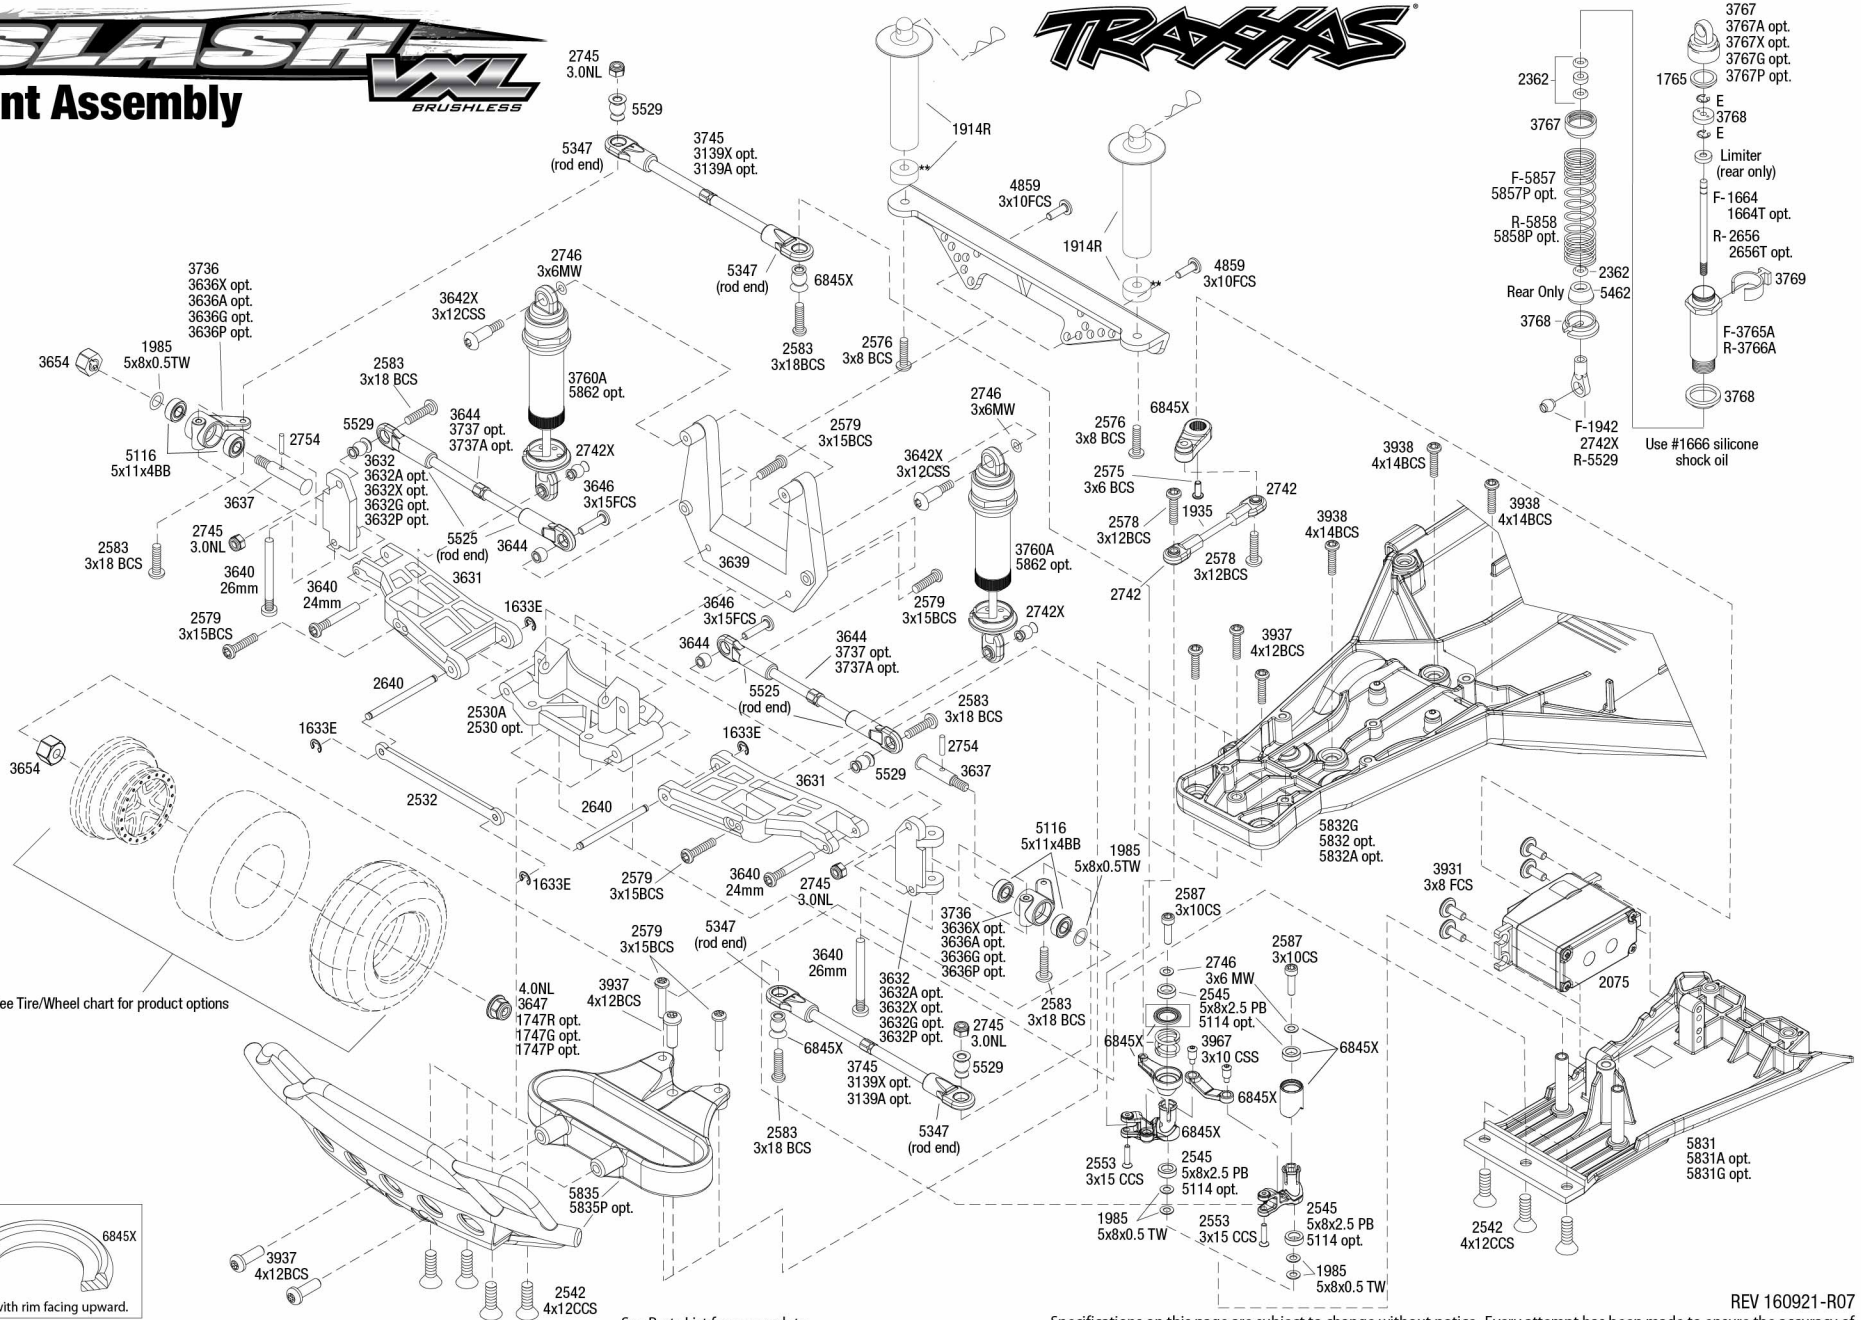

See Parts List for a complete listing of optional accessories.

SLASH XL

Chassis Assembly

BRUSHLESS

See Parts List for a complete listing of optional accessories.

Specifications on this page are subject to change without notice. Every attempt has been made to ensure the accuracy of this drawing, however Traxxas cannot be held responsible for typographical or other errors.

SLASH XL

Front Assembly

BRUSHLESS

See Tire/Wheel chart for product options

**Use only with Dodge Replica Short-Course Body (Part #6833)

See Parts List for a complete listing of optional accessories.

Specifications on this page are subject to change without notice. Every attempt has been made to ensure the accuracy of this drawing, however Traxxas cannot be held responsible for typographical or other errors.

REV 160921-R07

SLASH XL

Rear Assembly

BRUSHLESS

See Tire/Wheel chart for product options

See Parts List for a complete listing of optional accessories.

REV 160921-R07
Specifications on this page are subject to change without notice. Every attempt has been made to ensure the accuracy of this drawing, however Traxxas cannot be held responsible for typographical or other errors.