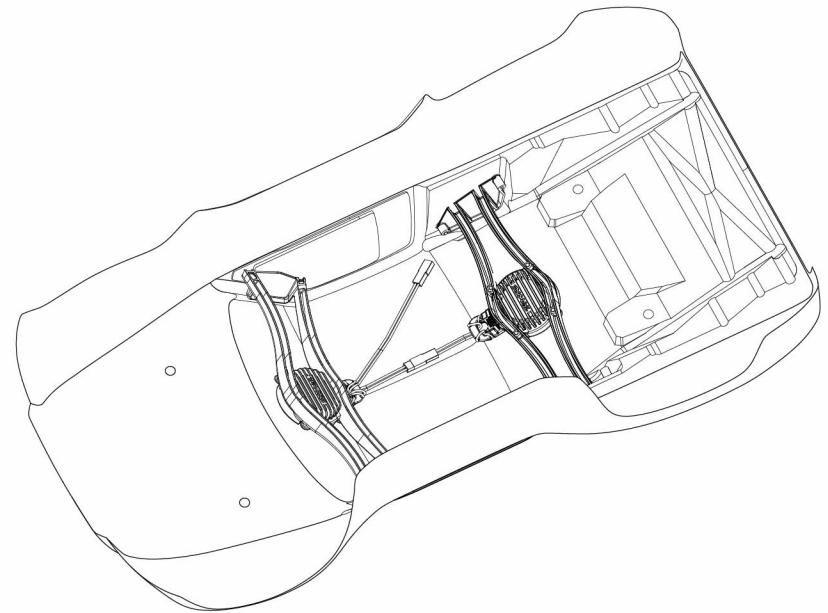

Body & On-Board Audio System Assembly

Completed Assembly (view from bottom)

REV 160921-R07

Specifications on this page are subject to change without notice. Every attempt has been made to ensure the accuracy of this drawing, however Traxxas cannot be held responsible for typographical or other errors.

See Parts List for a complete listing of optional accessories.

SLASH XL

Chassis Assembly

BRUSHLESS

See Parts List for a complete listing of optional accessories.

Specifications on this page are subject to change without notice. Every attempt has been made to ensure the accuracy of this drawing, however Traxxas cannot be held responsible for typographical or other errors.

SLASH XL

Front Assembly

BRUSHLESS

See Tire/Wheel chart for product options

**Use only with Dodge Replica Short-Course Body (Part #6833)

See Parts List for a complete listing of optional accessories.

Specifications on this page are subject to change without notice. Every attempt has been made to ensure the accuracy of this drawing, however Traxxas cannot be held responsible for typographical or other errors.

REV 160921-R07

SLASH XL

Rear Assembly

BRUSHLESS

See Tire/Wheel chart for product options

See Parts List for a complete listing of optional accessories.

REV 160921-R07
Specifications on this page are subject to change without notice. Every attempt has been made to ensure the accuracy of this drawing, however Traxxas cannot be held responsible for typographical or other errors.