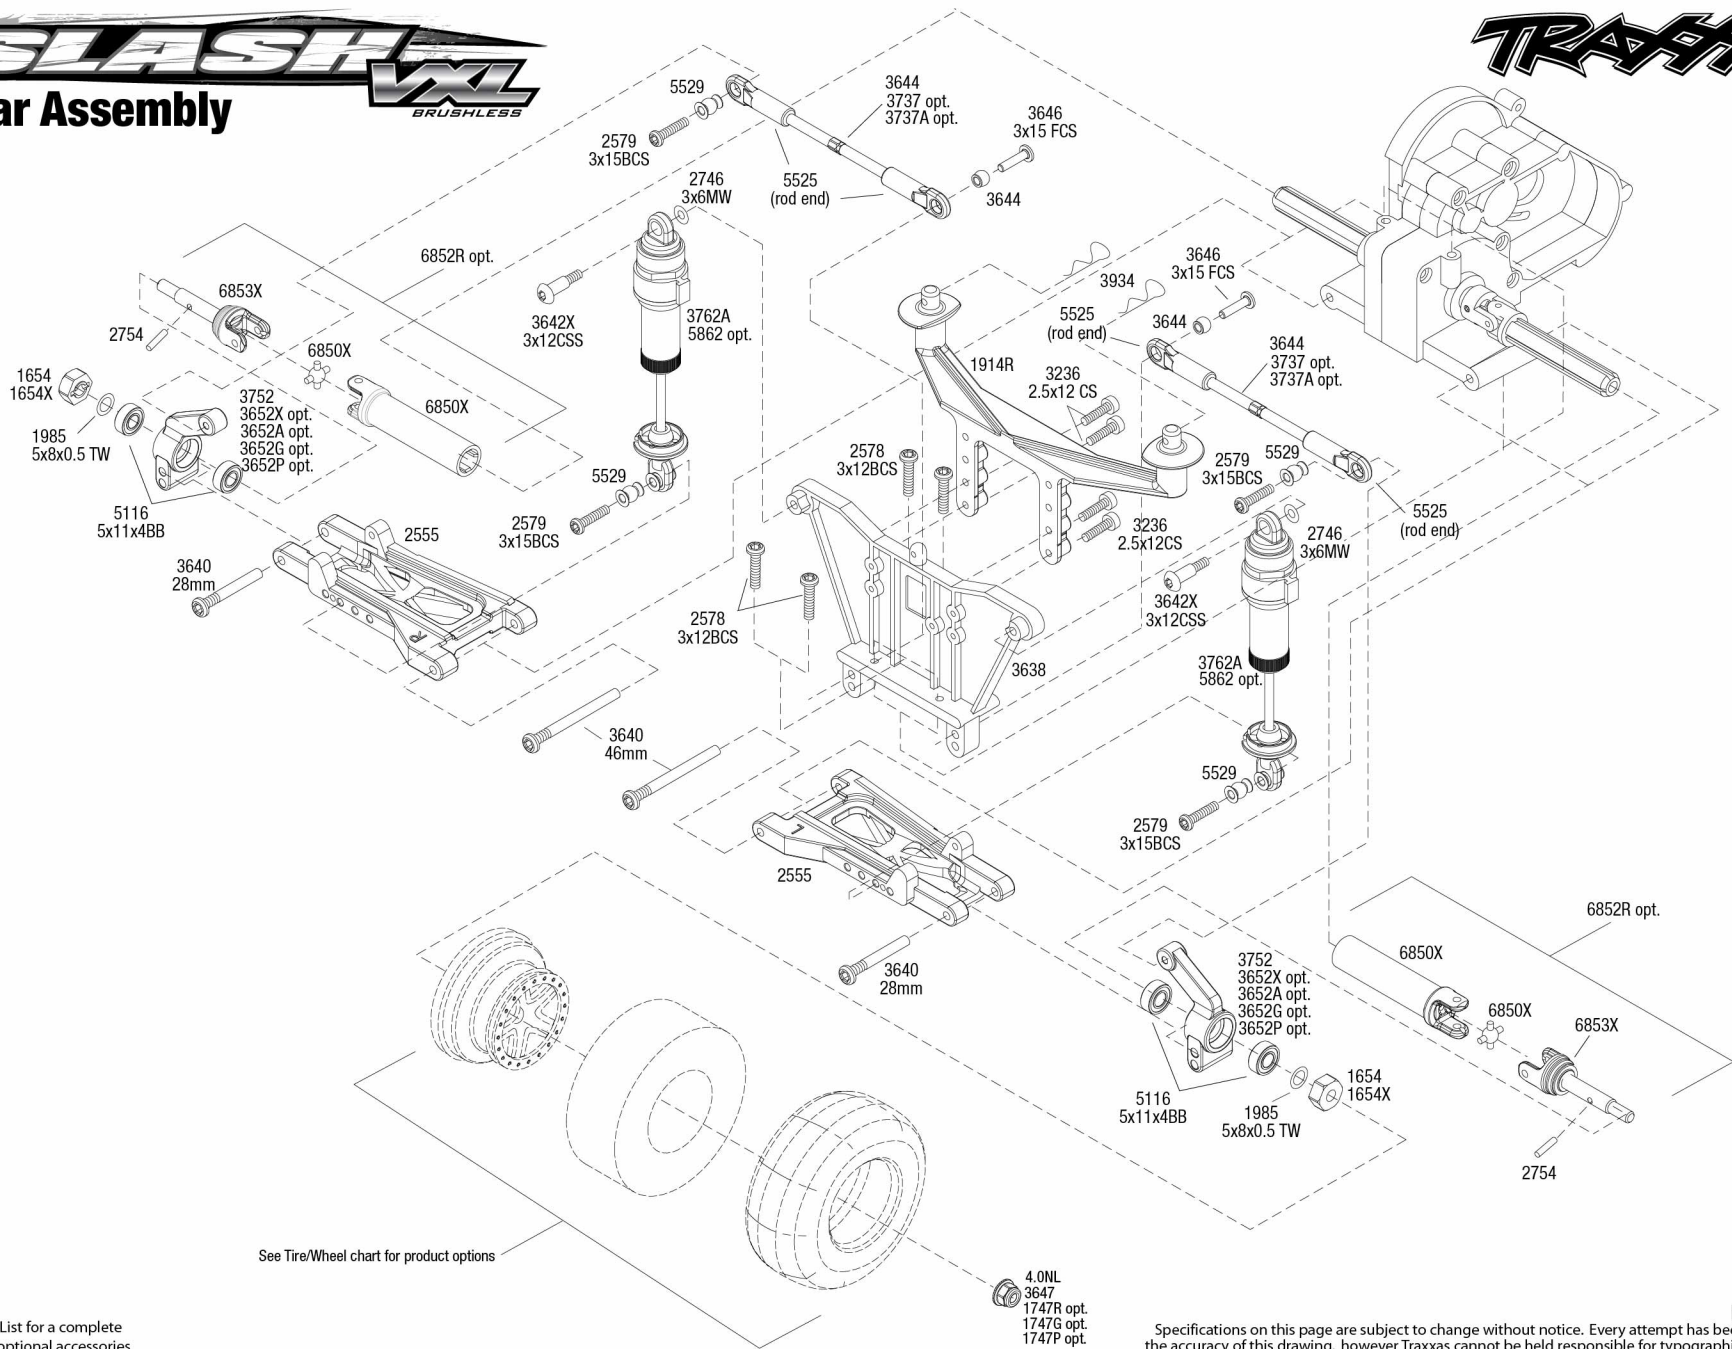

SLASH XL

Front Assembly

BRUSHLESS

See Tire/Wheel chart for product options

**Use only with Dodge Replica Short-Course Body (Part #6833)

See Parts List for a complete listing of optional accessories.

Specifications on this page are subject to change without notice. Every attempt has been made to ensure the accuracy of this drawing, however Traxxas cannot be held responsible for typographical or other errors.

REV 160921-R07

SLASH XL

Rear Assembly

BRUSHLESS

See Tire/Wheel chart for product options

See Parts List for a complete listing of optional accessories.

REV 160921-R07
Specifications on this page are subject to change without notice. Every attempt has been made to ensure the accuracy of this drawing, however Traxxas cannot be held responsible for typographical or other errors.