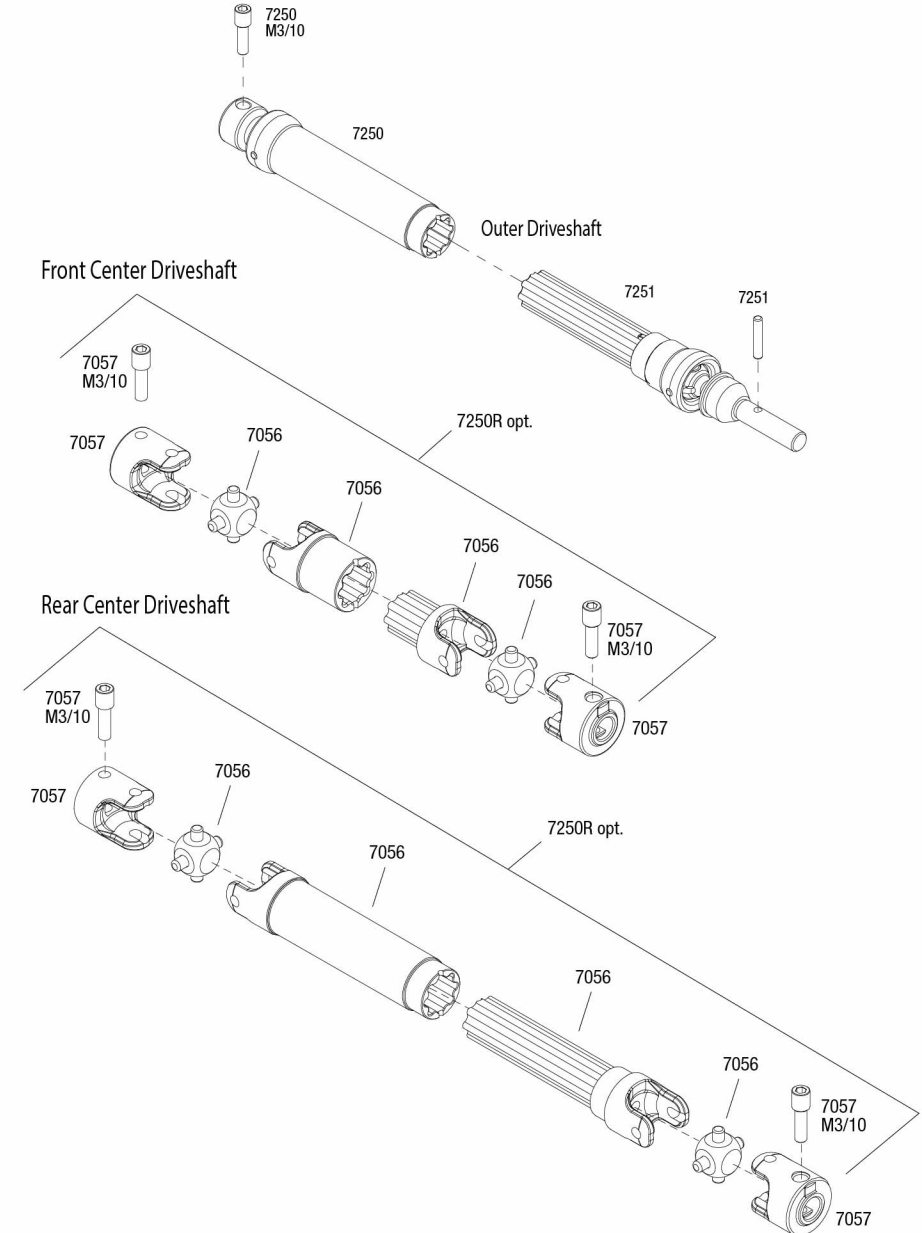

# 1/16 SUMMIT Exocage and Body

BRUSHLESS

Specifications on this page are subject to change without notice.  
Every attempt has been made to ensure the accuracy of this drawing, however Traxxas cannot be held responsible for typographical or other errors. See Parts List for a complete listing of optional accessories.

## Driveshafts

# 1/16 SUMMIT VXL

BRUSHLESS