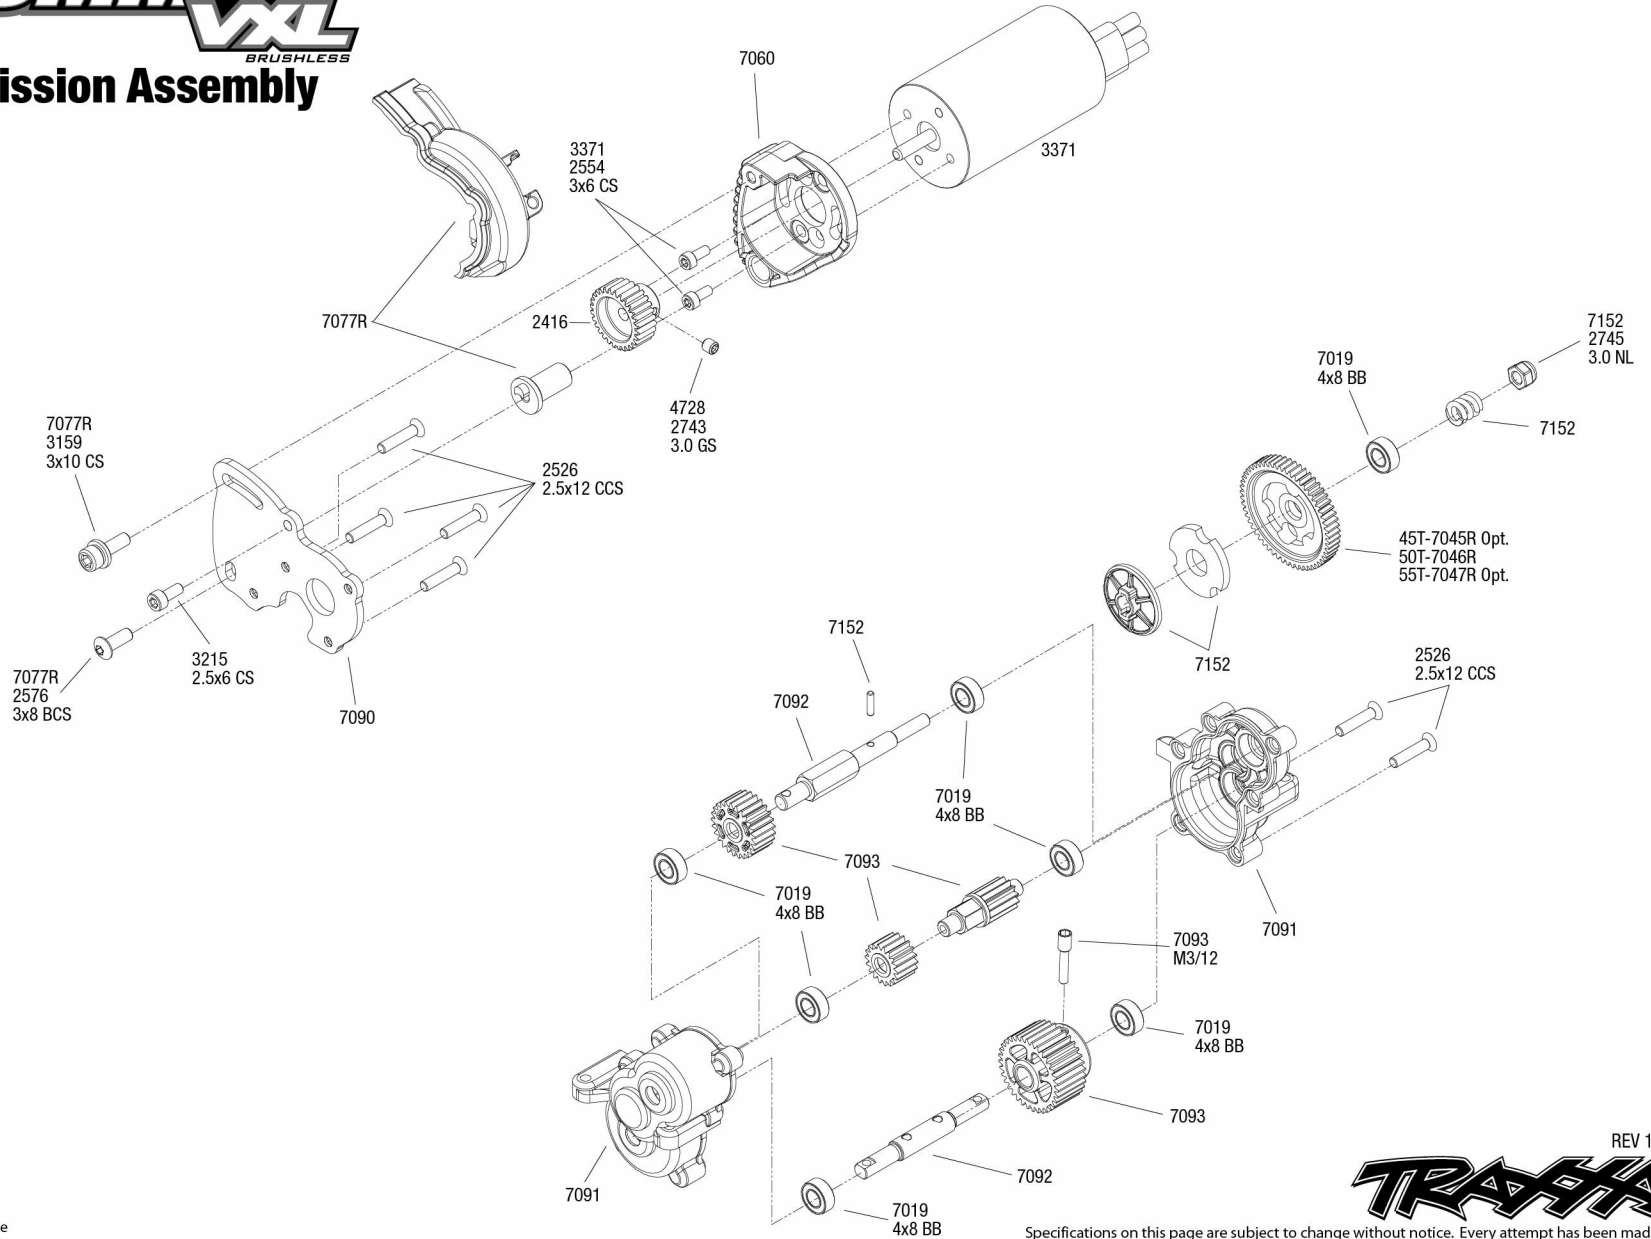

1/16 SUMMIT VXL

BRUSHLESS

Transmission Assembly

See Parts List for a complete listing of optional accessories.

Specifications on this page are subject to change without notice. Every attempt has been made to ensure the accuracy of this drawing, however Traxxas cannot be held responsible for typographical or other errors.

REV 160706-R01

TRAXXAS