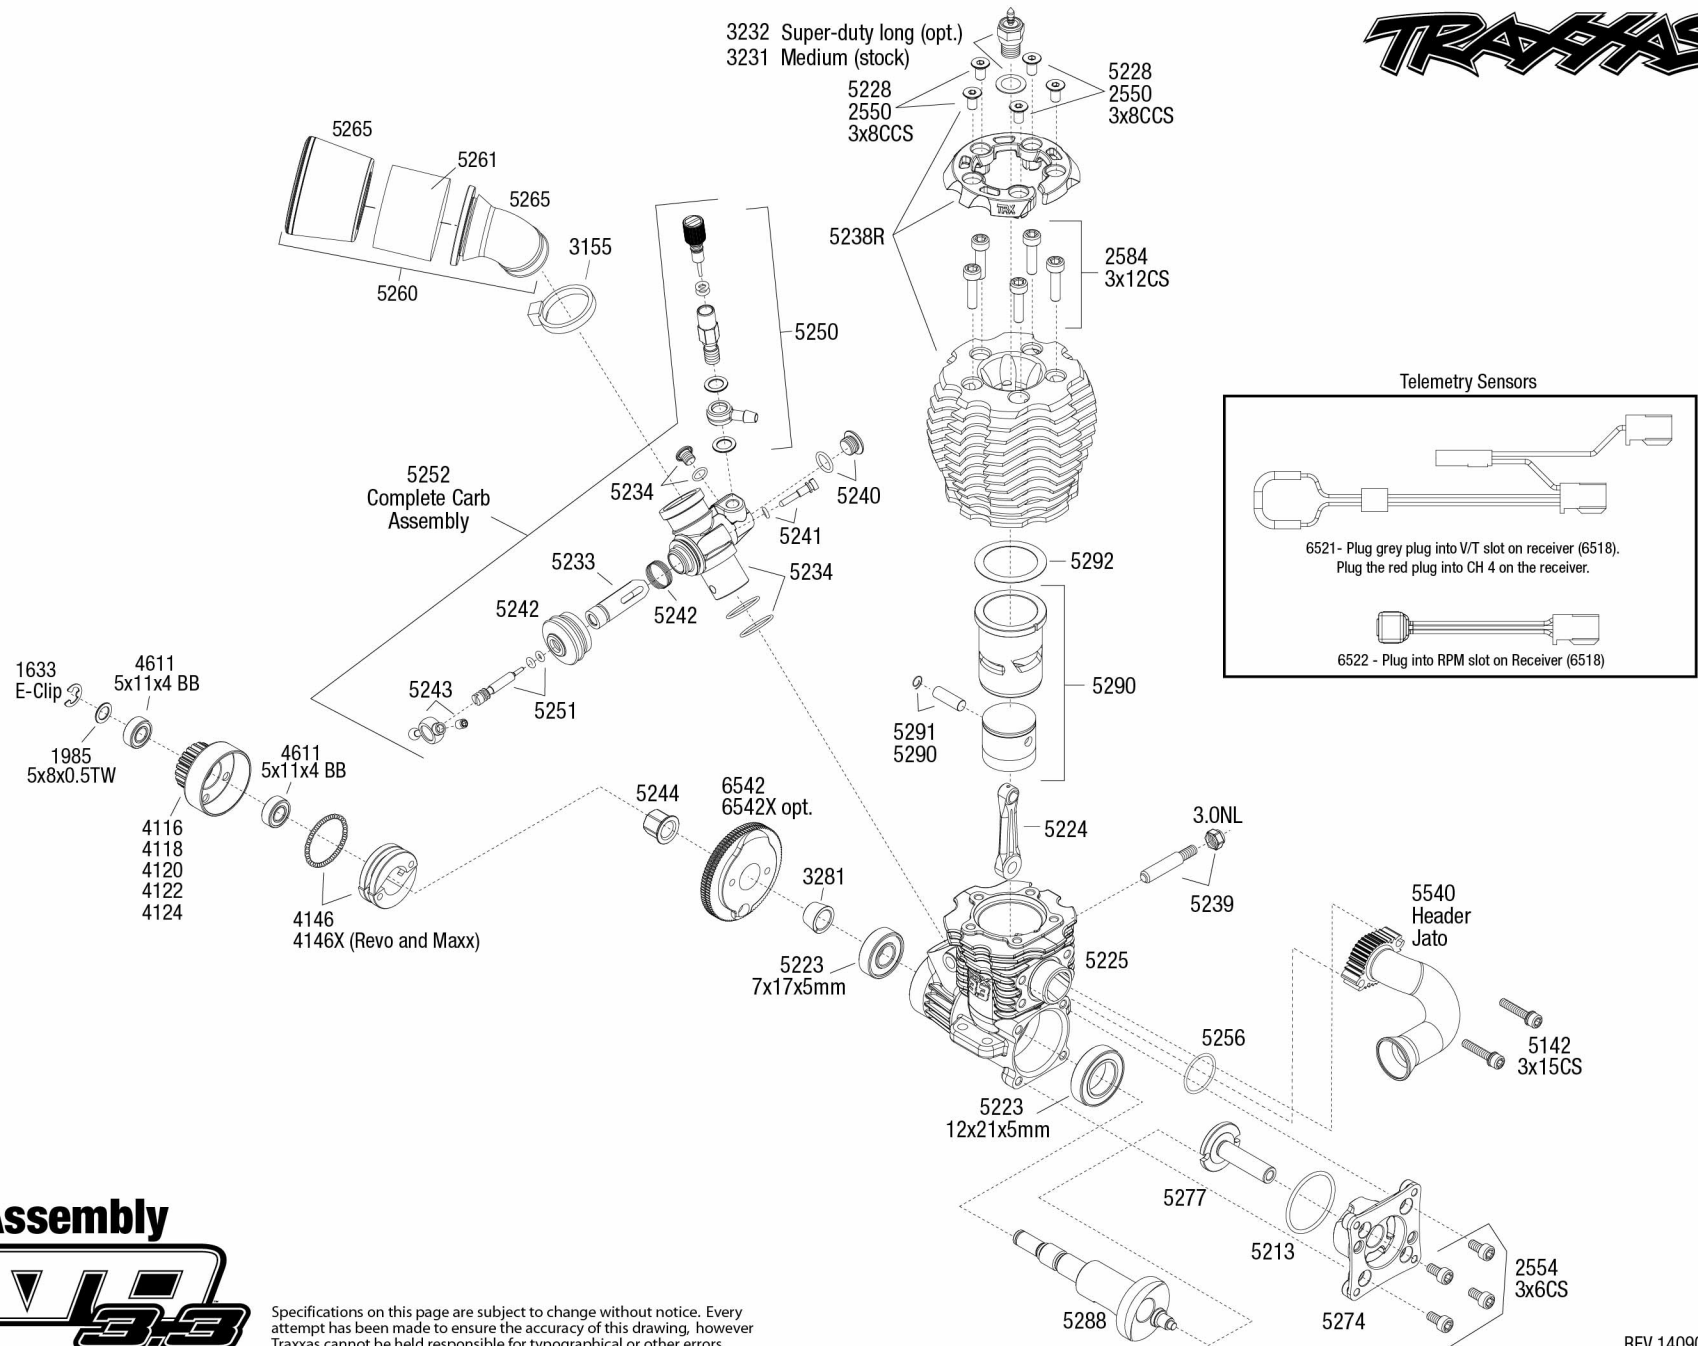

Chassis Assembly

Specifications on this page are subject to change without notice. Every attempt has been made to ensure the accuracy of this drawing, however Traxxas cannot be held responsible for typographical or other errors.

See Parts List for a complete listing of optional accessories.

REV 140904-R01

Engine Assembly

JATO 3.3

Specifications on this page are subject to change without notice. Every attempt has been made to ensure the accuracy of this drawing, however Traxxas cannot be held responsible for typographical or other errors.

JATO 3.3

Front Assembly

REV 140904-R01
Specifications on this page are subject to change without notice. Every attempt has been made to ensure the accuracy of this drawing, however Traxxas cannot be held responsible for typographical or other errors.

See Parts List for a complete listing of optional accessories.