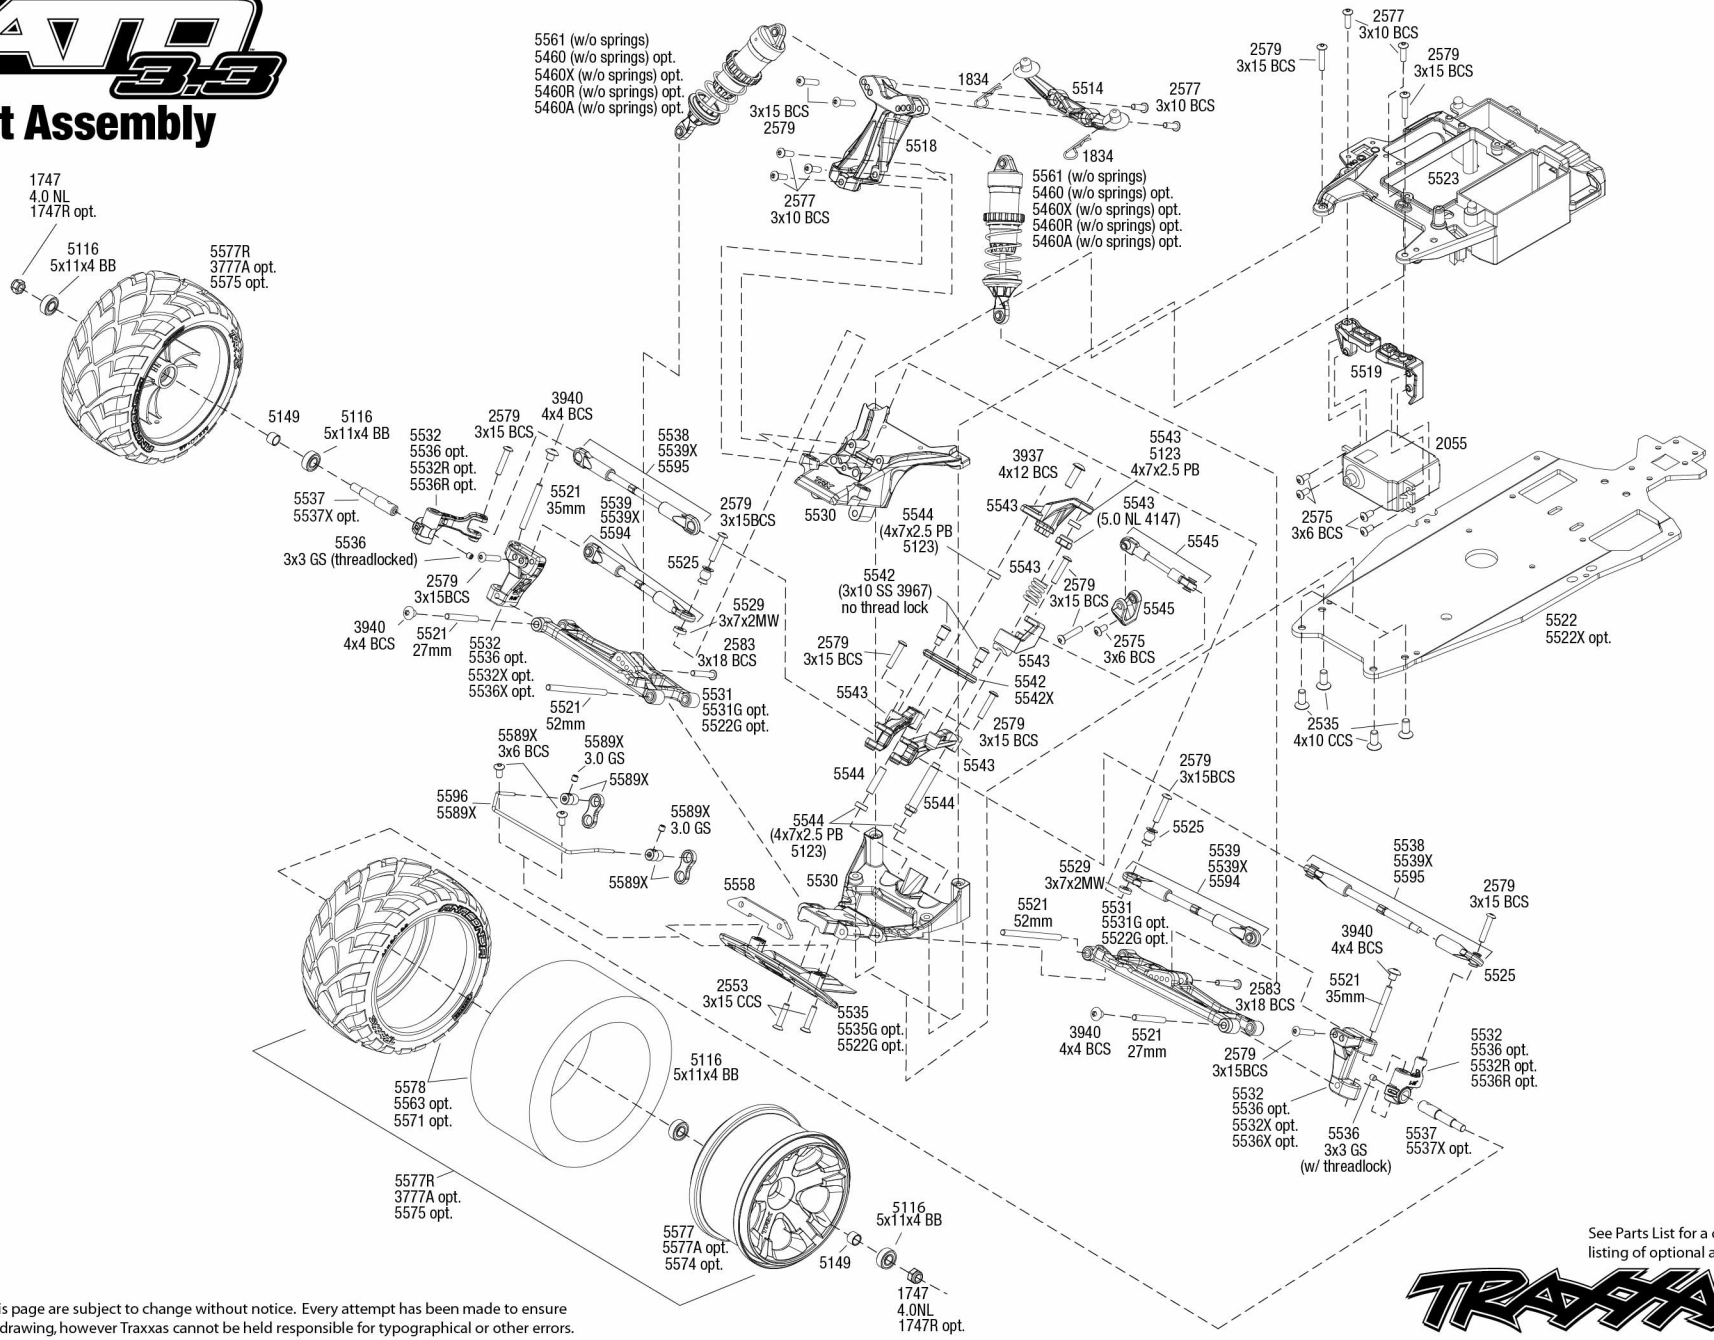

See Parts List for a complete listing of optional accessories.

REV 140904-R01

Engine Assembly

JATO 3.3

Specifications on this page are subject to change without notice. Every attempt has been made to ensure the accuracy of this drawing, however Traxxas cannot be held responsible for typographical or other errors.

JATO 3.3

Front Assembly

REV 140904-R01
Specifications on this page are subject to change without notice. Every attempt has been made to ensure the accuracy of this drawing, however Traxxas cannot be held responsible for typographical or other errors.