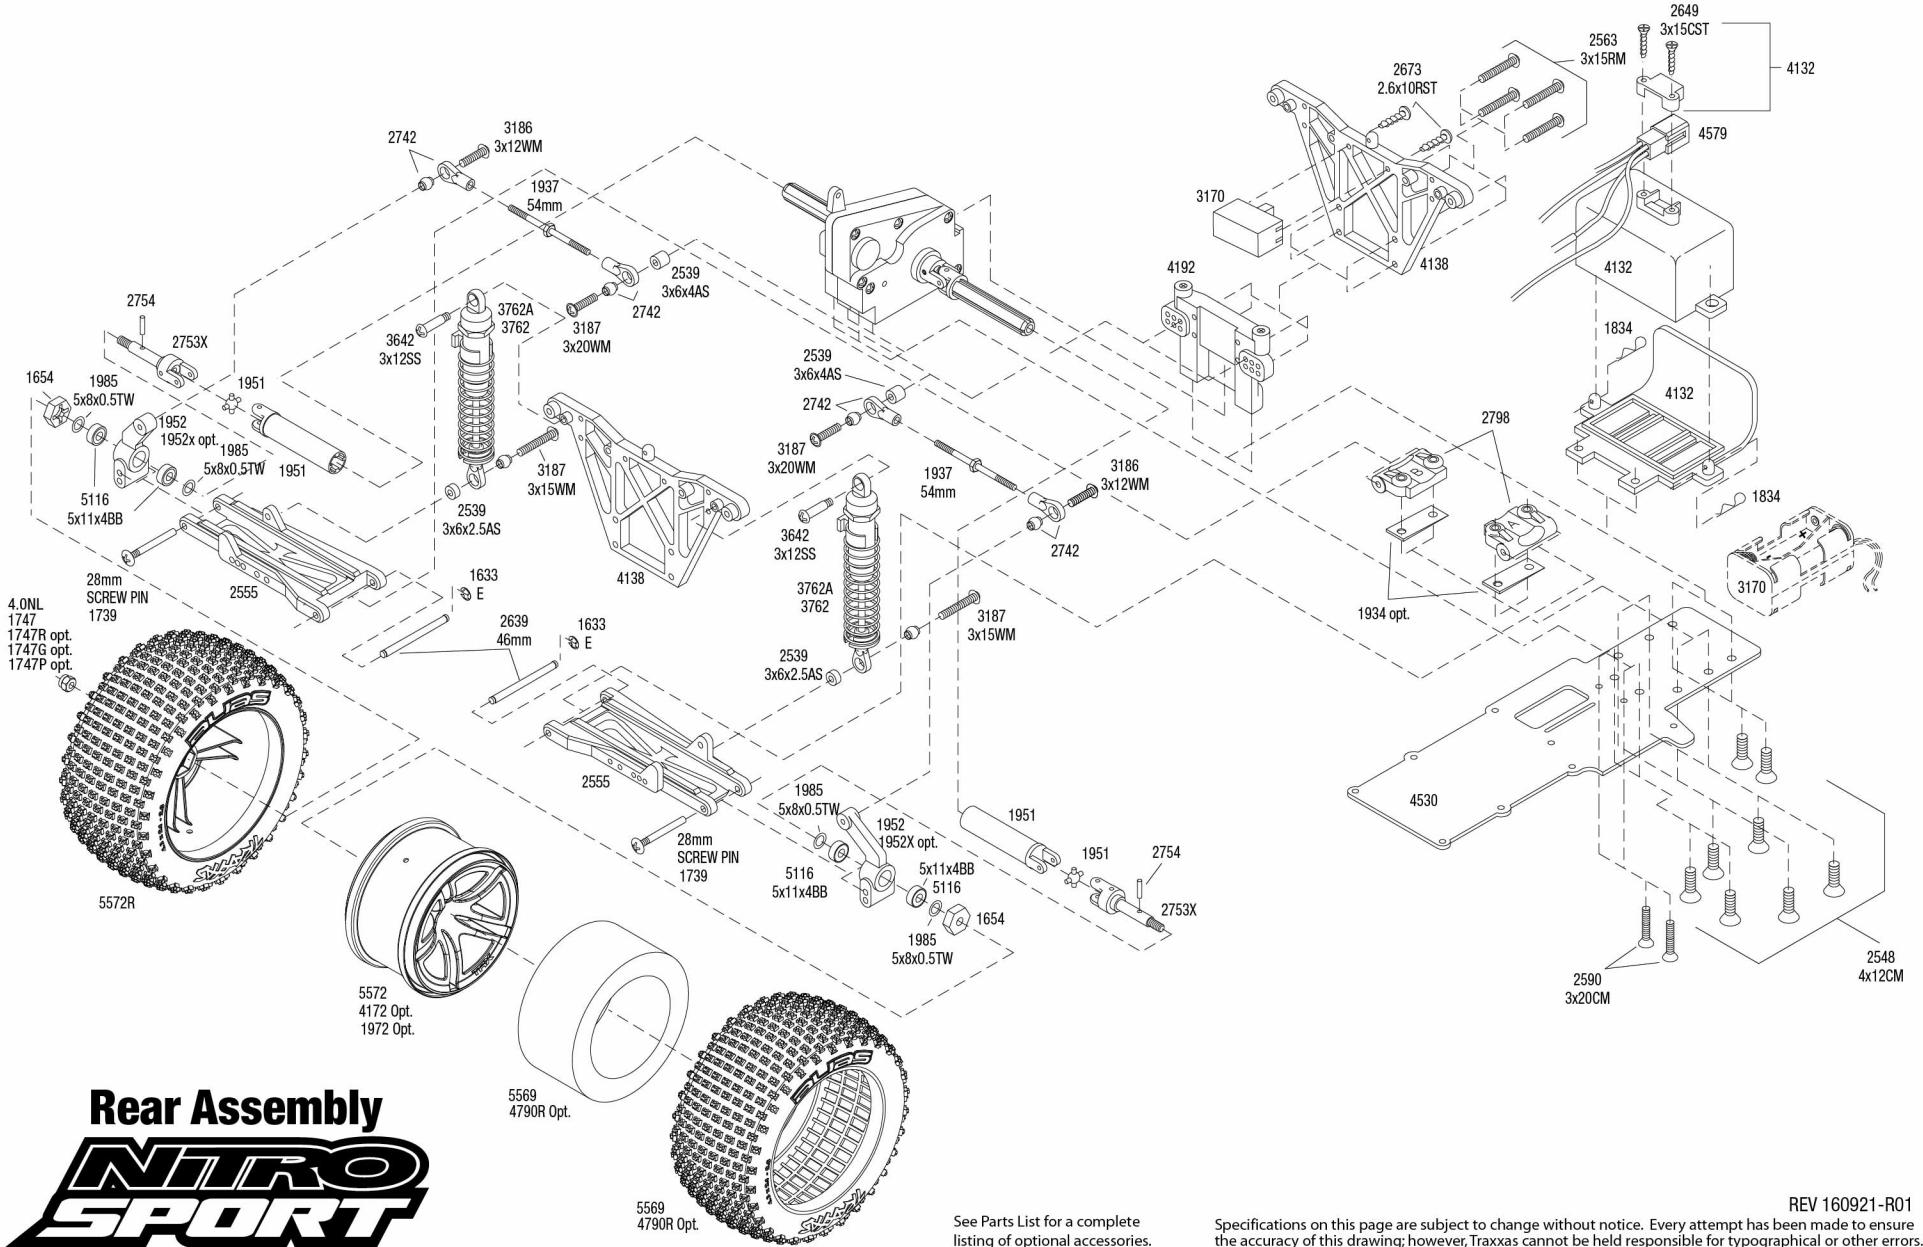

Rear Assembly

NITRO SPORT

See Parts List for a complete listing of optional accessories.

Specifications on this page are subject to change without notice. Every attempt has been made to ensure the accuracy of this drawing; however, Traxxas cannot be held responsible for typographical or other errors.