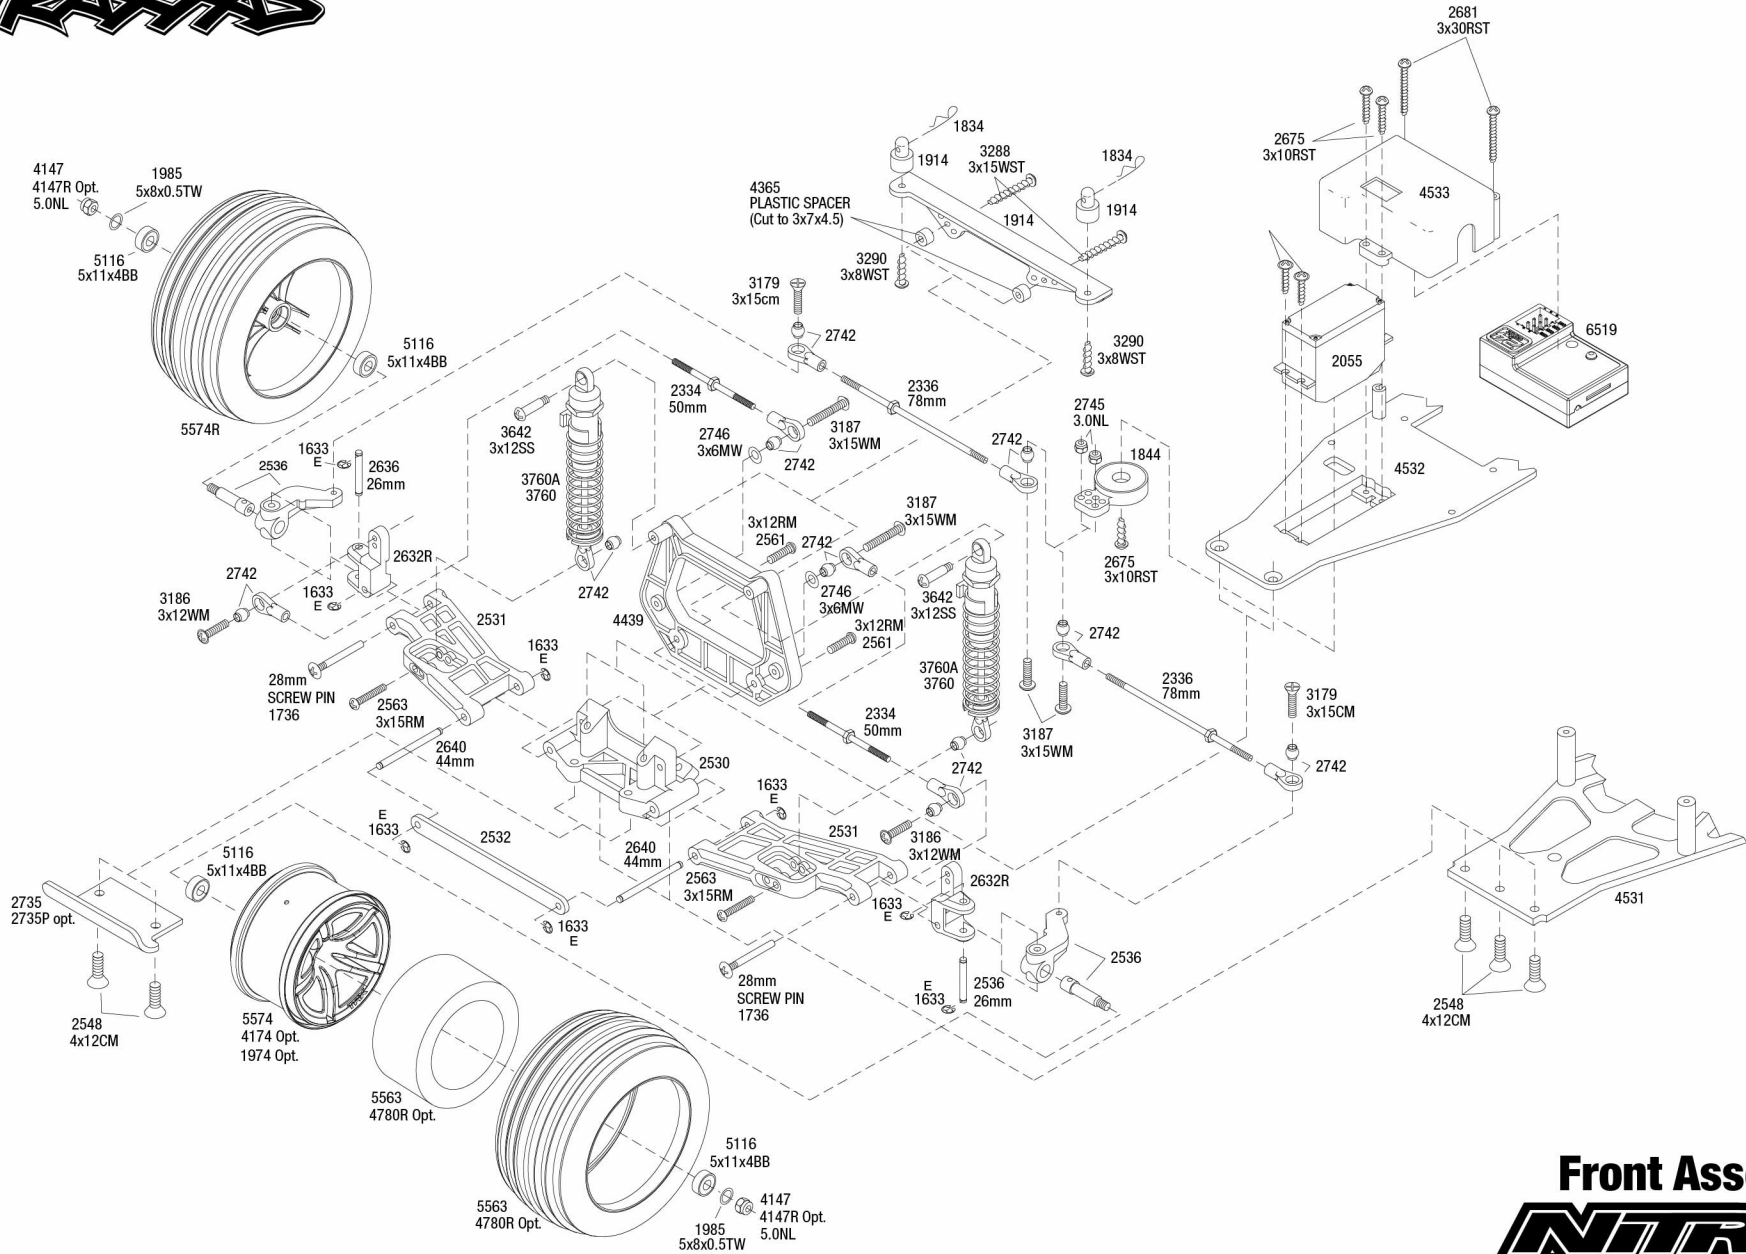

See Parts List for a complete listing of optional accessories.

Chassis Assembly
TRAXXAS
NITRO
SPORT

REV 160921-R01

TRAXXAS

Specifications on this page are subject to change without notice. Every attempt has been made to ensure the accuracy of this drawing; however, Traxxas cannot be held responsible for typographical or other errors.

REV 160921-R01

Specifications on this page are subject to change without notice. Every attempt has been made to ensure the accuracy of this drawing; however, Traxxas cannot be held responsible for typographical or other errors.

See Parts List for a complete listing of optional accessories.

Rear Assembly

NITRO SPORT

See Parts List for a complete listing of optional accessories.

Specifications on this page are subject to change without notice. Every attempt has been made to ensure the accuracy of this drawing; however, Traxxas cannot be held responsible for typographical or other errors.