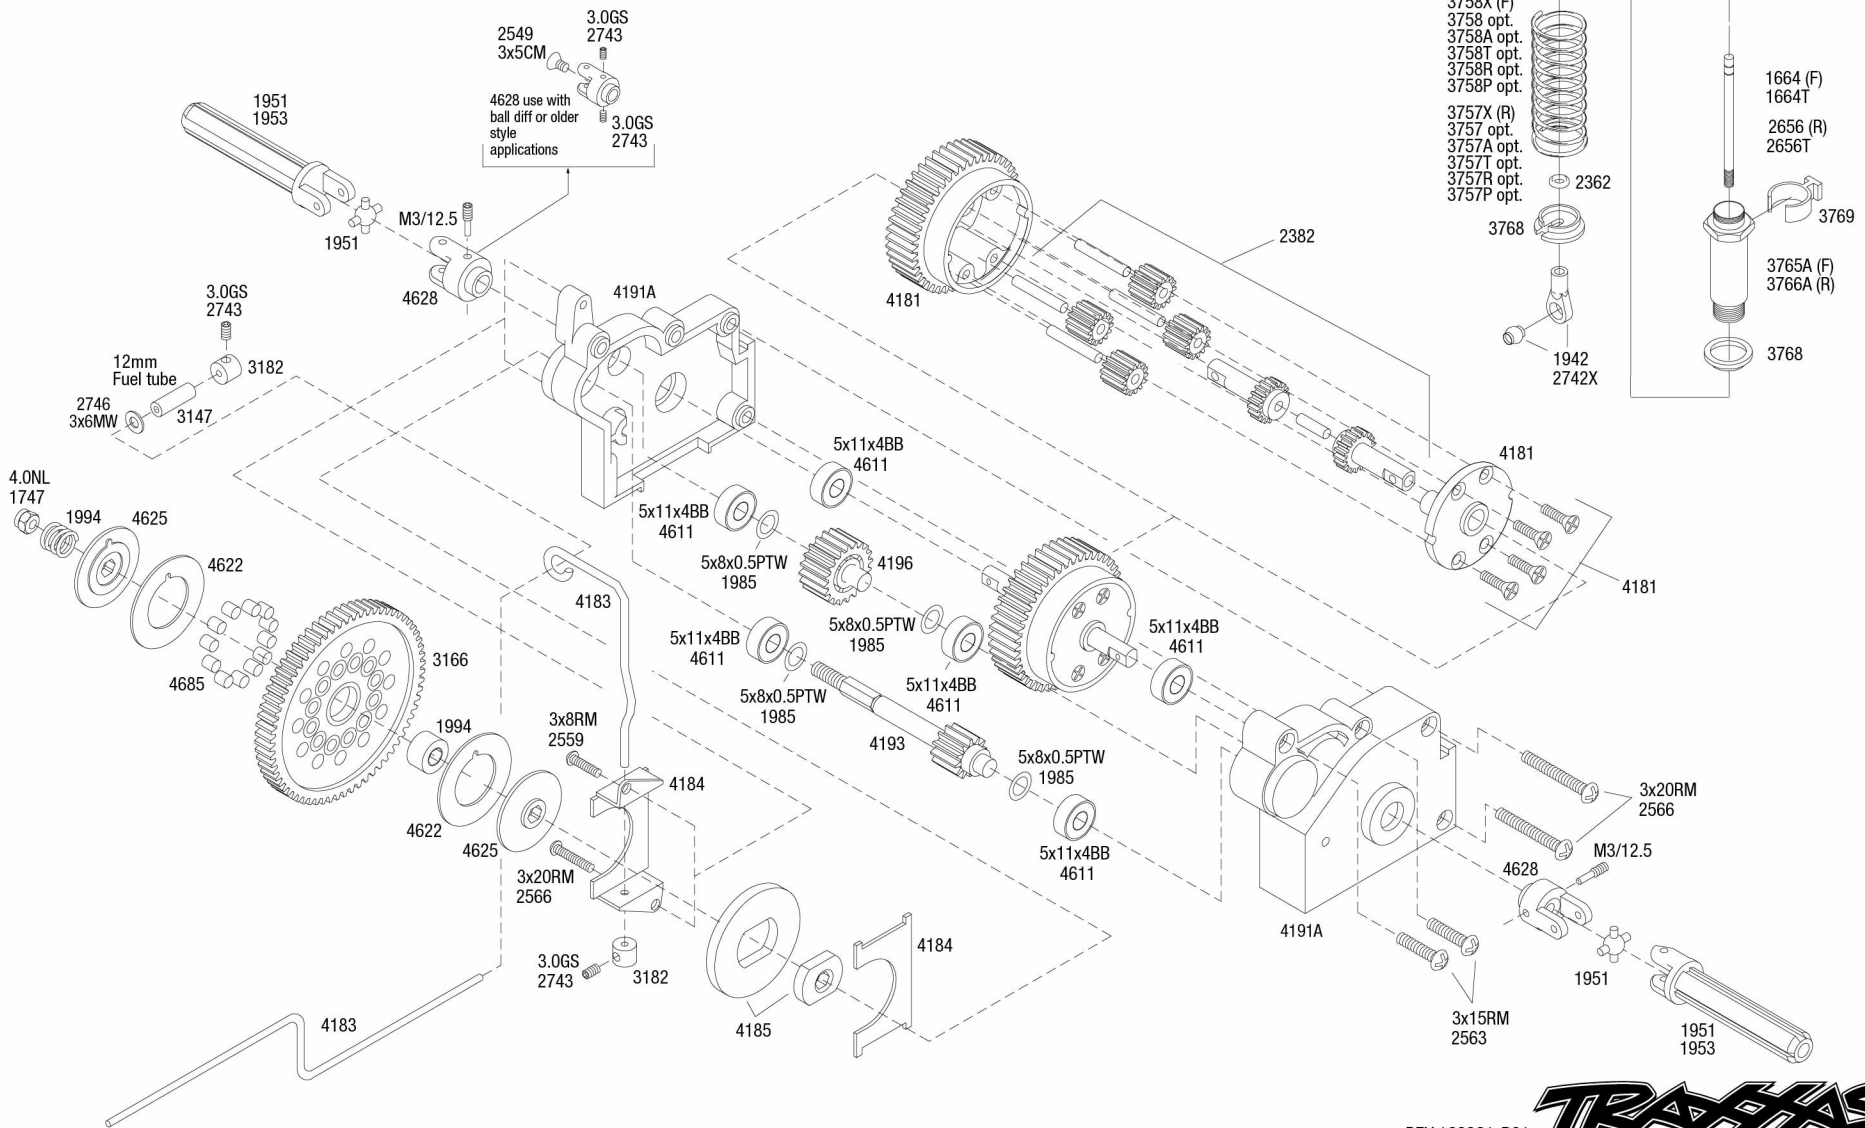

See Parts List for a complete listing of optional accessories.

NITRO Rear Assembly

STAMPEDE

See Parts List for a complete listing of optional accessories.

REV 160921-R01
 Specifications on this page are subject to change without notice. Every attempt has been made to ensure the accuracy of this drawing; however, Traxxas cannot be held responsible for typographical or other errors.

NITRO Transmission Assembly

STAMPEDE

See Parts List for a complete listing of optional accessories.

REV 160921-R01

TRAXXAS

Specifications on this page are subject to change without notice. Every attempt has been made to ensure the accuracy of this drawing; however, Traxxas cannot be held responsible for typographical or other errors.