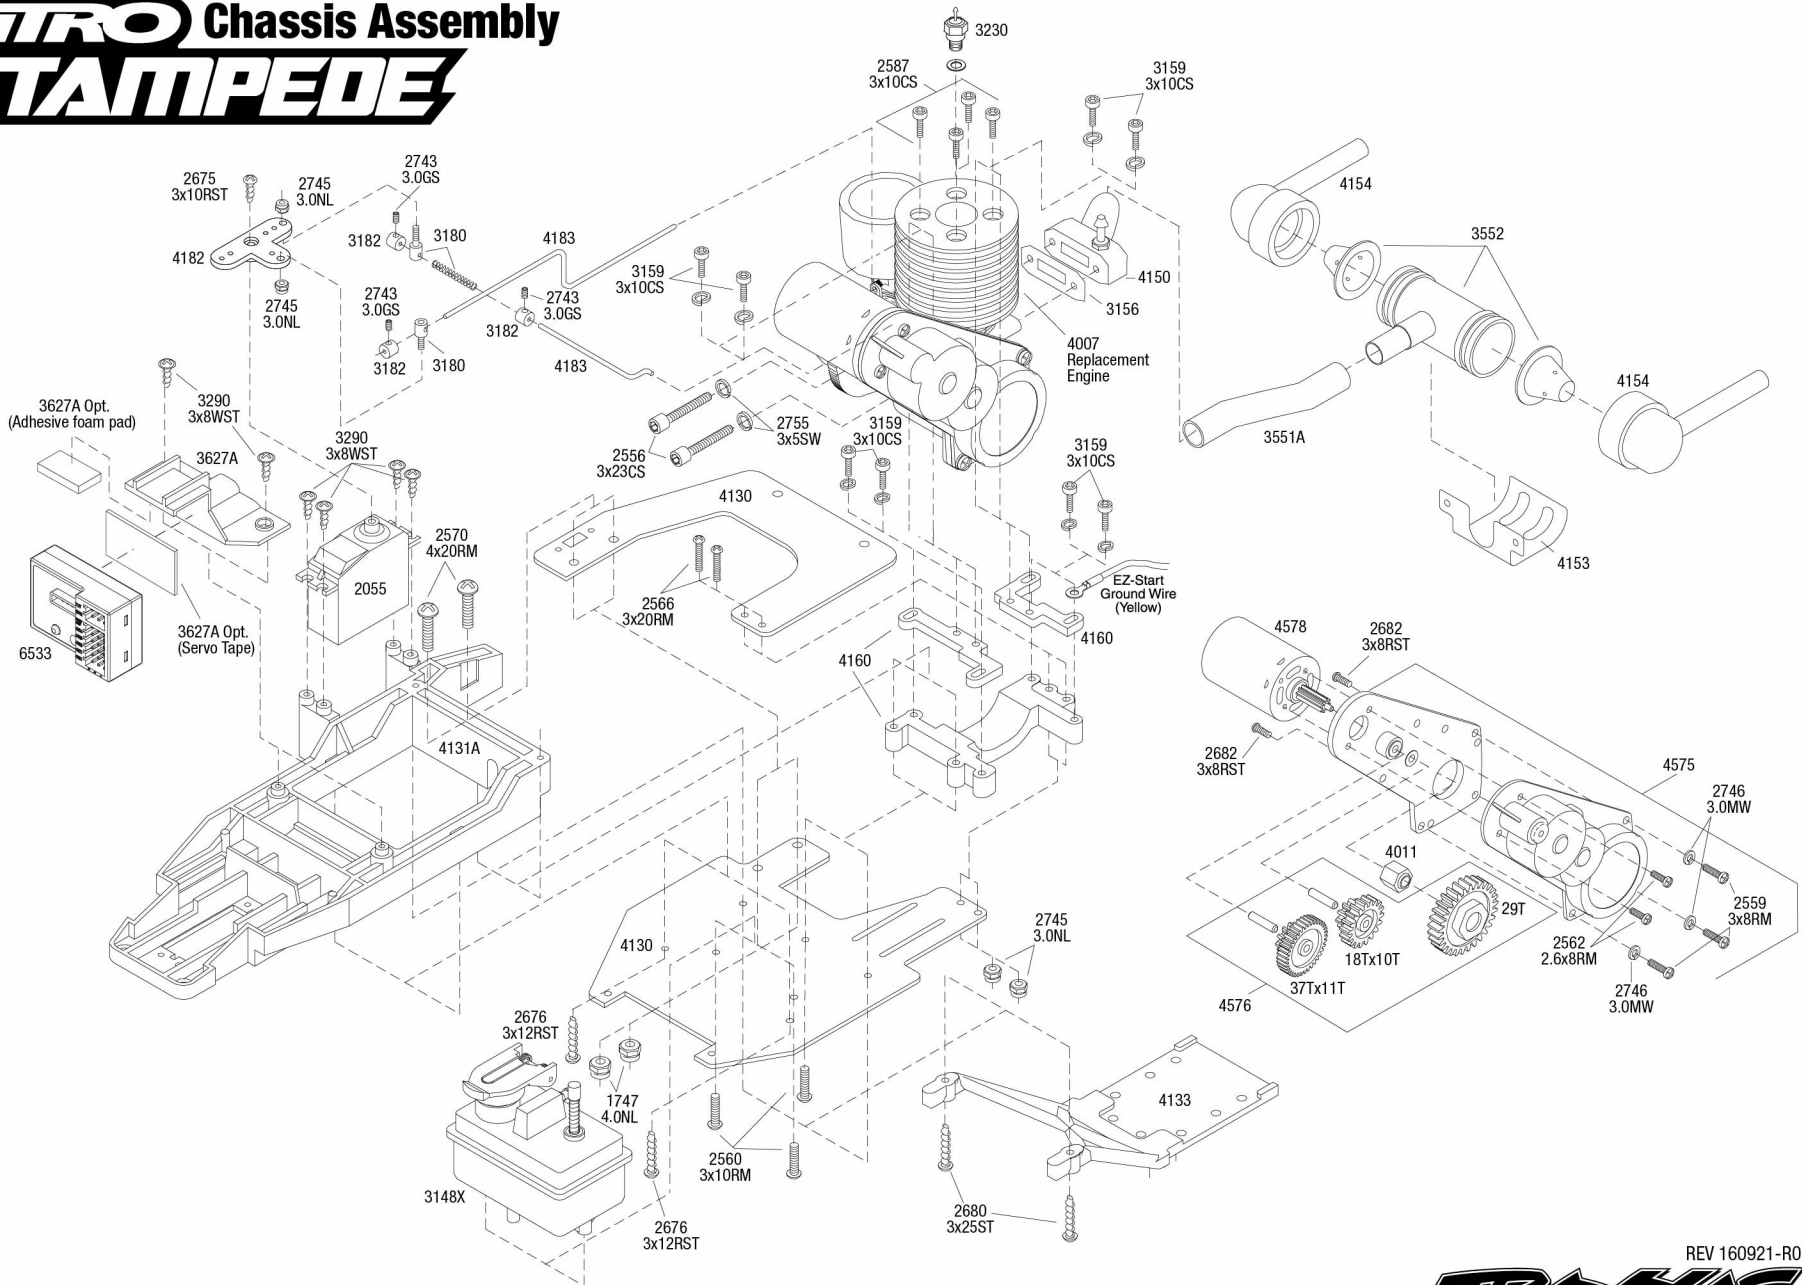

NITRO Chassis Assembly STAMPEDE

Specifications on this page are subject to change without notice. Every attempt has been made to ensure the accuracy of this drawing; however, Traxxas cannot be held responsible for typographical or other errors.

See Parts List for a complete listing of optional accessories.

REV 160921-R01

TRAXXAS

REV 160921-R01
 Specifications on this page are subject to change without notice. Every attempt has been made to ensure the accuracy of this drawing; however, Traxxas cannot be held responsible for typographical or other errors.

See Parts List for a complete listing of optional accessories.

NITRO Rear Assembly

STAMPEDE

See Parts List for a complete listing of optional accessories.

REV 160921-R01
 Specifications on this page are subject to change without notice. Every attempt has been made to ensure the accuracy of this drawing; however, Traxxas cannot be held responsible for typographical or other errors.