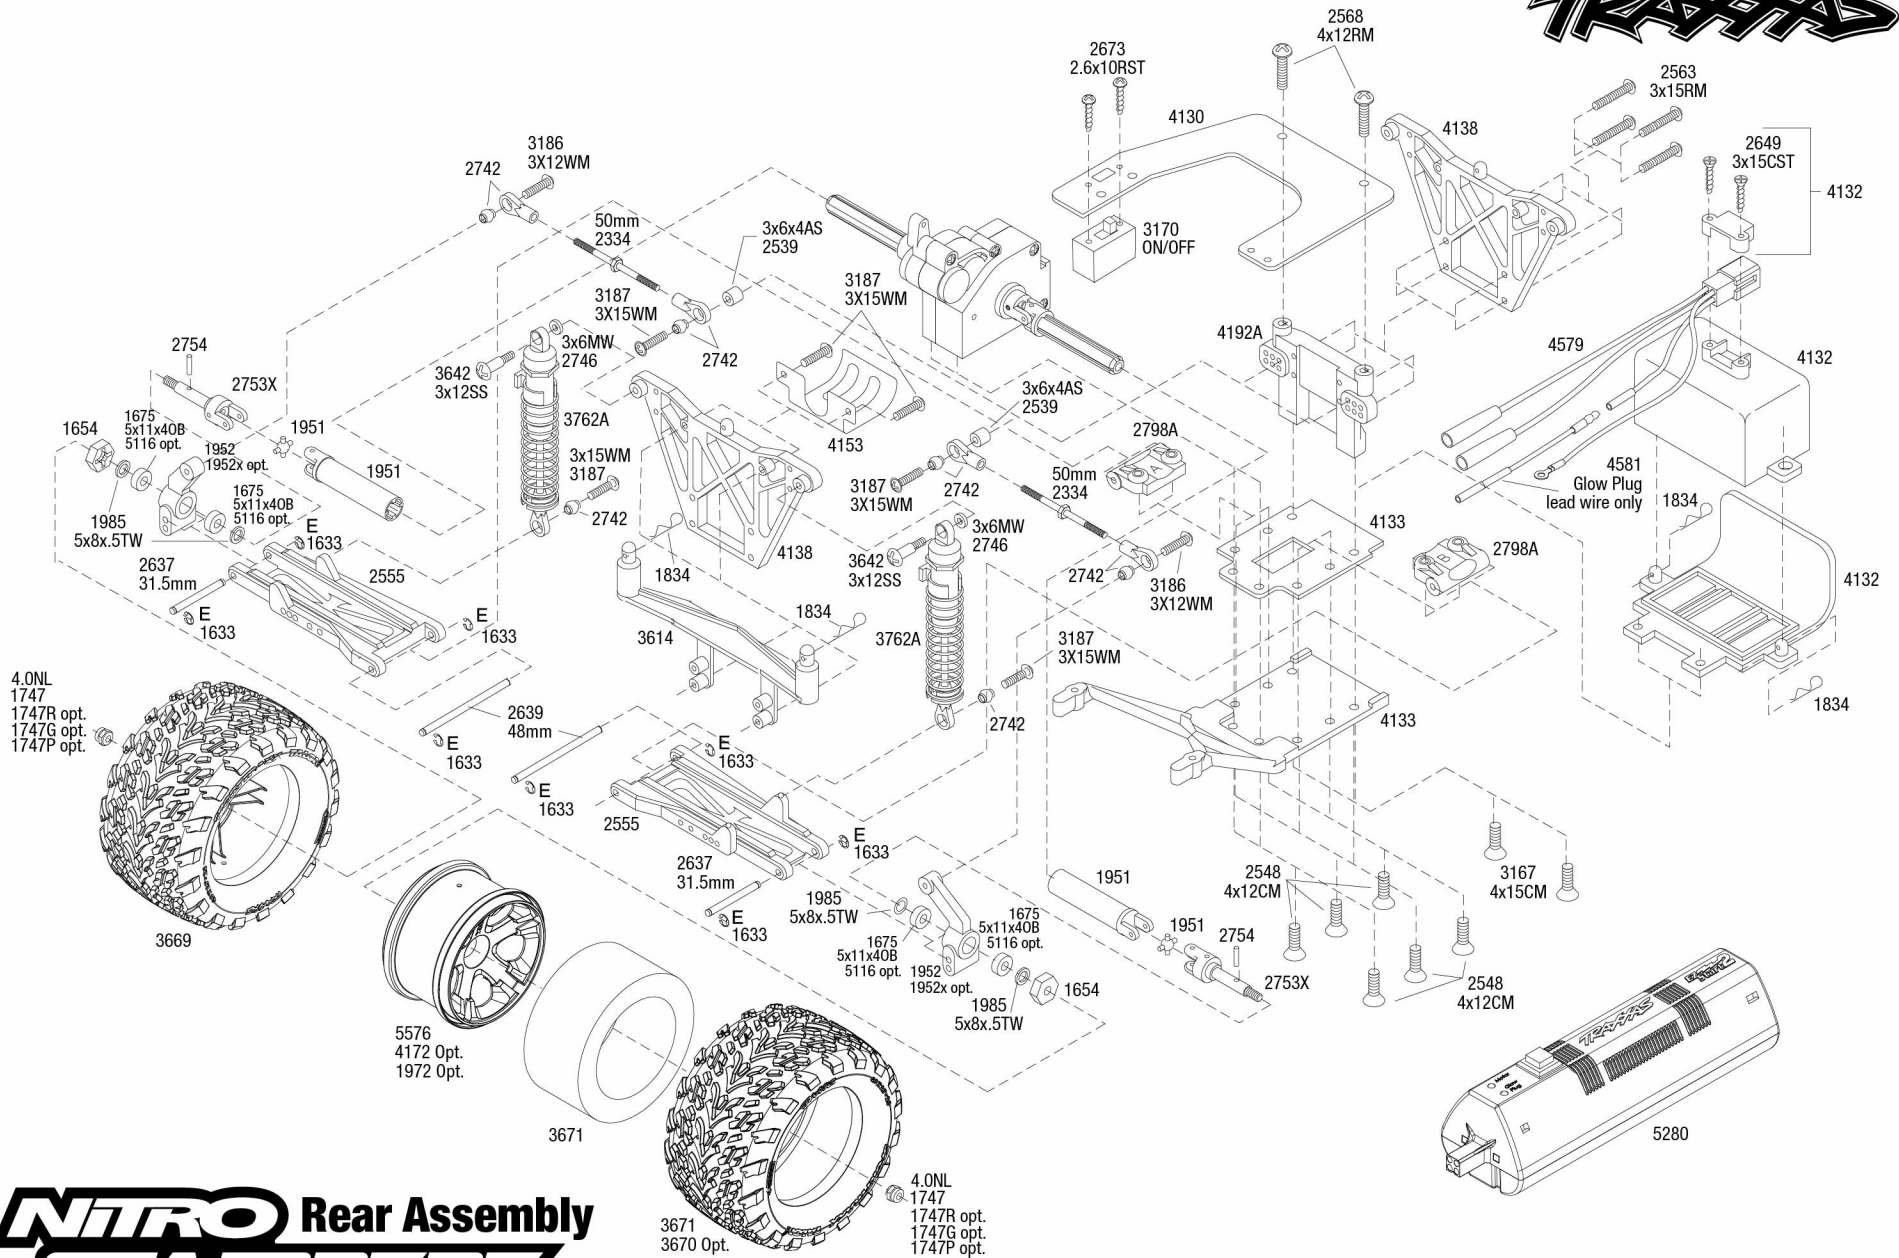

NITRO Chassis Assembly STAMPEDE

Specifications on this page are subject to change without notice. Every attempt has been made to ensure the accuracy of this drawing; however, Traxxas cannot be held responsible for typographical or other errors.

See Parts List for a complete listing of optional accessories.

REV 160921-R01

TRAXXAS

REV 160921-R01
 Specifications on this page are subject to change without notice. Every attempt has been made to ensure the accuracy of this drawing; however, Traxxas cannot be held responsible for typographical or other errors.

See Parts List for a complete listing of optional accessories.

NITRO Rear Assembly

STAMPEDE

See Parts List for a complete listing of optional accessories.

REV 160921-R01
 Specifications on this page are subject to change without notice. Every attempt has been made to ensure the accuracy of this drawing; however, Traxxas cannot be held responsible for typographical or other errors.