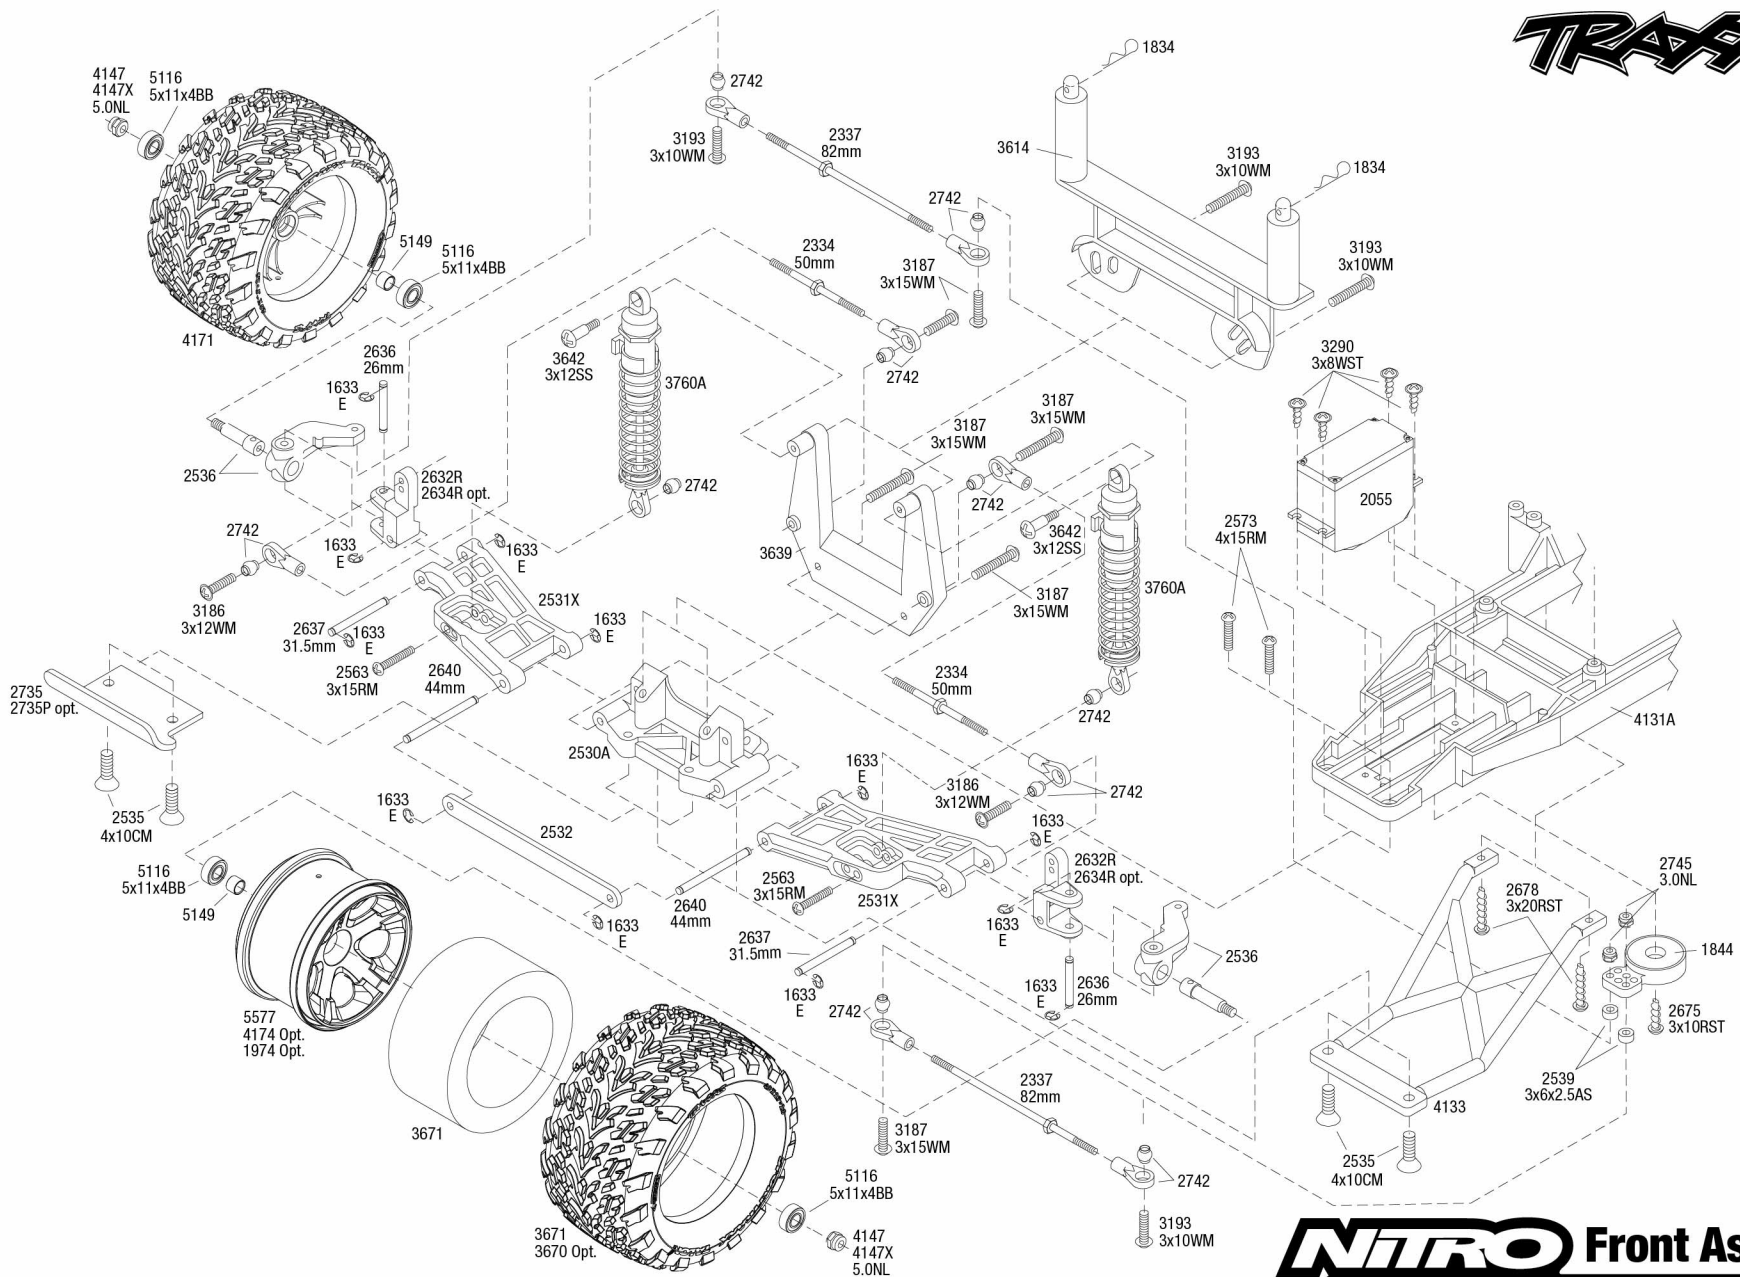

NITRO Chassis Assembly STAMPEDE

Specifications on this page are subject to change without notice. Every attempt has been made to ensure the accuracy of this drawing; however, Traxxas cannot be held responsible for typographical or other errors.

See Parts List for a complete listing of optional accessories.

REV 160921-R01

TRAXXAS

REV 160921-R01
 Specifications on this page are subject to change without notice. Every attempt has been made to ensure the accuracy of this drawing; however, Traxxas cannot be held responsible for typographical or other errors.

See Parts List for a complete listing of optional accessories.

NITRO Rear Assembly

STAMPEDE

See Parts List for a complete listing of optional accessories.

REV 160921-R01
 Specifications on this page are subject to change without notice. Every attempt has been made to ensure the accuracy of this drawing; however, Traxxas cannot be held responsible for typographical or other errors.