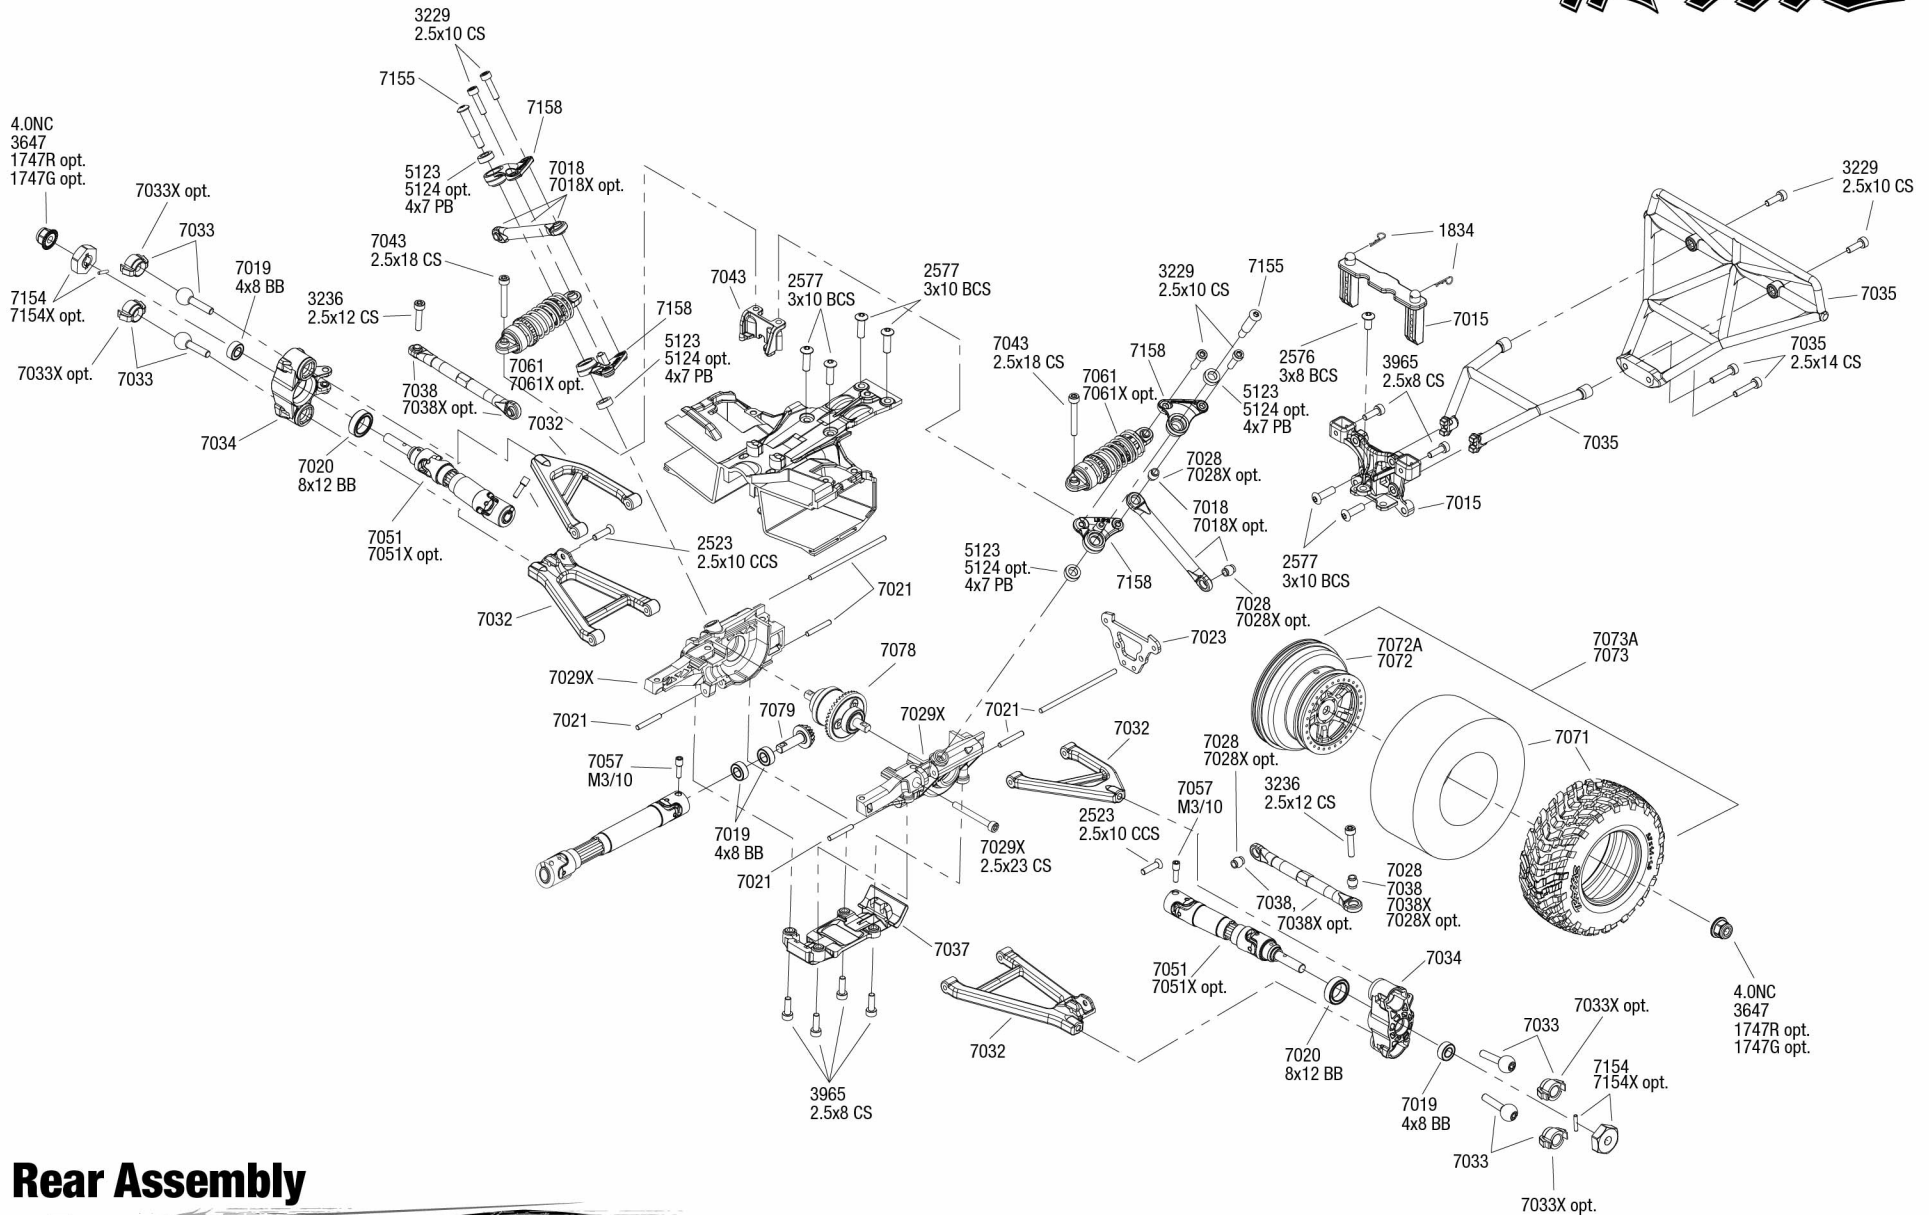

# Driveshaft Assembly

Specifications on this page are subject to change without notice. Every attempt has been made to ensure the accuracy of this drawing, however Traxxas cannot be held responsible for typographical or other errors. See Parts List for a complete listing of optional accessories.

## Rear Assembly

See Parts List for a complete listing of optional accessories.

Specifications on this page are subject to change without notice. Every attempt has been made to ensure the accuracy of this drawing, however Traxxas cannot be held responsible for typographical or other errors.

# 1/16 SLASH 44

## Transmission Assembly

See Parts List for a complete listing of optional accessories.

REV 160706-R02  
**TRAXXAS**  
Specifications on this page are subject to change without notice. Every attempt has been made to ensure the accuracy of this drawing, however Traxxas cannot be held responsible for typographical or other errors.