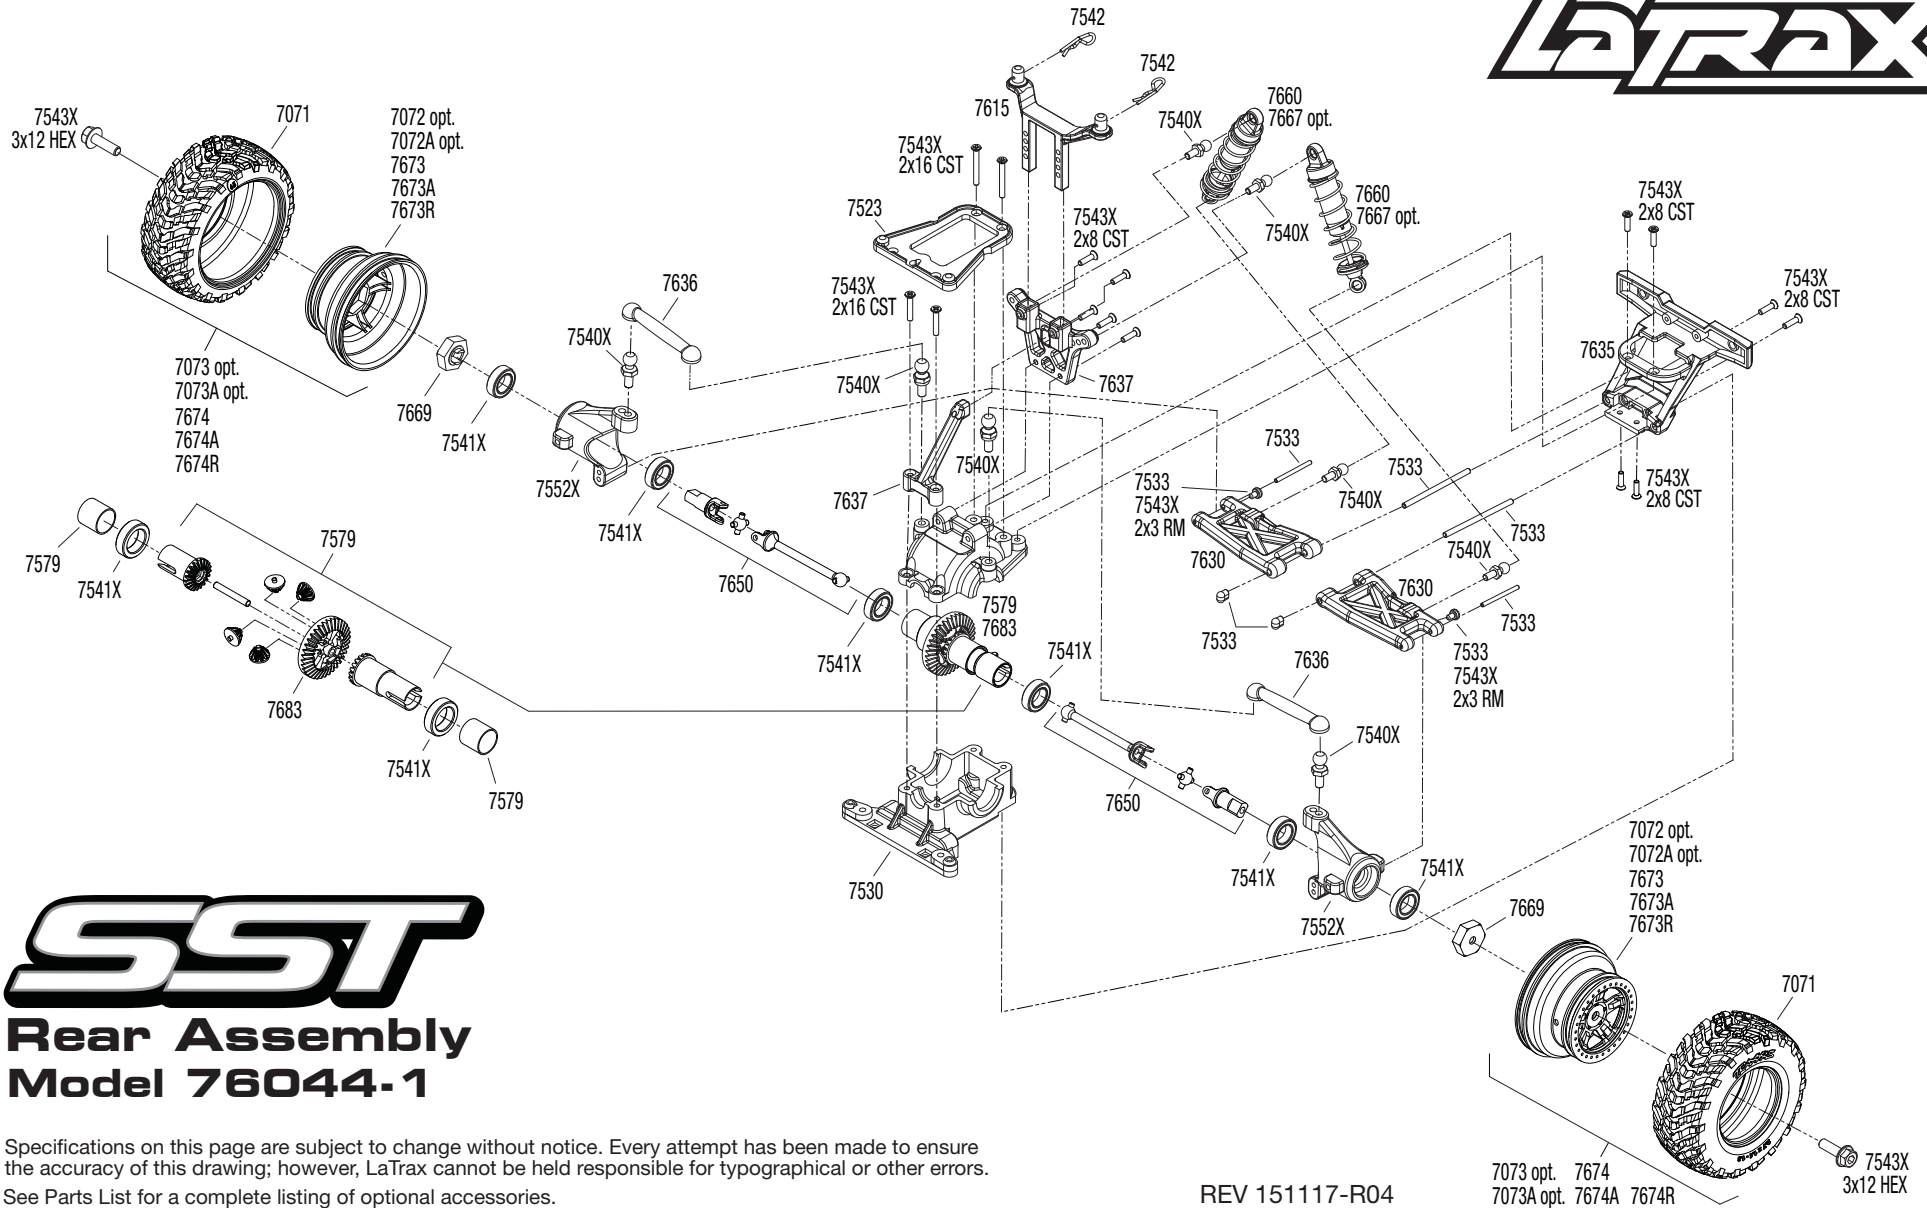

REV 151117-R04

SST

Chassis Assembly Model 76044-1

LaTRAX

See Parts List for a complete listing of optional accessories.

Specifications on this page are subject to change without notice. Every attempt has been made to ensure the accuracy of this drawing; however, LaTrax cannot be held responsible for typographical or other errors.

REV 151117-R04

SST

Rear Assembly Model 76044-1

Specifications on this page are subject to change without notice. Every attempt has been made to ensure the accuracy of this drawing; however, LaTrax cannot be held responsible for typographical or other errors. See Parts List for a complete listing of optional accessories.

REV 151117-R04

7073 opt. 7674
7073A opt. 7674A 7674R
7543X
3x12 HEX