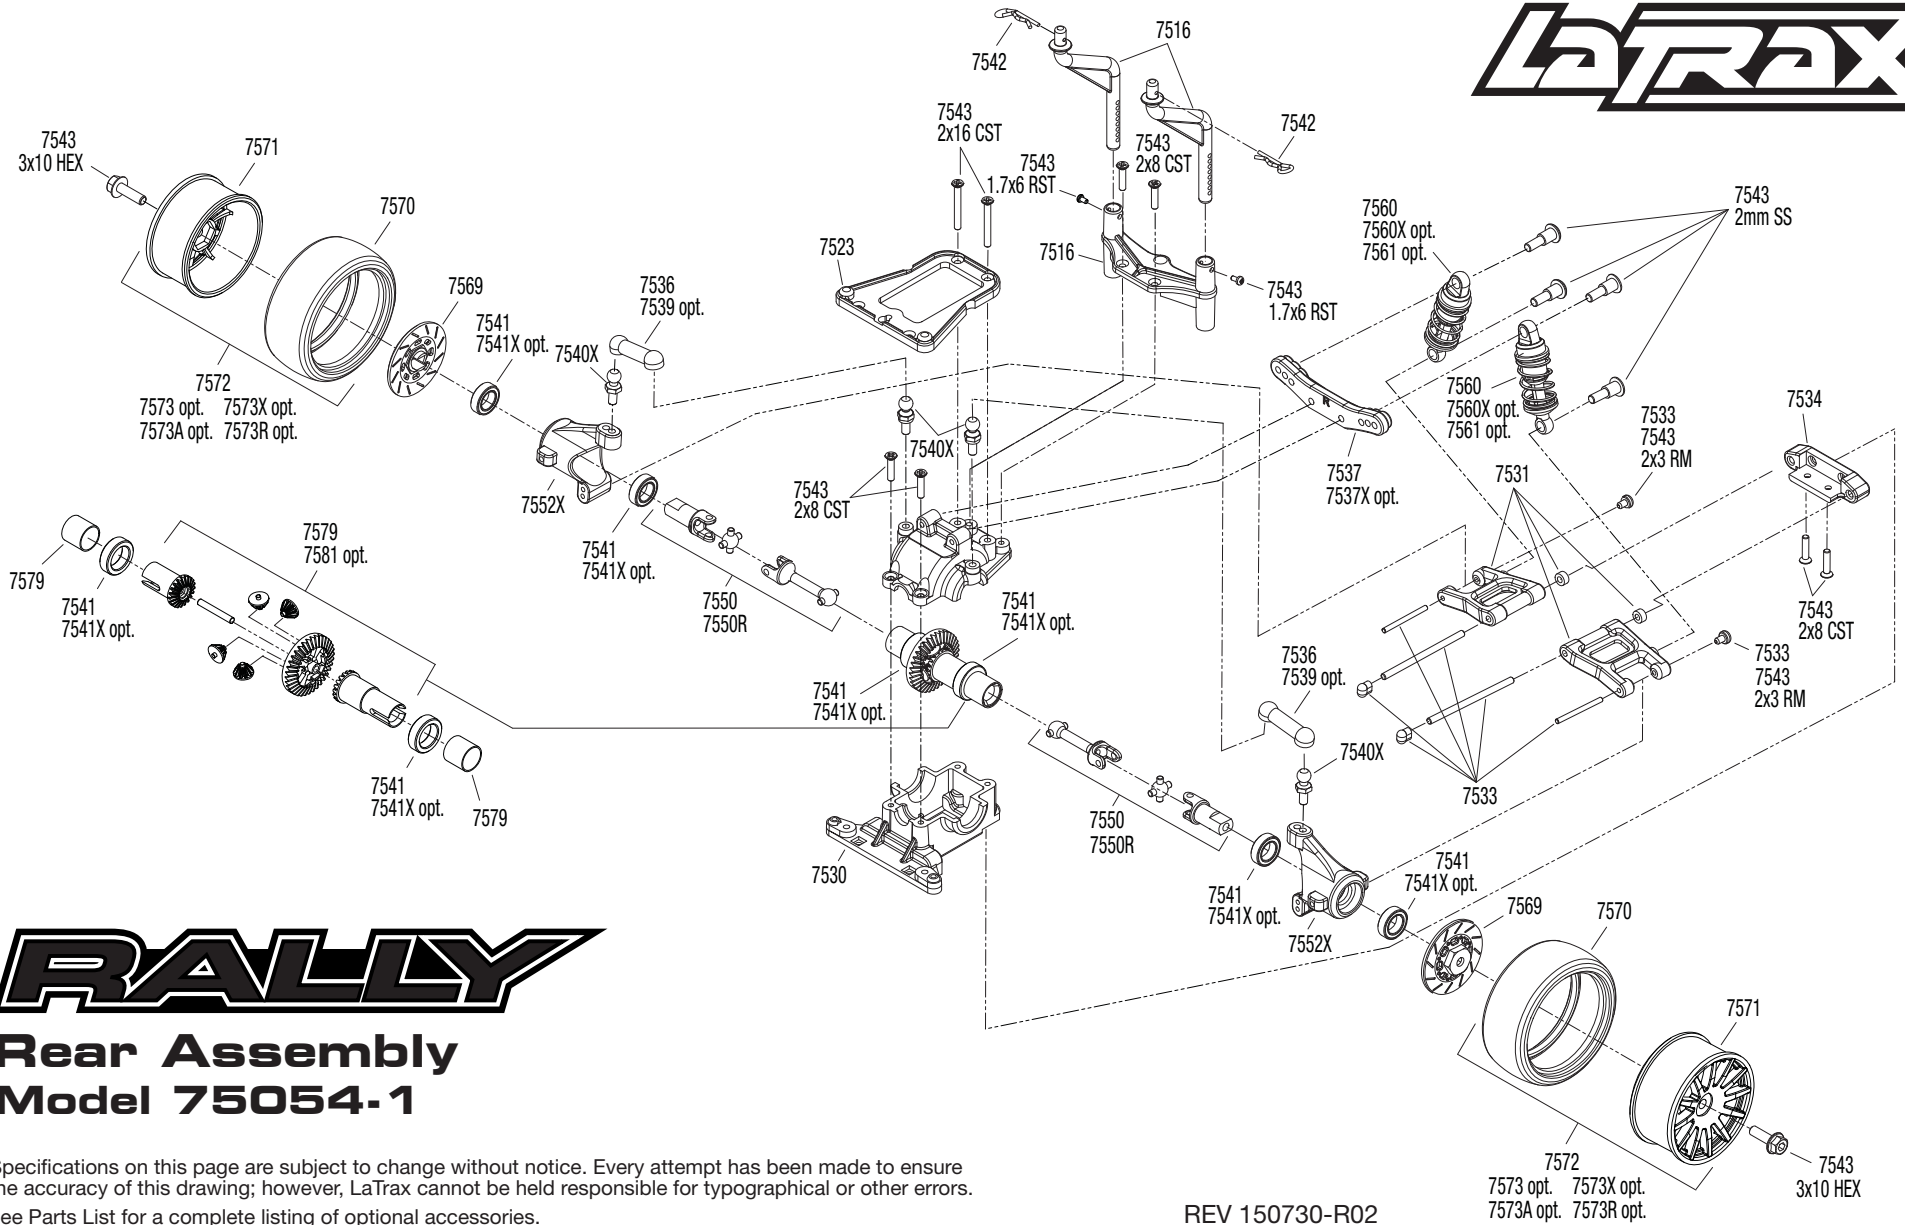

RALLY

Chassis Assembly Model 75054-1

See Parts List for a complete listing of optional accessories.

Specifications on this page are subject to change without notice. Every attempt has been made to ensure the accuracy of this drawing; however, LaTrax cannot be held responsible for typographical or other errors.

REV 150730-R02

RALLY

Rear Assembly Model 75054-1

Specifications on this page are subject to change without notice. Every attempt has been made to ensure the accuracy of this drawing; however, LaTrax cannot be held responsible for typographical or other errors. See Parts List for a complete listing of optional accessories.

REV 150730-R02