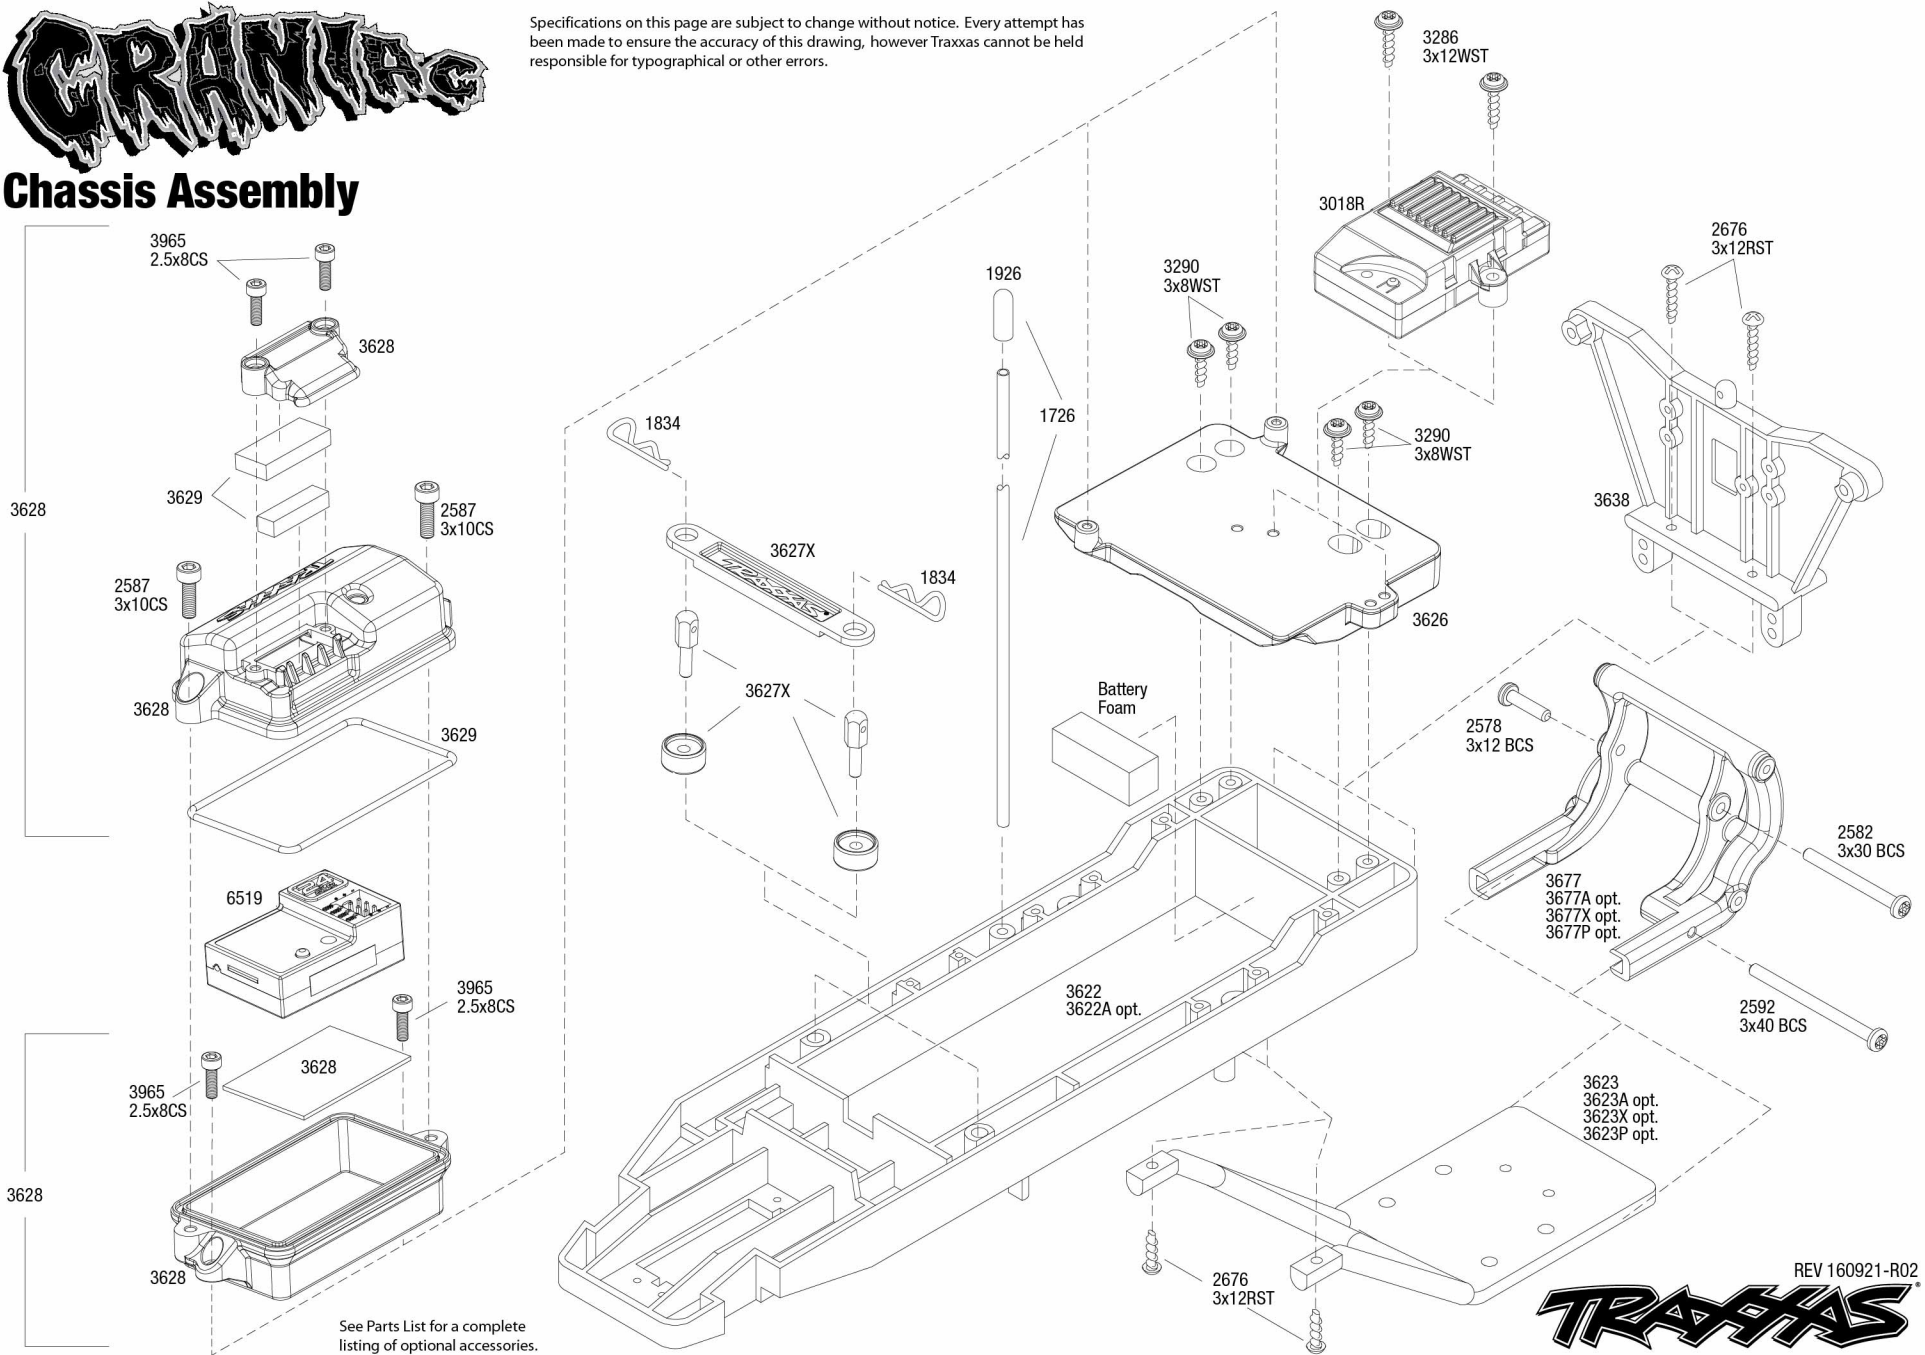

# Chassis Assembly

Specifications on this page are subject to change without notice. Every attempt has been made to ensure the accuracy of this drawing, however Traxxas cannot be held responsible for typographical or other errors.

See Parts List for a complete listing of optional accessories.

REV 160921-R02

## Rear Assembly