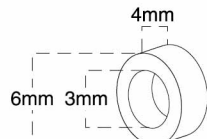

NRB Needle Roller Bearing

ELW External Lock Washer

3x12mm Countersunk Machine Screw

3x12mm Roundhead Machine Screw

33.5mm Hinge Pin

3x6x4mm Spacer

18.5 MM Yoke Pin

M4/18.5  
4mm Thread    Total Length