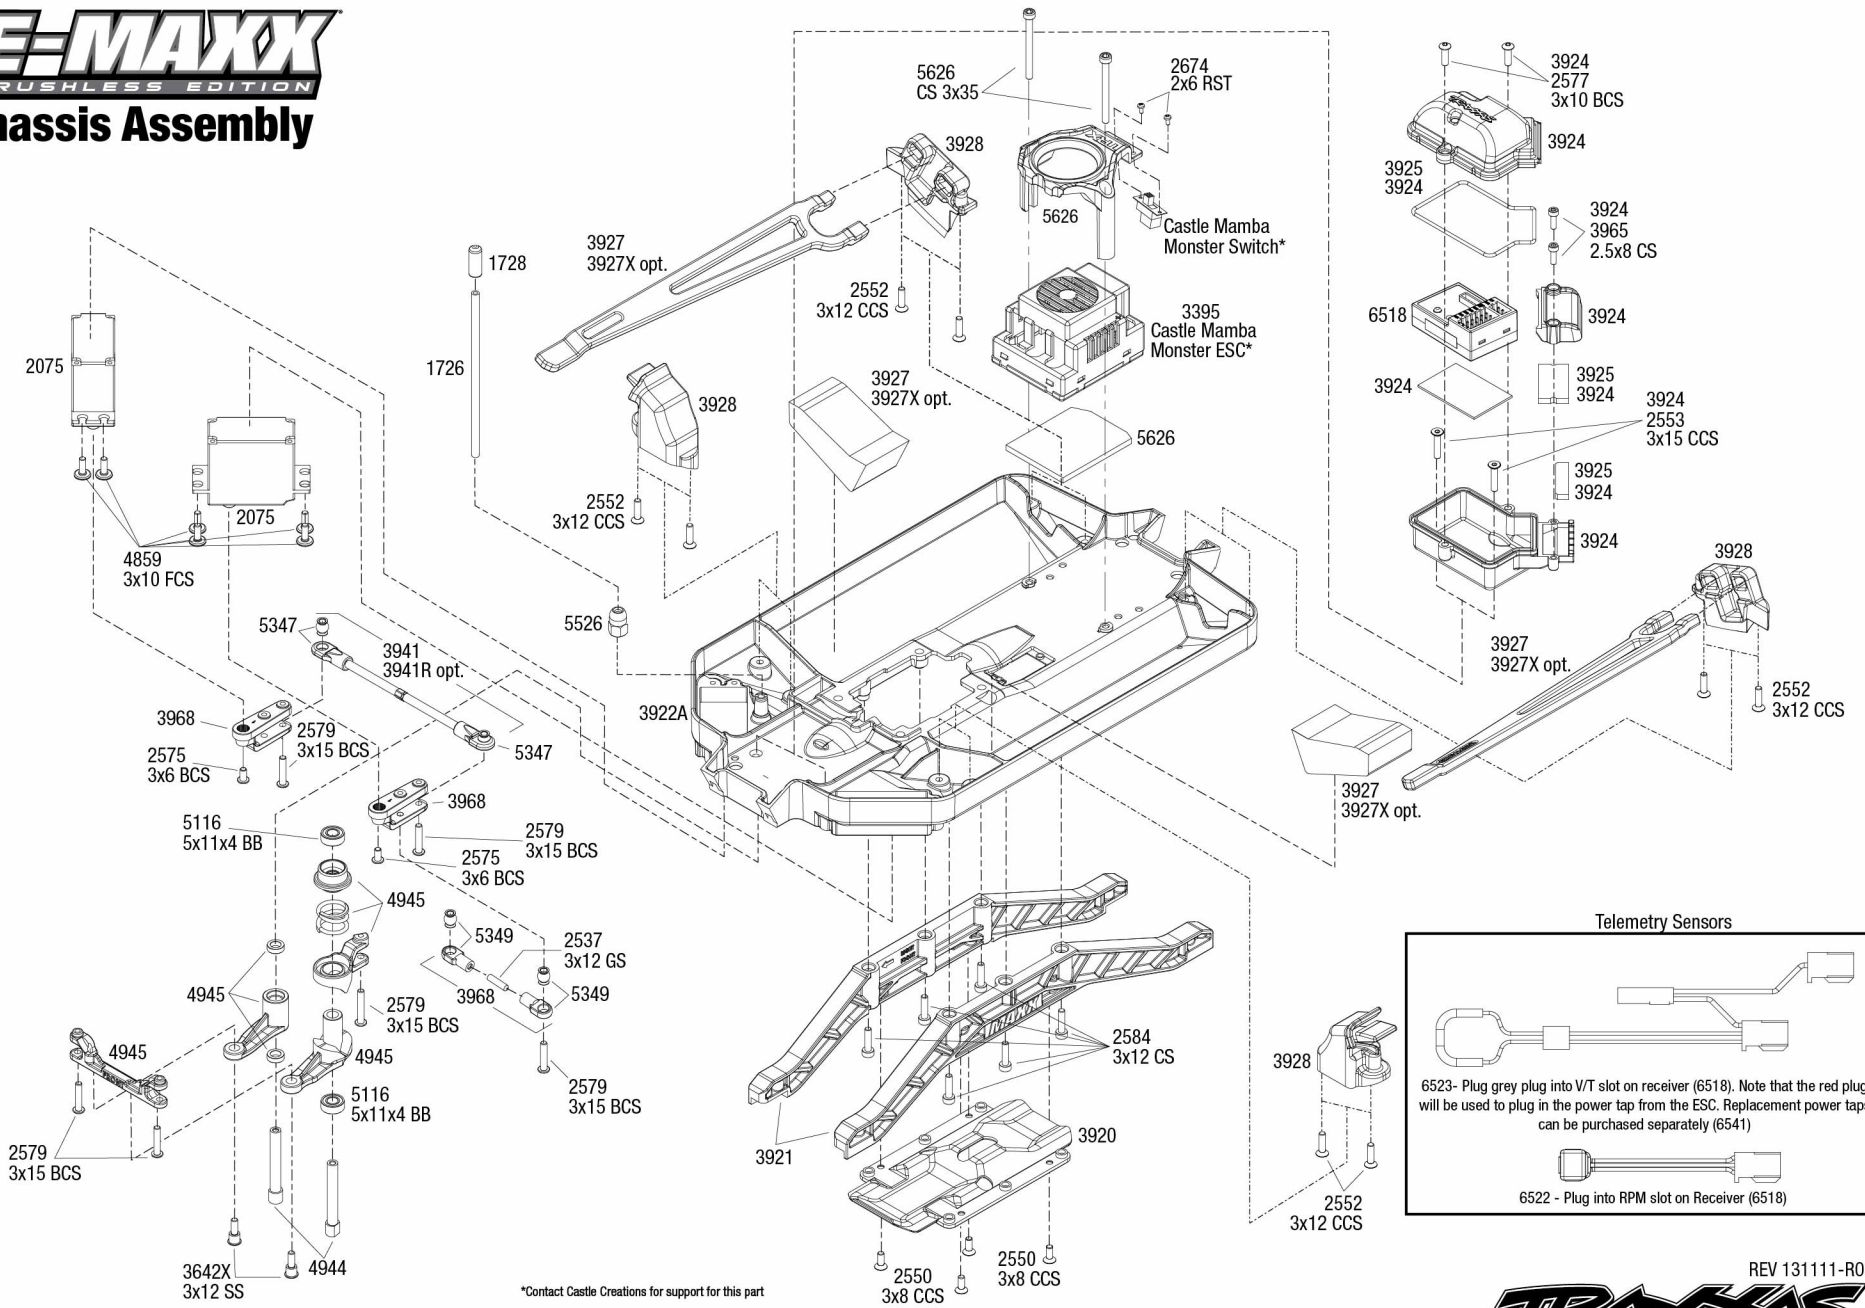

E-MAXX®

BRUSHLESS EDITION

Chassis Assembly

Specifications on this page are subject to change without notice. Every attempt has been made to ensure the accuracy of this drawing, however Traxxas cannot be held responsible for typographical or other errors.

See Parts List for a complete listing of optional accessories.