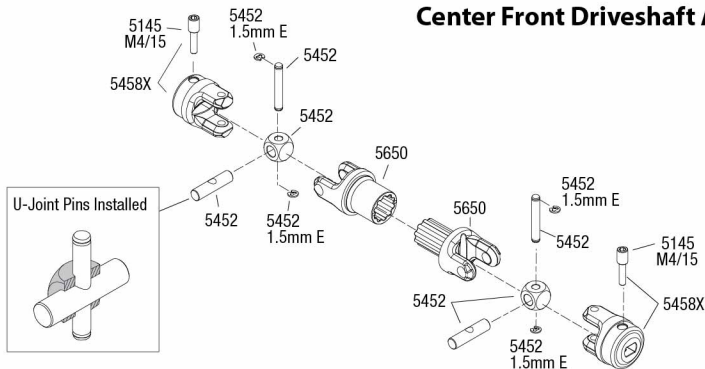

E-MAXX BRUSHLESS EDITION

Driveshaft Assembly

CCS Countersunk Cap Screw

CS Cap Screw

FCS Flathead Cap Screw

BCS Buttonhead Cap Screw

CM Countersunk Machine Screw

RM Roundhead Machine Screw

WM Washerhead Machine Screw

SS Shoulder Screw

CST Countersunk Self-tapping Screw

RST Roundhead Self-tapping Screw

WST Washerhead Self-tapping Screw

FN Flange Nut

NL Nylon Locknut

PB Plastic Bushing

GS Set (Grub) Screw

PW Plastic Washer

AS Aluminum Spacer

PTW PTFE Washer

MW Metal Washer

E E-Clip

SW Split Washer

BB Ball Bearing

SLB Self-lubricating Bushing

NRB Needle Roller Bearing

ELW External Lock Washer

18.5 MM Yoke Pin

M4/18.5
4mm Thread   Total Length

Specifications on this page are subject to change without notice.
Every attempt has been made to ensure the accuracy of this drawing, however Traxxas cannot be held responsible for typographical or other errors. See Parts List for a complete listing of optional accessories.

Center Front Driveshaft Assembly