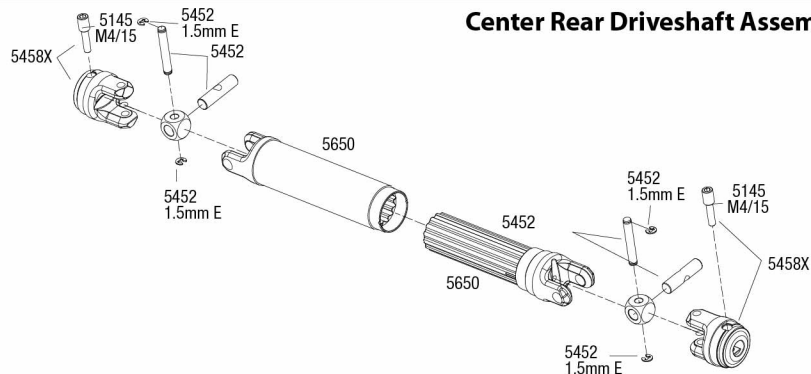

Center Rear Driveshaft Assembly