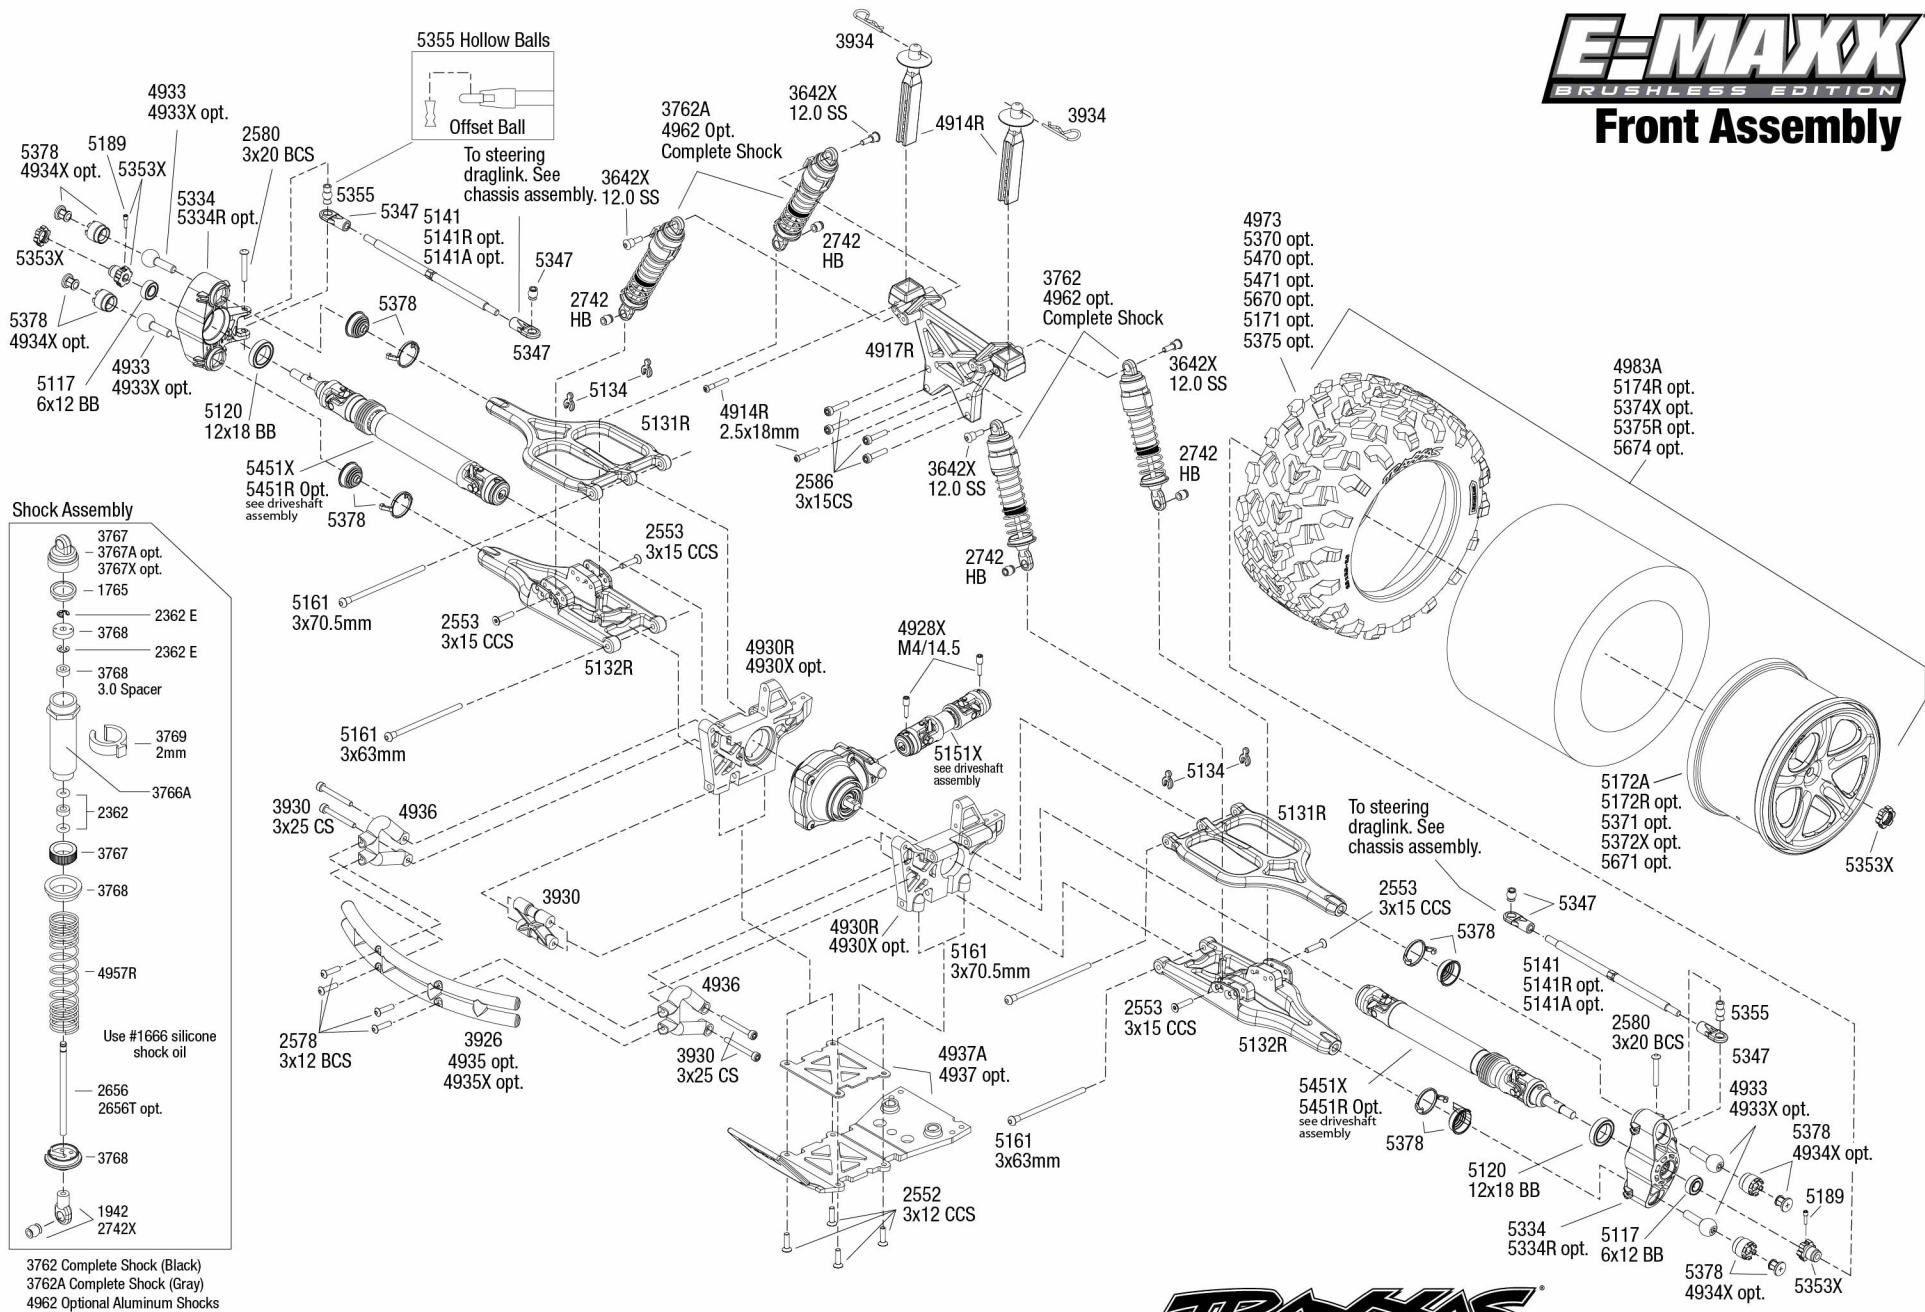

Shock Assembly

3767 3767A opt. 3767X opt. 1765 2362 E 3768 2362 E 3768 3.0 Spacer 3769 2mm 3766A 2362 3767 3768 4957R Use #1666 silicone shock oil 2656 2656T opt. 3768 1942 2742X

3762 Complete Shock (Black)
3762A Complete Shock (Gray)
4962 Optional Aluminum Shocks

Specifications on this page are subject to change without notice. Every attempt has been made to ensure the accuracy of this drawing, however Traxxas cannot be held responsible for typographical or other errors.

See Parts List for a complete listing of optional accessories.