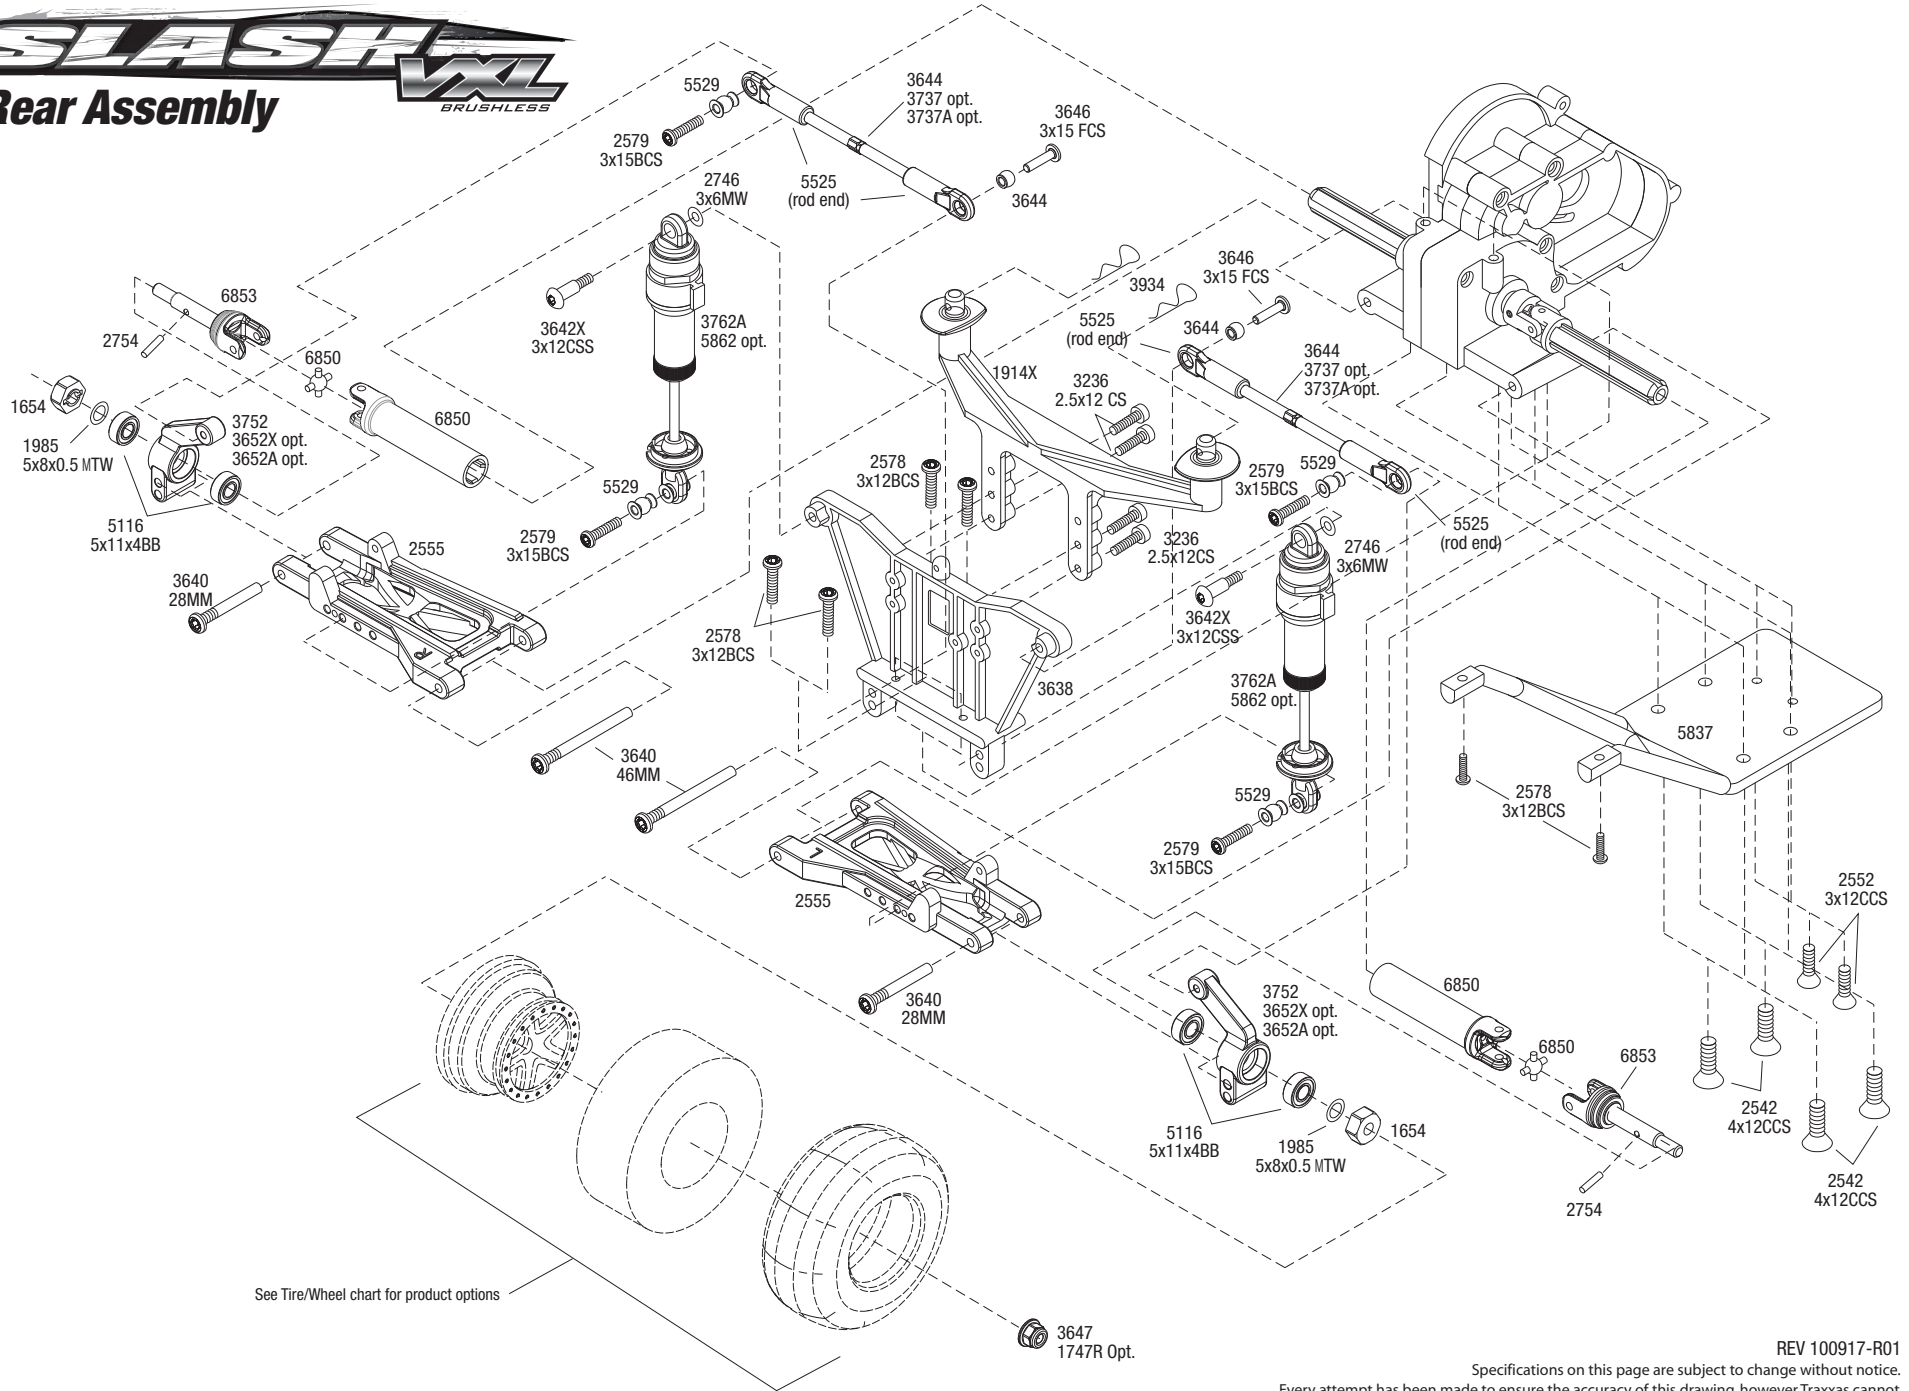

SLASH VXL

Front Assembly

BRUSHLESS

See Tire/Wheel chart for product options

Install with rim facing upward.

REV 100917-R01

Specifications on this page are subject to change without notice. Every attempt has been made to ensure the accuracy of this drawing, however Traxxas cannot be held responsible for typographical or other errors. See Parts List for a complete listing of optional accessories.

See Parts List for a complete listing of optional accessories.

SLASH XL

Rear Assembly

BRUSHLESS

See Tire/Wheel chart for product options

REV 100917-R01
Specifications on this page are subject to change without notice.
Every attempt has been made to ensure the accuracy of this drawing, however Traxxas cannot be held responsible for typographical or other errors. See Parts List for a complete listing of optional accessories.