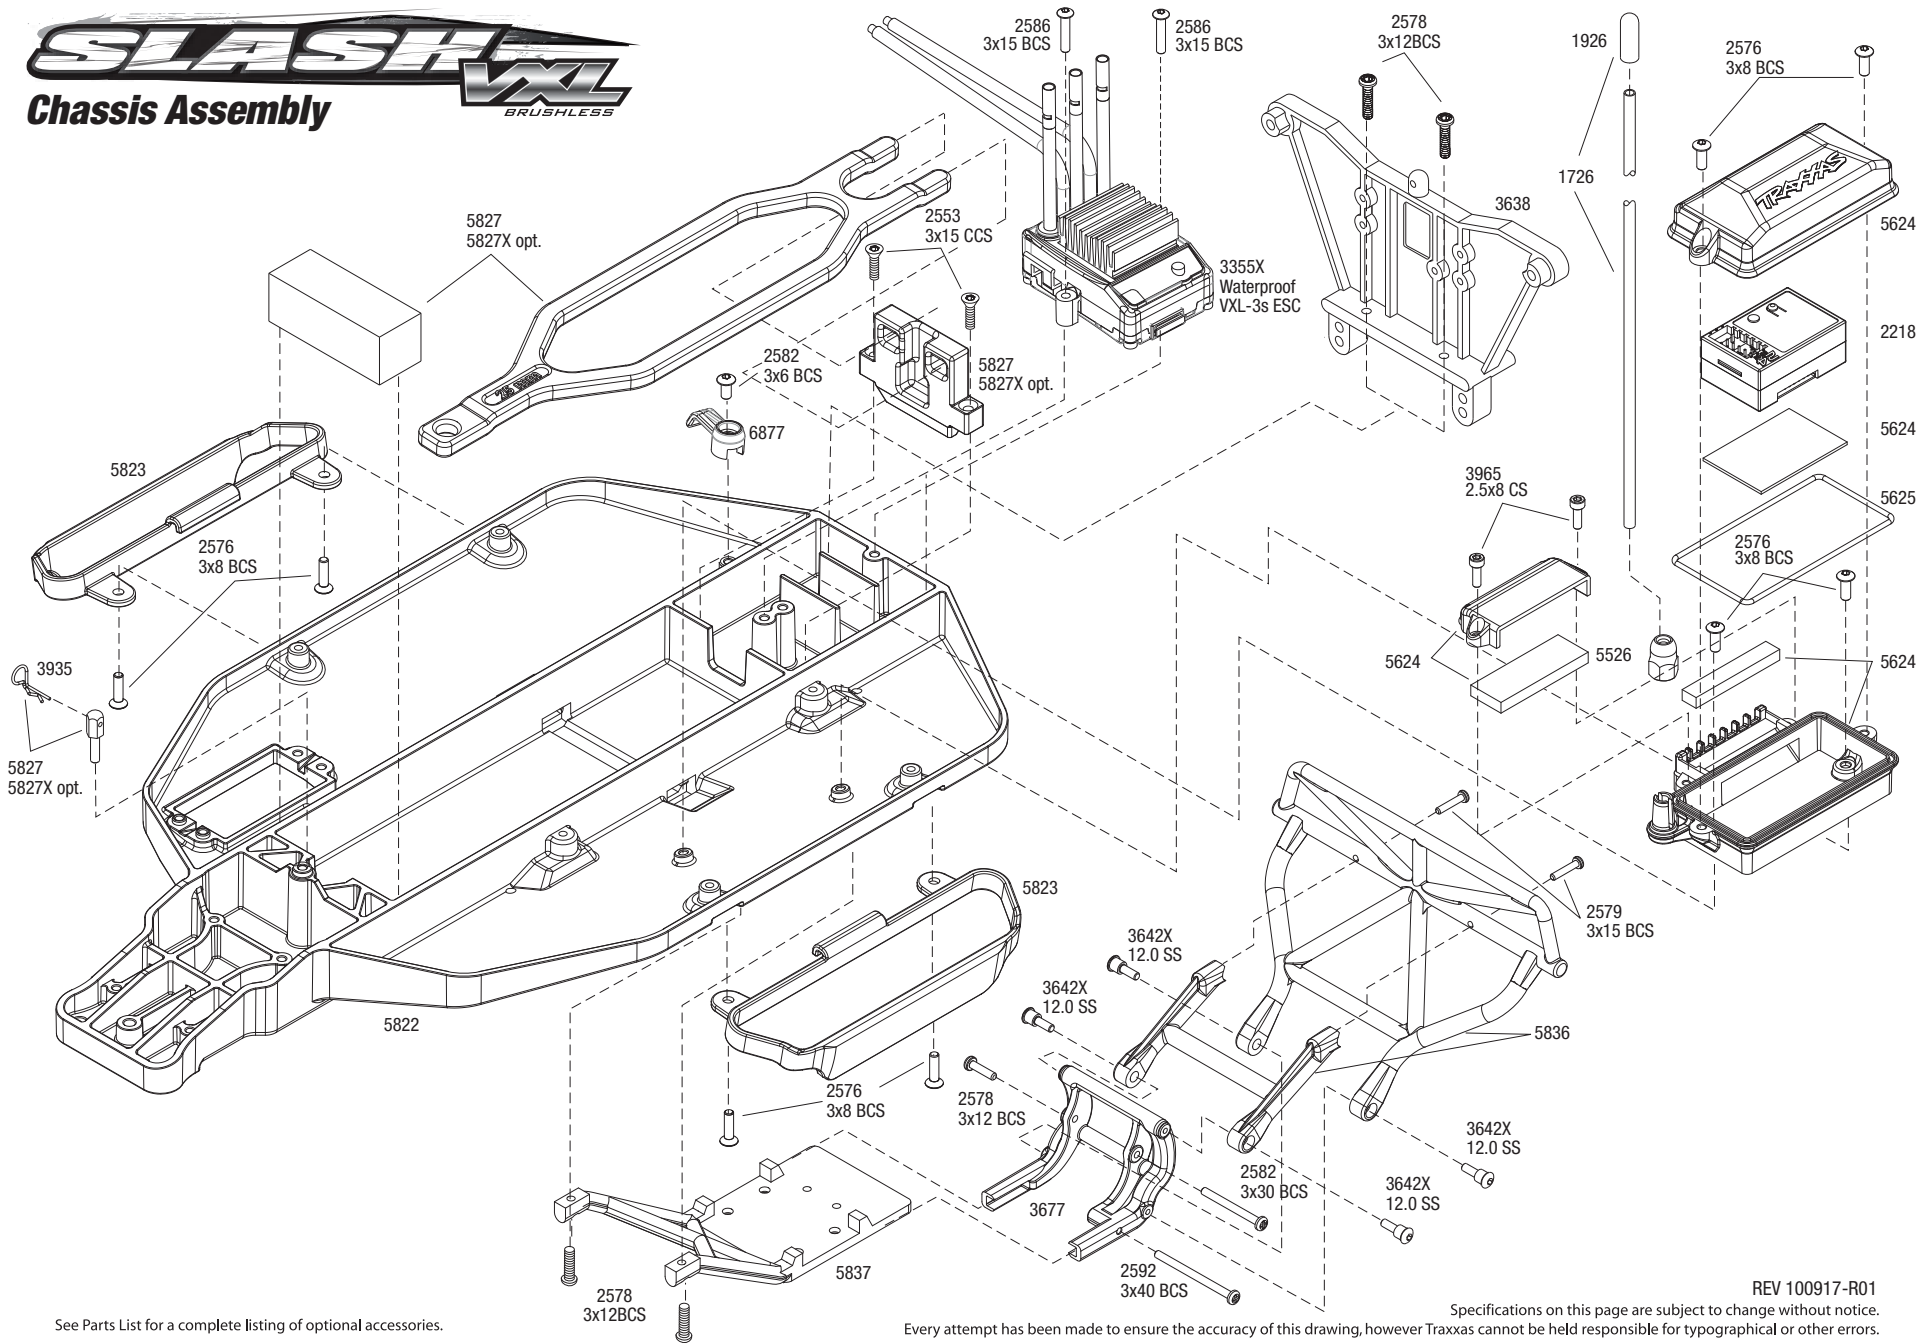

SLASH VXL

Chassis Assembly

BRUSHLESS

See Parts List for a complete listing of optional accessories.

REV 100917-R01
 Specifications on this page are subject to change without notice.
 Every attempt has been made to ensure the accuracy of this drawing, however Traxxas cannot be held responsible for typographical or other errors.

SLASH VXL

Front Assembly

BRUSHLESS

See Tire/Wheel chart for product options

Install with rim facing upward.

REV 100917-R01

Specifications on this page are subject to change without notice. Every attempt has been made to ensure the accuracy of this drawing, however Traxxas cannot be held responsible for typographical or other errors. See Parts List for a complete listing of optional accessories.

See Parts List for a complete listing of optional accessories.

SLASH XL

Rear Assembly

BRUSHLESS

See Tire/Wheel chart for product options

REV 100917-R01
Specifications on this page are subject to change without notice.
Every attempt has been made to ensure the accuracy of this drawing, however Traxxas cannot be held responsible for typographical or other errors. See Parts List for a complete listing of optional accessories.