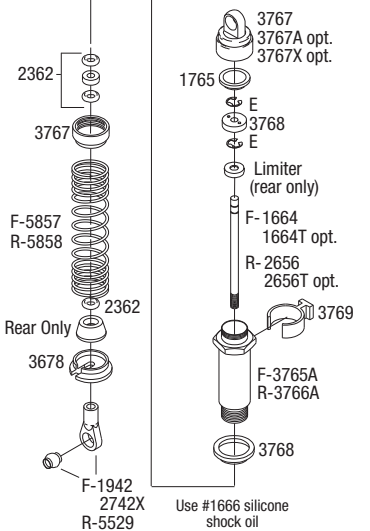

SLASH VXL

Chassis Assembly

BRUSHLESS

See Parts List for a complete listing of optional accessories.

REV 100917-R01
 Specifications on this page are subject to change without notice.
 Every attempt has been made to ensure the accuracy of this drawing, however Traxxas cannot be held responsible for typographical or other errors.

SLASH VXL

Front Assembly

BRUSHLESS

See Tire/Wheel chart for product options

Install with rim facing upward.

REV 100917-R01

Specifications on this page are subject to change without notice. Every attempt has been made to ensure the accuracy of this drawing, however Traxxas cannot be held responsible for typographical or other errors. See Parts List for a complete listing of optional accessories.

See Parts List for a complete listing of optional accessories.

SLASH XL

Rear Assembly

BRUSHLESS

See Tire/Wheel chart for product options

REV 100917-R01
Specifications on this page are subject to change without notice.
Every attempt has been made to ensure the accuracy of this drawing, however Traxxas cannot be held responsible for typographical or other errors. See Parts List for a complete listing of optional accessories.