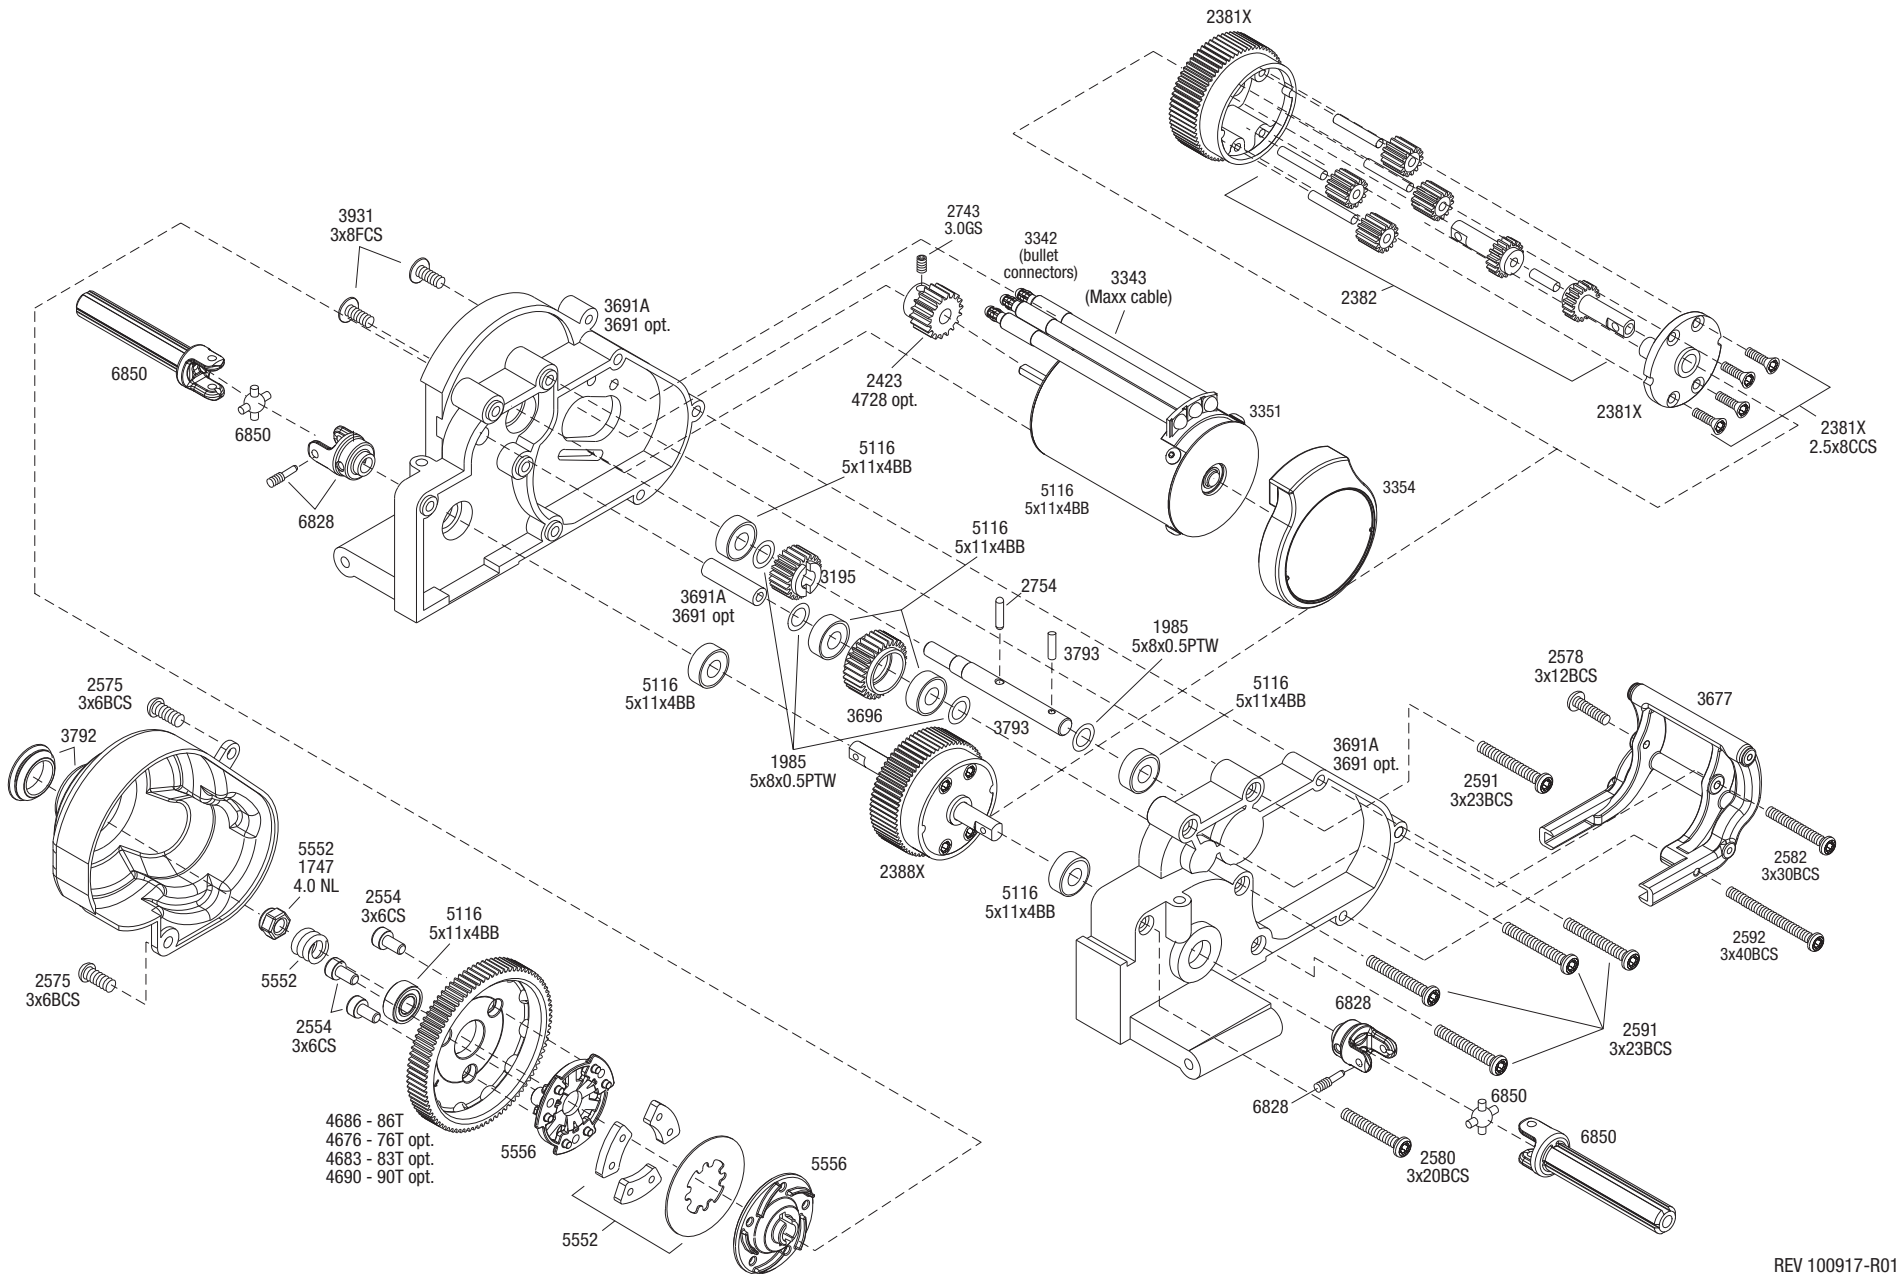

* Wheels and/or tires sold in pairs

REV 100917-R01

Specifications on this page are subject to change without notice.

Every attempt has been made to ensure the accuracy of this drawing, however Traxxas cannot be held responsible for typographical or other errors.

See Parts List for a complete listing of optional accessories.

SLASH VXL

Transmission Assembly BRUSHLESS

See Parts List for a complete listing of optional accessories.

REV 100917-R01
 Specifications on this page are subject to change without notice.
 Every attempt has been made to ensure the accuracy of this drawing, however Traxxas cannot be held responsible for typographical or other errors.