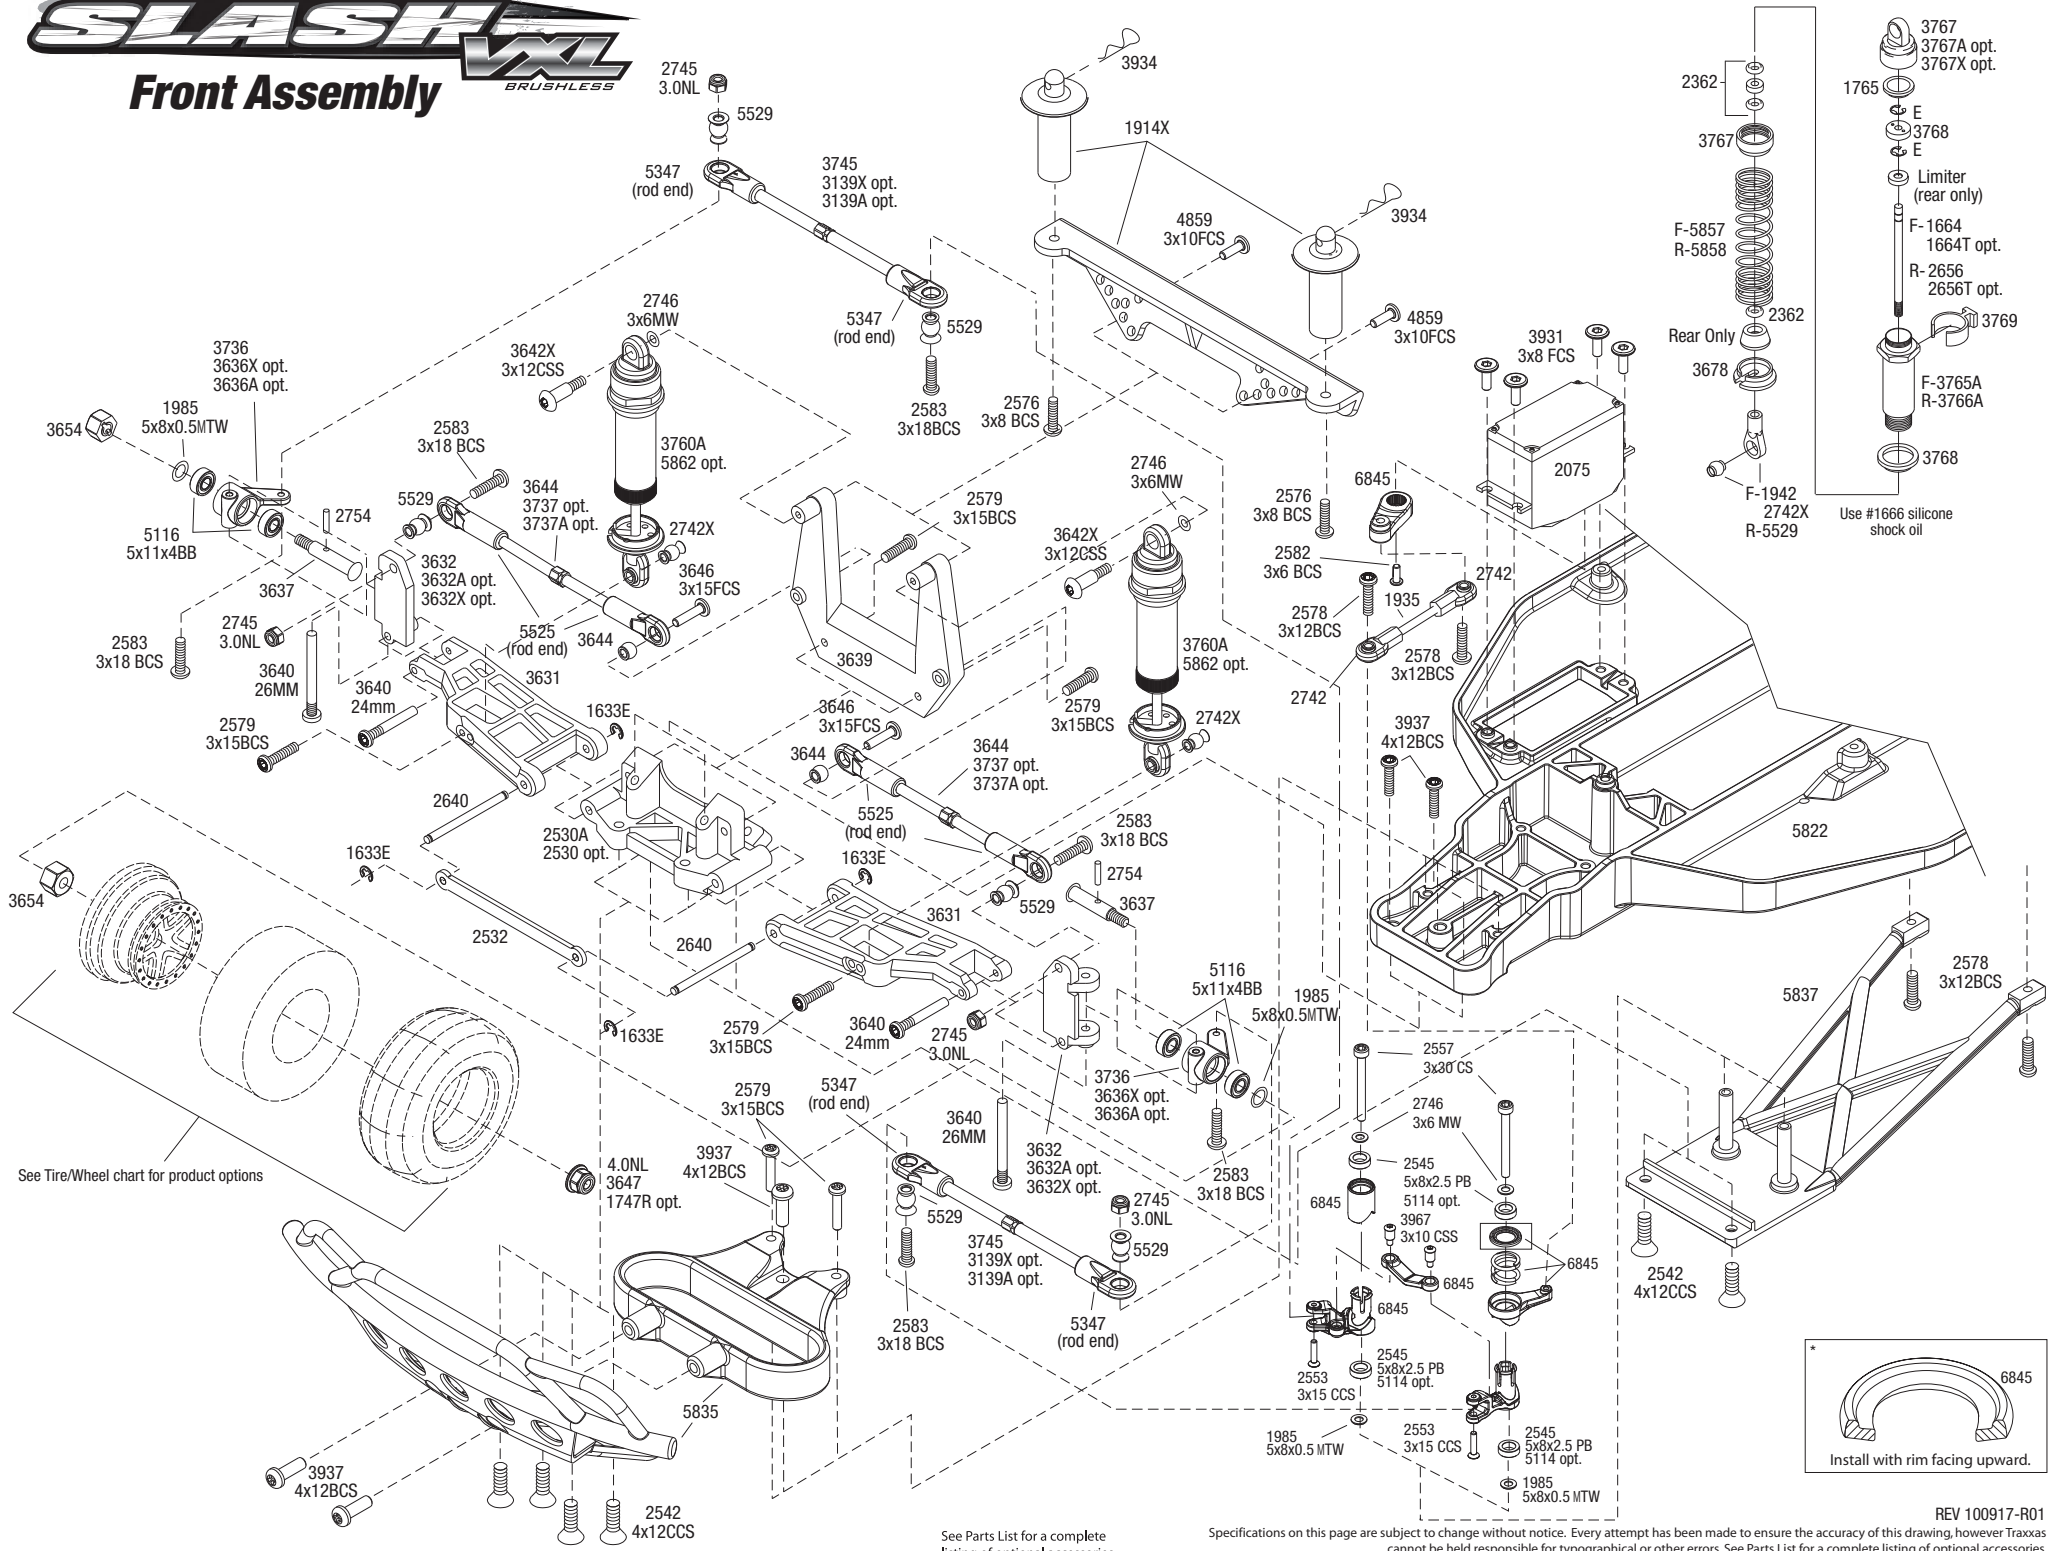

SLASH VXL

Chassis Assembly

BRUSHLESS

See Parts List for a complete listing of optional accessories.

REV 100917-R01
 Specifications on this page are subject to change without notice.
 Every attempt has been made to ensure the accuracy of this drawing, however Traxxas cannot be held responsible for typographical or other errors.

SLASH VXL

Front Assembly

BRUSHLESS

See Tire/Wheel chart for product options

Install with rim facing upward.

REV 100917-R01

Specifications on this page are subject to change without notice. Every attempt has been made to ensure the accuracy of this drawing, however Traxxas cannot be held responsible for typographical or other errors. See Parts List for a complete listing of optional accessories.

See Parts List for a complete listing of optional accessories.

SLASH XL

Rear Assembly

BRUSHLESS

See Tire/Wheel chart for product options

REV 100917-R01
Specifications on this page are subject to change without notice.
Every attempt has been made to ensure the accuracy of this drawing, however Traxxas cannot be held responsible for typographical or other errors. See Parts List for a complete listing of optional accessories.