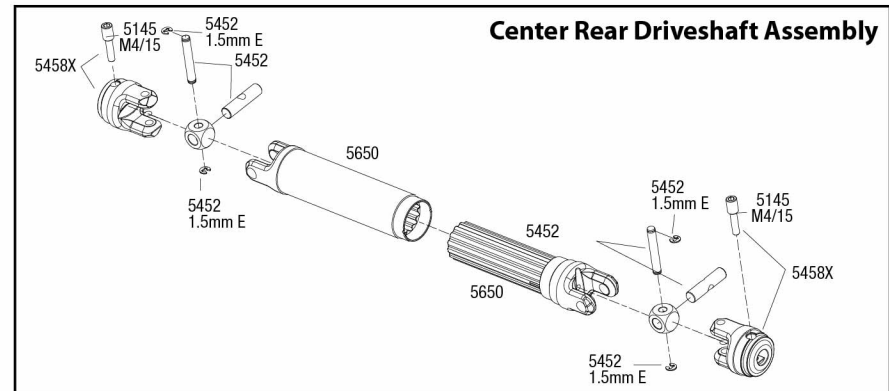

## Driveshaft Assembly

# TRAXXAS

-  **CCS** Countersunk Cap Screw
-  **CS** Cap Screw
-  **FCS** Flathead Cap Screw
-  **BCS** Buttonhead Cap Screw
-  **CM** Countersunk Machine Screw
-  **RM** Roundhead Machine Screw
-  **WM** Washerhead Machine Screw
-  **SS** Shoulder Screw
-  **CST** Countersunk Self-tapping Screw
-  **RST** Roundhead Self-tapping Screw
-  **WST** Washerhead Self-tapping Screw
-  **FN** Flange Nut
-  **NL** Nylon Locknut
-  **PB** Plastic Bushing
-  **GS** Set (Grub) Screw
-  **PW** Plastic Washer
-  **AS** Aluminum Spacer
-  **PTW** PTFE Washer
-  **MW** Metal Washer
-  **E** E-Clip
-  **SW** Split Washer
-  **BB** Ball Bearing
-  **SLB** Self-lubricating Bushing
-  **NRB** Needle Roller Bearing
-  **ELW** External Lock Washer