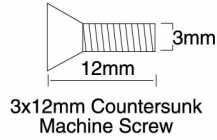

# TRAXXAS

-  **CCS** Countersunk Cap Screw
-  **CS** Cap Screw
-  **FCS** Flathead Cap Screw
-  **BCS** Buttonhead Cap Screw
-  **CM** Countersunk Machine Screw
-  **RM** Roundhead Machine Screw
-  **WM** Washerhead Machine Screw
-  **SS** Shoulder Screw
-  **CST** Countersunk Self-tapping Screw
-  **RST** Roundhead Self-tapping Screw
-  **WST** Washerhead Self-tapping Screw
-  **FN** Flange Nut
-  **NL** Nylon Locknut
-  **PB** Plastic Bushing
-  **GS** Set (Grub) Screw
-  **PW** Plastic Washer
-  **AS** Aluminum Spacer
-  **PTW** PTFE Washer
-  **MW** Metal Washer
-  **E** E-Clip
-  **SW** Split Washer
-  **BB** Ball Bearing
-  **SLB** Self-lubricating Bushing
-  **NRB** Needle Roller Bearing
-  **ELW** External Lock Washer