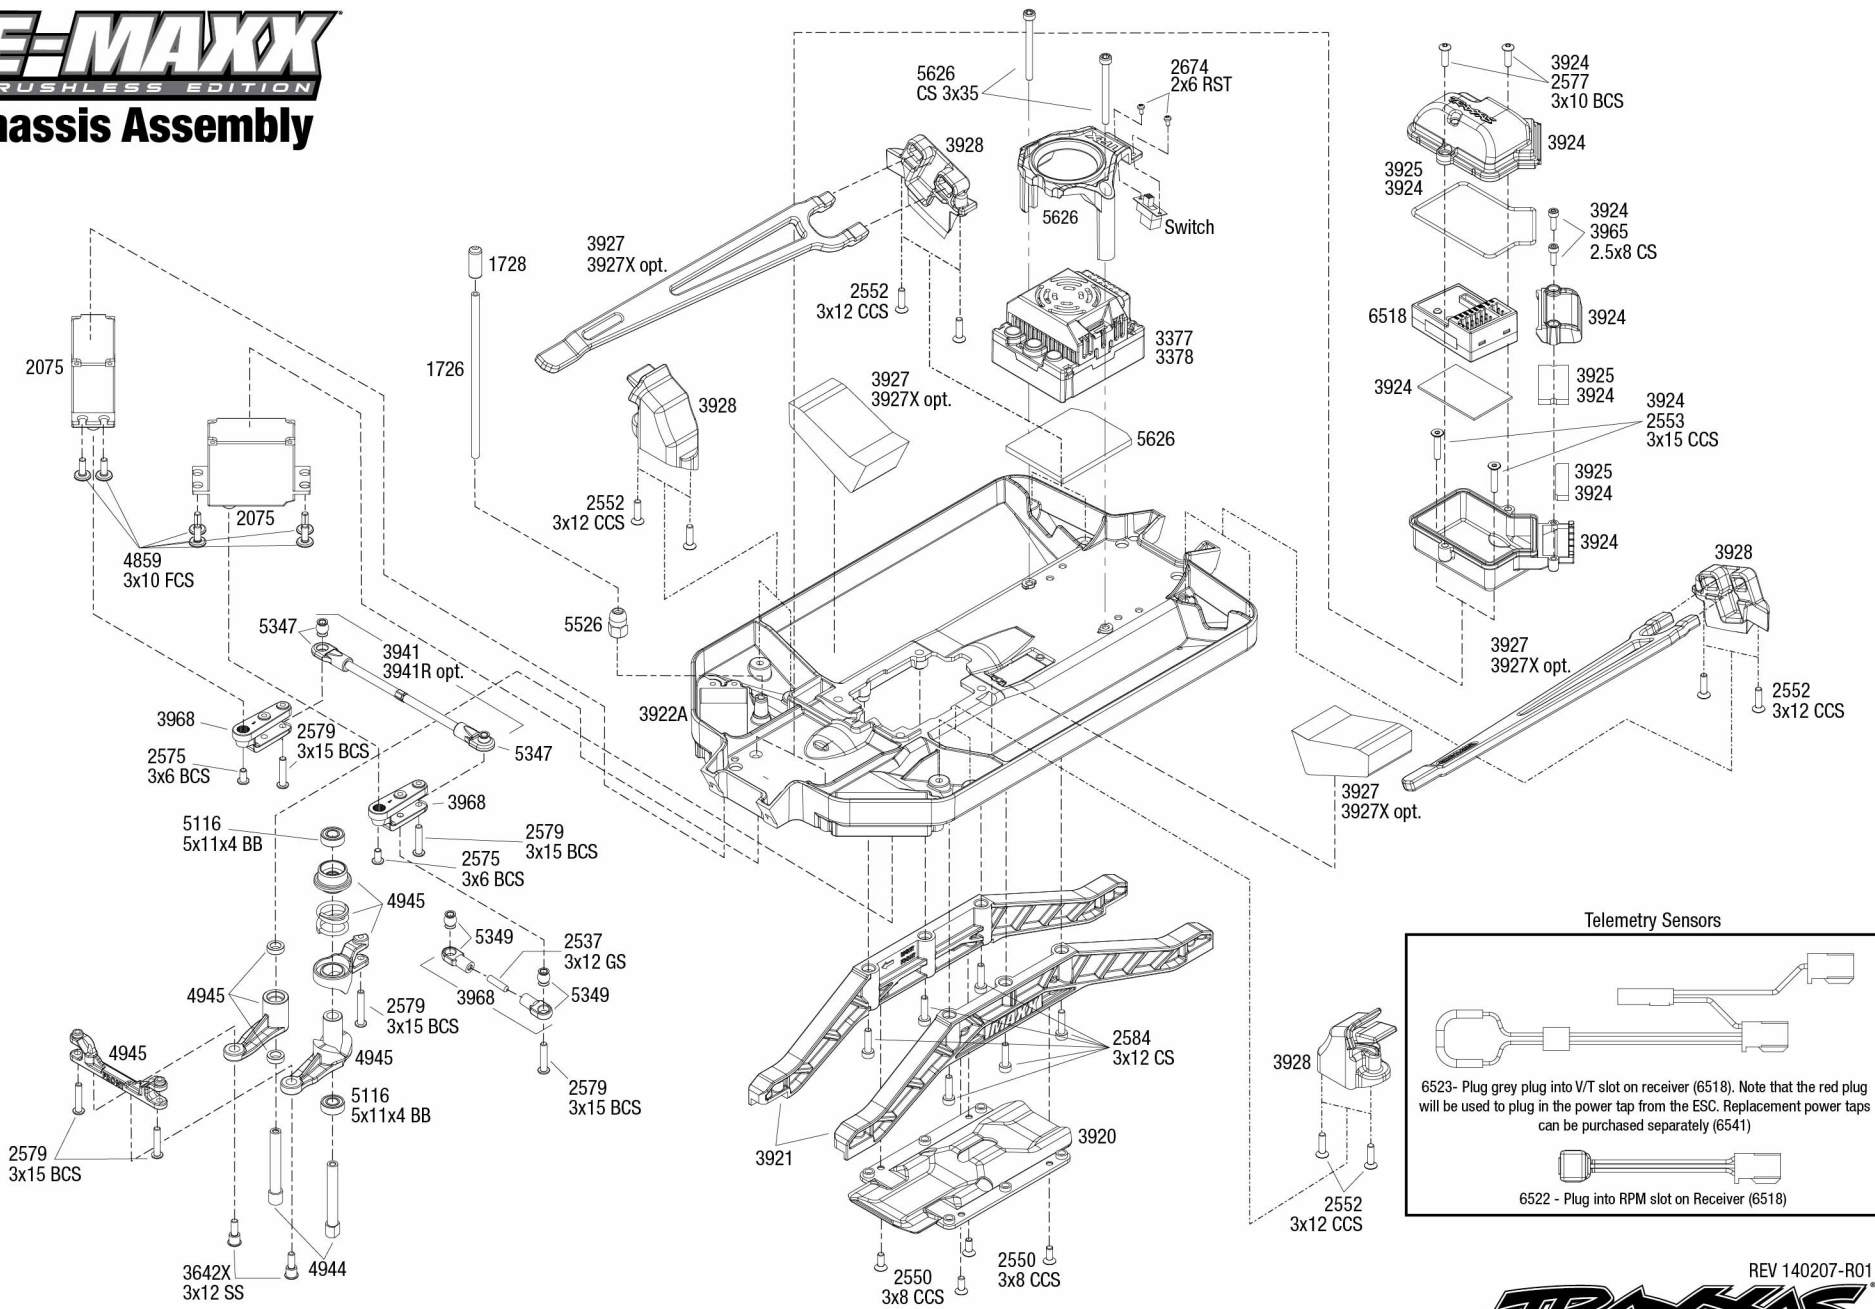

E-MAXX® BRUSHLESS EDITION Chassis Assembly