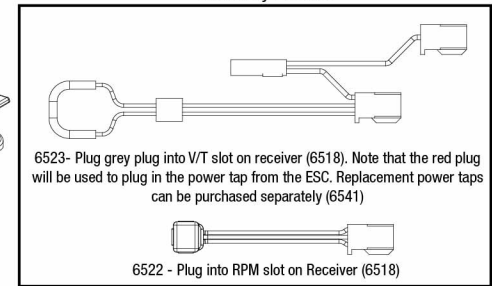

Telemetry Sensors

Specifications on this page are subject to change without notice. Every attempt has been made to ensure the accuracy of this drawing, however Traxxas cannot be held responsible for typographical or other errors.

See Parts List for a complete listing of optional accessories.