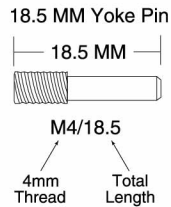

# TRAXXAS

-  **CCS** Countersunk Cap Screw
-  **CS** Cap Screw
-  **FCS** Flathead Cap Screw
-  **BCS** Buttonhead Cap Screw
-  **CM** Countersunk Machine Screw
-  **RM** Roundhead Machine Screw
-  **WM** Washerhead Machine Screw
-  **SS** Shoulder Screw
-  **CST** Countersunk Self-tapping Screw
-  **RST** Roundhead Self-tapping Screw
-  **WST** Washerhead Self-tapping Screw
-  **FN** Flange Nut
-  **NL** Nylon Locknut
-  **PB** Plastic Bushing
-  **GS** Set (Grub) Screw
-  **PW** Plastic Washer
-  **AS** Aluminum Spacer
-  **PTW** PTFE Washer
-  **MW** Metal Washer
-  **E** E-Clip
-  **SW** Split Washer
-  **BB** Ball Bearing
-  **SLB** Self-lubricating Bushing
-  **NRB** Needle Roller Bearing
-  **ELW** External Lock Washer