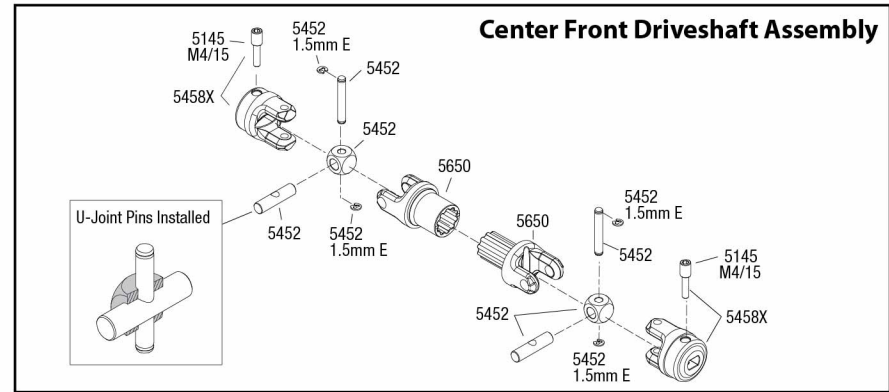

## Driveshaft Assembly

# TRAXXAS

-  **CCS** Countersunk Cap Screw
-  **CS** Cap Screw
-  **FCS** Flathead Cap Screw
-  **BCS** Buttonhead Cap Screw
-  **CM** Countersunk Machine Screw
-  **RM** Roundhead Machine Screw
-  **WM** Washerhead Machine Screw
-  **SS** Shoulder Screw
-  **CST** Countersunk Self-tapping Screw
-  **RST** Roundhead Self-tapping Screw
-  **WST** Washerhead Self-tapping Screw
-  **FN** Flange Nut
-  **NL** Nylon Locknut
-  **PB** Plastic Bushing
-  **GS** Set (Grub) Screw
-  **PW** Plastic Washer
-  **AS** Aluminum Spacer
-  **PTW** PTFE Washer
-  **MW** Metal Washer
-  **E** E-Clip
-  **SW** Split Washer
-  **BB** Ball Bearing
-  **SLB** Self-lubricating Bushing
-  **NRB** Needle Roller Bearing
-  **ELW** External Lock Washer