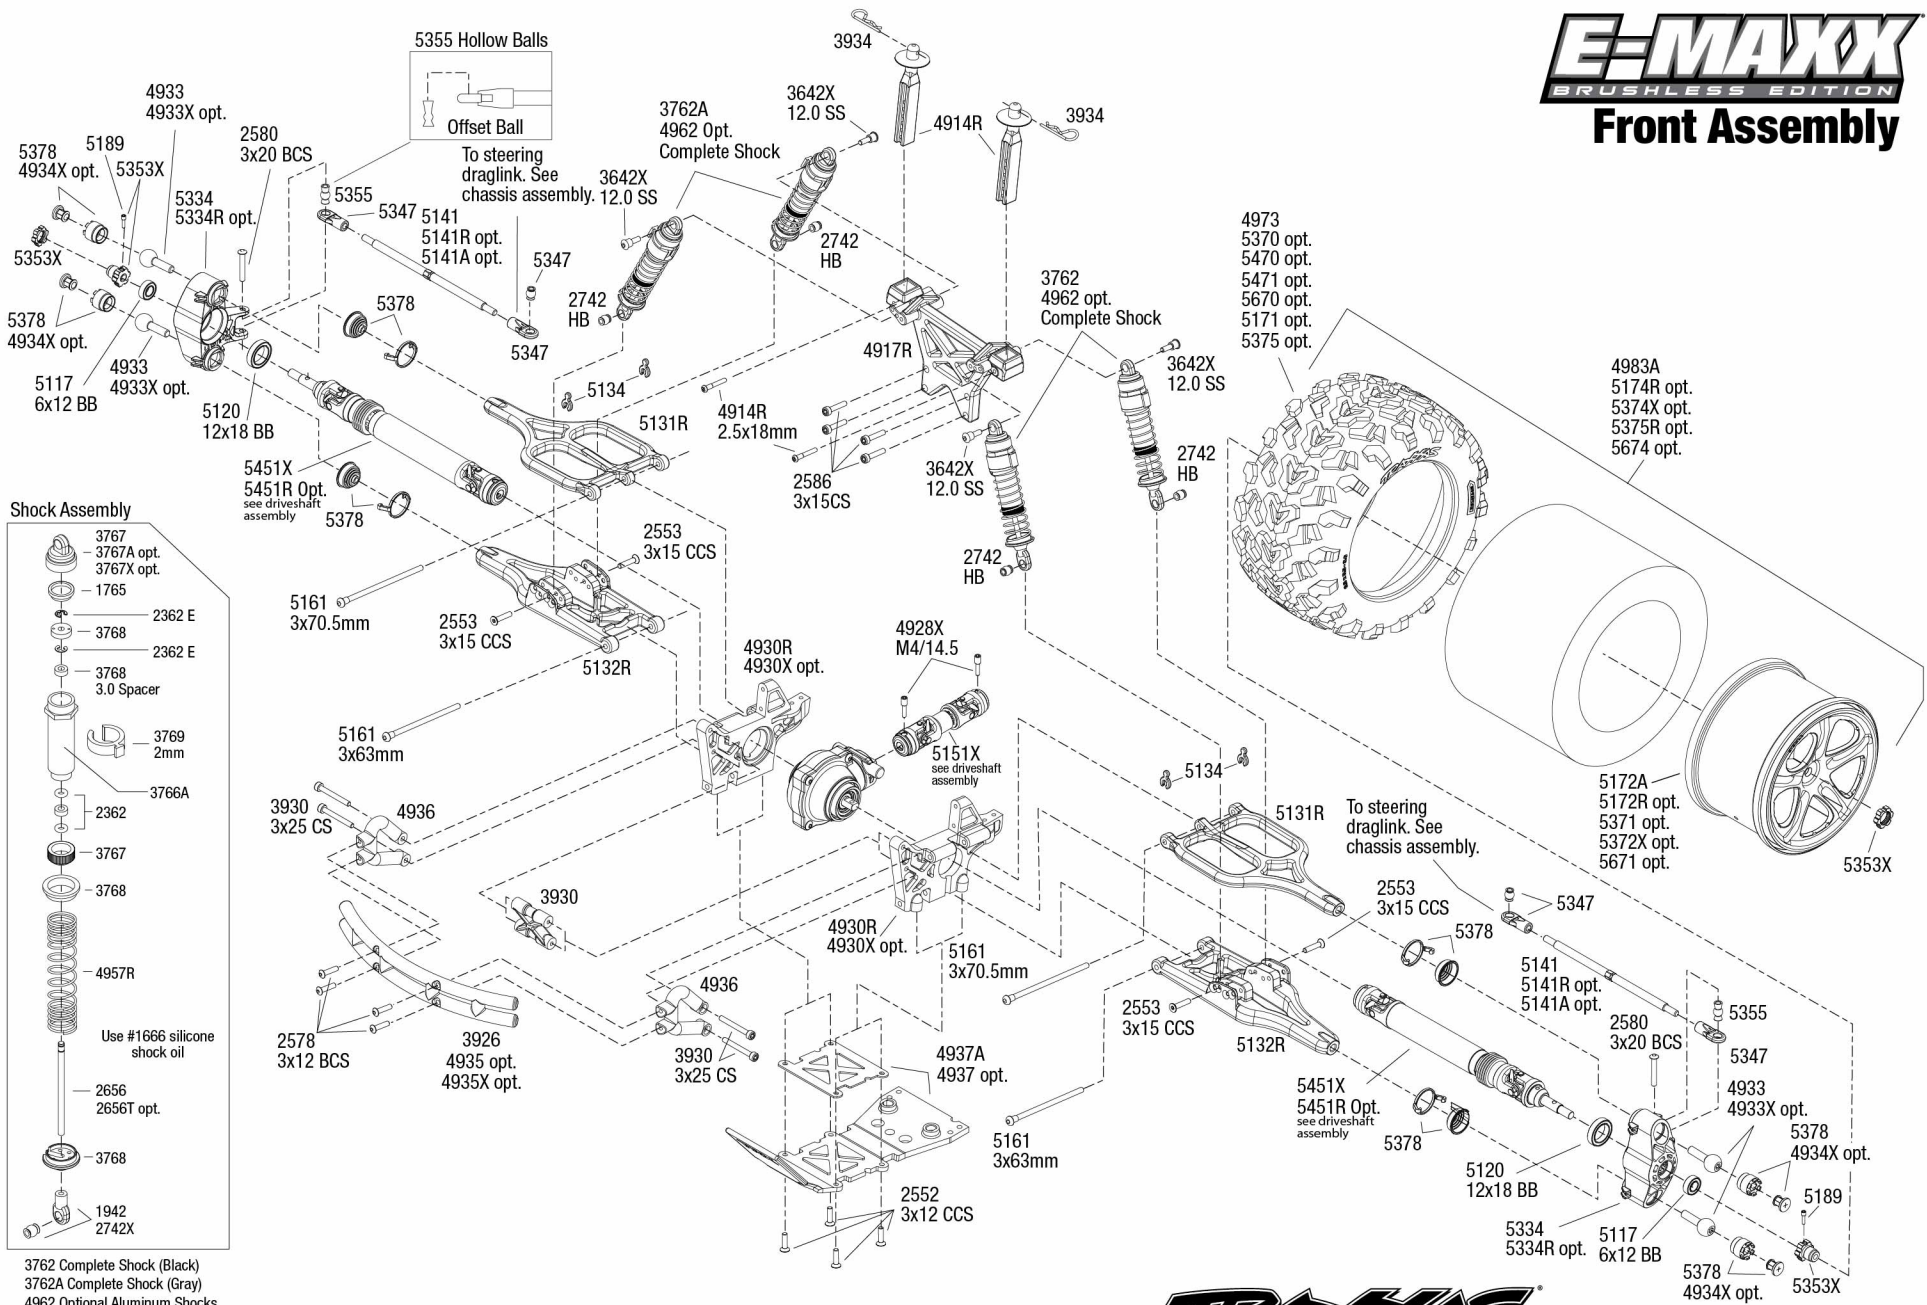

3762 Complete Shock (Black)
3762A Complete Shock (Gray)
4962 Optional Aluminum Shocks

Specifications on this page are subject to change without notice. Every attempt has been made to ensure the accuracy of this drawing, however Traxxas cannot be held responsible for typographical or other errors.

See Parts List for a complete listing of optional accessories.