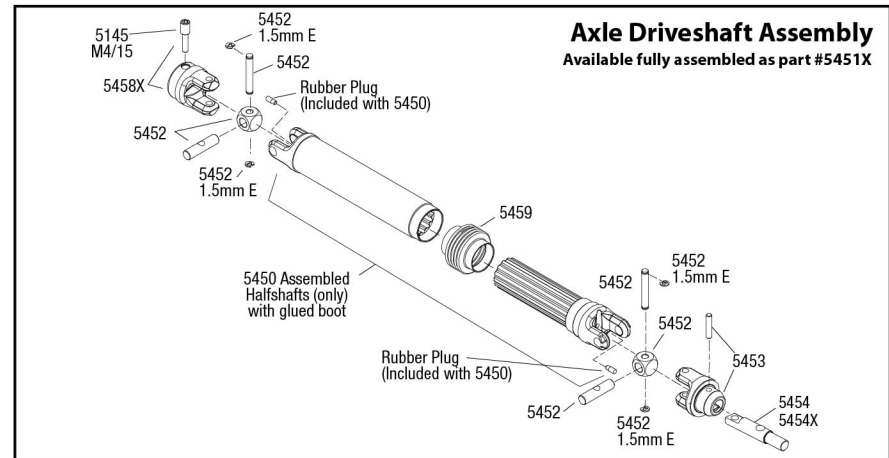

## Driveshaft Assembly

# TRAXXAS

-  **CCS** Countersunk Cap Screw
-  **CS** Cap Screw
-  **FCS** Flathead Cap Screw
-  **BCS** Buttonhead Cap Screw
-  **CM** Countersunk Machine Screw
-  **RM** Roundhead Machine Screw
-  **WM** Washerhead Machine Screw
-  **SS** Shoulder Screw
-  **CST** Countersunk Self-tapping Screw
-  **RST** Roundhead Self-tapping Screw
-  **WST** Washerhead Self-tapping Screw
-  **FN** Flange Nut
-  **NL** Nylon Locknut
-  **PB** Plastic Bushing
-  **GS** Set (Grub) Screw
-  **PW** Plastic Washer
-  **AS** Aluminum Spacer
-  **PTW** PTFE Washer
-  **MW** Metal Washer
-  **E** E-Clip
-  **SW** Split Washer
-  **BB** Ball Bearing
-  **SLB** Self-lubricating Bushing
-  **NRB** Needle Roller Bearing
-  **ELW** External Lock Washer