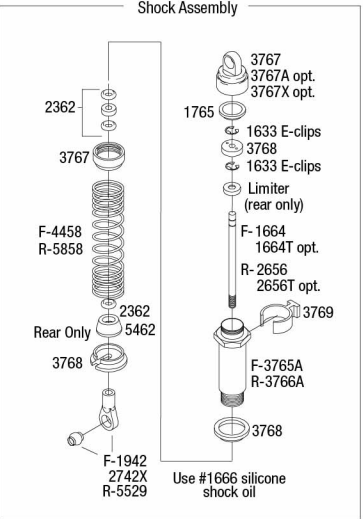

## Front Assembly

See Tire/Wheel chart for product options

\*Use only with Dodge Replica Short-Course Body (Part #6885,6887,6833)

REV 131029-R02  
 Specifications on this page are subject to change without notice. Every attempt has been made to ensure the accuracy of this drawing, however Traxxas cannot be held responsible for typographical or other errors.