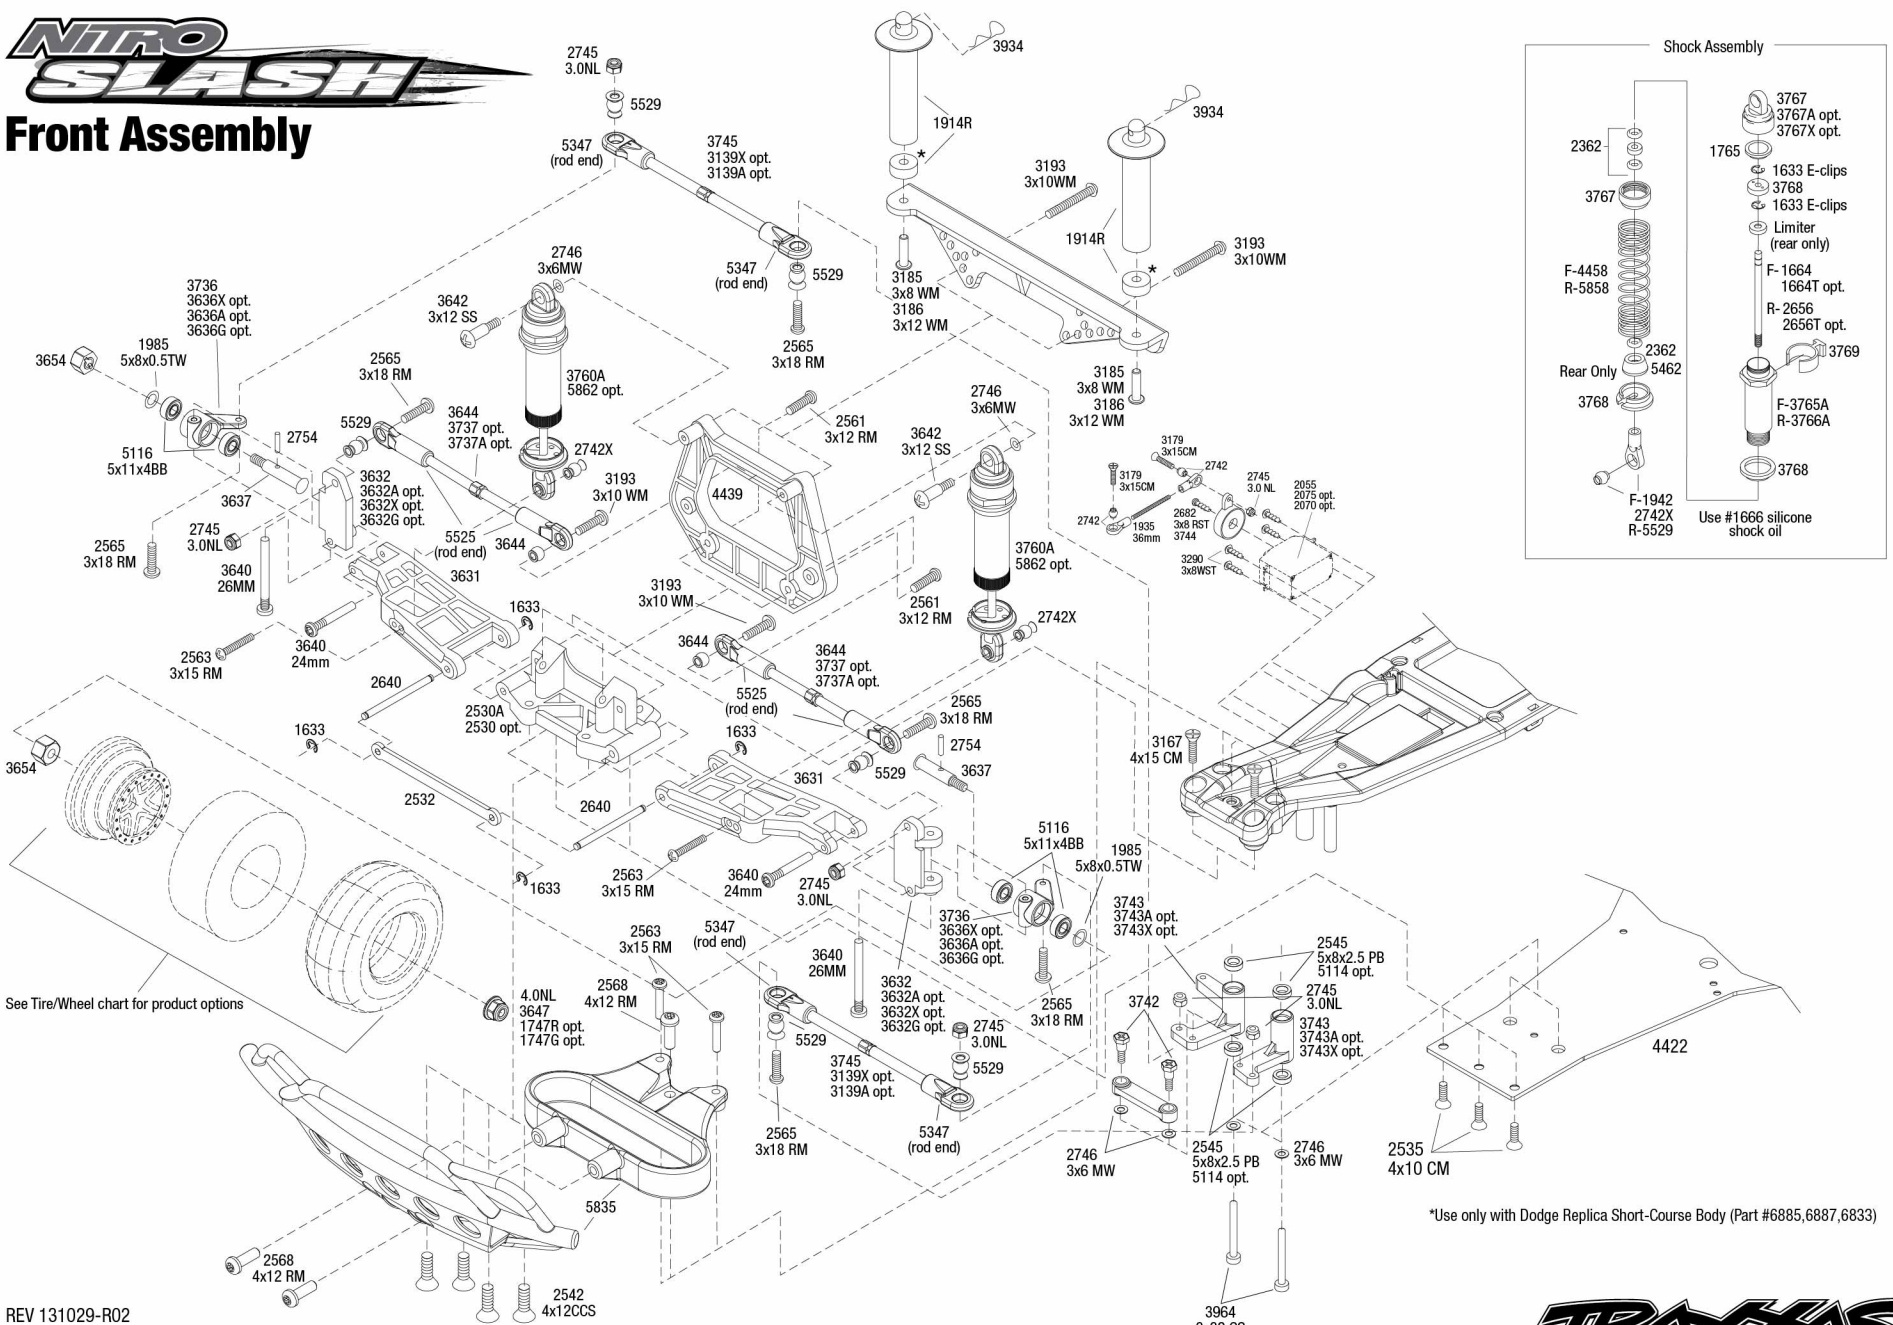

## Front Assembly

See Tire/Wheel chart for product options

\*Use only with Dodge Replica Short-Course Body (Part #6885,6887,6833)

REV 131029-R02  
 Specifications on this page are subject to change without notice. Every attempt has been made to ensure the accuracy of this drawing, however Traxxas cannot be held responsible for typographical or other errors.