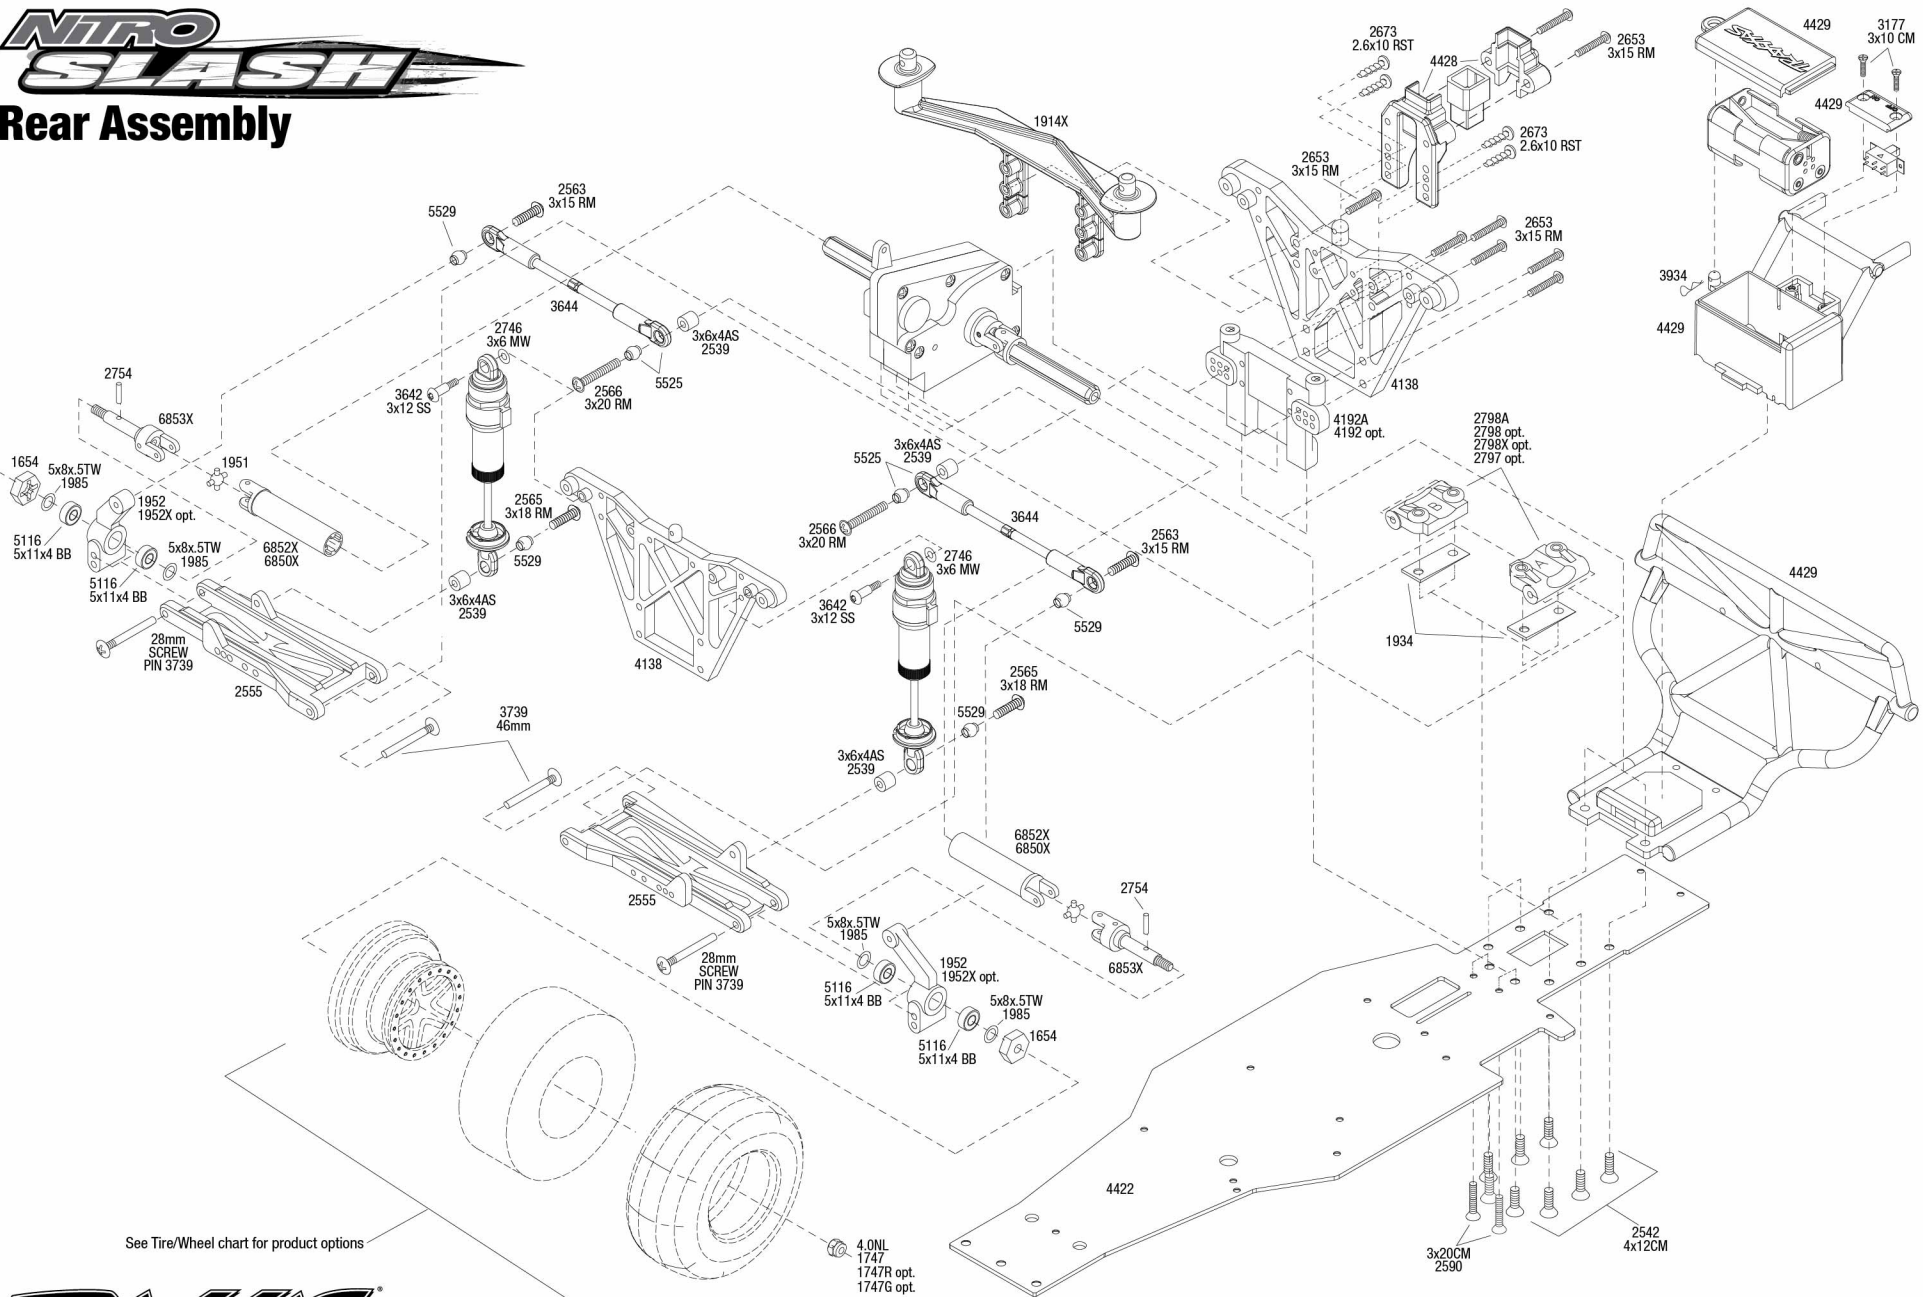

NITRO SLASH

Rear Assembly

See Tire/Wheel chart for product options

See Parts List for a complete listing of optional accessories.

Specifications on this page are subject to change without notice. Every attempt has been made to ensure the accuracy of this drawing, however Traxxas cannot be held responsible for typographical or other errors.

REV 131029-R02