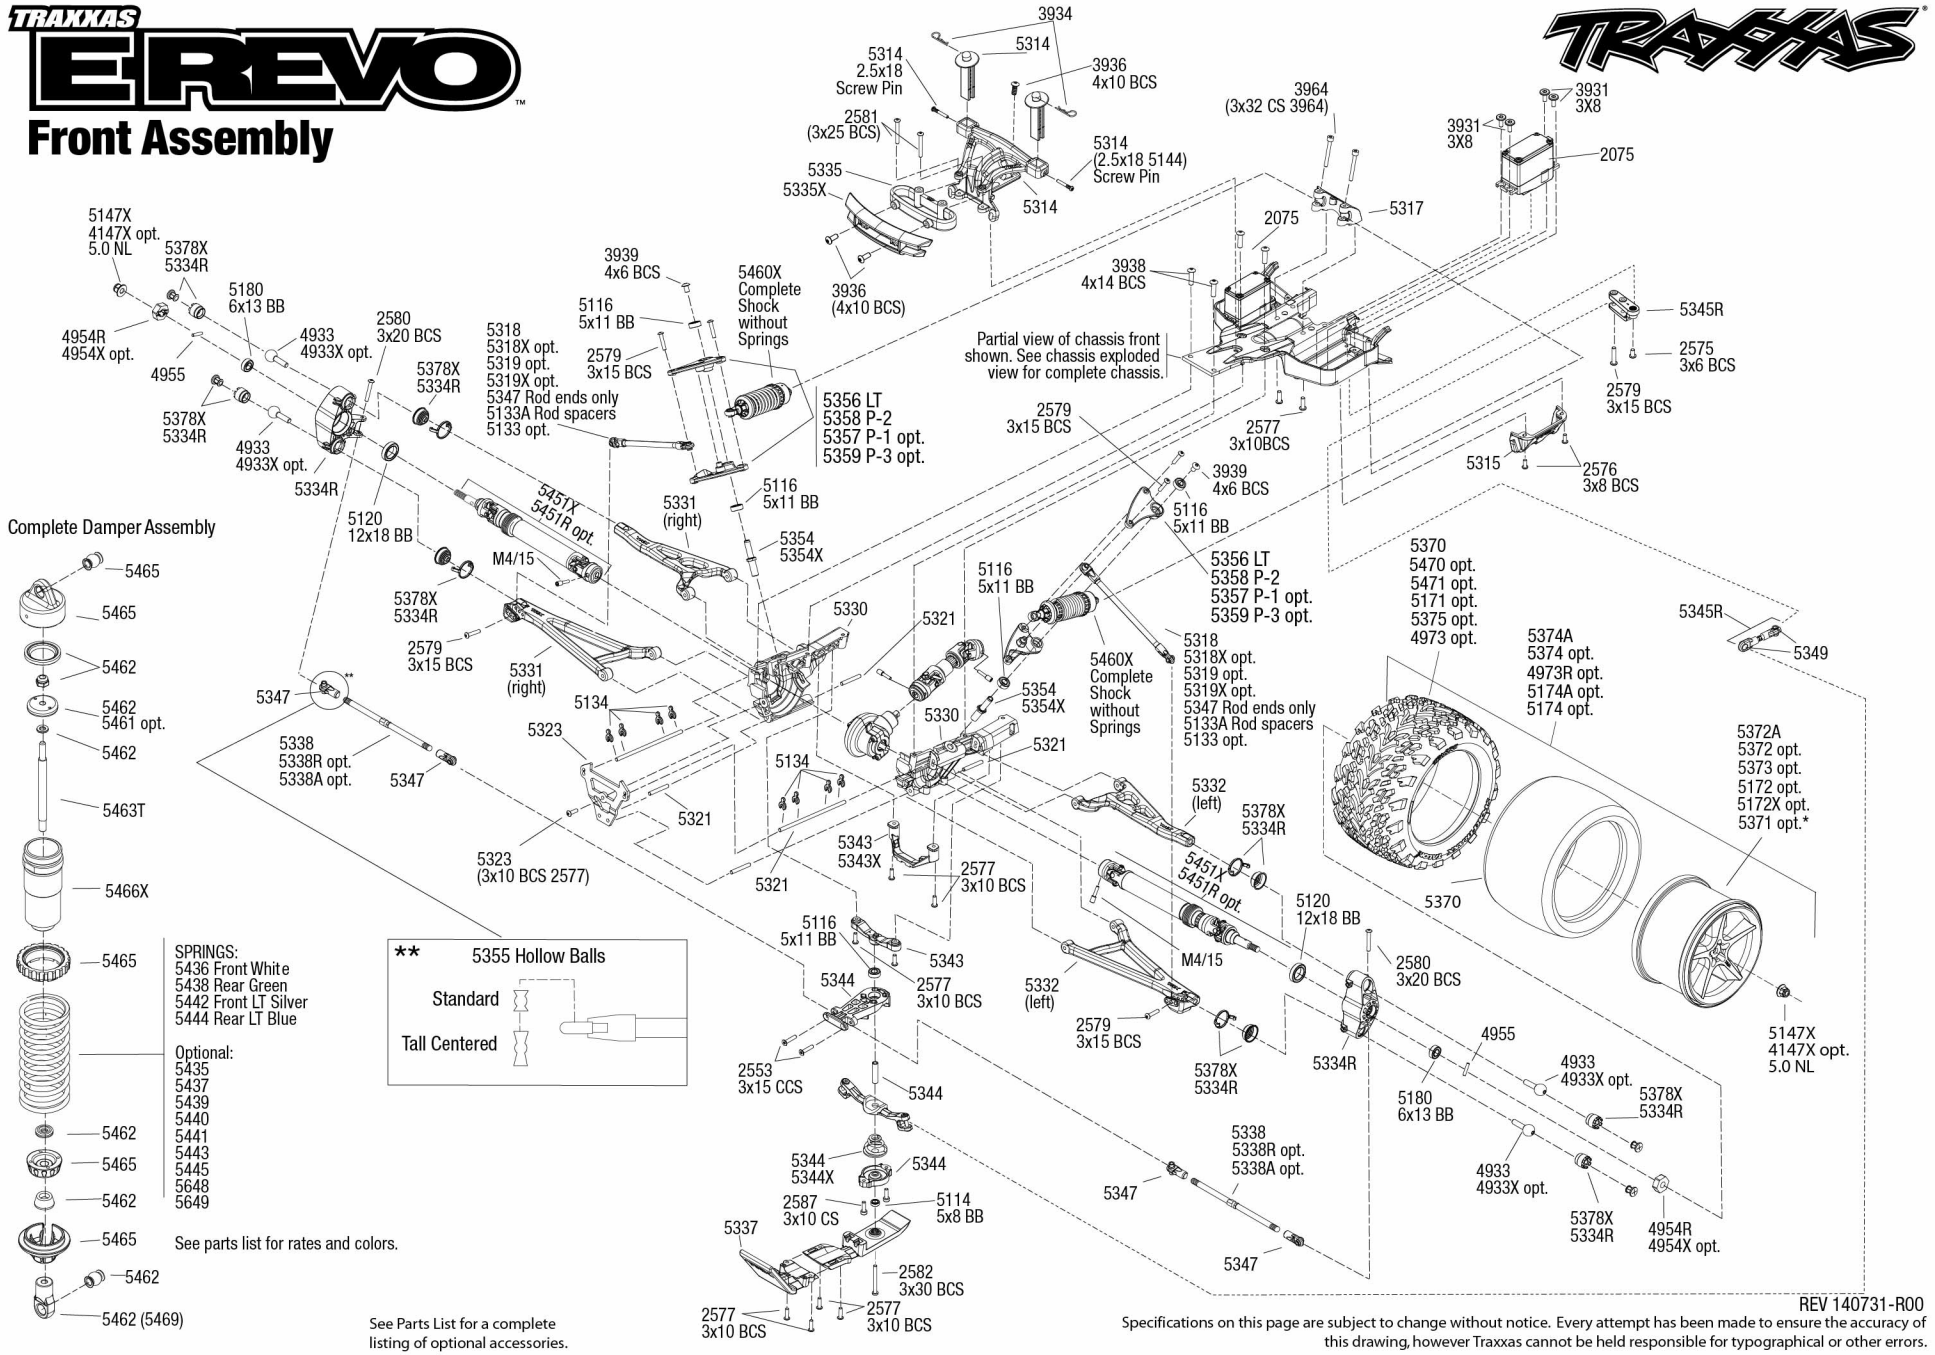

TRAXXAS EREVO™

Front Assembly

REV 140731-R00

Specifications on this page are subject to change without notice. Every attempt has been made to ensure the accuracy of this drawing, however Traxxas cannot be held responsible for typographical or other errors.