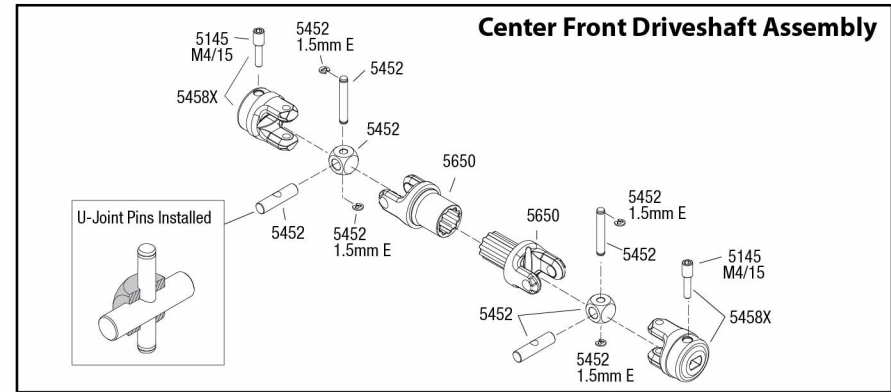

## Abbreviations

	CCS	Countersunk Cap Screw	
	CS	Cap Screw	
	FCS	Flathead Cap Screw	
	BCS	Buttonhead Cap Screw	
	CM	Countersunk Machine Screw	
	RM	Roundhead Machine Screw	
	WM	Washerhead Machine Screw	
	SS	Shoulder Screw	
	CST	Countersunk Self-tapping Screw	
	RST	Roundhead Self-tapping Screw	
	WST	Washerhead Self-tapping Screw	
	FN	Flange Nut	
	NL	Nylon Locknut	
	PB	Plastic Bushing	
	GS	Set (Grub) Screw	
	PW	Plastic Washer	
	AS	Aluminum Spacer	
	PTW	PTFE Washer	
	MW	Metal Washer	
	E	E-Clip	
	SW	Split Washer	
	BB	Ball Bearing	
	SLB	Self-lubricating Bushing	
	NRB	Needle Roller Bearing	
	ELW	External Lock Washer	

REV 140731-R00

**TRAXXAS** Chassis Assembly  
**EREVO**

Specifications on this page are subject to change without notice. Every attempt has been made to ensure the accuracy of this drawing, however Traxxas cannot be held responsible for typographical or other errors.