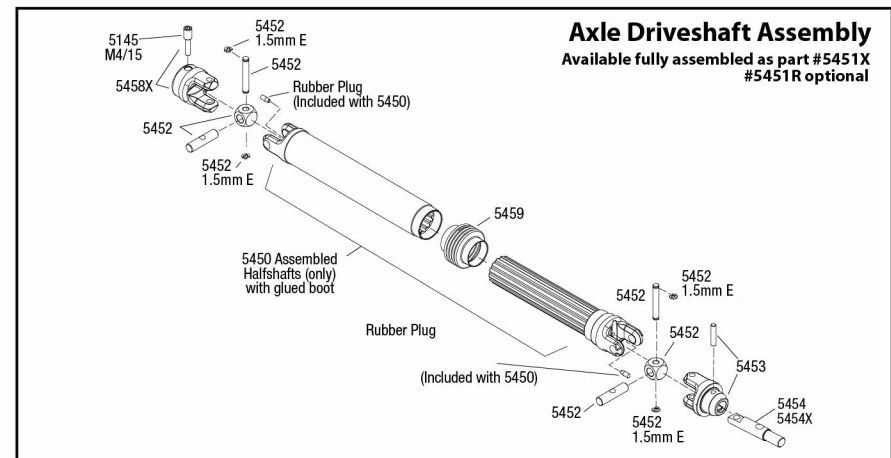

## Abbreviations

	CCS	Countersunk Cap Screw	
	CS	Cap Screw	
	FCS	Flathead Cap Screw	
	BCS	Buttonhead Cap Screw	
	CM	Countersunk Machine Screw	
	RM	Roundhead Machine Screw	
	WM	Washerhead Machine Screw	
	SS	Shoulder Screw	
	CST	Countersunk Self-tapping Screw	
	RST	Roundhead Self-tapping Screw	
	WST	Washerhead Self-tapping Screw	
	FN	Flange Nut	
	NL	Nylon Locknut	
	PB	Plastic Bushing	
	GS	Set (Grub) Screw	
	PW	Plastic Washer	
	AS	Aluminum Spacer	
	PTW	PTFE Washer	
	MW	Metal Washer	
	E	E-Clip	
	SW	Split Washer	
	BB	Ball Bearing	
	SLB	Self-lubricating Bushing	
	NRB	Needle Roller Bearing	
	ELW	External Lock Washer	

REV 140731-R00

**TRAXXAS** Chassis Assembly  
**EREVO**

Specifications on this page are subject to change without notice. Every attempt has been made to ensure the accuracy of this drawing, however Traxxas cannot be held responsible for typographical or other errors.