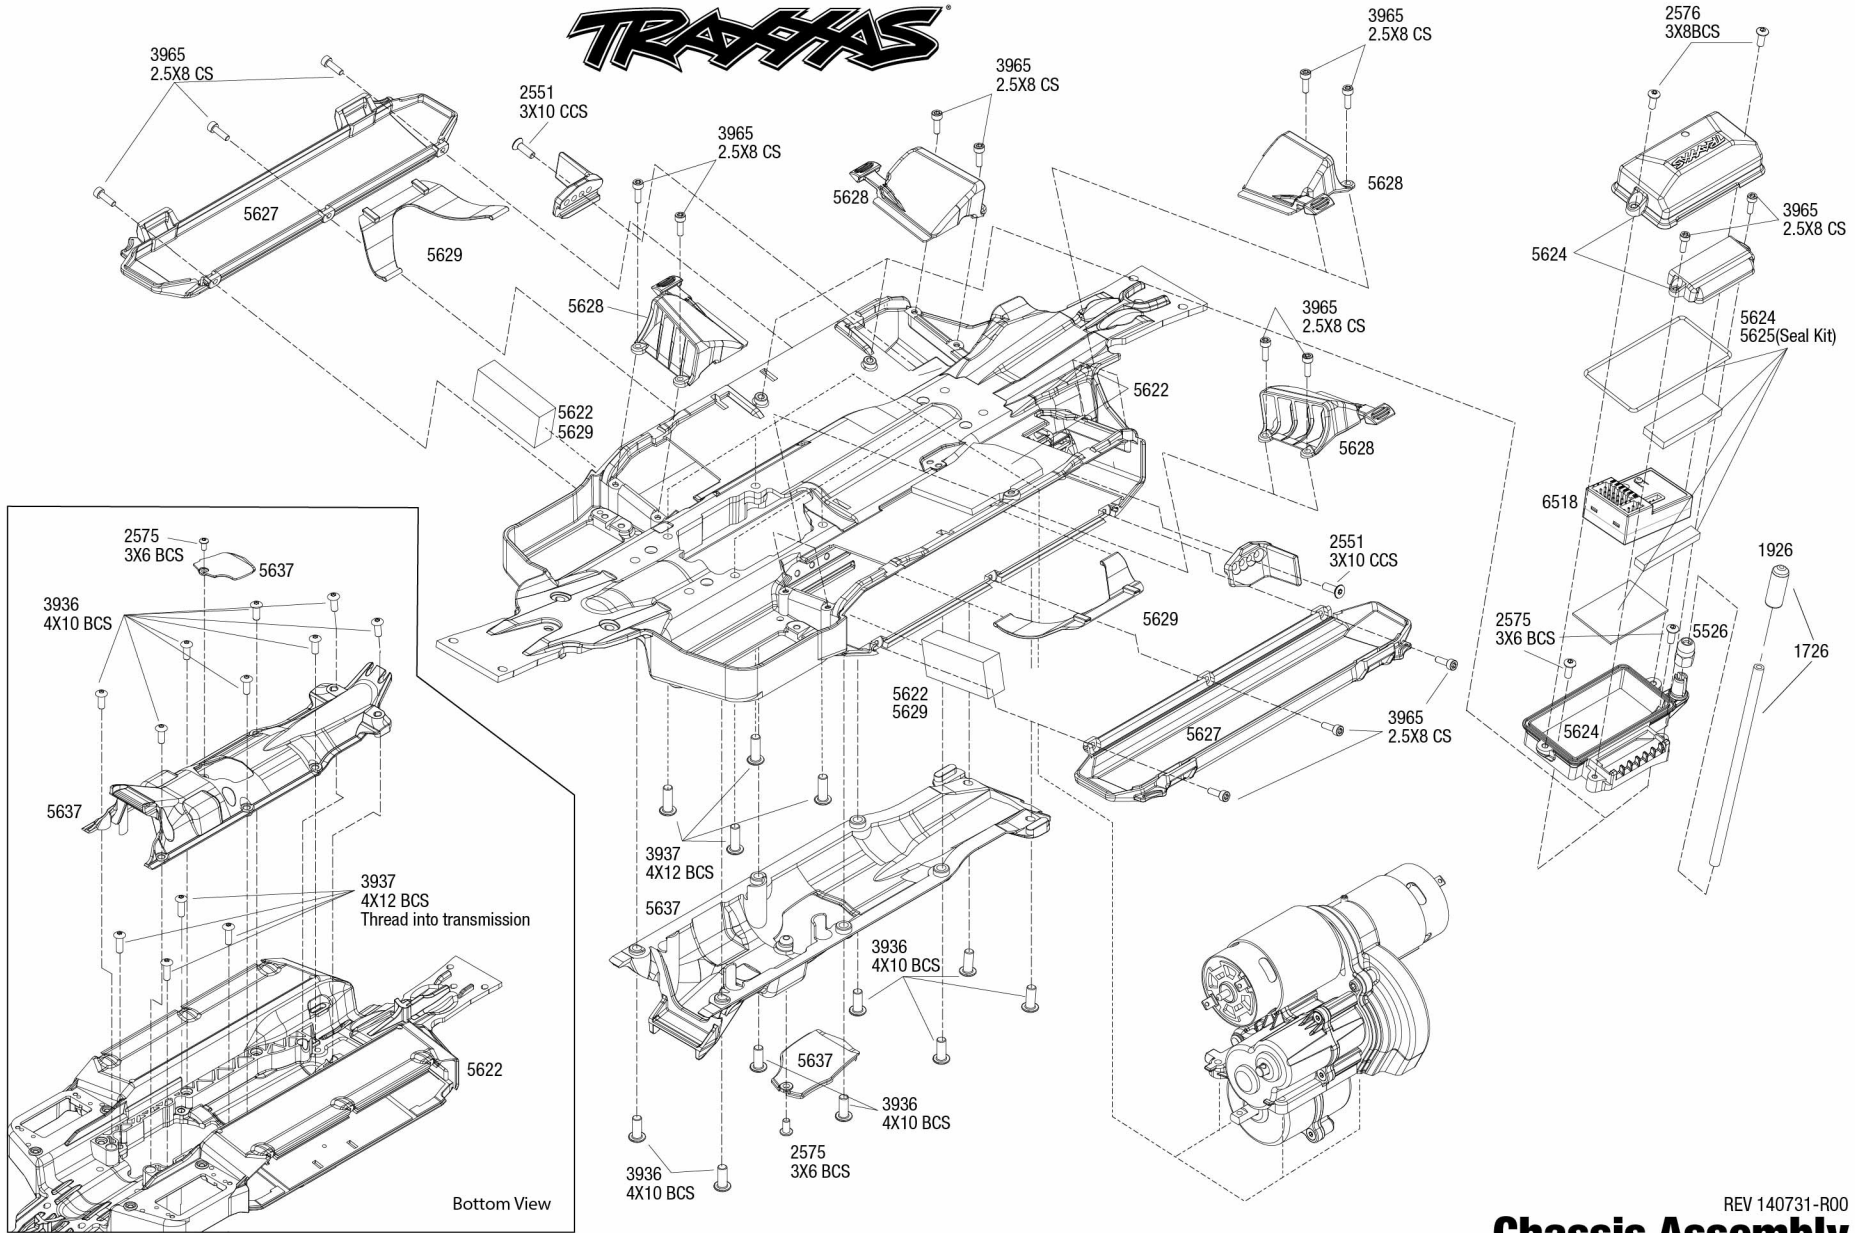

## Abbreviations

	CCS	Countersunk Cap Screw	
	CS	Cap Screw	
	FCS	Flathead Cap Screw	
	BCS	Buttonhead Cap Screw	
	CM	Countersunk Machine Screw	
	RM	Roundhead Machine Screw	
	WM	Washerhead Machine Screw	
	SS	Shoulder Screw	
	CST	Countersunk Self-tapping Screw	
	RST	Roundhead Self-tapping Screw	
	WST	Washerhead Self-tapping Screw	
	FN	Flange Nut	
	NL	Nylon Locknut	
	PB	Plastic Bushing	
	GS	Set (Grub) Screw	
	PW	Plastic Washer	
	AS	Aluminum Spacer	
	PTW	PTFE Washer	
	MW	Metal Washer	
	E	E-Clip	
	SW	Split Washer	
	BB	Ball Bearing	
	SLB	Self-lubricating Bushing	
	NRB	Needle Roller Bearing	
	ELW	External Lock Washer	

REV 140731-R00

**TRAXXAS** Chassis Assembly  
**EREVO**

Specifications on this page are subject to change without notice. Every attempt has been made to ensure the accuracy of this drawing, however Traxxas cannot be held responsible for typographical or other errors.

# TRAXXAS EREVO™