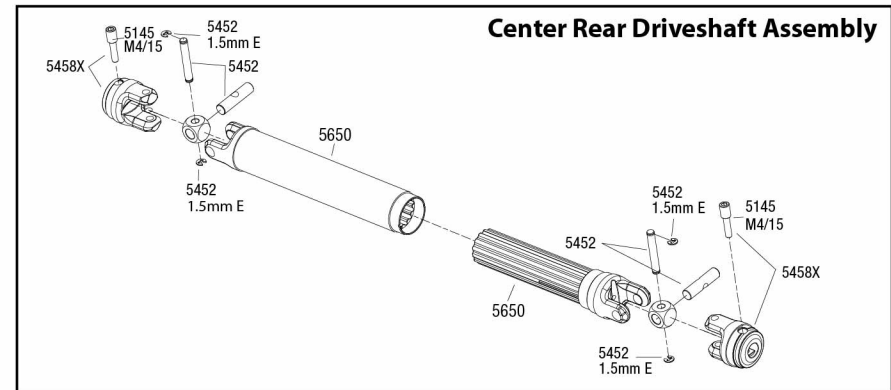

## Abbreviations

	CCS	Countersunk Cap Screw	
	CS	Cap Screw	
	FCS	Flathead Cap Screw	
	BCS	Buttonhead Cap Screw	
	CM	Countersunk Machine Screw	
	RM	Roundhead Machine Screw	
	WM	Washerhead Machine Screw	
	SS	Shoulder Screw	
	CST	Countersunk Self-tapping Screw	
	RST	Roundhead Self-tapping Screw	
	WST	Washerhead Self-tapping Screw	
	FN	Flange Nut	
	NL	Nylon Locknut	
	PB	Plastic Bushing	
	GS	Set (Grub) Screw	
	PW	Plastic Washer	
	AS	Aluminum Spacer	
	PTW	PTFE Washer	
	MW	Metal Washer	
	E	E-Clip	
	SW	Split Washer	
	BB	Ball Bearing	
	SLB	Self-lubricating Bushing	
	NRB	Needle Roller Bearing	
	ELW	External Lock Washer	

REV 140731-R00

**TRAXXAS** Chassis Assembly  
**EREVO**

Specifications on this page are subject to change without notice. Every attempt has been made to ensure the accuracy of this drawing, however Traxxas cannot be held responsible for typographical or other errors.