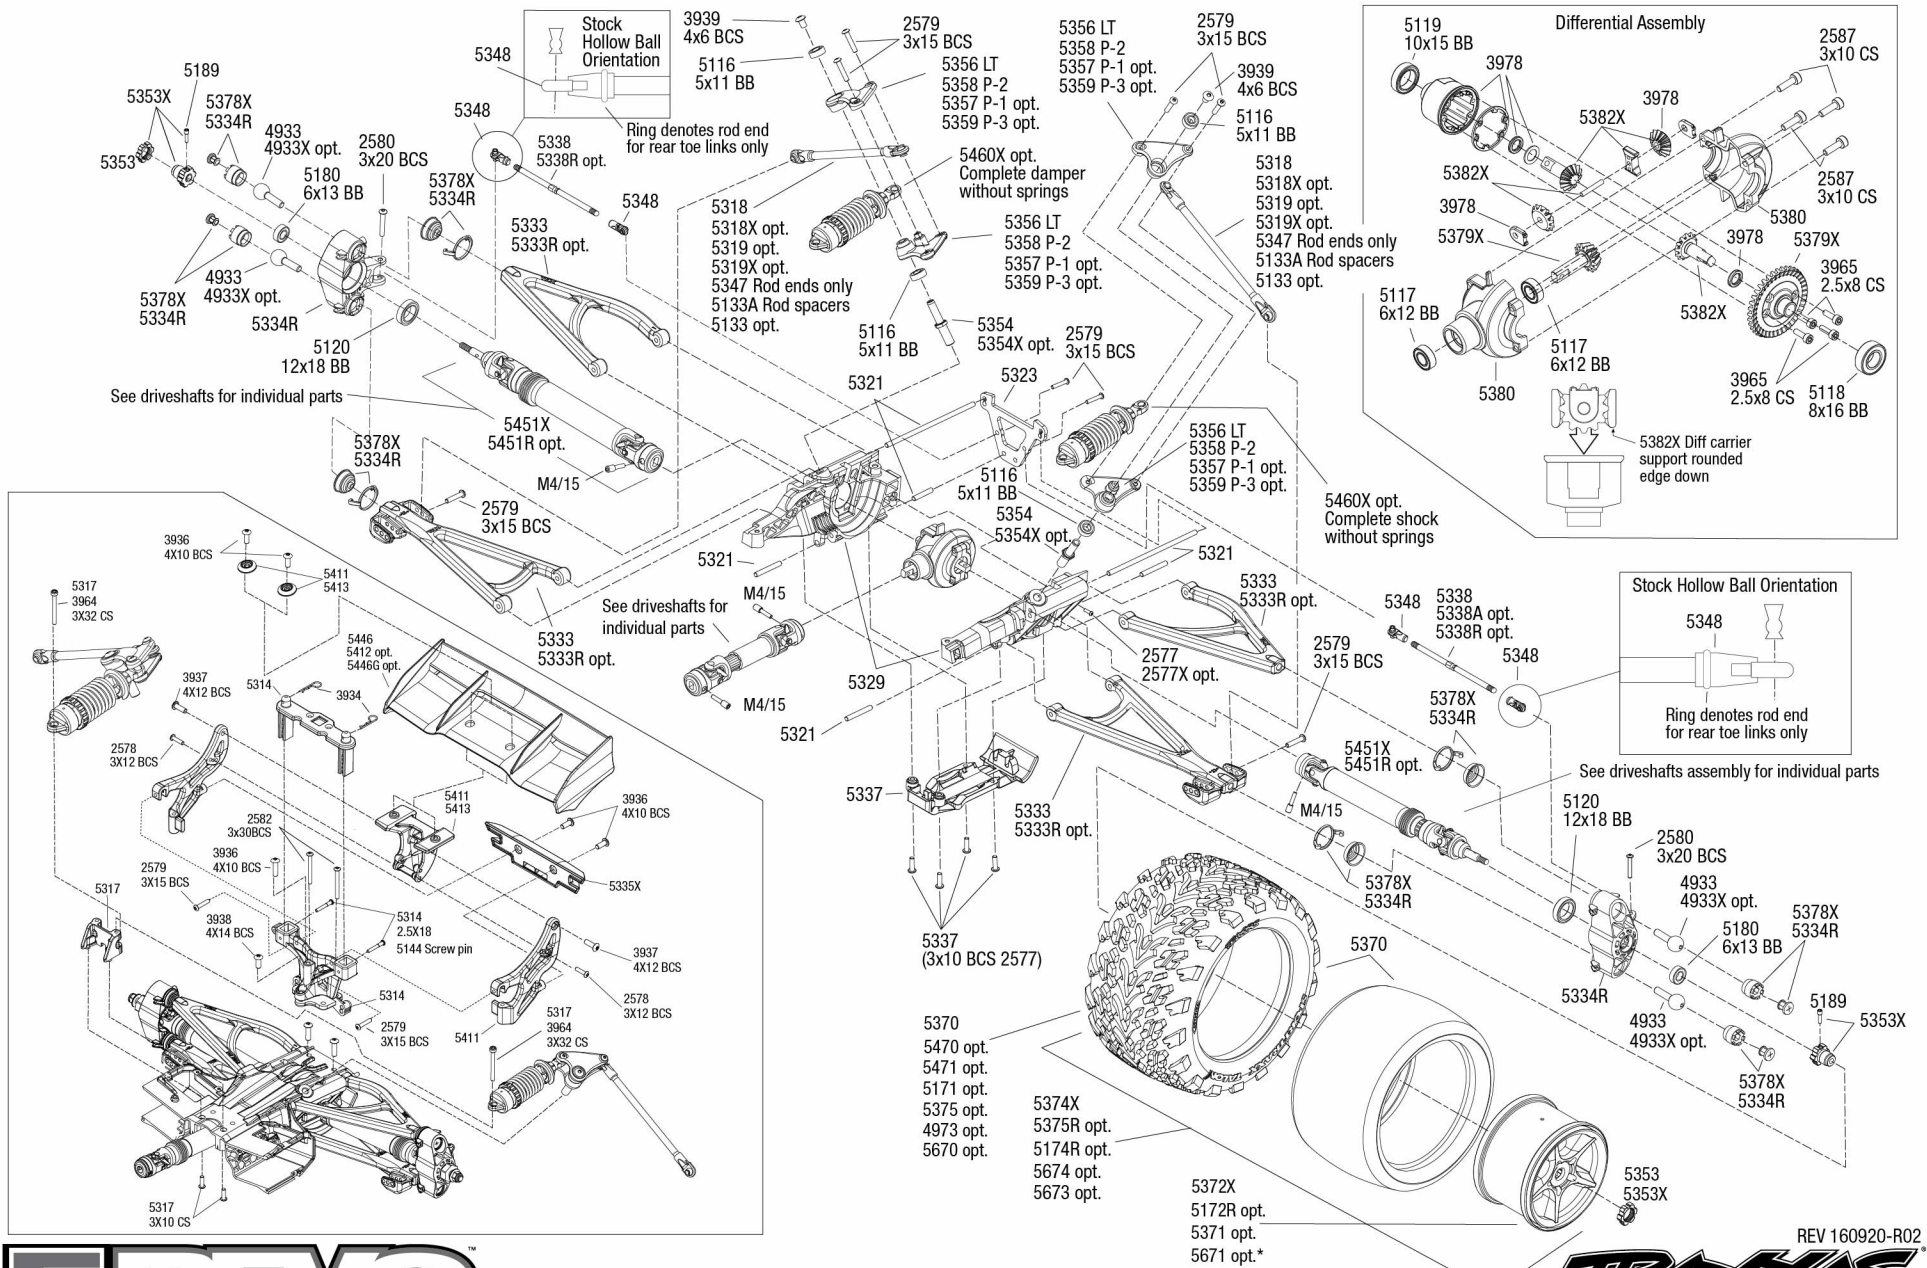

## Front Assembly

REV 160920-R02  
Specifications on this page are subject to change without notice. Every attempt has been made to ensure the accuracy of this drawing, however Traxxas cannot be held responsible for typographical or other errors.

See Parts List for a complete listing of optional accessories.

**EREVO**  
BRUSHLESS EDITION  
**Rear Assembly**

See Parts List for a complete listing of optional accessories.

Specifications on this page are subject to change without notice. Every attempt has been made to ensure the accuracy of this drawing, however Traxxas cannot be held responsible for typographical or other errors.

REV 160920-R02

**Transmission Assembly**

See Parts List for a complete listing of optional accessories.