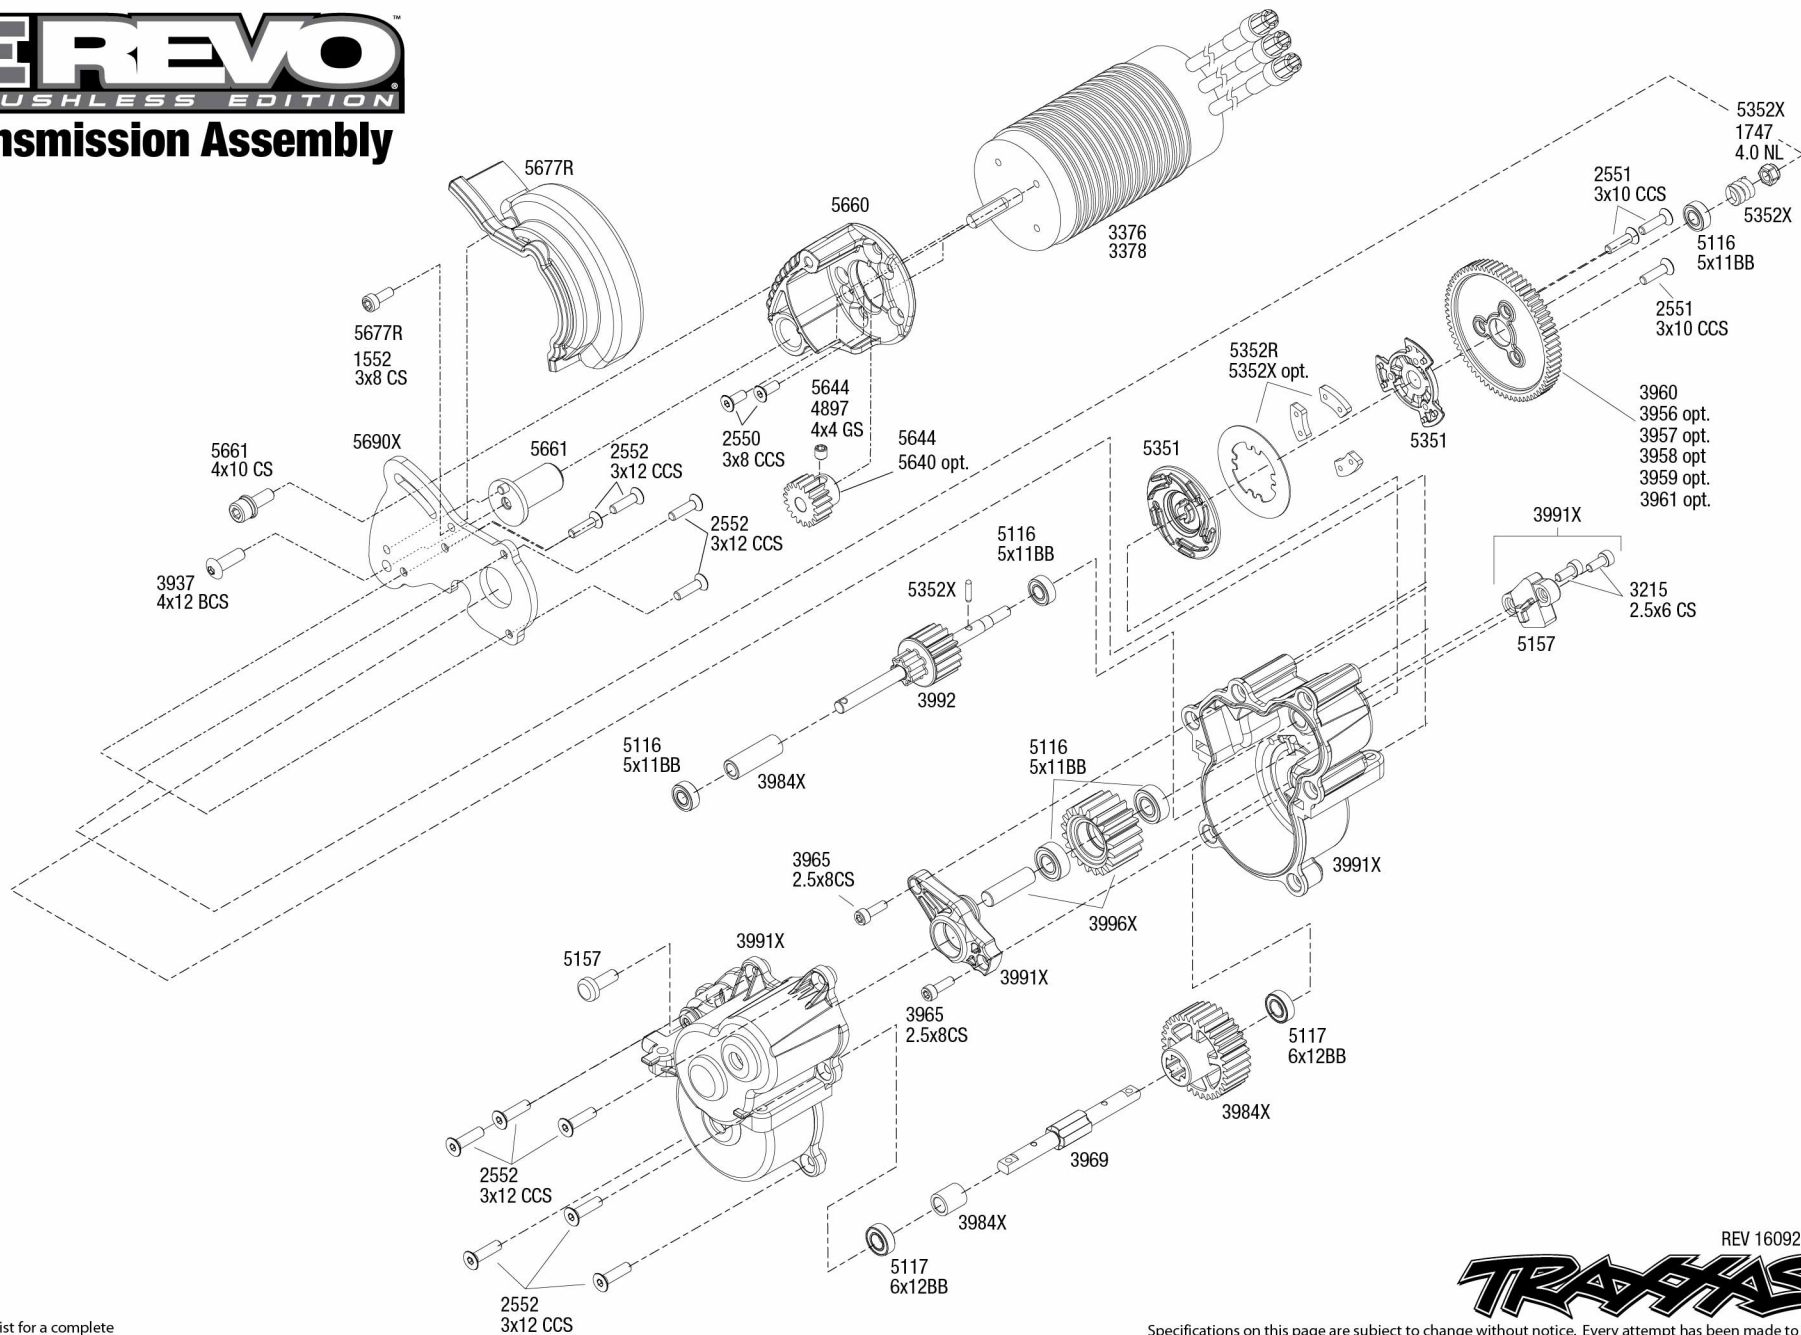

## Front Assembly

REV 160920-R02  
Specifications on this page are subject to change without notice. Every attempt has been made to ensure the accuracy of this drawing, however Traxxas cannot be held responsible for typographical or other errors.

See Parts List for a complete listing of optional accessories.

**EREVO**  
BRUSHLESS EDITION  
**Rear Assembly**

See Parts List for a complete listing of optional accessories.

Specifications on this page are subject to change without notice. Every attempt has been made to ensure the accuracy of this drawing, however Traxxas cannot be held responsible for typographical or other errors.

REV 160920-R02

**Transmission Assembly**

See Parts List for a complete listing of optional accessories.