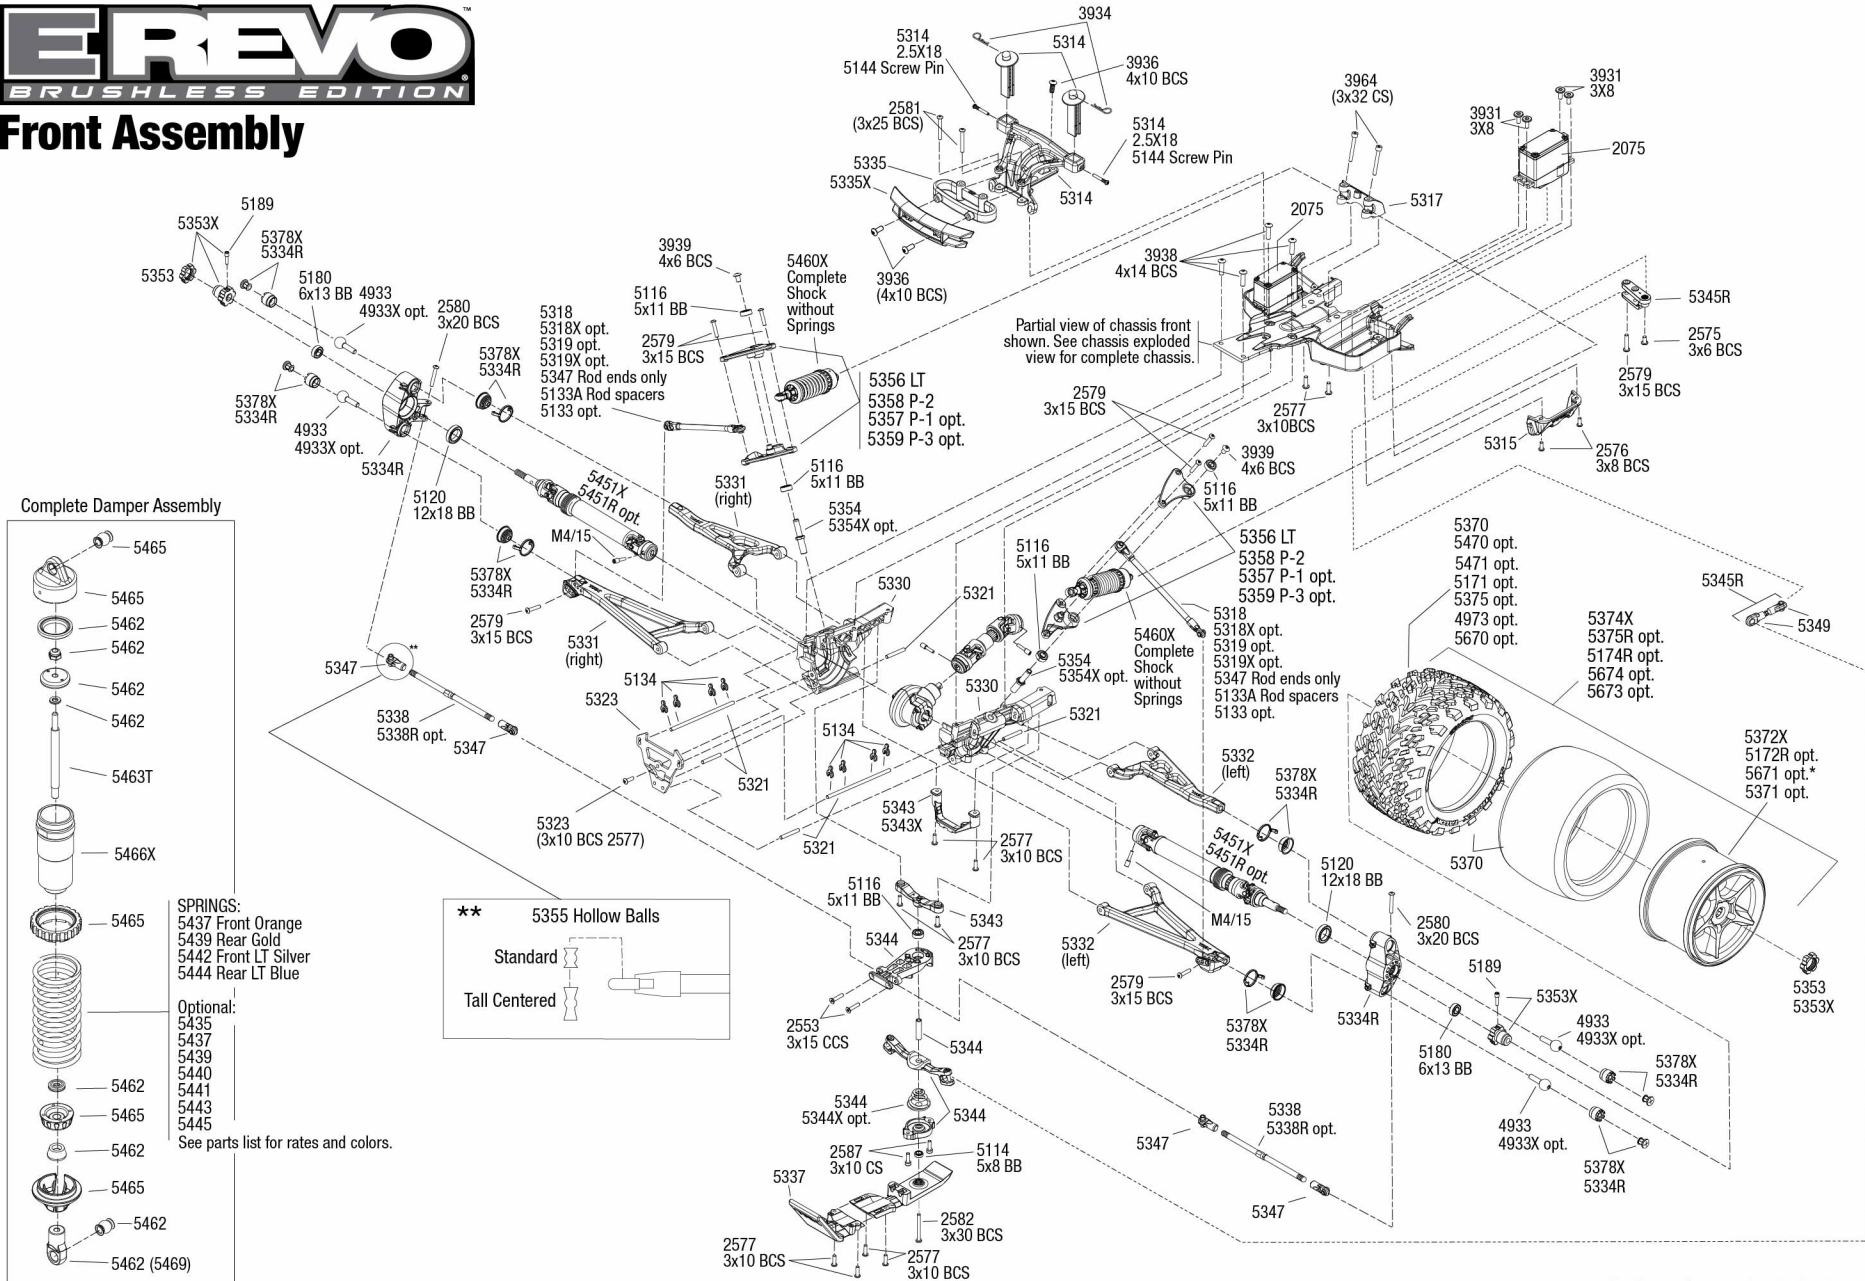

## Front Assembly

REV 160920-R02  
Specifications on this page are subject to change without notice. Every attempt has been made to ensure the accuracy of this drawing, however Traxxas cannot be held responsible for typographical or other errors.

See Parts List for a complete listing of optional accessories.

**EREVO**  
BRUSHLESS EDITION  
**Rear Assembly**

See Parts List for a complete listing of optional accessories.

Specifications on this page are subject to change without notice. Every attempt has been made to ensure the accuracy of this drawing, however Traxxas cannot be held responsible for typographical or other errors.

REV 160920-R02

**Transmission Assembly**

See Parts List for a complete listing of optional accessories.