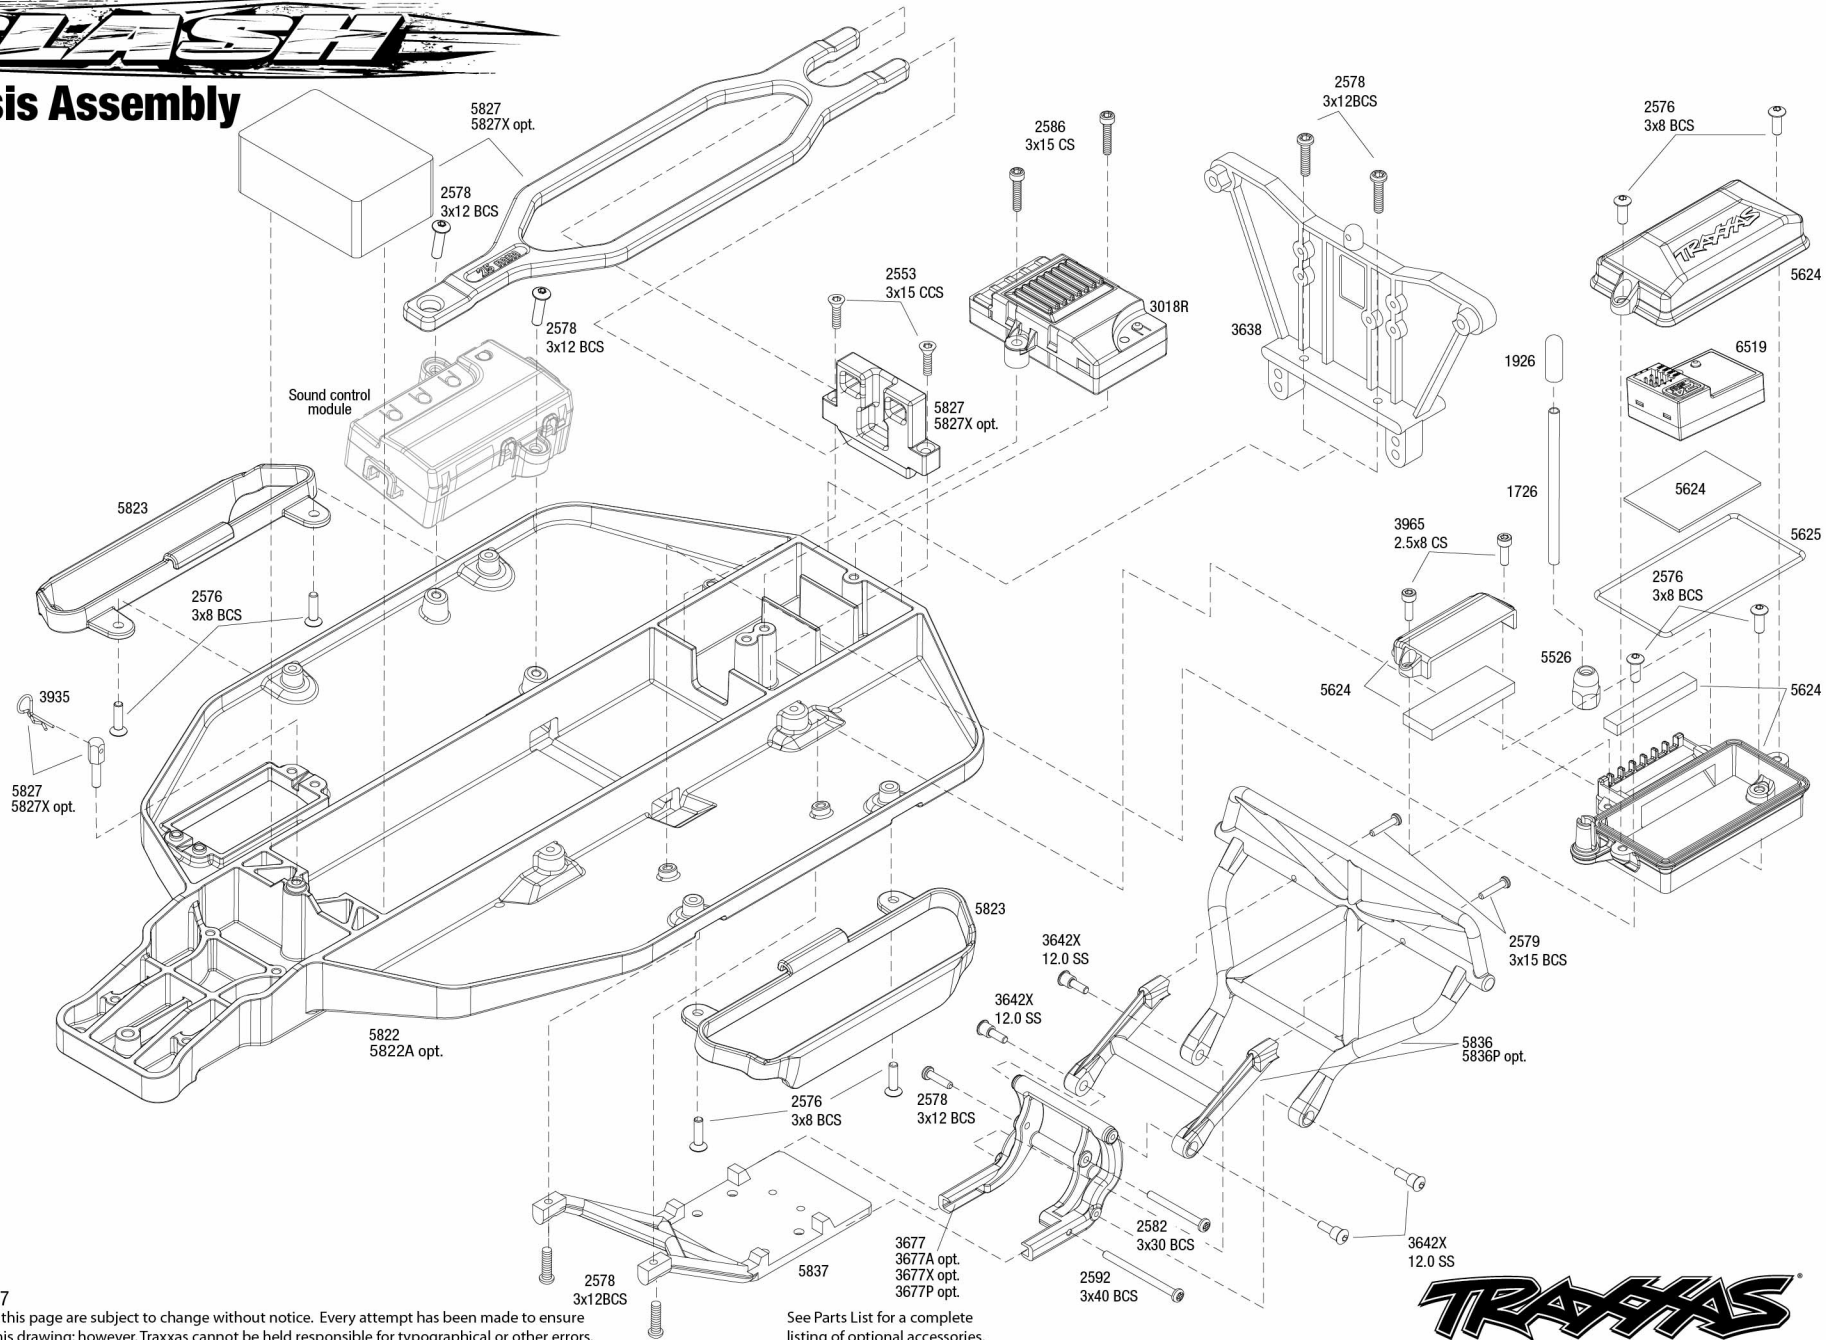

Chassis Assembly

REV 160921-R07

Specifications on this page are subject to change without notice. Every attempt has been made to ensure the accuracy of this drawing; however, Traxxas cannot be held responsible for typographical or other errors.

See Parts List for a complete listing of optional accessories.