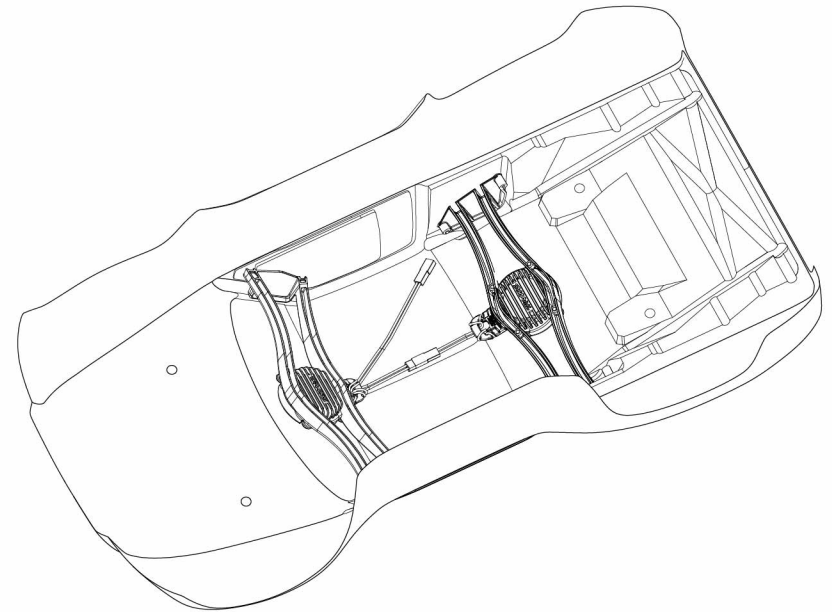

Body & On-Board Audio System Assembly

Completed Assembly (view from bottom)

REV 160921-R07

Specifications on this page are subject to change without notice. Every attempt has been made to ensure the accuracy of this drawing; however, Traxxas cannot be held responsible for typographical or other errors.