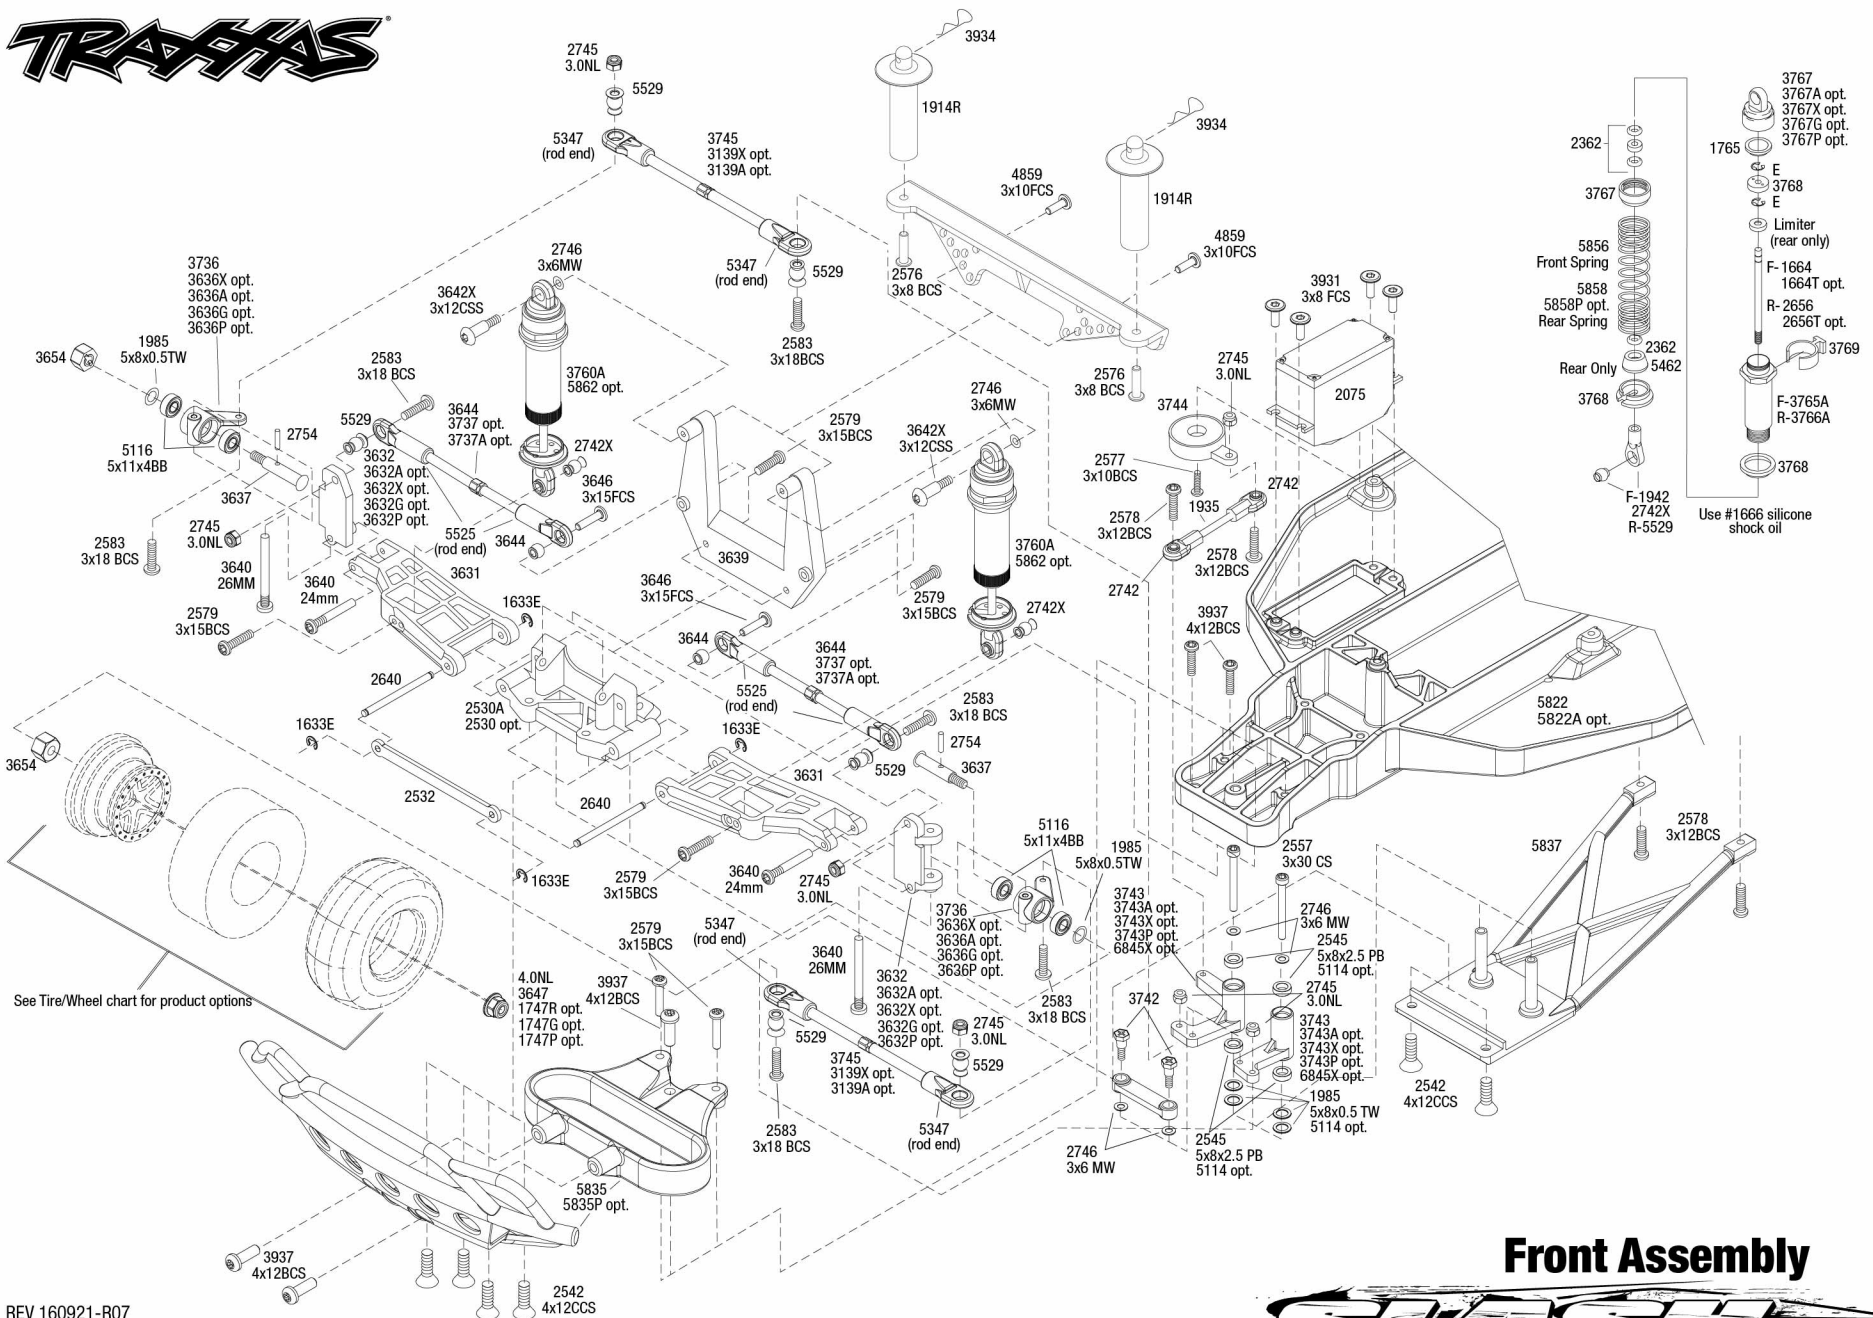

See Parts List for a complete listing of optional accessories.

Front Assembly

REV 160921-R07

Specifications on this page are subject to change without notice. Every attempt has been made to ensure the accuracy of this drawing; however, Traxxas cannot be held responsible for typographical or other errors.

See Parts List for a complete listing of optional accessories.

See Tire/Wheel chart for product options

Rear Assembly

See Parts List for a complete listing of optional accessories.

REV 160921-R07
 Specifications on this page are subject to change without notice. Every attempt has been made to ensure the accuracy of this drawing; however, Traxxas cannot be held responsible for typographical or other errors.