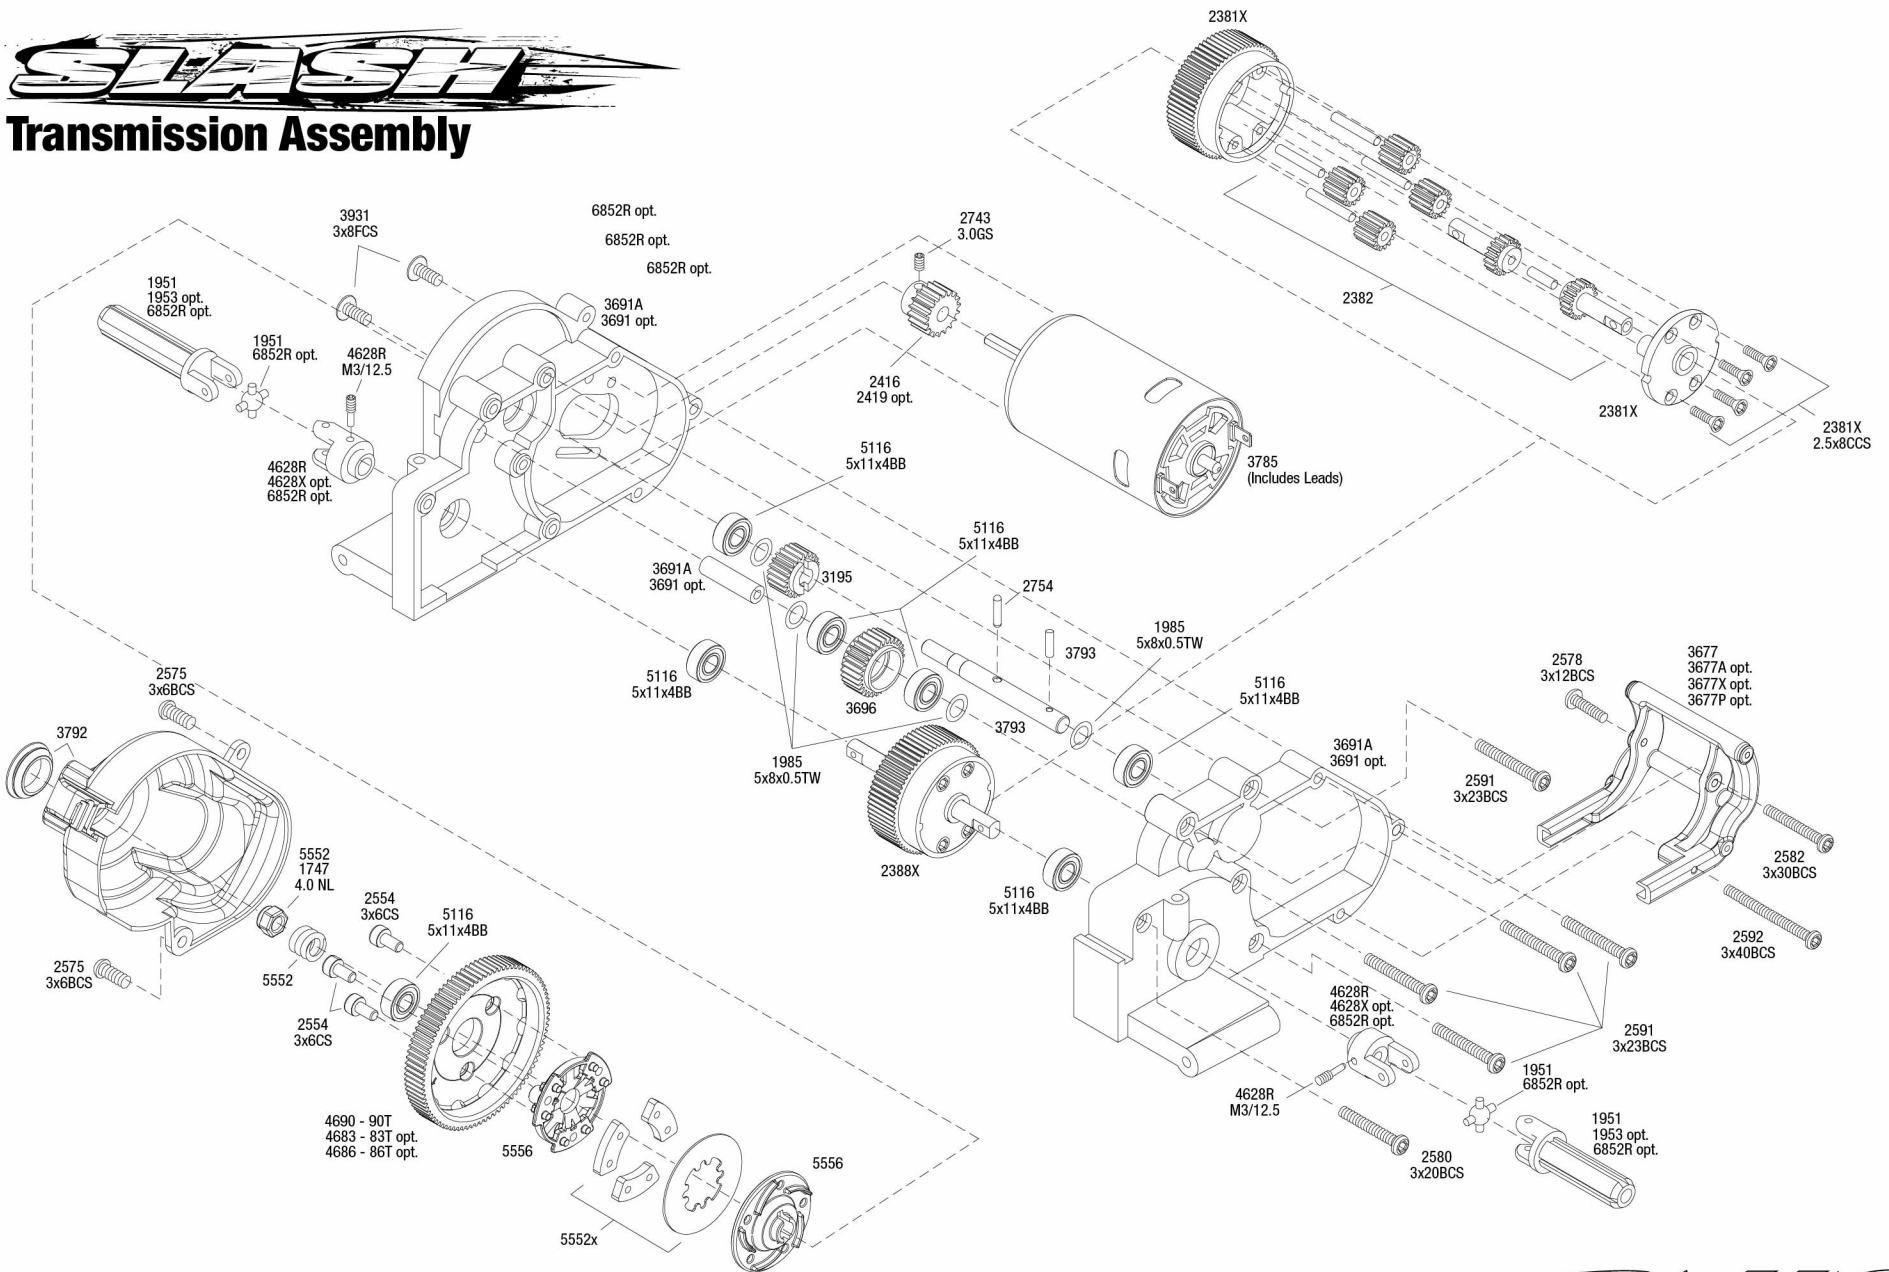

SWASH

Transmission Assembly

REV 160921-R07
See Parts List for a complete
listing of optional accessories.

Specifications on this page are subject to change without notice. Every attempt has been made to ensure the accuracy of this drawing; however, Traxxas cannot be held responsible for typographical or other errors.