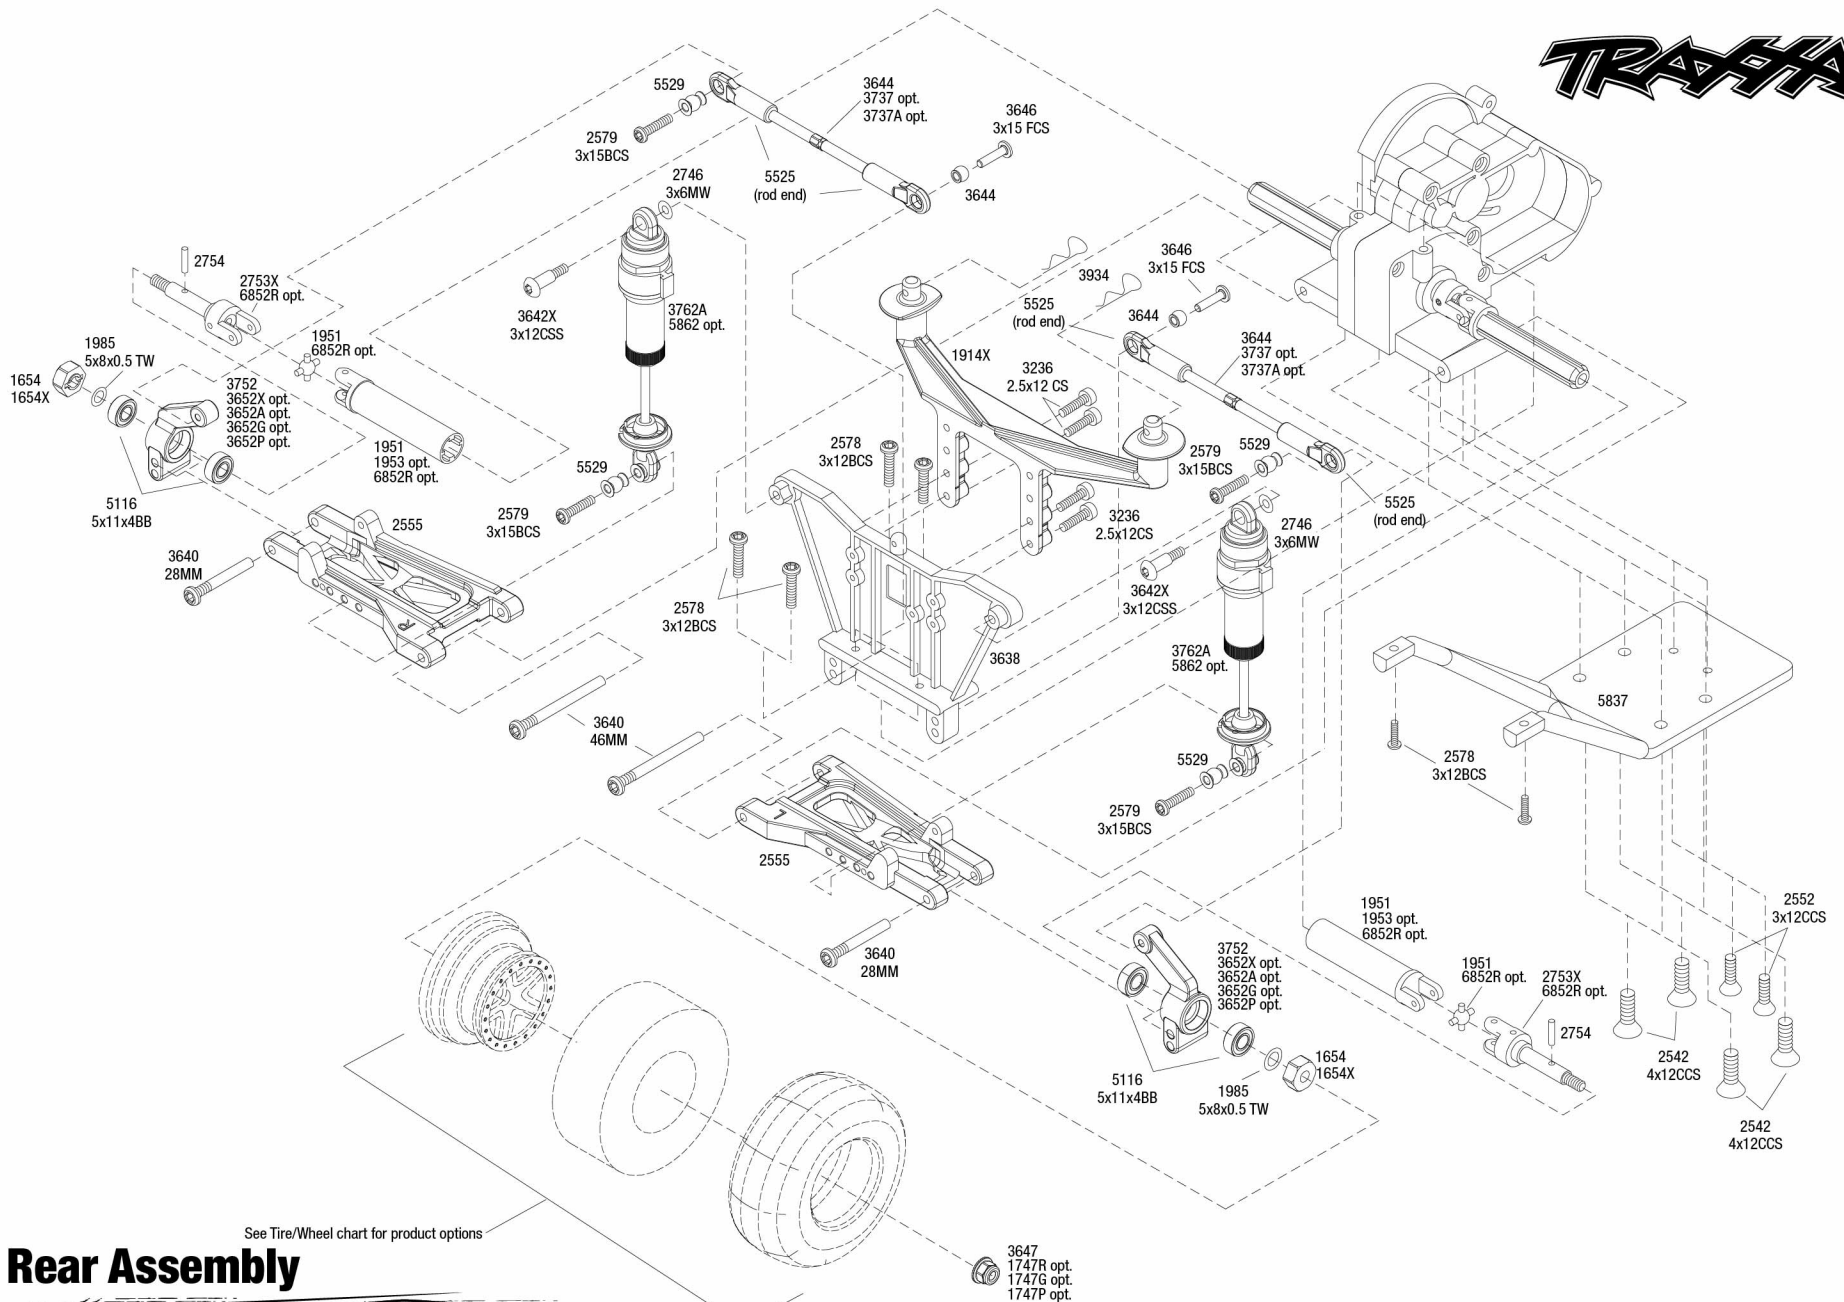

See Parts List for a complete listing of optional accessories.

Front Assembly

REV 160921-R07

Specifications on this page are subject to change without notice. Every attempt has been made to ensure the accuracy of this drawing; however, Traxxas cannot be held responsible for typographical or other errors.

See Parts List for a complete listing of optional accessories.

See Tire/Wheel chart for product options

Rear Assembly

See Parts List for a complete listing of optional accessories.

REV 160921-R07
 Specifications on this page are subject to change without notice. Every attempt has been made to ensure the accuracy of this drawing; however, Traxxas cannot be held responsible for typographical or other errors.